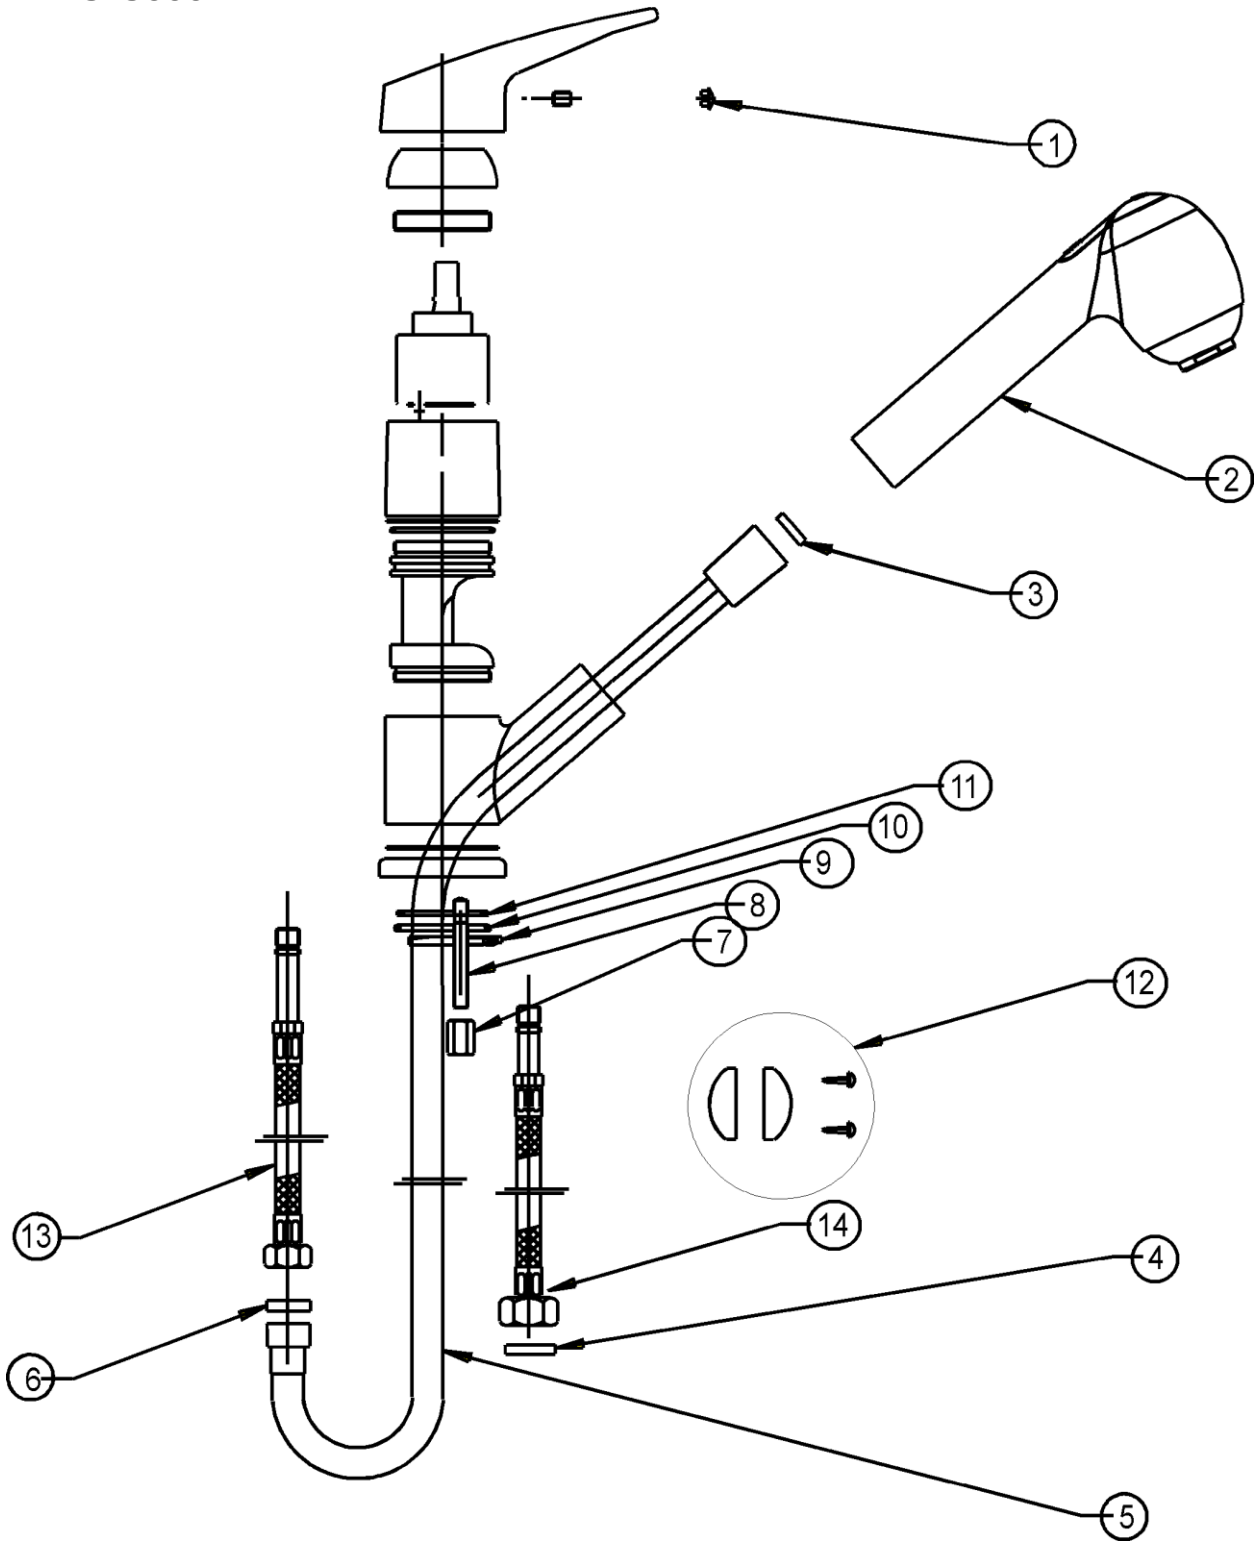

ITEM	DESCRIPTION	Part No
1	ST – FRONT PAINTED WHITE	
2	ST – SIDE RIGHT PAINTED WH	
3	ST – SIDE LEFT PAINTED WH	
4	TUB STANDARD MK2 50mm WASTE	
5,6	ST5 PLASTIC SIDE FAMILY	750812WH
7	ST5 – CONSOLE – WHITE	750815WH
8	KNOB ASSEMBLY WITH RED INDICATOR KNOB ASSEMBLY WITH BLUE INDICATOR	750909CRR 750909CRB
9	SINGLE LEVEL PULLOUT SPRAY UNIT	750894
10	PIN HINGE	750085
11	WASHER HINGE	750084
12	DOOR – PAINTED WHITE	750615WH
13	HANDLE – DOOR	750016WH
14	FOOT ADJUSTABLE M8 x 25 INC LOCKING NUT	USE ITEM 42
15	SEAL – WASTE	750634
16	BODY – WASTE – 50mm	750632WH
17	GRILL WASTE – 50mm STAINLESS STEEL	750633SS
18	SCREW M6x25 BUTTON-SKT-SS	999140
19	FLEXIBLE HOSE W/M – CONNECTOR	USE ITEM 41
20	FLEXIBLE HOSE OVERFLOW	USE ITEM 41
21	PLUG WASTE 50mm	750636BL
22	O – RING 40mm ID	750081

NB SOME PARTS ARE NOT AVAILABLE OUTSIDE PRODUCTION

ST5000

ST5000

ITEM	DESCRIPTION	Part No
1	HOT / COLD INDICATOR	Use item 15 below
2	HAND SPRAY ASSEMBLY	320004
3	SEAL HANDY SPRAY HOSE	Use item 15 below
4	SHORT BRAIDED HOSE SEAL	Use item 15 below
5	2M PULL OUT HOSE	320011
6	LONG BRAIDED HOSE SEAL	Use item 15 below
7,8, 9,10, 11	INSTALLATION KIT	Use item 15 below
12	LEAD KIT	Use item 15 below
13	SHORT BRAIDED HOSE	Use item 15 below
14	LONG BRAIDED HOSE	Use item 15 below
15	SINGLE LEVER PULLOUT SPRAY UNIT	750894