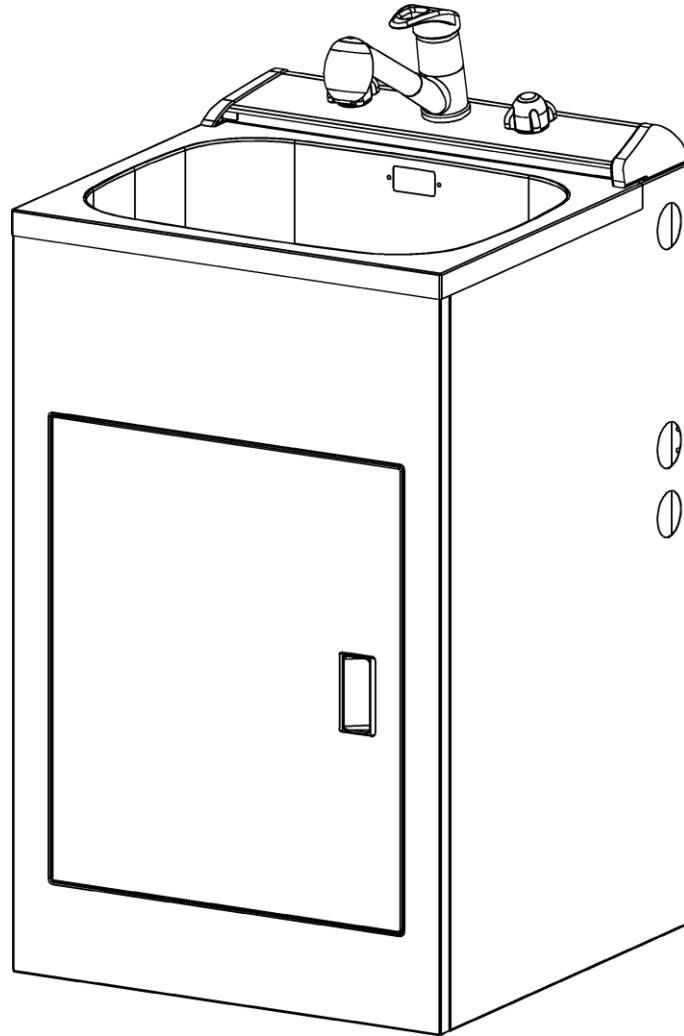

ST5000

**SUPERTUB
ST5000**

Updated 21/05/2015

Obsolete product, limited parts available

ISSUE: G