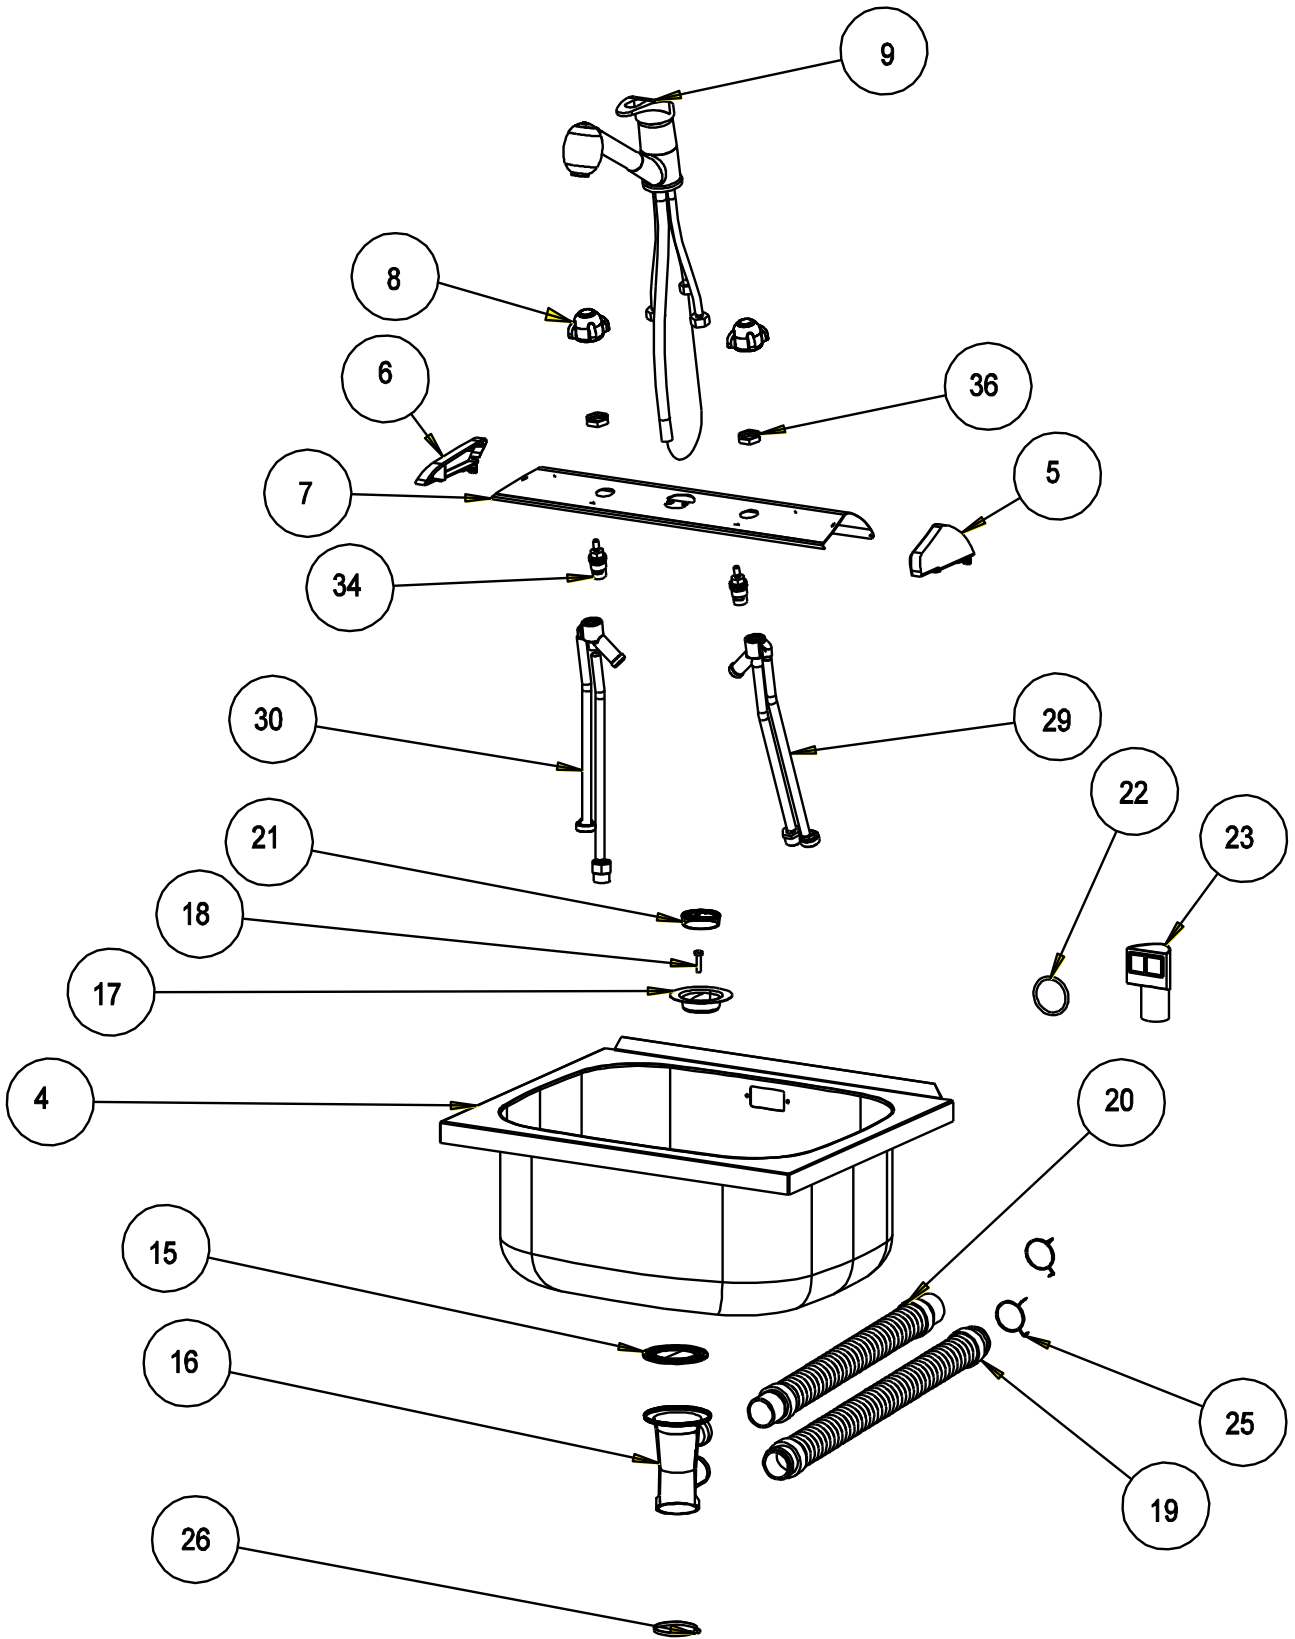

ST5000

ST5000

ITEM	DESCRIPTION	Part No
1	ST – FRONT PAINTED WHITE	
2	ST – SIDE RIGHT PAINTED WH	
3	ST – SIDE LEFT PAINTED WH	
4	TUB STANDARD MK2 50mm WASTE	
5,6	ST5 PLASTIC SIDE FAMILY	750812WH
7	ST5 – CONSOLE – WHITE	750815WH
8	KNOB ASSEMBLY WITH RED INDICATOR KNOB ASSEMBLY WITH BLUE INDICATOR	750909CRR 750909CRB
9	SINGLE LEVEL PULLOUT SPRAY UNIT	750894
10	PIN HINGE	750085
11	WASHER HINGE	750084
12	DOOR – PAINTED WHITE	750615WH
13	HANDLE – DOOR	750016WH
14	FOOT ADJUSTABLE M8 x 25 INC LOCKING NUT	USE ITEM 42
15	SEAL – WASTE	750634
16	BODY – WASTE – 50mm	750632WH
17	GRILL WASTE – 50mm STAINLESS STEEL	750633SS
18	SCREW M6x25 BUTTON-SKT-SS	999140
19	FLEXIBLE HOSE W/M – CONNECTOR	USE ITEM 41
20	FLEXIBLE HOSE OVERFLOW	USE ITEM 41
21	PLUG WASTE 50mm	750636BL
22	O – RING 40mm ID	750081