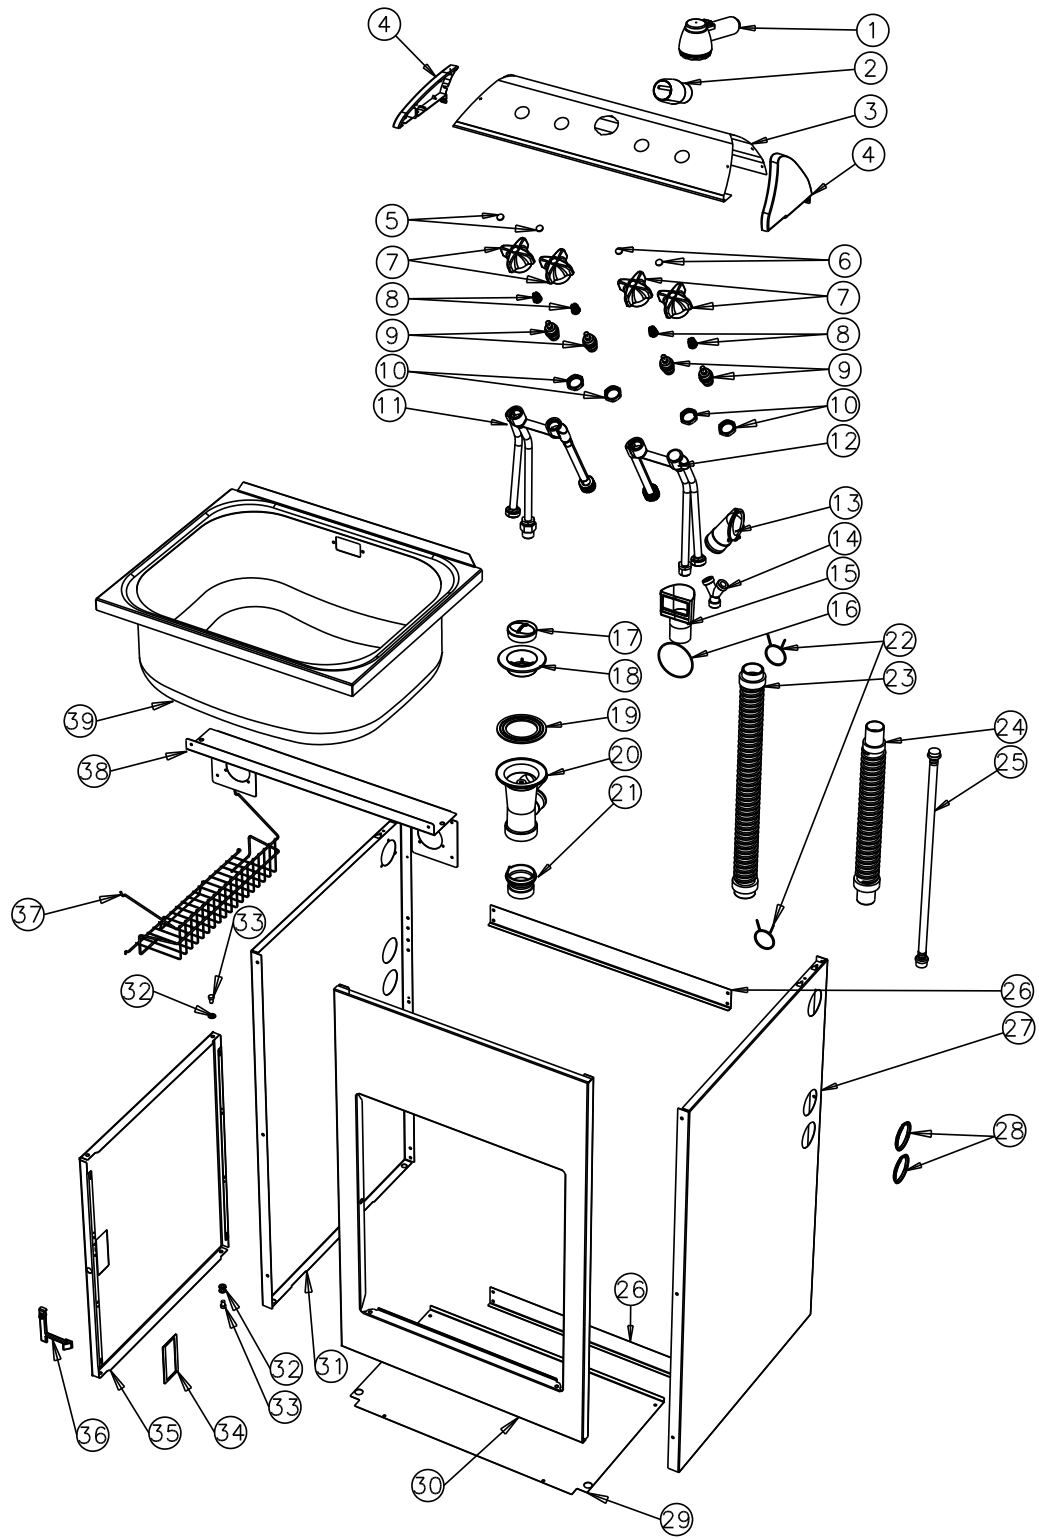

ST4000

**SUPERTUB
ST4000**

Updated 21/05/2015

Last manufactured May 2003

Obsolete product, limited parts available

ST4000

ST4000

ITEM	DESCRIPTION	Part No
1	HAND SPRAY UNIT ASSEMBLY Refer to picture of unit and notes on back page	320004
2	PULLOUT MOUNTING SLEEVE	750682
3	ST4 – CONSOLE – WHITE	750612WH
4	ST4 PLASTIC SIDE FAMILY	750655WH
5	INDICATOR RED	750659
6	INDICATOR BLUE	750660
7	KNOB ASSEMBLY WITH RED INDICATOR KNOB ASSEMBLY WITH BLUE INDICATOR	750701RD 750701BU
8	KNOB RETAINER	750641
9	HEADWORKS CERAMIC	750705
10	CLAMP NUT M24 x 1	750642
11	LEFT SIDE BODY & PIPE ASSY	750628
12	RIGHT SIDE BODY & PIPE ASSY	750627
13	INLET MOUNT W/M	USE ITEM 40
14	'Y' CONNECTOR	750383
15	OVERFLOW HOUSING	USE ITEM 40
16	O – RING 40mm ID	750081
17	PLUG WASTE 50mm	750636WH 750636BL
18	GRILL WASTE – 50mm STAINLESS STEEL SCREW M6x25 BUTTON-SKT-SS	750633SS 999140
	GRILL WASTE – 50mm WHITE SCREW M6x25 SS R/CSK. PHIL	750633WH 999125
19	SEAL – WASTE	750634
20	BODY – WASTE – 50mm	750632WH
21	ADAPTOR 50/40mm – WASTE	750638

ST4000

ITEM	DESCRIPTION	Part No
22	HOSE SPRING	USE ITEM 40
23	FLEXIBLE HOSE W/M – CONNECTOR	USE ITEM 40
24	FLEXIBLE HOSE OVERFLOW	USE ITEM 40
25	2M PULL OUT HOSE	320011
26	BACK BRACE WHITE	750613WH
27	ST – SIDE RIGHT PAINTED WH	
28	GROMMET SIDE PANEL	750640
29	ST – FLOOR PAINTED WHITE	750608WH
30	ST – FRONT PAINTED WHITE	
31	ST – SIDE LEFT PAINTED WH	
32	WASHER HINGE	750084
33	PIN HINGE	750085
34	HANDLE – DOOR	750016
35	DOOR – PAINTED WHITE	750615WH
36	LATCH – DOOR	750017
37	DOOR RACK WIRE – WHITE	750447
38	REAR SHELF MK2 WHITE	750681WH
39	TUB STANDARD MK2 50mm WASTE	
40	SUB ASSY WASHING MACHINE WASTE HOSE	750717