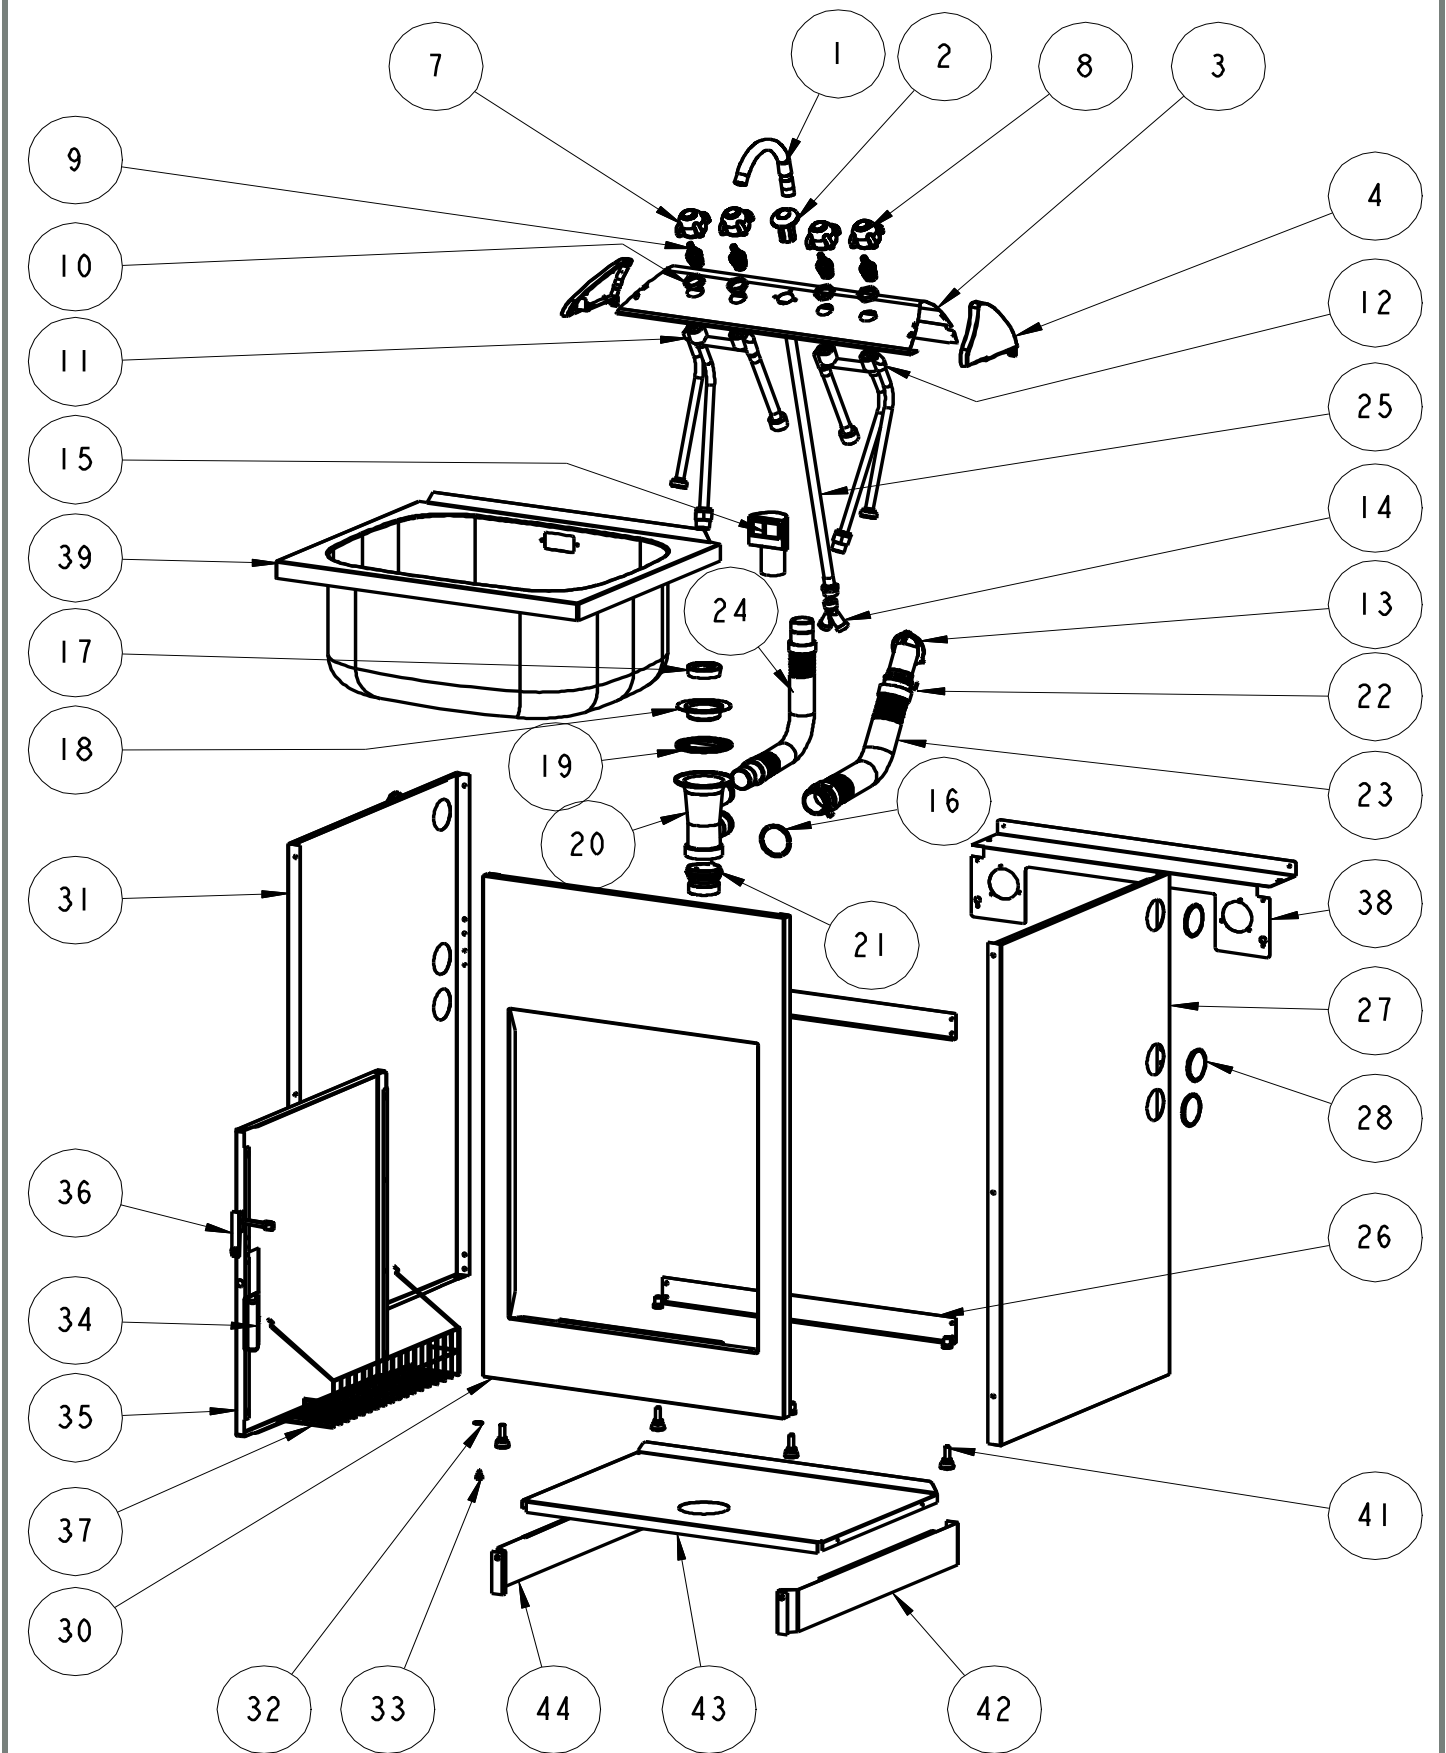

Description: **ROBINHOOD SUPERTUB**
Model Number: **ST3100, ST3110 Limited Edition**

Model pictured: **ST3100**

Exploded View of cabinet and plumbing

		Part number
Item	Description	
1	SPOUT ST3000 WHITE	750896WH
2	SPOUT PLASTICS FAMILY	750910WH
3	ST3100 – CONSOLE (only available in White)	750881WH
4	ST3100 PLASTIC SIDE FAMILY	750655WH
7	KNOB ASSEMBLY WITH RED INDICATOR	750909RD
8	KNOB ASSEMBLY WITH BLUE INDICATOR	750909BU
9	HEADWORKS NONRISING ½"	750704
10	CLAMP NUT M24 x 1	750642
11	LEFT SIDE BODY & PIPE ASSY	750628
12	RIGHT SIDE BODY & PIPE ASSY	750627
13	INLET MOUNT W/M	751068
14	'Y' CONNECTOR	750383
15	OVERFLOW HOUSING	751069
16	O – RING 40mm ID	750081
17	PLUG WASTE 50mm	750636BL
18	GRILL WASTE – 50mm STAINLESS STEEL	750633SS
	SCREW M6x25 BUTTON –SKT-SS	999140
19	SEAL-WASTE	750634
20	BODY – WASTE – 50mm	750632WH
21	ADAPTOR 50/40mm – WASTE	750638
22	HOSE SPRING	751070
23	FLEXIBLE HOSE W/M – CONNECTOR	USE ITEM 40

		Part number
Item	Description	
24	FLEXIBLE HOSE OVERFLOW	USE ITEM 40
25	FLEXI HOSE ASSEMBLY SPOUT	750622
26	BACK BRACE WHITE	750613WH
27	ST – SIDE RIGHT PAINTED WH	
28	GROMMET SIDE PANEL	750640WH
30	ST – FRONT PAINTED WHITE	
31	ST – SIDE LEFT PAINTED WH	
32	WASHER HINGE	750084
33	PIN HINGE	750085
34	HANDLE – DOOR	750016
35	DOOR – PAINTED WHITE	750615WH
36	LATCH – DOOR	750017
37	DOOR RACK WIRE – WHITE	750447
38	REAR SHELF MK2 WHITE	750681WH
39	TUB STANDARD MK2 50mm WASTE	
40	WASTE HOSE SUB ASSEMBLY	750717
	HOSE FLEXIBLE OVERFLOW (348MM) (Available in New Zealand Only from 23-09-06)	750692
	HOSE FLEXIBLE OVERFLOW (428MM) (Available in New Zealand Only before 23-09-06)	750941
41	INSTALLATION KIT	750836
42	SHELF SUPPORT RH (Available in New Zealand Only from 01-06-2005)	750618WH
43	SHELF (Available in New Zealand Only from 01-06-2005)	750318WH
44	SHELF SUPPORT LH (Available in New Zealand Only from 01-06-2005)	750619WH