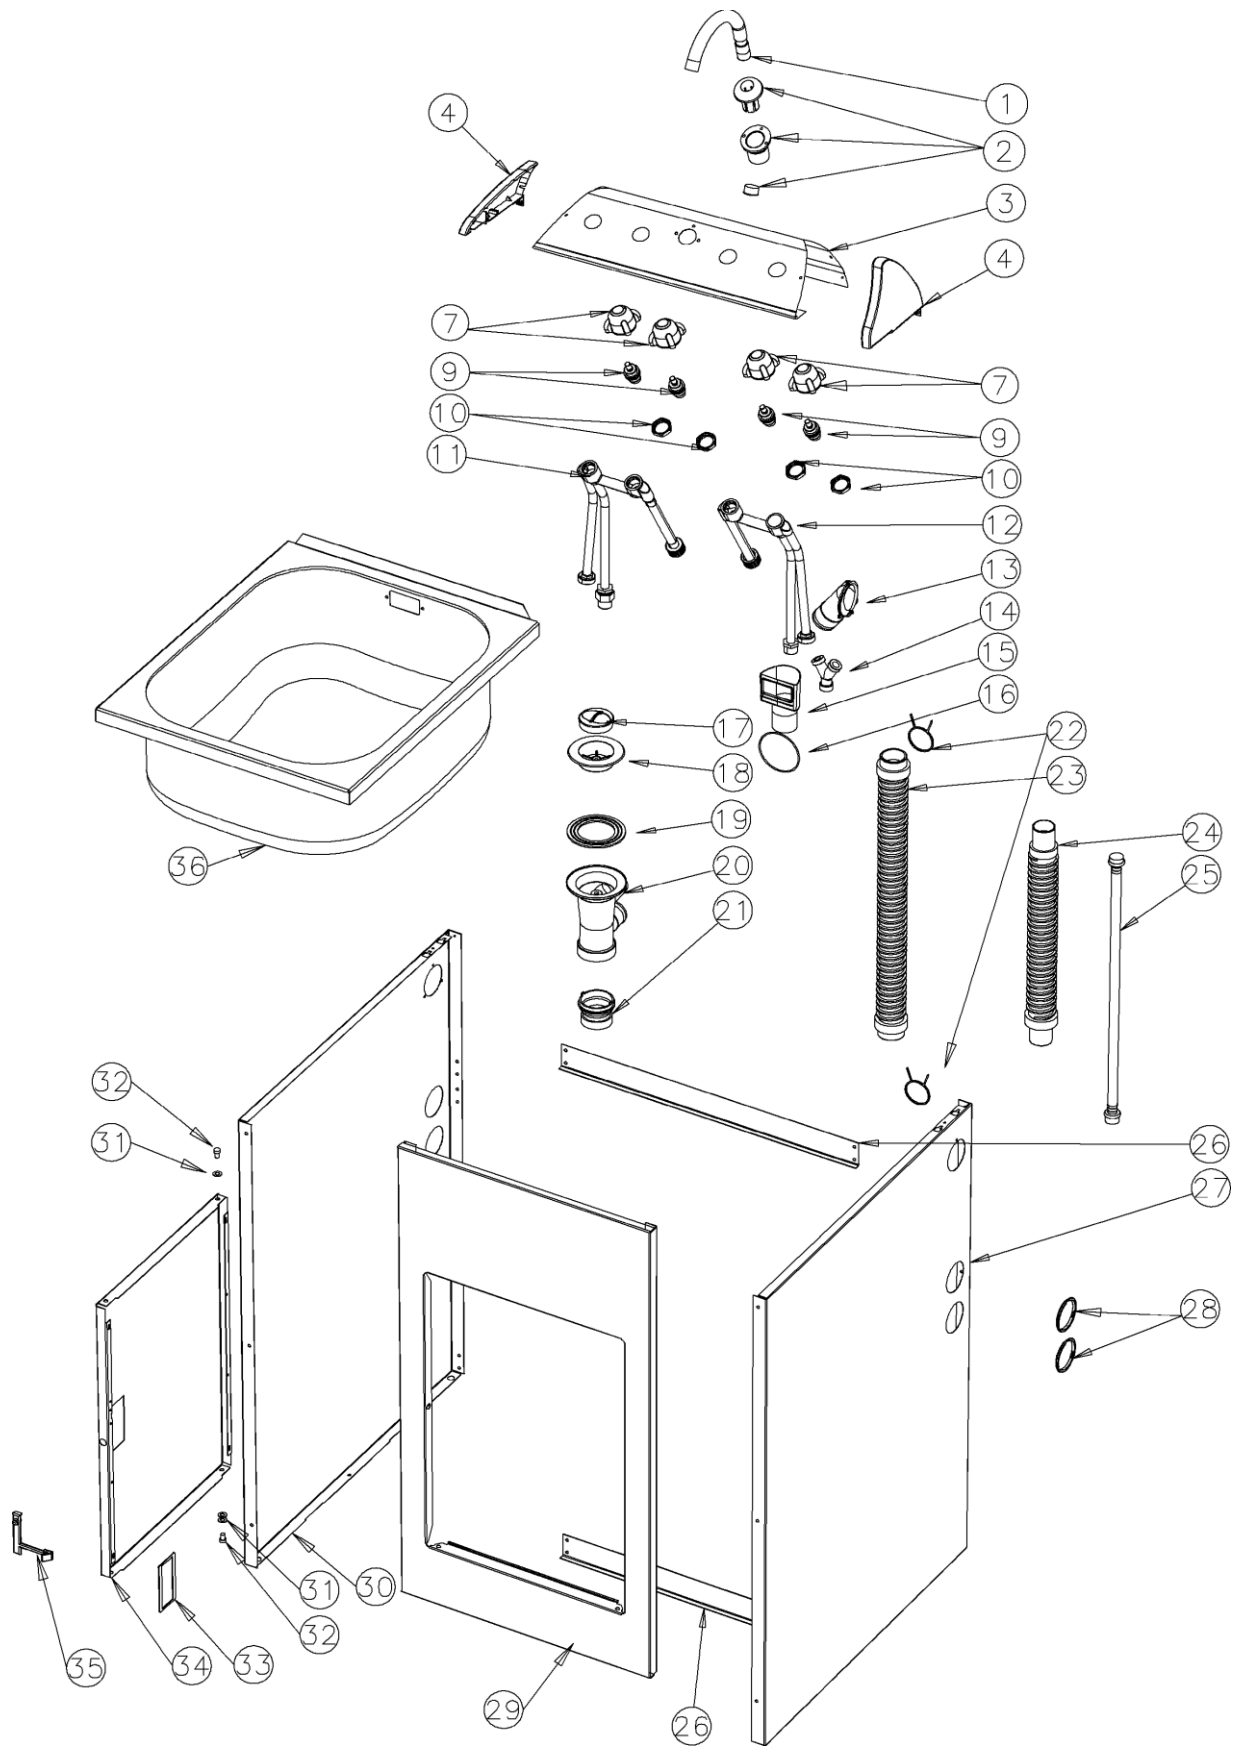

Description: **ROBINHOOD SUPERTUB**  
Model Number: **ST3100N**

Model pictured: **ST3100N**

# Exploded View of cabinet and plumbing

		Part number
Item	Description	
1	SPOUT ST3000 WHITE	750896WH
2	SPOUT PLASTICS FAMILY	750910WH
	SPOUT AND HOSE KIT	750916
3	ST3100N - CONSOLE - WHITE	750882WH
4	ST3100N PLASTIC SIDE FAMILY	750885WH
7	KNOB ASSEMBLY WITH RED INDICATOR KNOB ASSEMBLY WITH BLUE INDICATOR	750909RD 750909BU
9	HEADWORKS NONRISING ½"	750704
10	CLAMP NUT M24 x 1	750642
11	LEFT SIDE BODY & PIPE ASSY	750628
12	RIGHT SIDE BODY & PIPE ASSY	750627
13	INLET MOUNT W/M	751068
14	'Y' CONNECTOR	750383
15	OVERFLOW HOUSING	751069
16	O - RING 40mm ID	750081
17	PLUG WASTE 50mm	750636BL
18	GRILL WASTE - 50mm STAINLESS STEEL SCREW M6x25 BUTTON-SKT-SS	750633SS 999140
19	SEAL - WASTE	750634
20	BODY - WASTE - 50mm	750632WH
21	ADAPTOR 50/40mm - WASTE	750638
22	HOSE SPRING	751070
23	FLEXIBLE HOSE W/M - CONNECTOR	USE ITEM 37
24	FLEXIBLE HOSE OVERFLOW	USE ITEM 37

		Part number
Item	Description	
25	FLEXI HOSE ASSEMBLY SPOUT	750622
26	STN - BACK BRACE WHITE	750614WH
27	STN - SIDE RIGHT PAINTED WH	
28	GROMMET SIDE PANEL	750640WH
29	STN - FRONT PAINTED WHITE	
30	STN - SIDE LEFT PAINTED WH	
31	WASHER HINGE	750084
32	PIN HINGE	750085
33	HANDLE - DOOR	750016WH
34	STN - DOOR WHITE	750616WH
35	LATCH - DOOR	750017
36	TUB NARROW MK2 50mm WASTE	
37	WASTE HOSE SUB ASSEMBLY	750717
38	INSTALLATION KIT	750639