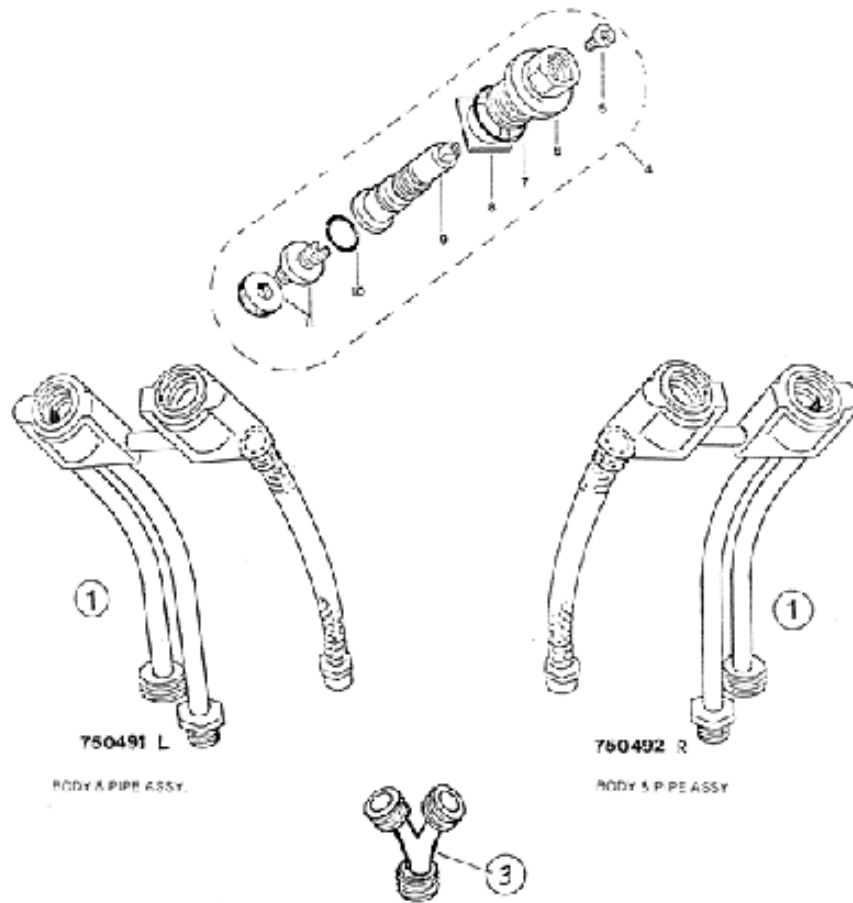

ST1500R -SERIES

 **Robinhood**

SUPERTUB 1500R

SERVICE MANUAL

ST1500R -SERIES

Page 2

SUPERTUB 1500R

ITEM	DESCRIPTION	P/N
1	TUB	750454PL
2	RIGHT SIDE	750428WH
3	LEFT SIDE	750429WH
4	FRONT	750427WH
5	DOOR	750003WH
6	HANDLE	750016
7	LATCH	750017
8	PIN (HINGE)	750085
9	WASHER	750084
10	BACK BRACE	750437WH
11	LEVELLING SCREWS	999100
12	PLUMBING DETAILS	Page 4 & 5
13	HANDISPRAY UNIT	Page 6
14	CONSOLE ASSEMBLY	750472WH
15	WASTE DETAILS	Page 7
16	TIE	750107
17	KNOB DETAILS	
	TAP WHITE	750370
	INDICATOR (BLUE)	750372
	INDICATOR (RED)	750371
	SCREW M5 X 10	750044
18	DOOR RACK	750477WH
19	FLEXIBLE HOSE	750385
20	MOUNTING (CONSOLE)	750356
21	INSERT	999101

PLUMBING SECTION

SUPERTUB 1400F / 1500R

REF	DESCRIPTION	P/N
1	BODY & PIPE ASSEMBLY LEFT	750491
	BODY & PIPE ASSEMBLY RIGHT	750492
3	Y' CONNECTOR	750383
4	TAP HEADWORKS	750457
5	SCREW M5 X 10	750044
6	TAP HEADWORKS	750439
7	O'SEAL	750070
8	SPACER WASHER	750443
9	SPINDLE	750440
10	O'SEAL	750413
11	JUMPER VALUE ASSEMBLY	750497

WASTE SECTION

WASTE SYSTEM PARTS 50 mm.

Waste Kit 50mm	750450
Overflow 50mm Assembly	750494
"T" Waste 50mm	750449