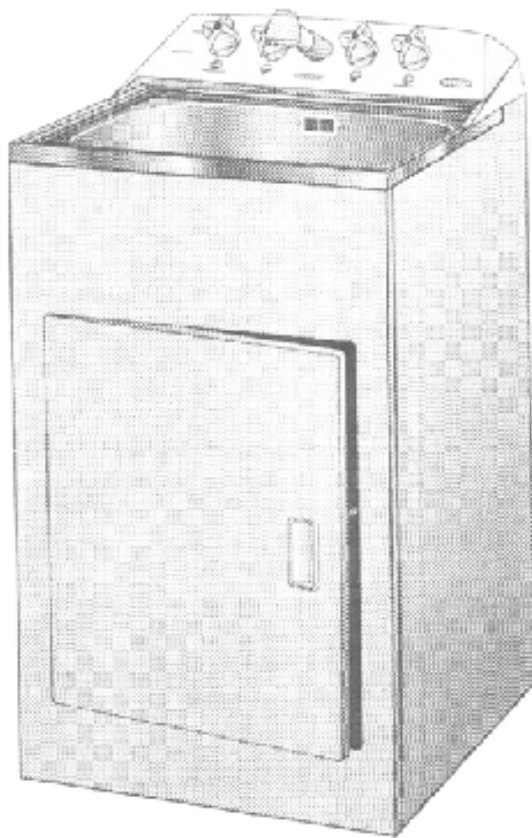

ST1500R -SERIES

 **Robinhood**

SUPERTUB 1500R

SERVICE MANUAL

ST1500R -SERIES

Page 2

SUPERTUB 1500R

ITEM	DESCRIPTION	P/N
1	TUB	750454PL
2	RIGHT SIDE	750428WH
3	LEFT SIDE	750429WH
4	FRONT	750427WH
5	DOOR	750003WH
6	HANDLE	750016
7	LATCH	750017
8	PIN (HINGE)	750085
9	WASHER	750084
10	BACK BRACE	750437WH
11	LEVELLING SCREWS	999100
12	PLUMBING DETAILS	Page 4 & 5
13	HANDISPRAY UNIT	Page 6
14	CONSOLE ASSEMBLY	750472WH
15	WASTE DETAILS	Page 7
16	TIE	750107
17	KNOB DETAILS	
	TAP WHITE	750370
	INDICATOR (BLUE)	750372
	INDICATOR (RED)	750371
	SCREW M5 X 10	750044
18	DOOR RACK	750477WH
19	FLEXIBLE HOSE	750385
20	MOUNTING (CONSOLE)	750356
21	INSERT	999101

PLUMBING SECTION

SUPERTUB 1400F / 1500R

REF	DESCRIPTION	P/N
1	BODY & PIPE ASSEMBLY LEFT	750491
	BODY & PIPE ASSEMBLY RIGHT	750492
3	Y' CONNECTOR	750383
4	TAP HEADWORKS	750457
5	SCREW M5 X 10	750044
6	TAP HEADWORKS	750439
7	O'SEAL	750070
8	SPACER WASHER	750443
9	SPINDLE	750440
10	O'SEAL	750413
11	JUMPER VALUE ASSEMBLY	750497