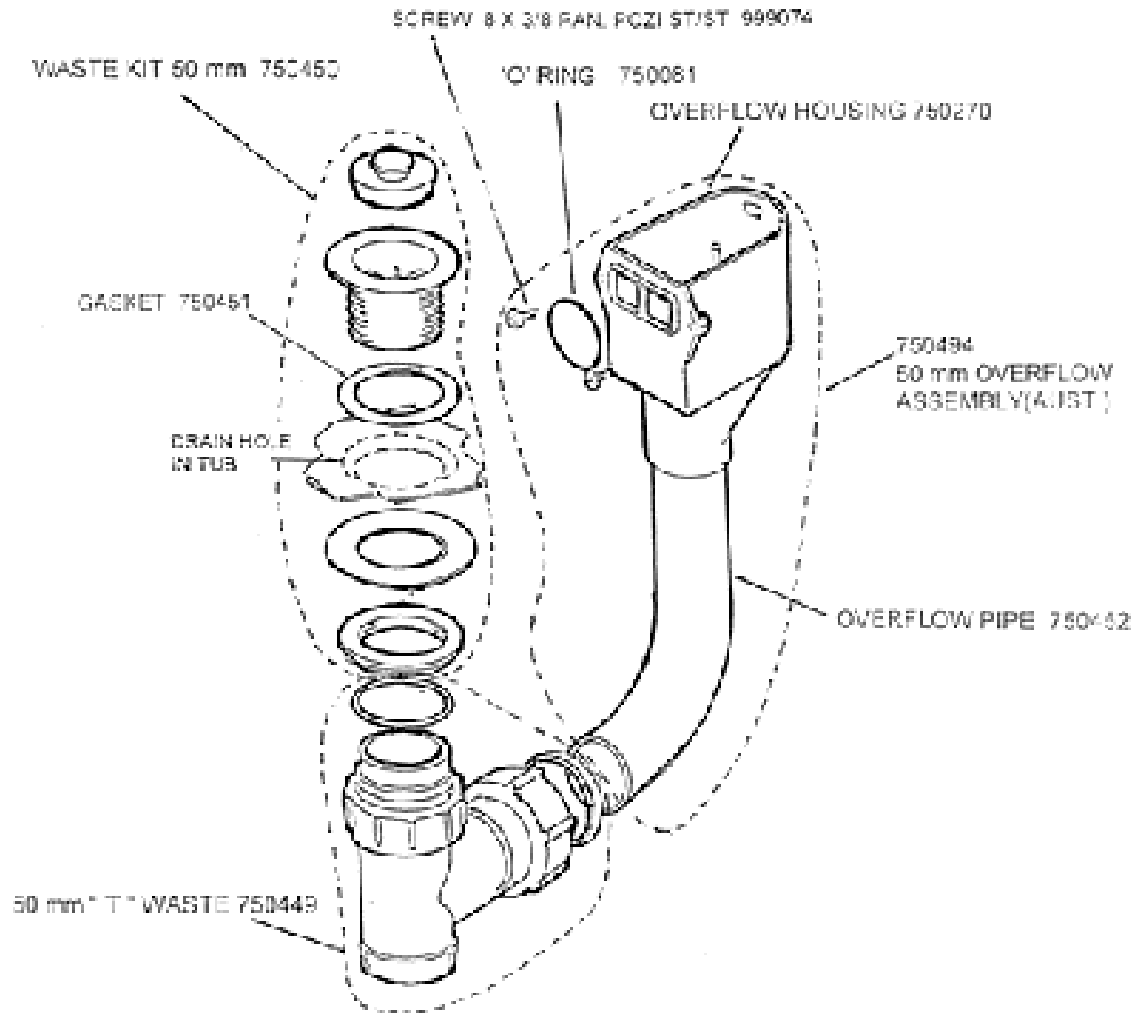

ST1500R -SERIES

 **Robinhood**

SUPERTUB 1500R

SERVICE MANUAL

ST1500R -SERIES

Page 2

SUPERTUB 1500R

ITEM	DESCRIPTION	P/N
1	TUB	750454PL
2	RIGHT SIDE	750428WH
3	LEFT SIDE	750429WH
4	FRONT	750427WH
5	DOOR	750003WH
6	HANDLE	750016
7	LATCH	750017
8	PIN (HINGE)	750085
9	WASHER	750084
10	BACK BRACE	750437WH
11	LEVELLING SCREWS	999100
12	PLUMBING DETAILS	Page 4 & 5
13	HANDISPRAY UNIT	Page 6
14	CONSOLE ASSEMBLY	750472WH
15	WASTE DETAILS	Page 7
16	TIE	750107
17	KNOB DETAILS	
	TAP WHITE	750370
	INDICATOR (BLUE)	750372
	INDICATOR (RED)	750371
	SCREW M5 X 10	750044
18	DOOR RACK	750477WH
19	FLEXIBLE HOSE	750385
20	MOUNTING (CONSOLE)	750356
21	INSERT	999101

PLUMBING SECTION

SUPERTUB 1400F / 1500R

REF	DESCRIPTION	P/N
1	BODY & PIPE ASSEMBLY LEFT	750491
	BODY & PIPE ASSEMBLY RIGHT	750492
3	Y' CONNECTOR	750383
4	TAP HEADWORKS	750457
5	SCREW M5 X 10	750044
6	TAP HEADWORKS	750439
7	O'SEAL	750070
8	SPACER WASHER	750443
9	SPINDLE	750440
10	O'SEAL	750413
11	JUMPER VALUE ASSEMBLY	750497

WASTE SECTION

WASTE SYSTEM PARTS 50 mm.

Waste Kit 50mm	750450
Overflow 50mm Assembly	750494
"T" Waste 50mm	750449