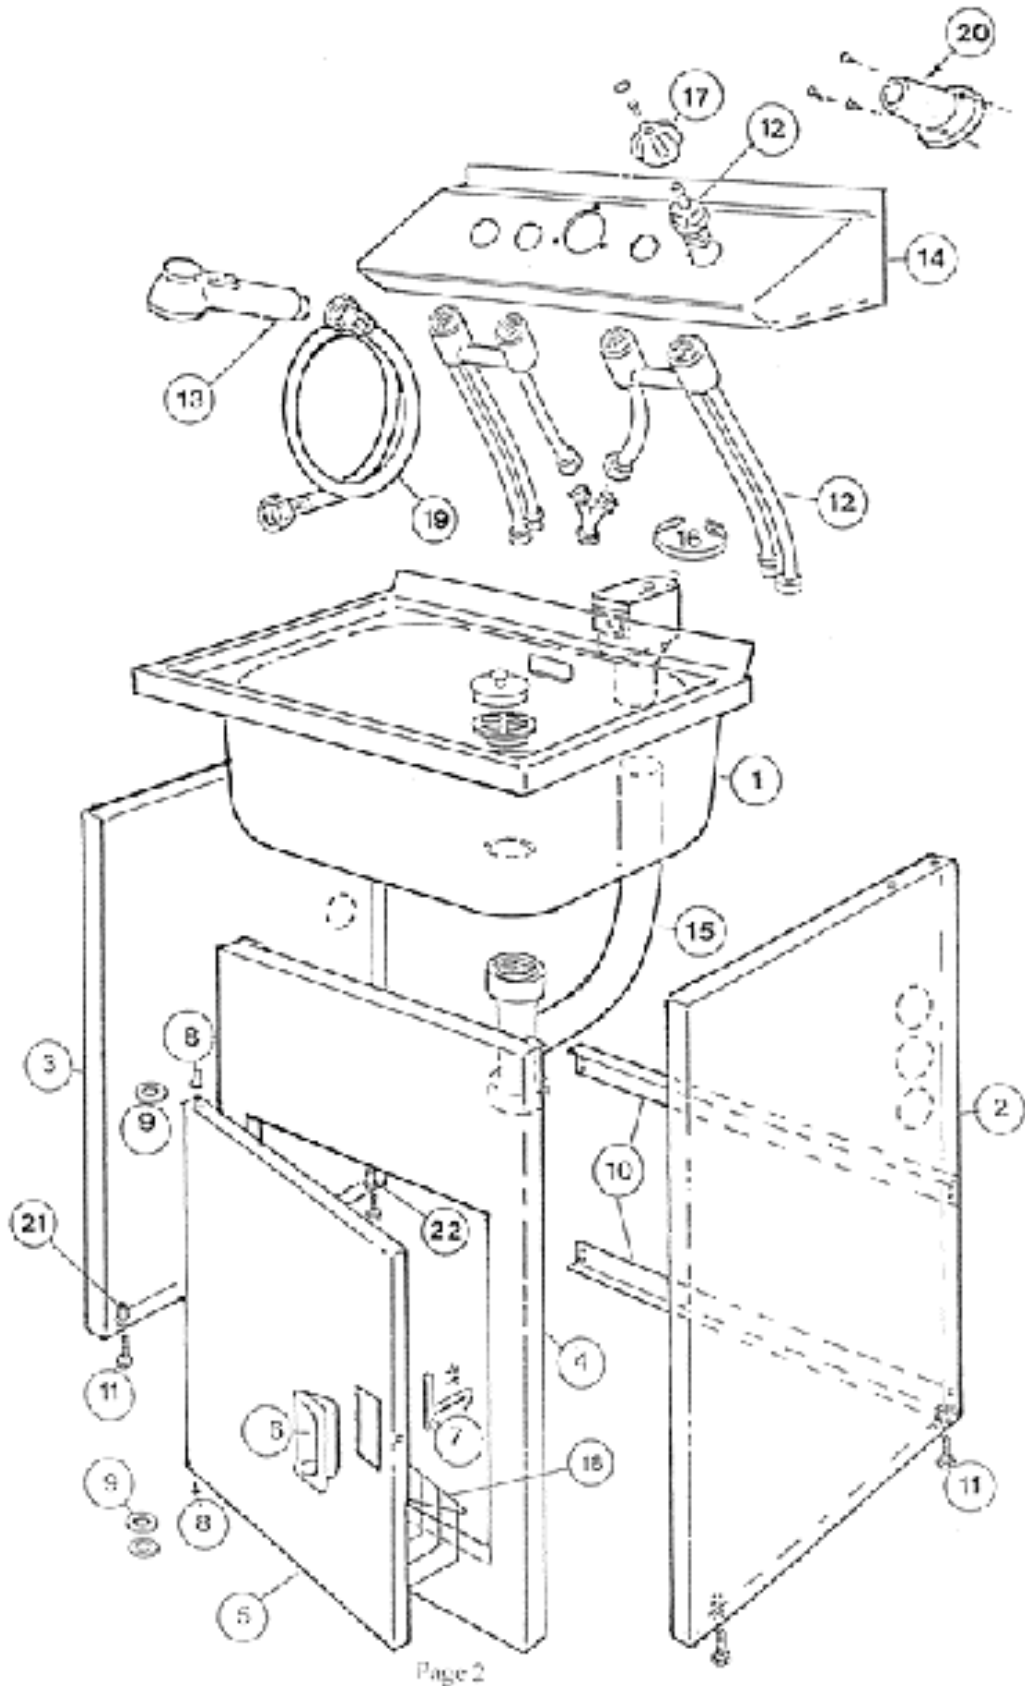

ST1500R -SERIES

 **Robinhood**

SUPERTUB 1500R

SERVICE MANUAL

ST1500R -SERIES

Page 2

SUPERTUB 1500R

ITEM	DESCRIPTION	P/N
1	TUB	750454PL
2	RIGHT SIDE	750428WH
3	LEFT SIDE	750429WH
4	FRONT	750427WH
5	DOOR	750003WH
6	HANDLE	750016
7	LATCH	750017
8	PIN (HINGE)	750085
9	WASHER	750084
10	BACK BRACE	750437WH
11	LEVELLING SCREWS	999100
12	PLUMBING DETAILS	Page 4 & 5
13	HANDISPRAY UNIT	Page 6
14	CONSOLE ASSEMBLY	750472WH
15	WASTE DETAILS	Page 7
16	TIE	750107
17	KNOB DETAILS	
	TAP WHITE	750370
	INDICATOR (BLUE)	750372
	INDICATOR (RED)	750371
	SCREW M5 X 10	750044
18	DOOR RACK	750477WH
19	FLEXIBLE HOSE	750385
20	MOUNTING (CONSOLE)	750356
21	INSERT	999101

PLUMBING SECTION

SUPERTUB 1400F / 1500R

REF	DESCRIPTION	P/N
1	BODY & PIPE ASSEMBLY LEFT	750491
	BODY & PIPE ASSEMBLY RIGHT	750492
3	Y' CONNECTOR	750383
4	TAP HEADWORKS	750457
5	SCREW M5 X 10	750044
6	TAP HEADWORKS	750439
7	O'SEAL	750070
8	SPACER WASHER	750443
9	SPINDLE	750440
10	O'SEAL	750413
11	JUMPER VALUE ASSEMBLY	750497

WASTE SECTION

WASTE SYSTEM PARTS 50 mm.

Waste Kit 50mm	750450
Overflow 50mm Assembly	750494
"T" Waste 50mm	750449