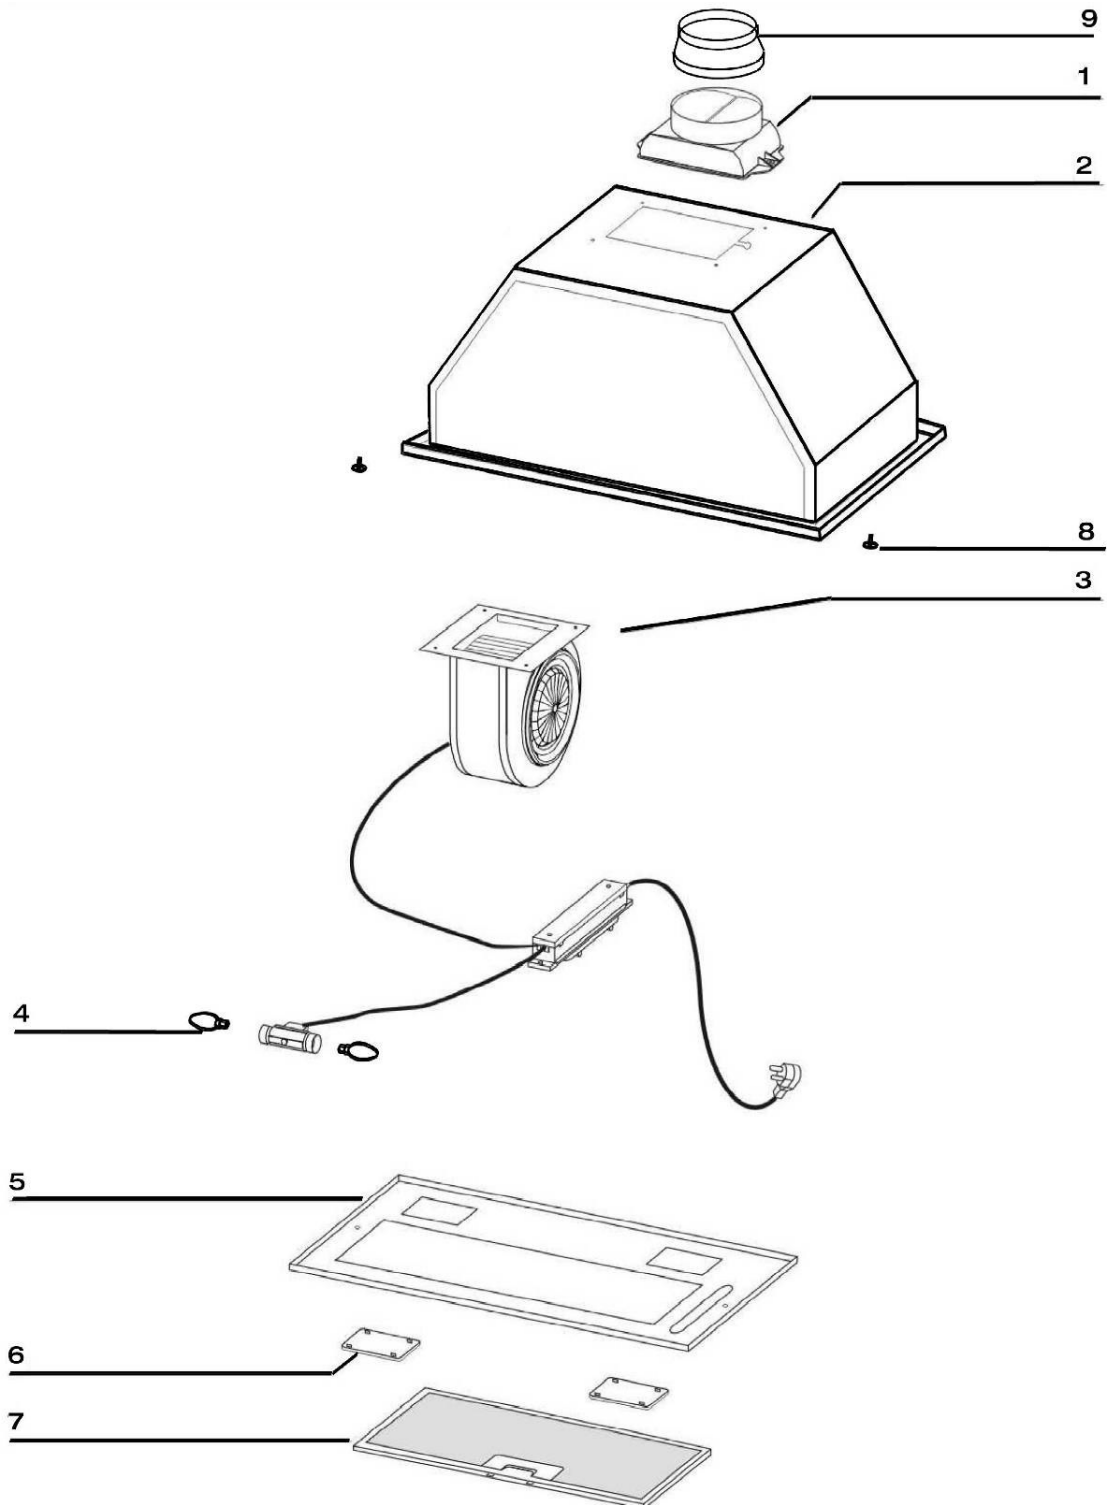

RCP-SERIES

**POWERPACK HOOD
MODEL
RCP6WH, RCP6SS
RCP9WH, RCP9SS**

APPROVED
ISSUE: F
ECN: 07033

Page 1 of 4

RCP-SERIES

RCP-SERIES

600 MODEL

ITEM	DESCRIPTION	RCP6WH	RCP6SS
		PART No.	PART No.
1	Duct Adapter	103811	103811
2*	Carcass		
3	Motor, Light, Switch Assy	103812	103812
4	Candle Light	110023	110023
5	Face Plate	103813	103814
6	Diffuser	103817	103817
7	Filter Aluminium 398x178	103818	103818
	Filter Charcoal Disc (2off)	103819	103819
8	Screw	103820	103820
9	Reducer 150 to 125	103826	103826
10	Cage Nut (Not Shown)	103995	103995

*NOTE: Some cabinet parts are not available outside production.

900 MODEL

ITEM	DESCRIPTION	RCP9WH	RCP9SS
		PART No.	PART No.
1	Duct Adapter	103811	103811
2*	Carcass		
3	Motor, Light, Switch Assy	103812	103812
4	Candle Light	110023	110023
5	Face Plate	103815	103816
6	Power Pack Diffuser	103817	103817
7	Filter Aluminium 498x178	103824	103824
	Filter Charcoal Disc (2off)	103819	103819
8	Screw	103820	103820
9	Reducer 150 to 125	103826	103826
10	Cage Nut (Not Shown)	103995	103995