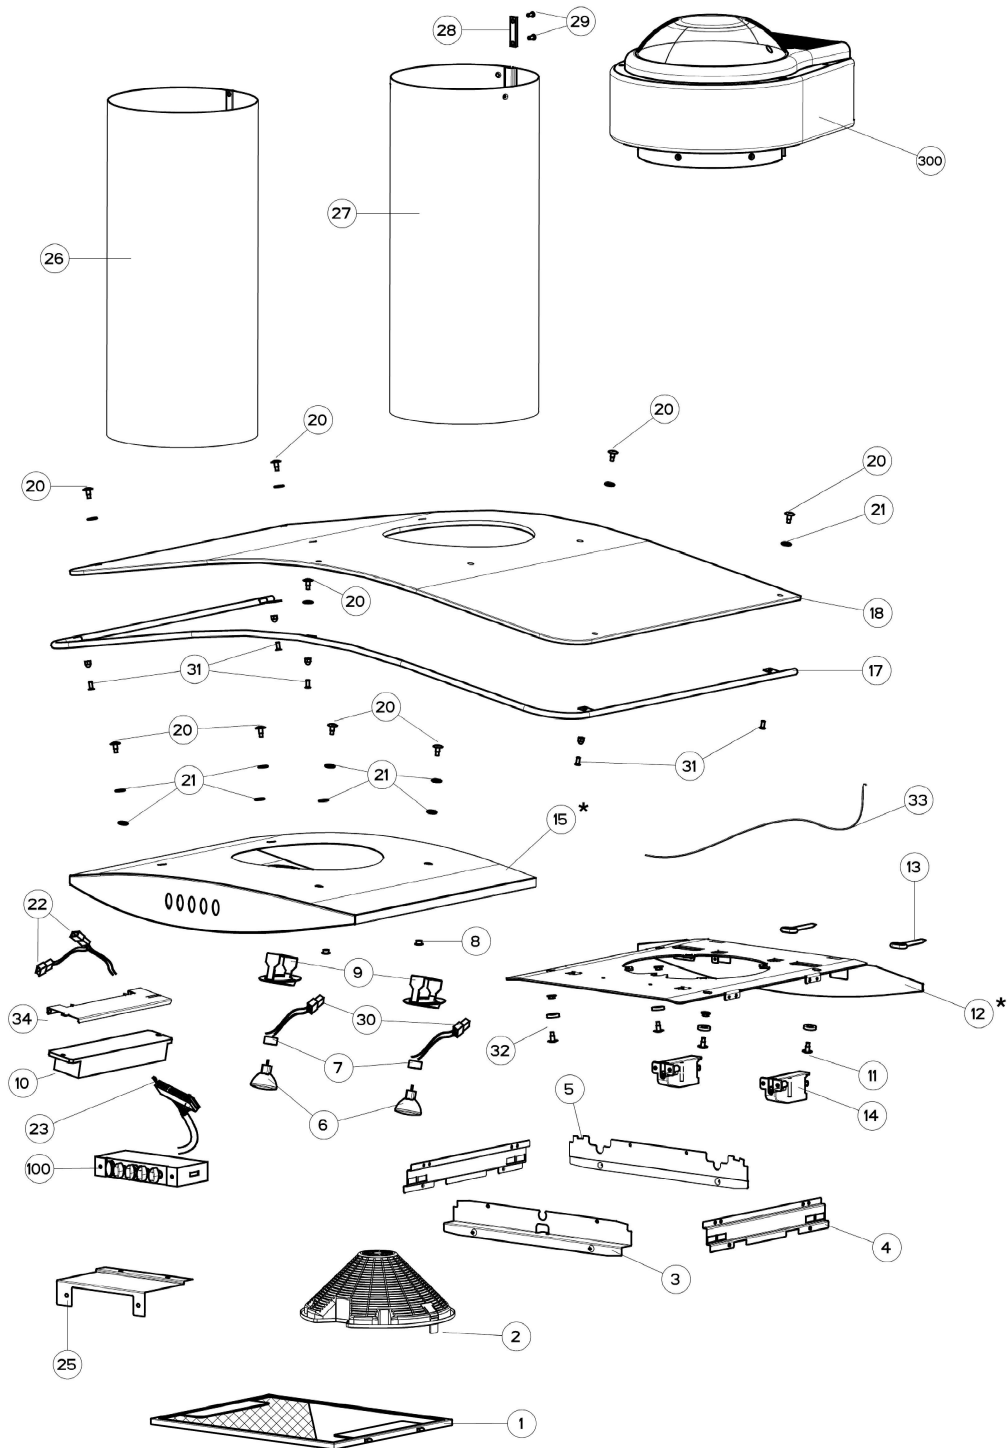

RIWC9G

**CANOPY RANGEHOOD
RIWC9G**

APPROVED

ISSUE: D
ECN 07 033

RIWC9G

APPROVED

ISSUE: D
ECN 07 033

RIWC9G**SPARE PART LIST**

ITEM	DESCRIPTION	Part No RIIC9G
1	METAL FILTER	114106
2	CHARCOAL FILTER	RICCF
3	CONTROL SWITCHES PROTECTION	114110
4	CHARCOAL FILTER SUPPORT	114113
5	HALOGEN SPOT LIGHT PROTECTION	114109
6	HALOGEN LAMP 12V 20W	114005
7	LAMP HOLDER	114007
8	STOPPER	114098
9	SPOT LIGHT SUPPORT	114006
10	TRANSFORMER 230V 50Hz 50W	114078
11	HANGING RAIL FIX SCREW H6,5	114021
12*	HOOD SUPPORT	-
13	WALL FIXING EYELET SCREW	114104
14	WALL FIXING	114107
15*	BODY	-
17	HANGING RAIL X FOR GLASS	114114
18	HOOD GLASS	114100
20	BORDER FIX BUSH	114016
21	SPACER FOR GLASS	114082
22	MALE PLUG BOX 2 WAYS	114009
23	MALE CONNECTION 12 CABLES	114018
25	CONTROL FIX BRACKET	114019
26	LOWER CHIMNEY	114111

APPROVED

ISSUE: D
ECN 07 033

RIWC9G

ITEM	DESCRIPTION	Part No RIIC9G
27	UPPER CHIMNEY	114112
28	CHIMNEY FIXING BRACKET	114115
29	SCREW M4x5	114020
30	FEMALE PLUG BOX 2 WAYS	114017
31	SHELF FIX BORDER SCREW	114103
32	RUBBER WASHER	114094
33	GASKET BK ML 1.3	114091
34	TRANSFORMER FIXING BRACKET	114116
100	CONTROL BOARD PCB AND SWITCHES ONLY	114040 114042
300	POWER PACK/MOTOR ASSY	
	- MOTOR ONLY	114076
	- ROTOR ONLY	114088