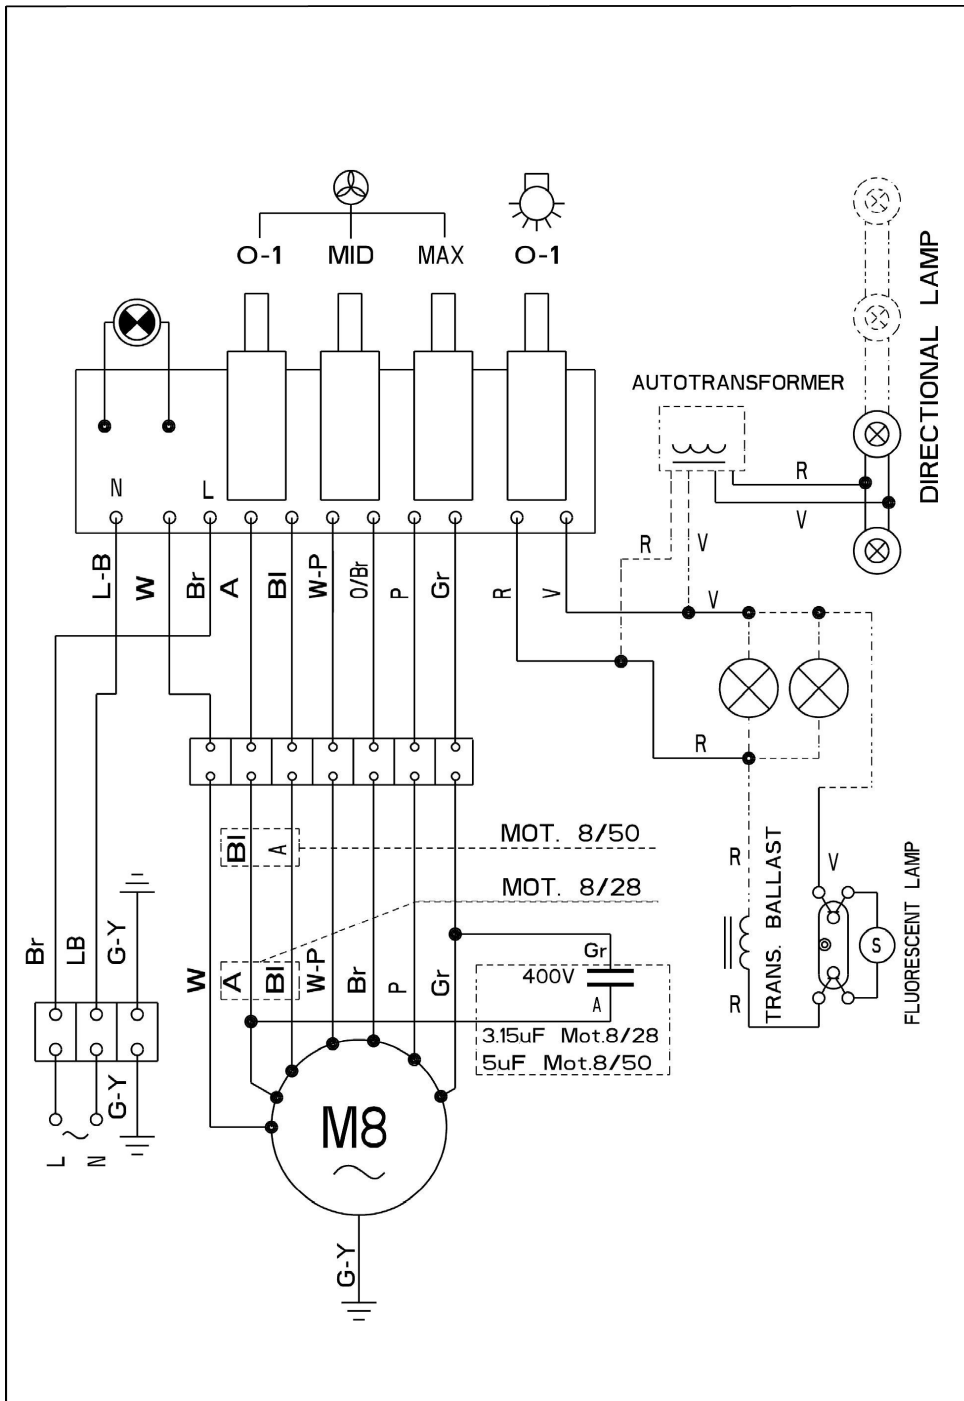

RIWC9G

ITEM	DESCRIPTION	Part No RIIC9G
27	UPPER CHIMNEY	114112
28	CHIMNEY FIXING BRACKET	114115
29	SCREW M4x5	114020
30	FEMALE PLUG BOX 2 WAYS	114017
31	SHELF FIX BORDER SCREW	114103
32	RUBBER WASHER	114094
33	GASKET BK ML 1.3	114091
34	TRANSFORMER FIXING BRACKET	114116
100	CONTROL BOARD PCB AND SWITCHES ONLY	114040 114042
300	POWER PACK/MOTOR ASSY	
	- MOTOR ONLY	114076
	- ROTOR ONLY	114088

* Part is not available outside production

APPROVED

ISSUE: D
ECN 07 033

RIWC9G

APPROVED

ISSUE: D
ECN 07 033