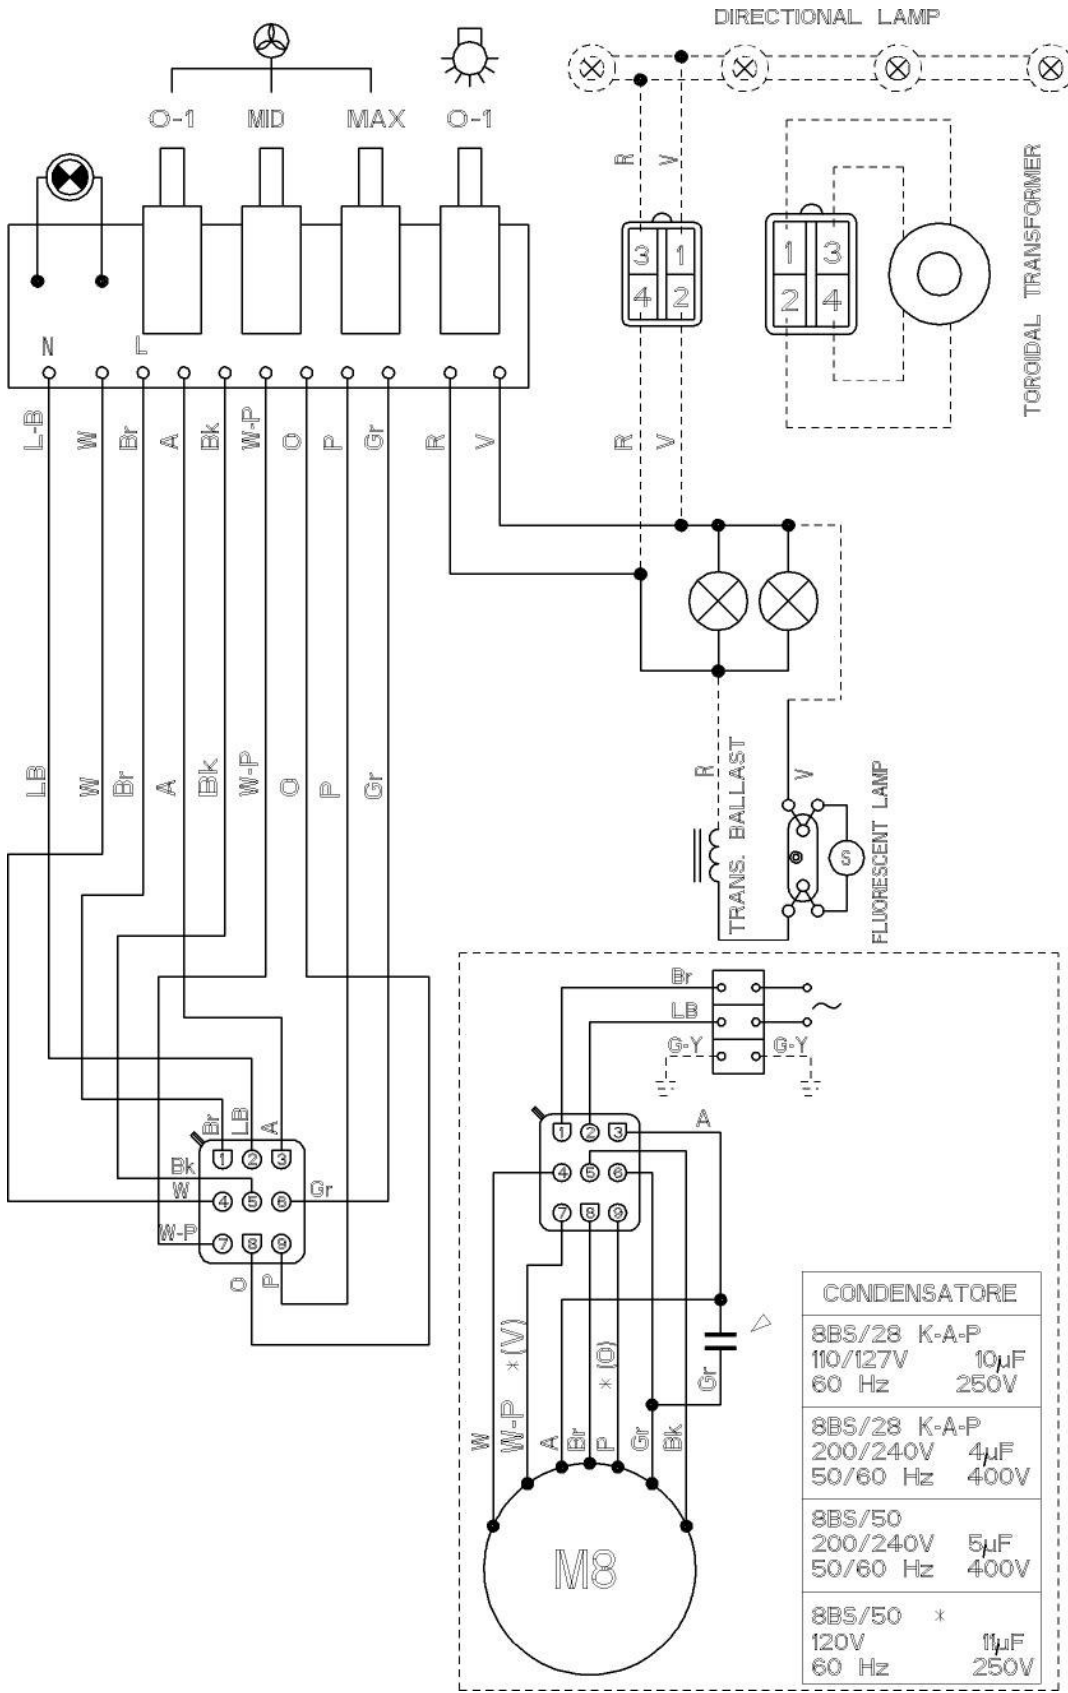

ARCO PLUS ISLAND

APPROVED
ISSUE: B
ECN 07 033