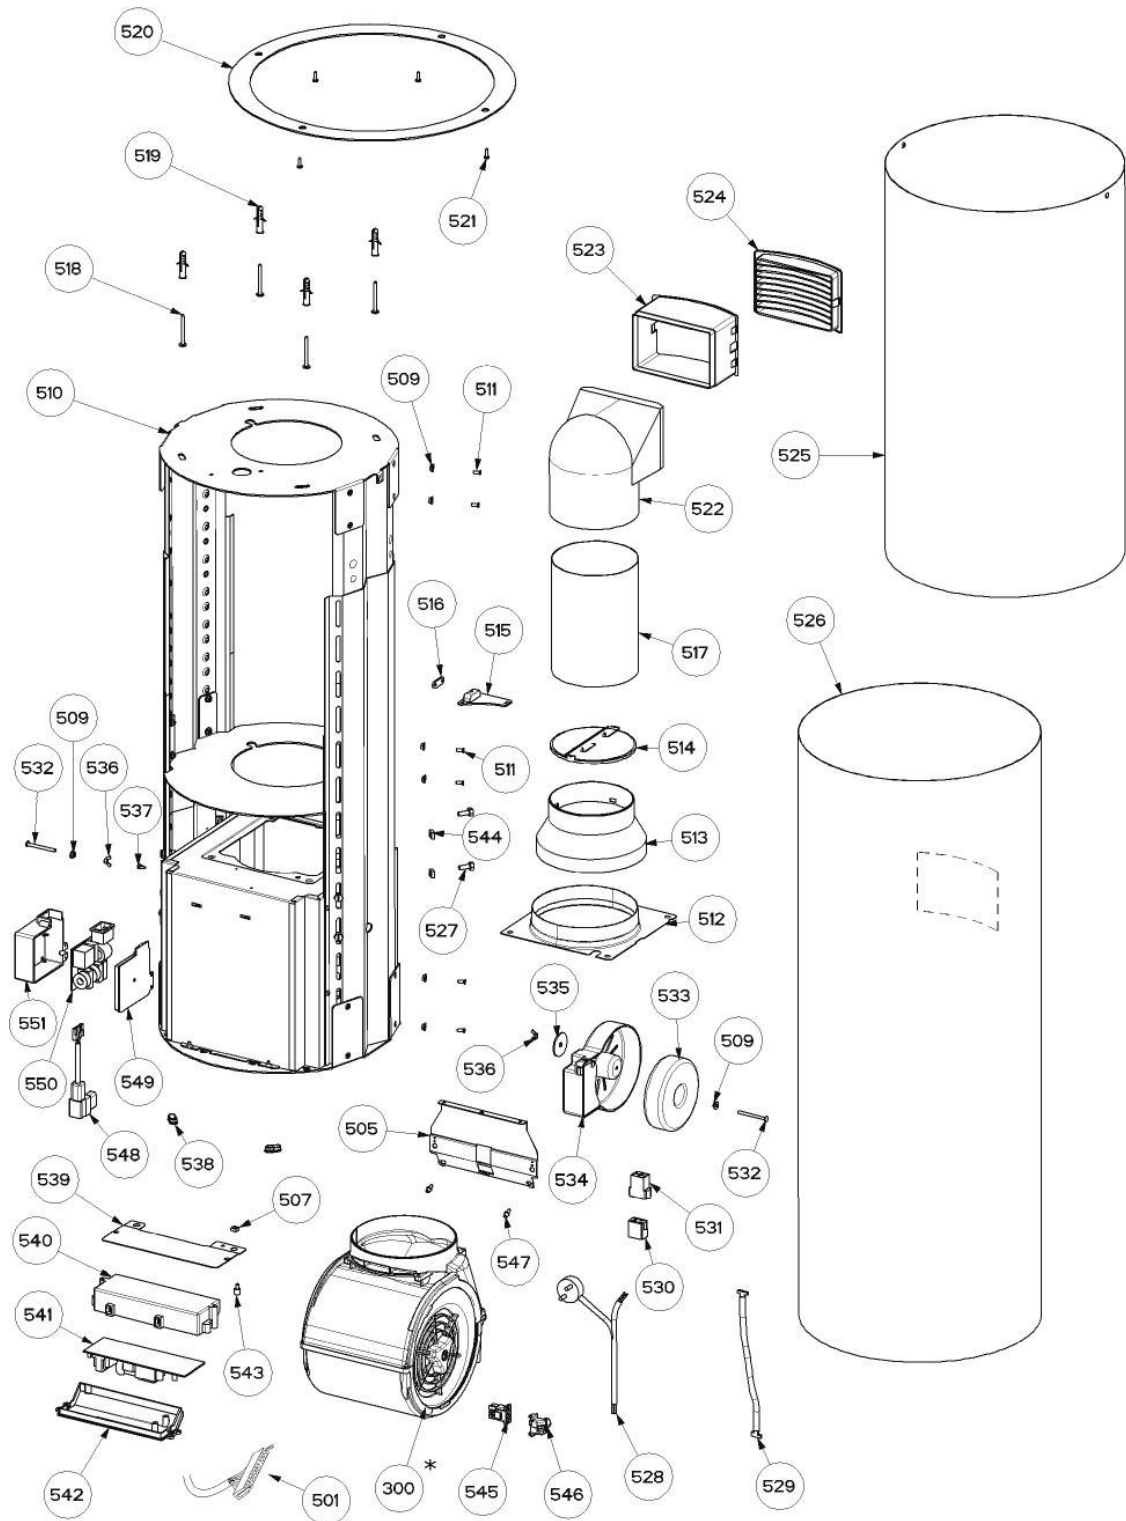

ARCO PLUS ISLAND

APPROVED
ISSUE: B
ECN 07 033