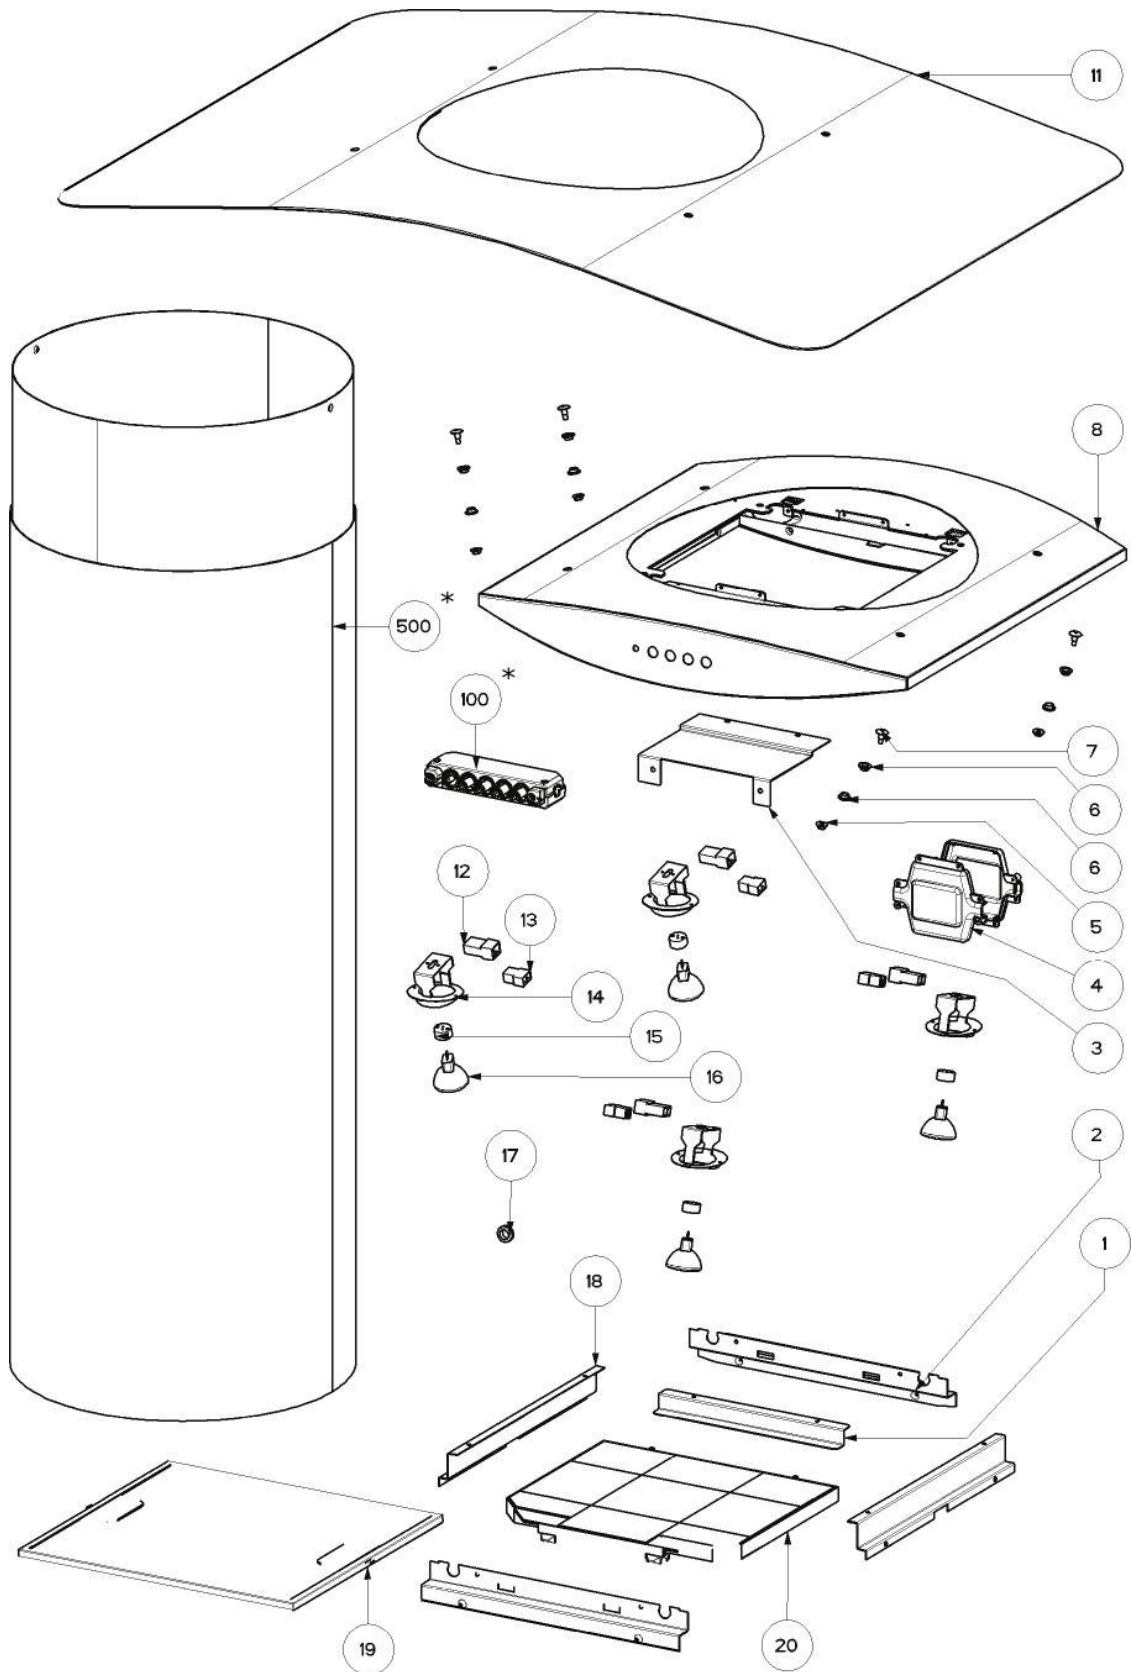

ARCO PLUS ISLAND

ITEM	DESCRIPTION	PART NUMBER
11	GLASS ARCO ISOLA PLUS	114275
14	SPOT LIGHT SUPPORT X DIRECT	114006
15	LAMP HOLDER	114007
16	HALOGEN LAMP 12V 20W	114005
19	METAL FILTER	114002
100	SWITCH ASSEMBLY	114259
102	PUSH BUTTON PANEL BOX COVER	114041
103	M8 PUSH BUTTON PANEL (220V)	114042
104	PUSH BUTTON BOX	114043
105	PILOT LAMP	114260
106	BUTTON 0-1 CR SAT D8	114261
107	PLUG 2-3V CR SAT D8	114262
300	MOTOR ASSEMBLY	114264
304	CONDENSER 4MF 400V	114265
310	SX D140 M8 ROTOR	114266
314	DX D140 M8 ROTOR	114267
513	SPIGOT 120 - 150	114038
517	TUBE PVC W D125 L=155MM	114150
522	FILTER RING ADAPTER	114153
523	DIRECTIONAL GRID EXTENSION	114154
524	DIRECTIONAL GRID	114155
525	CAMINO SUP.X D340 PIE. H290	114276
526	CAMINO INF.X D340 PIE. F890	114277
533	TRANSFORMER 80W 230V H26	114164

SOME COMPONENTS ARE NOT AVAILABLE OUTSIDE PRODUCTION.

ARCO PLUS ISLAND

APPROVED
ISSUE: B
ECN 07 033