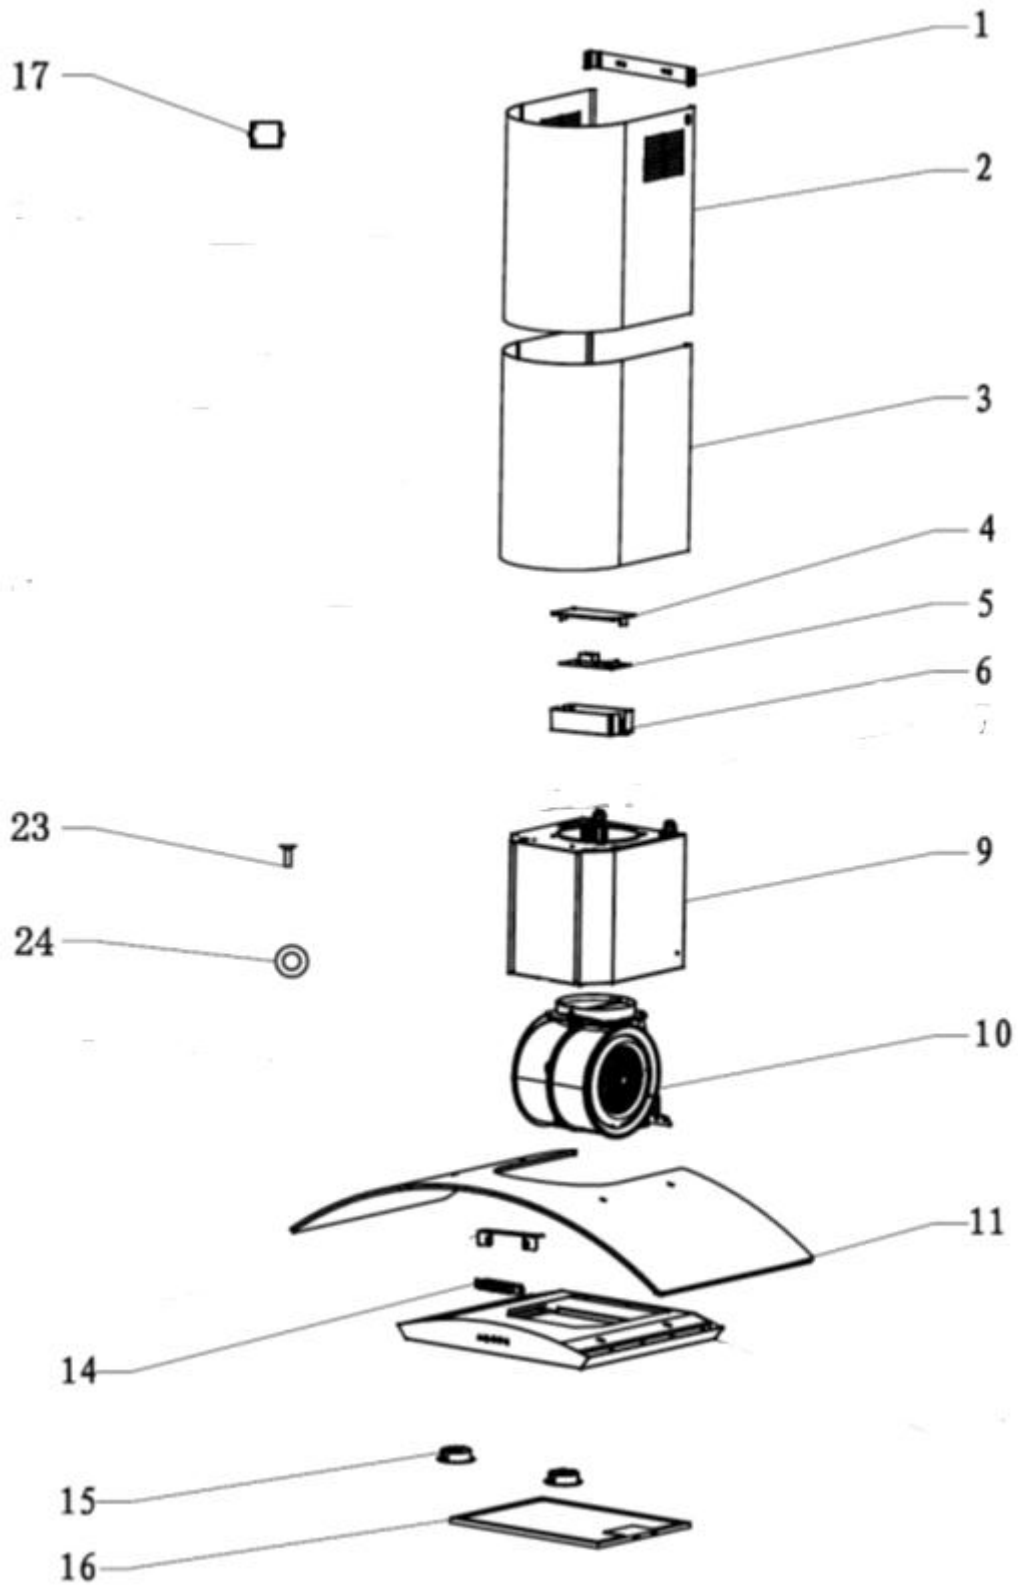

Description: **ROBINHOOD CANOPY RANGEHOOD**  
Model Number: **RWV3CL6G/RWV3CL9G**

**MODEL SHOWN: RWV3CL6G**

**RWV3CL6G****Part number**

<b>Item</b>	<b>Description</b>	
<b>1</b>	Top Chimney Bracket	400124
<b>2</b>	Upper chimney	400104
<b>3</b>	Lower chimney	400105
<b>4,5,6</b>	Printed Circuit Board and Plastic Cover	400108
<b>9</b>	Motor Housing	DNS
<b>10</b>	Motor (850m3/hr)	400106
<b>11</b>	8mm Toughened Glass Body	DNS
<b>23,24</b>	Glass Body Fastenings	DNS
<b>14</b>	Electric Switch	400107
<b>15</b>	LED lamp Assembly (Maxel G4 12V 1.5W)	400111
<b>NS</b>	LED GLOBE G4 ONLY (D-DZ-729)	12V1-5W
<b>16</b>	Aluminium Filter	400109
<b>NS</b>	Charcoal Filter	2619
<b>17</b>	LED Driver (6W)	400113
<b>NS</b>	RWV3CL6G Installation Kit	400124
<b>DNS</b>	<b>Do Not Stock</b>	
<b>NS</b>	<b>Not Shown</b>	

## Exploded view