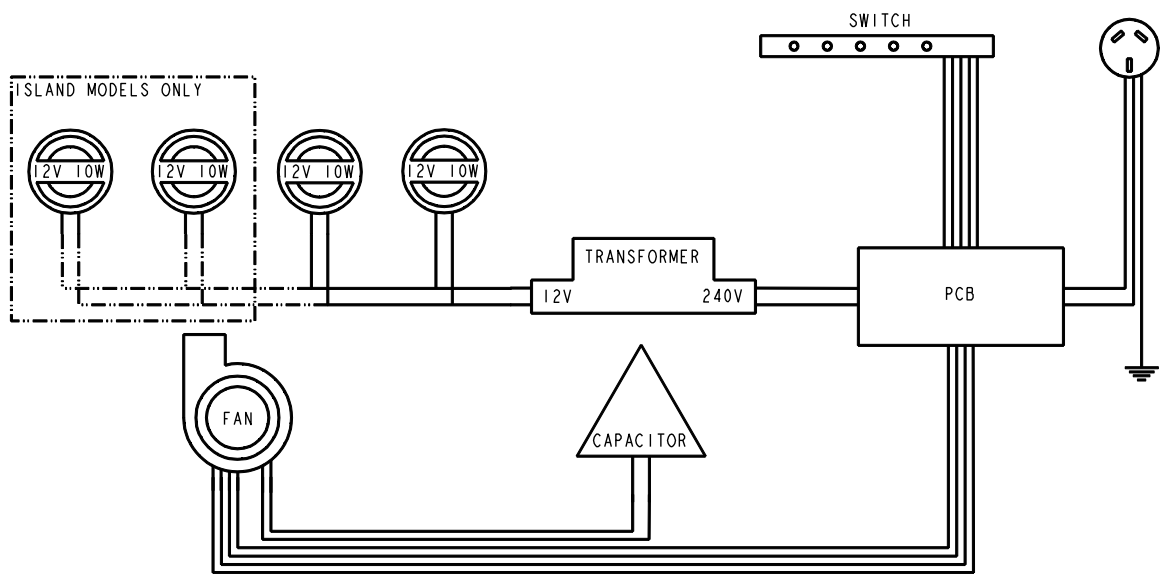

Wiring diagram

New Zealand

Parbury Building Products (NZ)
Telephone: 0800 760 667
Facsimile: 0800 276 246
Email: enquiries@robinhood.co.nz
www.robinhood.co.nz

Australia

Parbury Pty Ltd
(ABN 83 004 568 138)
Telephone: 1800 648 556
Facsimile: 1800 628 577
Email: enquiries@robinhood.com.au
www.robinhood.com.au