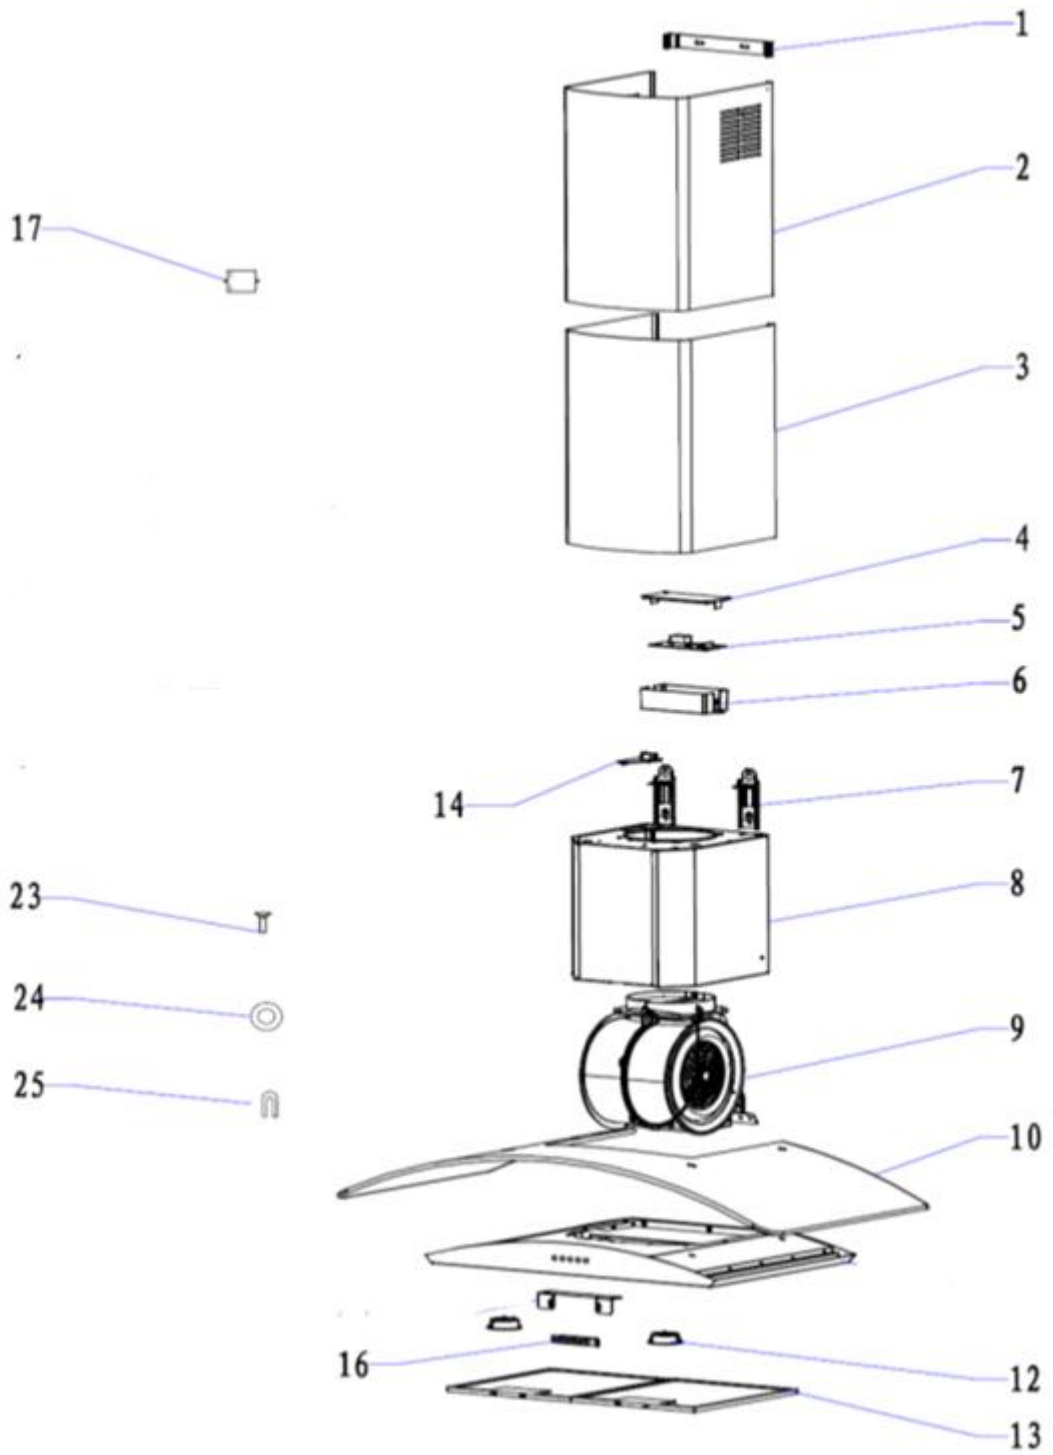

RWV3CL9G

Exploded view

RWV3CL9G

		Part number
Item	Description	
1	Chimney Installation Bracket	400117
2	Upper chimney	400119
3	Lower chimney	400120
4,5,6	Printed Circuit Board and Plastic Cover	400108
7	Installation Bracket	DNS
8	Motor Housing	DNS
9	Motor (700m3/hr)	400106
10	8mm toughened Glass Body	DNS
10	Glass Mounting Kit	DNS
12	LED Lamp Assembly (Maxel G4 12V 1.5W)	400111
NS	LED GLOBE G4 ONLY (D-DZ-729)	12V1-5W
13	Aluminium Filters	400115
NS	Charcoal Filters	2517 (2 per pack)
16	Electric Switch	400107
17	LED Driver (6W)	400113
NS	RWV Installation Kit	400117
DNS	Do Not Stock	
NS	Not Shown