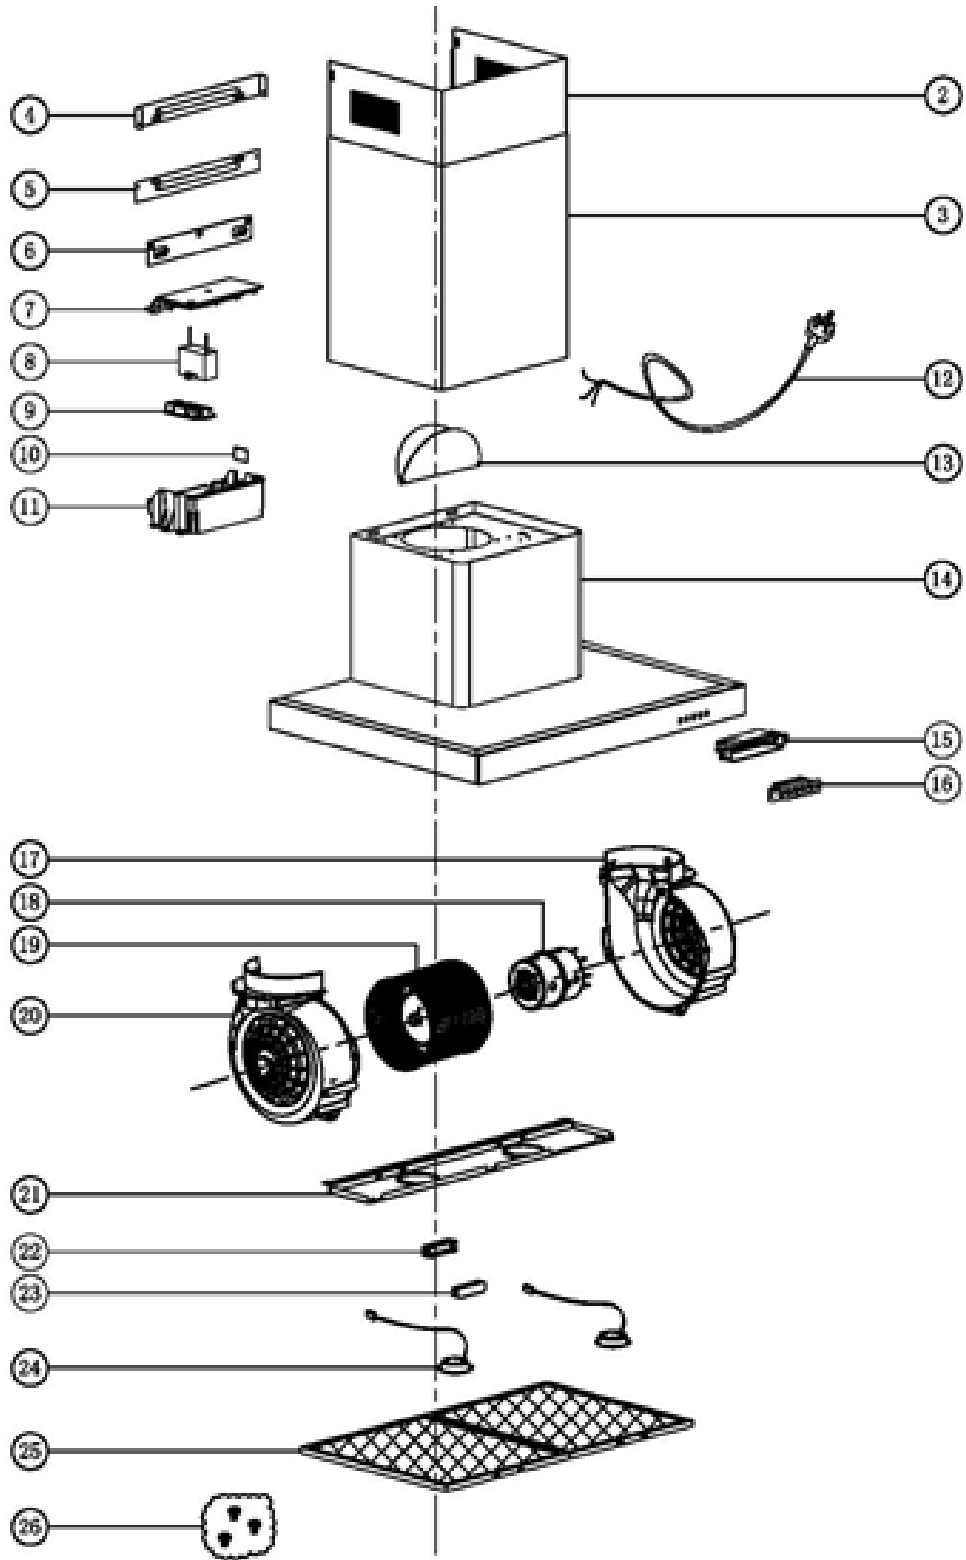

Description: **ROBINHOOD BOX CANOPY 60CM STAINLESS STEEL**

Model Number: **RWE3CL6SS**

Models pictured: **RWE3CL6SS**

Exploded view

Model pictured: **RWE3CL6SS**

Model & Parts may vary slightly from images pictured

Parts List

Item	Description	Part Number	Qty on Product
2	Inner chimney	1130203516	1 pc
3	Outer chimney	1130202585	1 pc
Optional	Extension flue kit total length 1420mm	2611	1 set
	Extension flue kit total length 2100mm	2612	1 set
4	Inner chimney bracket	1140400085	1 pc
5	Outer chimney bracket	1140400084	1 pc
6	Hook	1140400087	1 pc
7	Electrical box cover	12001010200263	1 pc
8	Capacitor	1400100132	1 pc
9	PCB board	1400500403	1 pc
10	Electrical box seal cover	12001010200261	1 pc
11	Electrical box	12001010200262	1 pc
12	Cable with plug	1400400050	1 pc
13	Blades of outlet	12001010300005	1 set
14	Casing assembly	1139803207	1 set
15 & 16	Push button assembly	1400300283	1 set
17 & 18 & 19 & 20	Motor assembly	1400200412	1 set
21	Lamp plate	1130202600	1 pc
22 & 23	Terminal box	12001010200141	1 set
24	LED light	1400600336	2 pcs
25	Al filter with S/S surface (259.3*319.5)	1300100235	2 pcs
Optional	Charcoal filters	2536	Pack of 2
26	Screw bag	AT3503CSW	1 bag