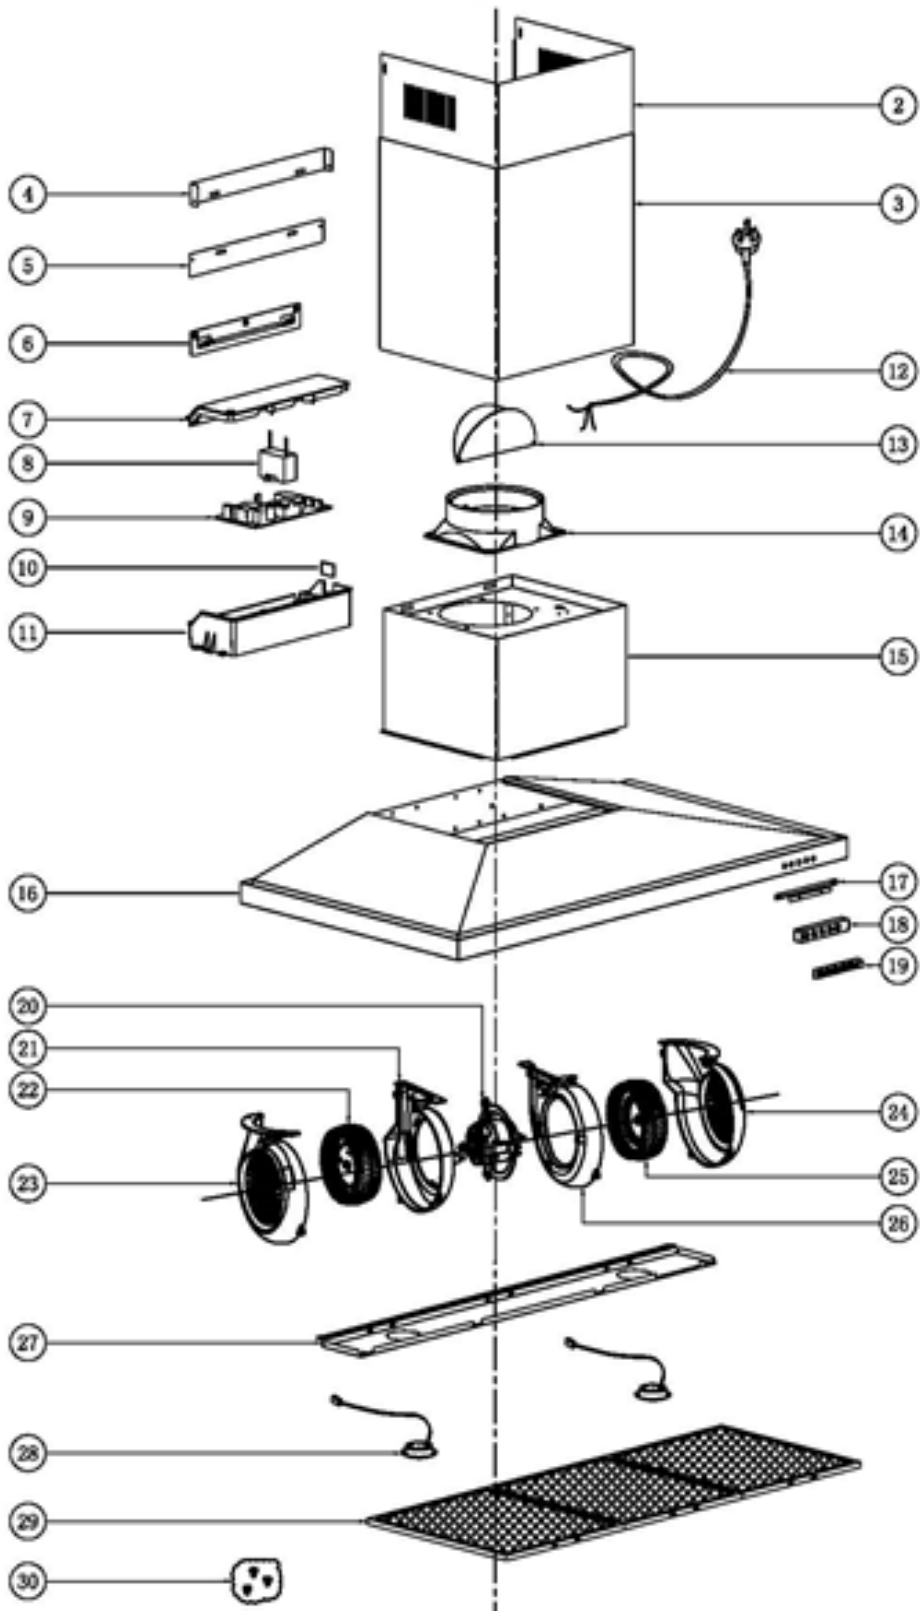

Description: **ROBINHOOD 90CM WALL CANOPY RANGEHOOD, STAINLESS STEEL**

Model Number: **RWD3CL9SS**

Model pictured: **RWD3CL9SS**

# Exploded view

*Model & Parts may vary slightly from images pictured*

## Parts List

Item	Description	Part Number	Qty on Product
2	Inner chimney	1130204281	1 pc
3	Outer chimney	1130201648	1 pc
Optional	Extension flue kit to suit 2.7m ceiling	RWDRWJEXTKIT27	1 set
	Extension flue kit to suit 3.0m ceiling	RWDRWJEXTKIT30	1 set
4	Inner chimney bracket	1140400082	1 pc
5	Outer chimney bracket	1140400083	1 pc
6	Hook	1140400087	1 pc
7	Electrical box cover	12001010200228	1 pc
8	Capacitor	1400100201	1 pc
9	PCB board	1400500494	1 pc
10	Electrical box seal cover	12001010200261	1 pc
11	Electrical box	12001010200229	1 pc
12	Cable with plug	1400400050	1 pc
13 & 14	One-way valve	AO150	1 set
15	Motor casing	1139803514	1 set
16	Casing assembly	1139801736	1 set
17	Switch bracket	1130401583	1 set
18	Switch box	120010300104	1 pc
19	Switch board	1400500595	1 pc
20 & 21 & 22 & 23 & 24 & 25 & 26	Motor assembly	1400200412	1 set
27	Lamp plate	1130202618	1 pc
28	LED light	1400600304	2 pcs
29	Al filter with S/S surface (271*319.5)	1300100103	3 pcs
Optional	Charcoal filters	2537	Pack of 3
30	Screw bag	AT3503B9SW	1 bag