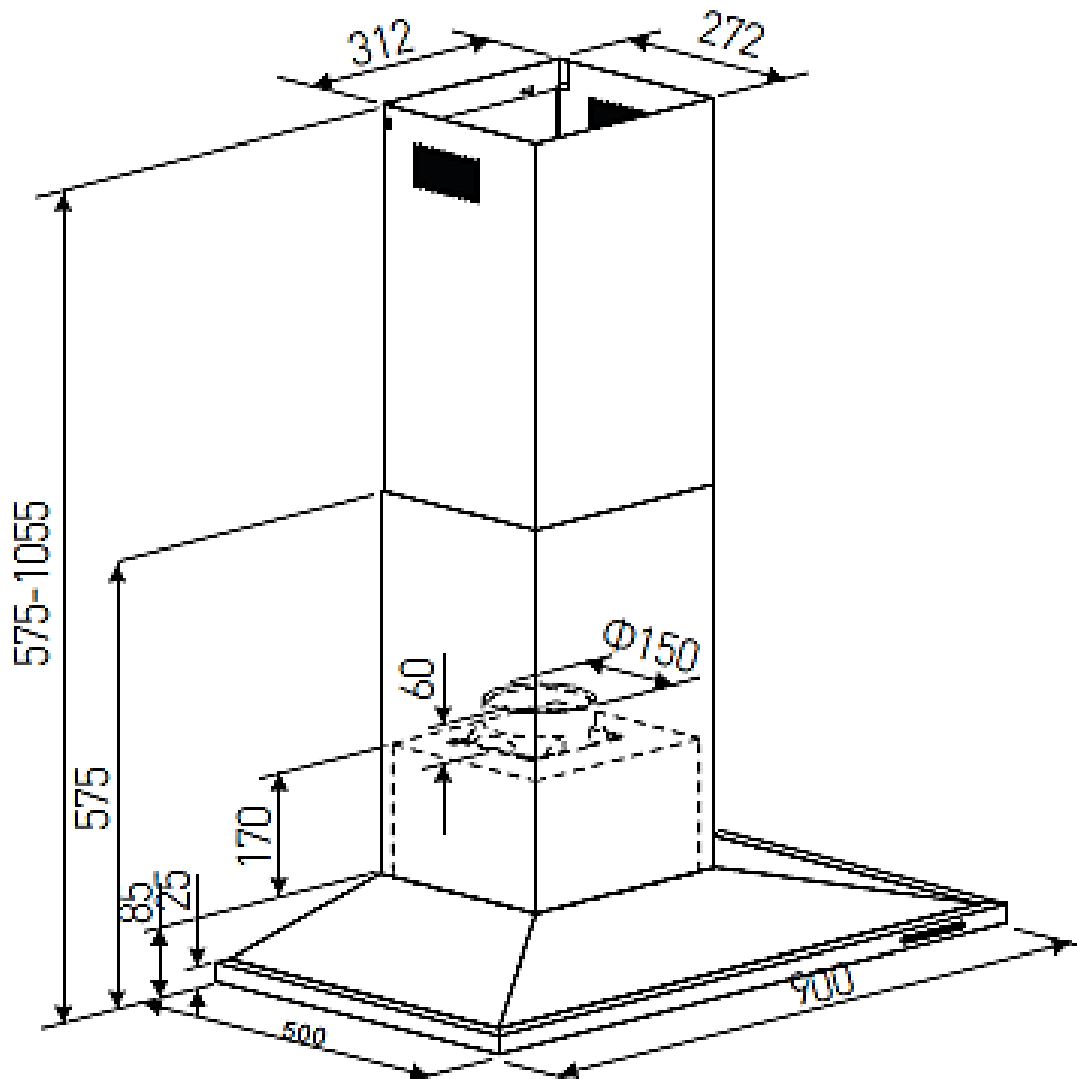

Description: **ROBINHOOD 90CM WALL CANOPY RANGEHOOD, STAINLESS STEEL**

Model Number: **RWD3CL9SS**

Model pictured: **RWD3CL9SS**

# Exploded view

*Model & Parts may vary slightly from images pictured*