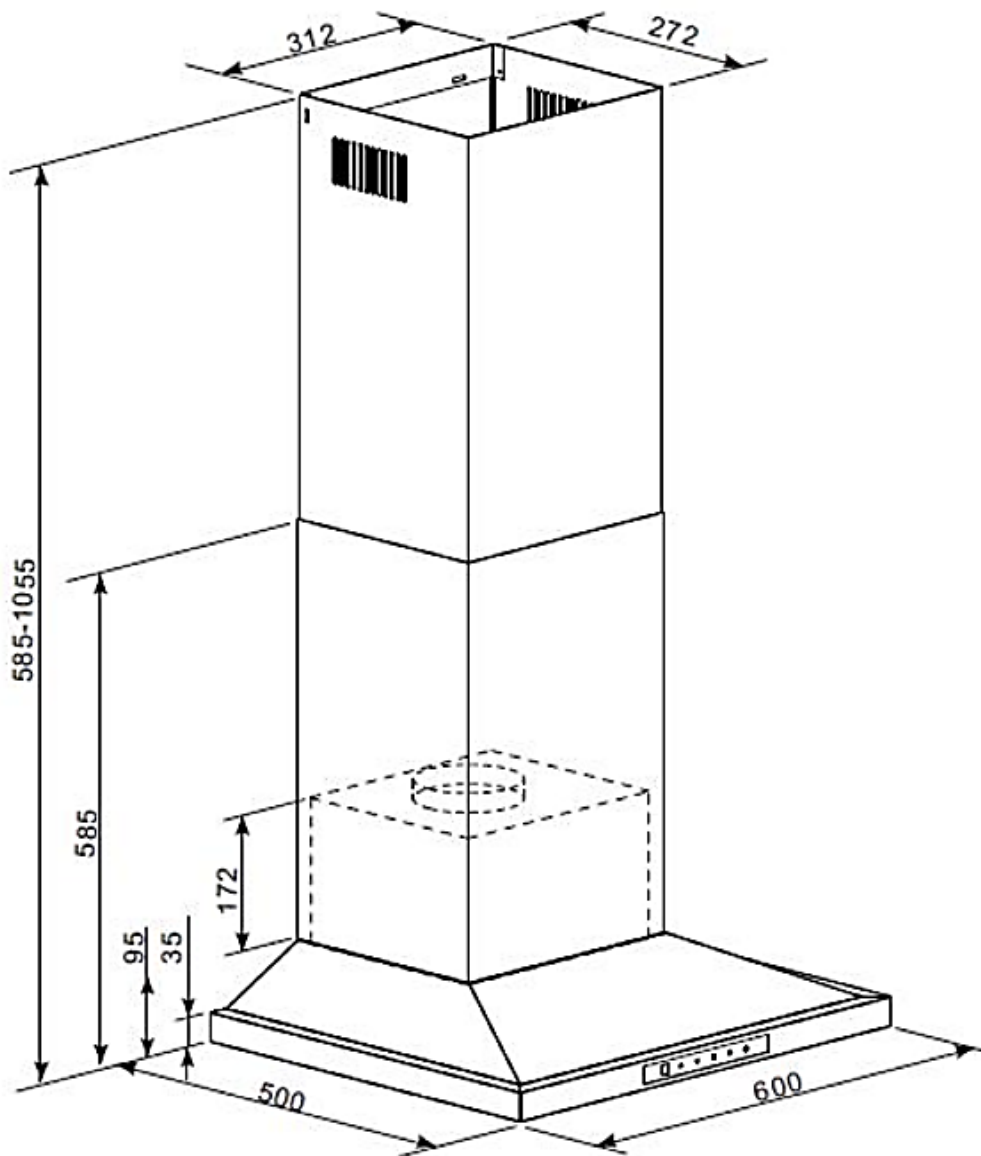

Description: **ROBINHOOD 60CM WALL CANOPY RANGEHOOD, STAINLESS STEEL**

Model Number: **RWD3CL6SS**

Model pictured: **RWD3CL6SS**

# Exploded view

Model & Parts may vary slightly from images pictured