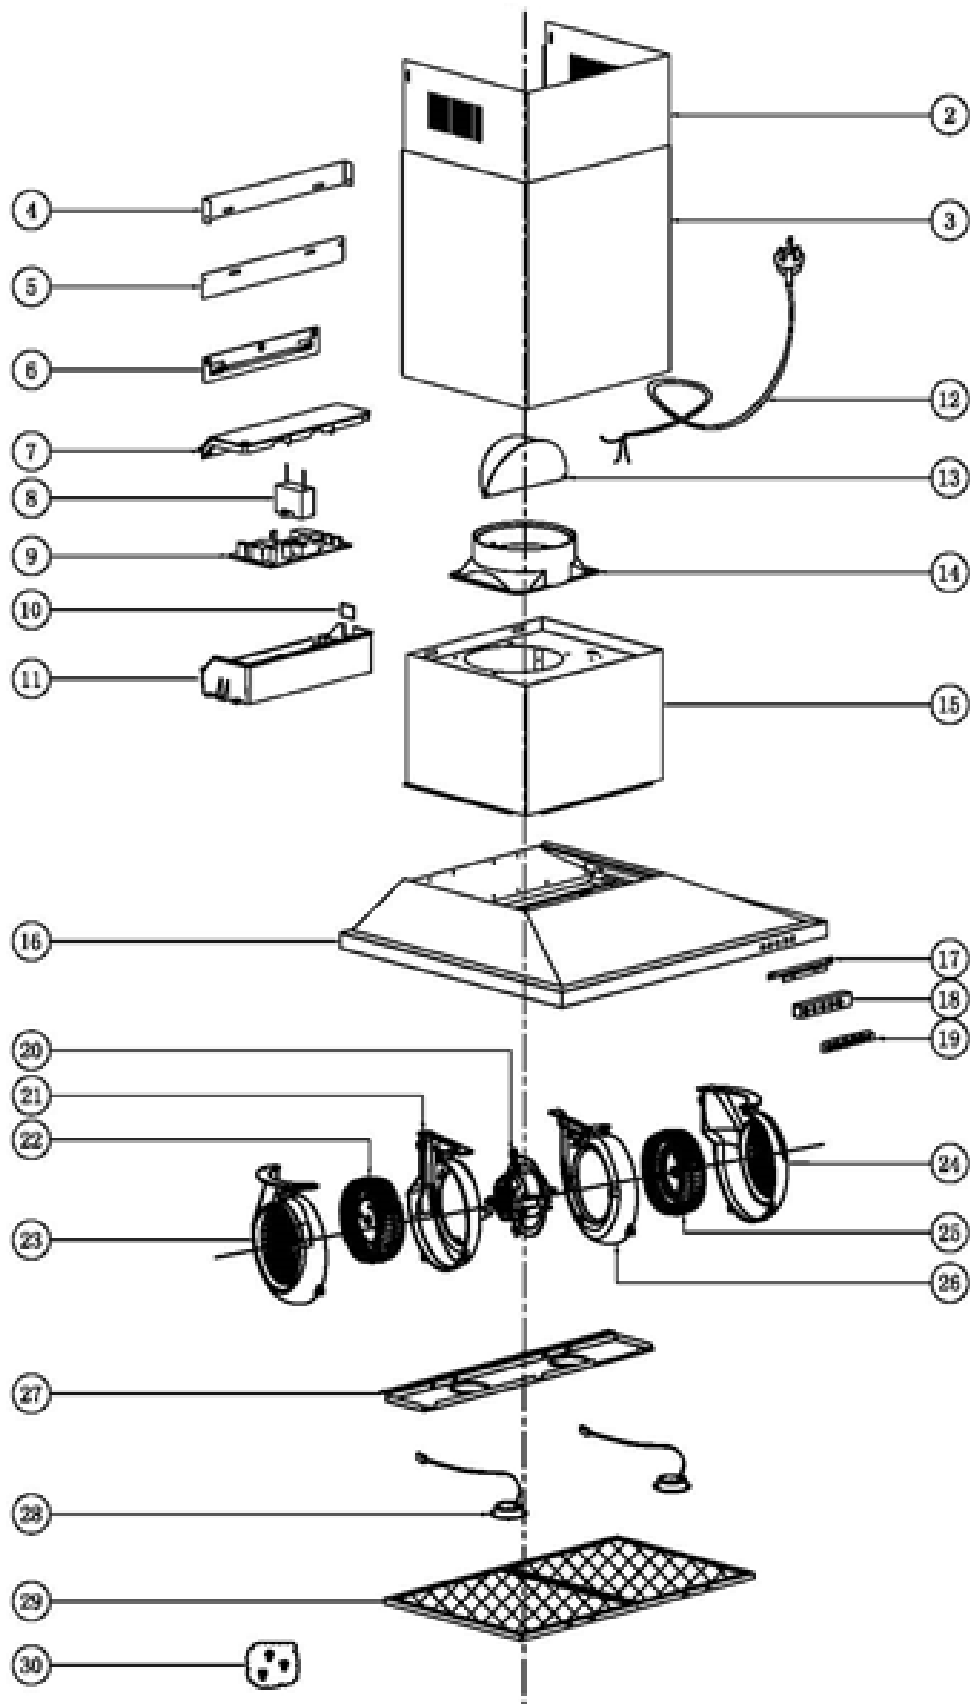

Description: **ROBINHOOD 60CM WALL CANOPY RANGEHOOD, STAINLESS STEEL**

Model Number: **RWD3CL6SS**

Model pictured: **RWD3CL6SS**

# Exploded view

Model & Parts may vary slightly from images pictured

## Parts List

Item	Description	Part Number	Qty on Product
2	Inner chimney	1130204281	1 pc
3	Outer chimney	1130201648	1 pc
Optional	Extension flue kit to suit 2.7m ceiling	RWDRWJEXTKIT27	1 set
	Extension flue kit to suit 3.0m ceiling	RWDRWJEXTKIT30	1 set
4	Inner chimney bracket	1140400082	1 pc
5	Outer chimney bracket	1140400083	1 pc
6	Hook	1140400087	1 pc
7	Electrical box cover	12001010200228	1 pc
8	Capacitor	1400100201	1 pc
9	PCB board	1400500494	1 pc
10	Electrical box seal cover	12001010200261	1 pc
11	Electrical box	12001010200229	1 pc
12	Cable with plug	1400400050	1 pc
13 & 14	One-way valve	AO150	1 set
15	Motor casing	1139803514	1 set
16	Casing assembly	1139803011	1 set
17	Switch bracket	1130401583	1 set
18	Switch box	120010300104	1 pc
19	Switch board	1400500595	1 pc
20 & 21 & 22 & 23 & 24 & 25 & 26	Motor assembly	1400200412	1 set
27	Lamp plate	1130202600	1 pc
28	LED light	1400600304	2 pcs
29	AI filter with S/S surface (259.3*319.5)	1300100235	2 pcs
Optional	Charcoal filters	2536	Pack of 2
30	Screw bag	AT3503B9SW	1 bag