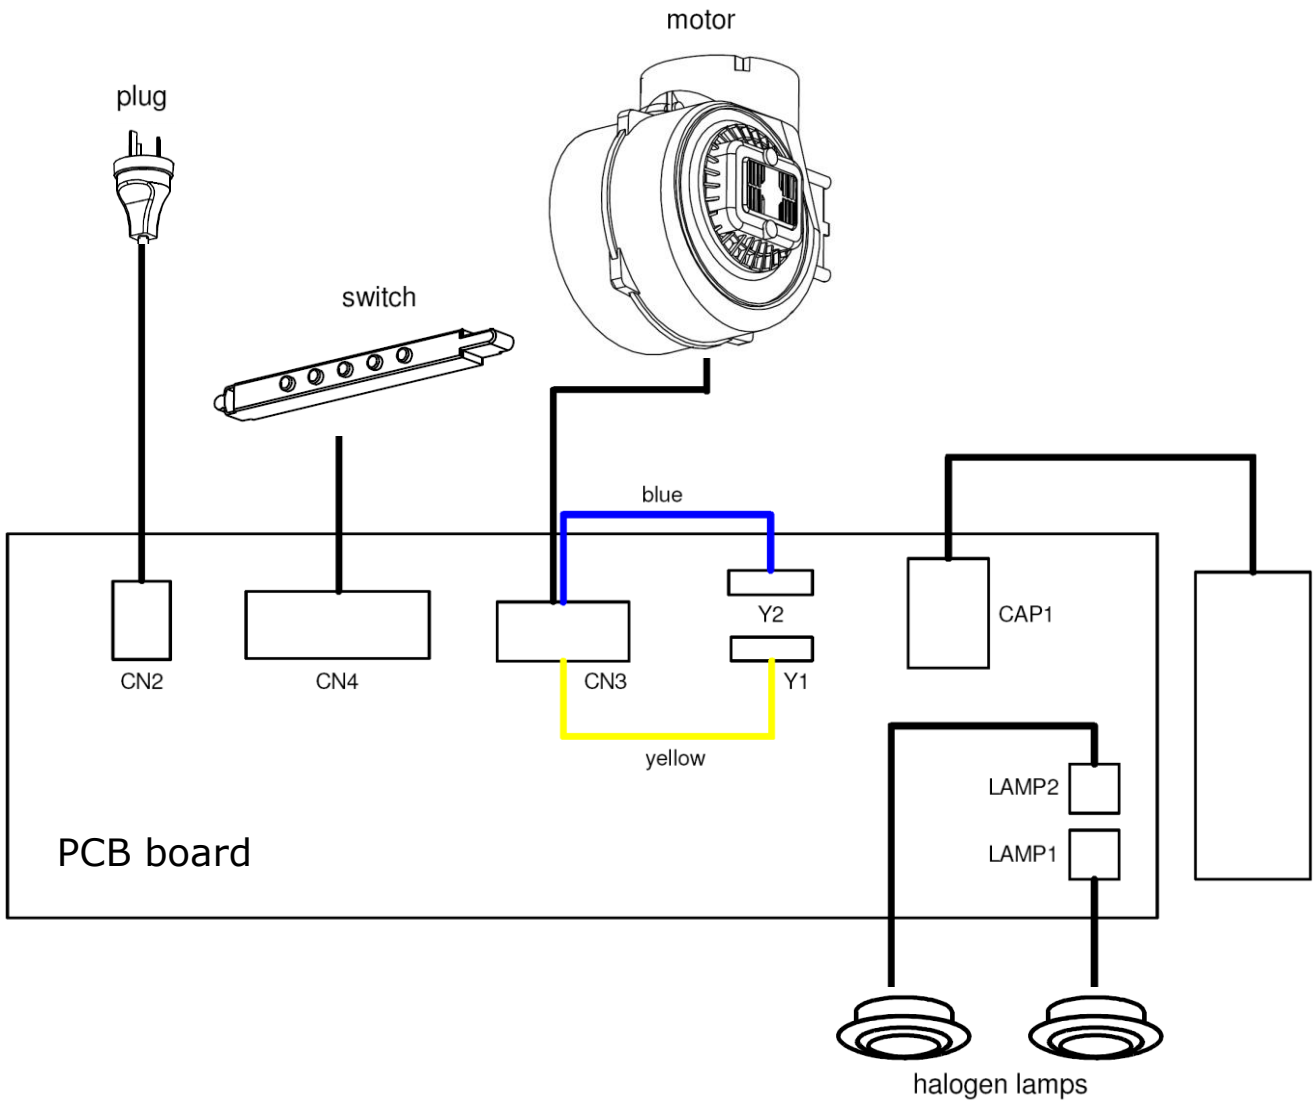

Wiring diagram

New Zealand

Monaco Corporation Ltd
Telephone: (09) 415 6000
Facsimile: (09) 415 7400
Email: enquiries@robinhood.co.nz
www.robinhood.co.nz

Australia

Shiro Australia Pty Ltd
(ABN 28 002 386 129)
Telephone: 1800 648 556
Facsimile: 1800 628 577
Email: enquiries@robinhood.com.au
www.robinhood.com.au