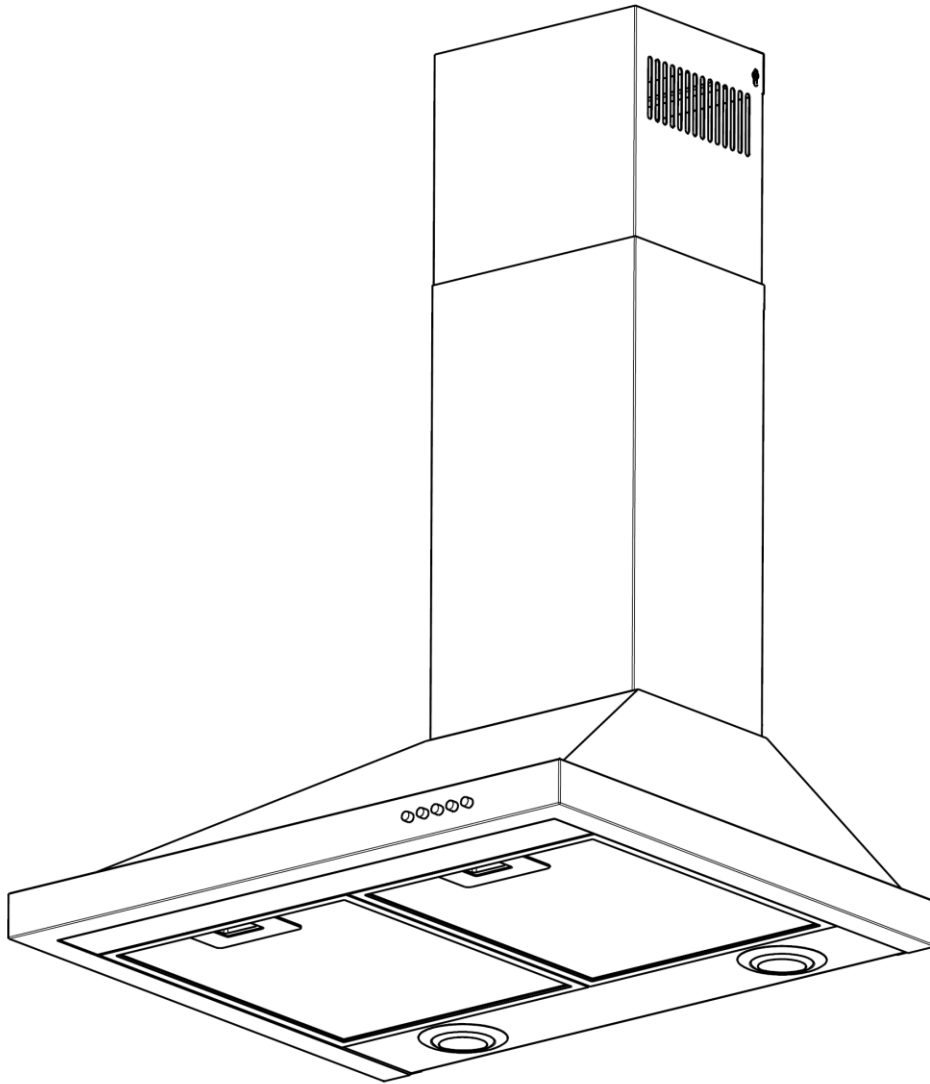

Service Manual

Description: **ROBINHOOD CANOPY RANGEHOOD**
Model Number: **RWC3CH6SS, RWC3CH9SS, RWC3CH6WH, RWC3CH9WH, RWC3CL6WH, RWC3CL6WHA, RWC3CL6WHT, RWC3CL6SS, RWC3CL9WH, RWC3CL9SS**

Model pictured: **RWC3CH6SS**

Exploded view

		Part number
Item	Description	
1	Power cord	115200
2	Chimney bracket top	115201
N/S	Chimney bracket lower	114332
3	Chimney top - Stainless Steel	115202
3	Chimney Top - White	115220
4	Chimney bottom - Stainless Steel	115203
4	Chimney bottom - White	115221
4A	Chimney extension - S/Steel 900-1350mm for 3048mm ceiling	2188
4B	Chimney extension - S/Steel 900-1850mm for 3658mm ceiling	2189
4A	Chimney extension - White 900-1350mm for 3048mm ceiling	2180
4B	Chimney extension - White 900-1850mm for 3658mm ceiling	2181
5	Mounting bracket	115204
6	Halogen light assembly (to suit models RWC3CH6SS, RWC3CH9SS, RWC3CH6WH, RWC3CH9WH)	115205
	LED light assembly (to suit model RWC3CL6WHA)	ATKL10
	LED light assembly (to suit models RWC3CL6WH, RWC3CL6WHT, RWC3CL6SS, RWC3CL9WH, RWC3CL9SS)	ATKL2501
6A	Halogen bulb (not shown; to suit models RWC3CH6SS, RWC3CH9SS, RWC3CH6WH, RWC3CH9WH)	104467
	LED bulb	NA (GU10 bulbs available from hardware stores)
7	PCB board	115206
NS	Capacitor	115219
8	Filter Std Single 258 x 318 (600 model)	115207
	Filter Std Single 272 x 319 (900 model)	115214
	Filter Charcoal 258 x 318 (2 pack for 600 model)	2536
	Filter Charcoal 272 x 319 (3 pack for 900 model)	2537
9	PCB cover	115208
10	Switch assembly - Chrome buttons	115209
10	Switch Assembly - White Buttons	115209WH
11	Motor (see below for duct adaptor)	115210
12	Clamp for power cord	115211
13	Duct adaptor	115218
n/s	Installation kit	115217