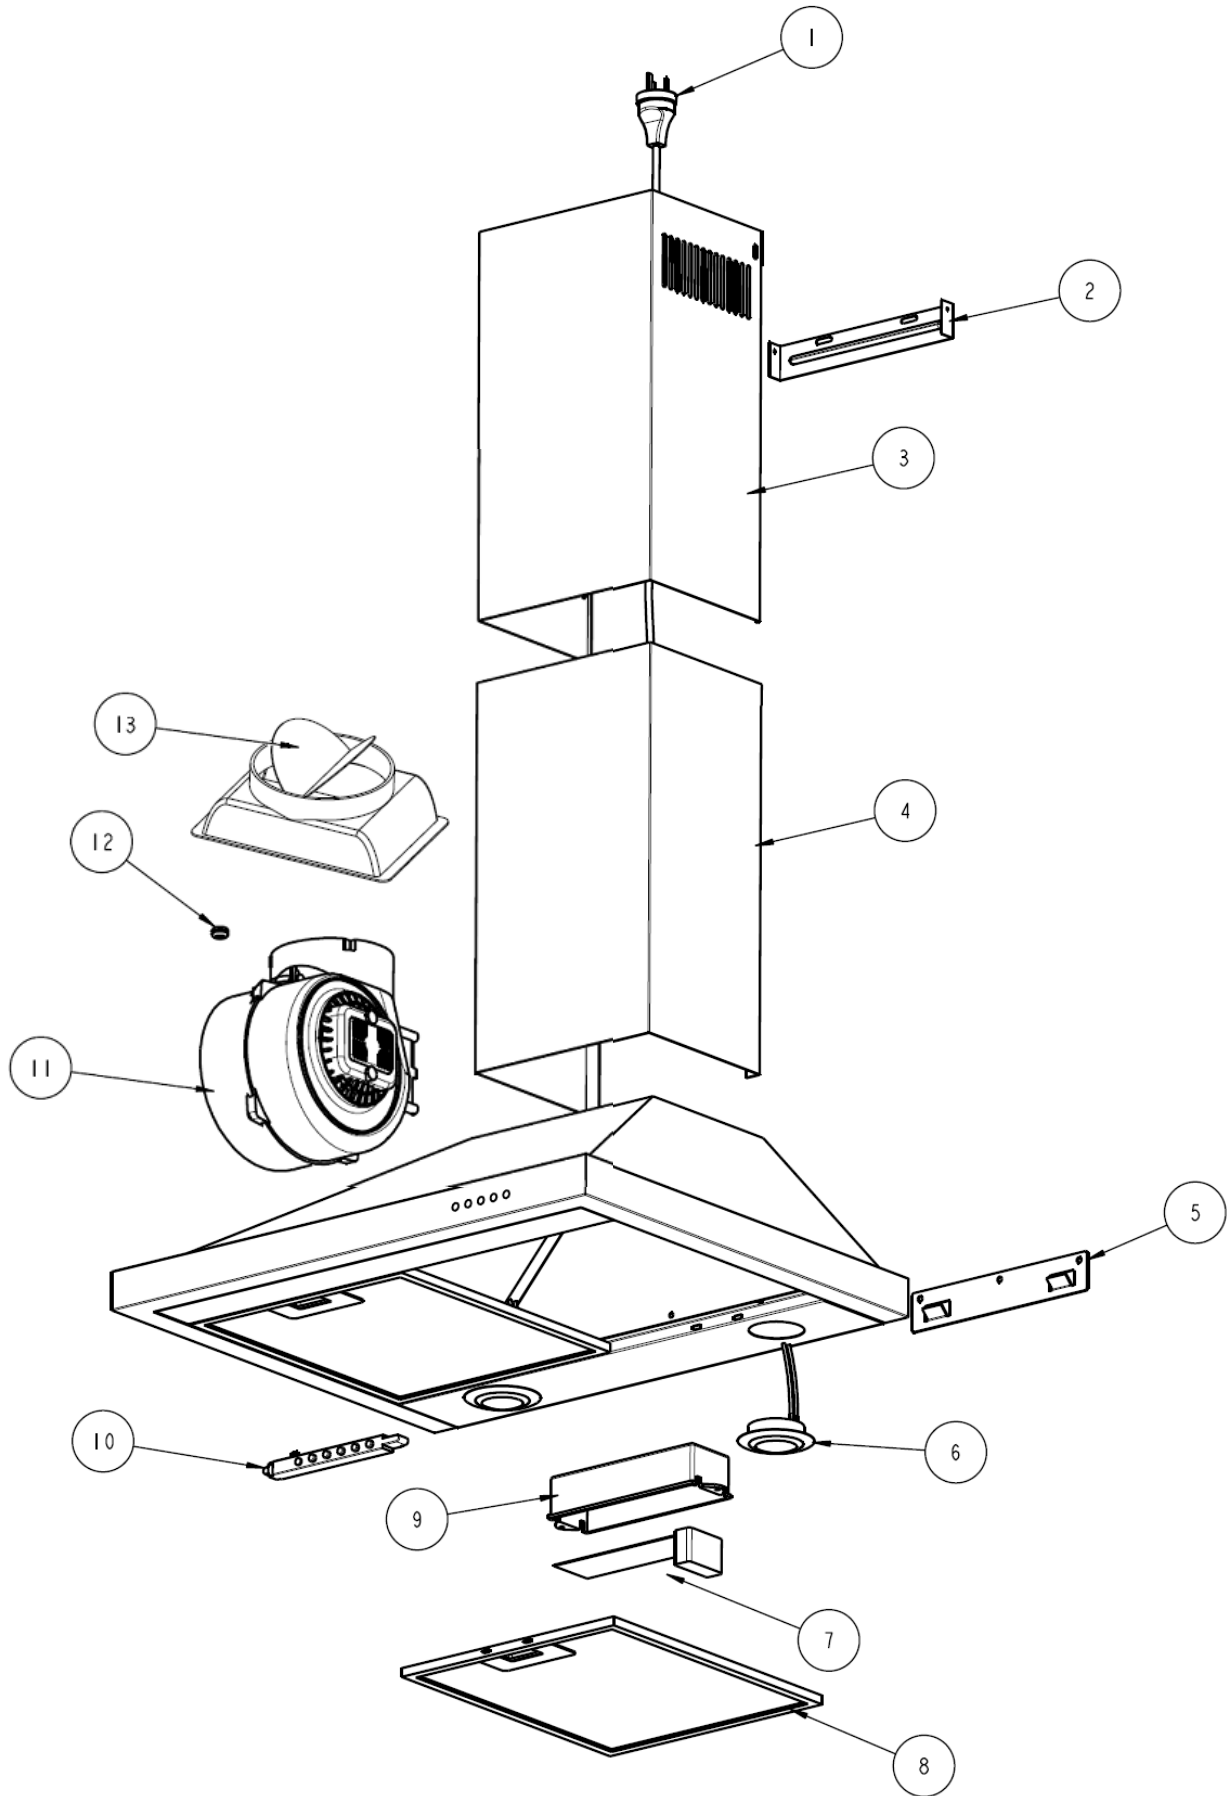

Service Manual

Description: **ROBINHOOD CANOPY RANGEHOOD**
Model Number: **RWC3CH6SS, RWC3CH9SS, RWC3CH6WH, RWC3CH9WH, RWC3CL6WH, RWC3CL6WHA, RWC3CL6WHT, RWC3CL6SS, RWC3CL9WH, RWC3CL9SS**

Model pictured: **RWC3CH6SS**

Exploded view

		Part number
Item	Description	
1	Power cord	115200
2	Chimney bracket top	115201
N/S	Chimney bracket lower	114332
3	Chimney top - Stainless Steel	115202
3	Chimney Top - White	115220
4	Chimney bottom - Stainless Steel	115203
4	Chimney bottom - White	115221
4A	Chimney extension - S/Steel 900-1350mm for 3048mm ceiling	2188
4B	Chimney extension - S/Steel 900-1850mm for 3658mm ceiling	2189
4A	Chimney extension - White 900-1350mm for 3048mm ceiling	2180
4B	Chimney extension - White 900-1850mm for 3658mm ceiling	2181
5	Mounting bracket	115204
6	Halogen light assembly (to suit models RWC3CH6SS, RWC3CH9SS, RWC3CH6WH, RWC3CH9WH)	115205
	LED light assembly (to suit model RWC3CL6WHA)	ATKL10
	LED light assembly (to suit models RWC3CL6WH, RWC3CL6WHT, RWC3CL6SS, RWC3CL9WH, RWC3CL9SS)	ATKL2501
6A	Halogen bulb (not shown; to suit models RWC3CH6SS, RWC3CH9SS, RWC3CH6WH, RWC3CH9WH)	104467
	LED bulb	NA (GU10 bulbs available from hardware stores)
7	PCB board	115206
NS	Capacitor	115219
8	Filter Std Single 258 x 318 (600 model)	115207
	Filter Std Single 272 x 319 (900 model)	115214
	Filter Charcoal 258 x 318 (2 pack for 600 model)	2536
	Filter Charcoal 272 x 319 (3 pack for 900 model)	2537
9	PCB cover	115208
10	Switch assembly - Chrome buttons	115209
10	Switch Assembly - White Buttons	115209WH
11	Motor (see below for duct adaptor)	115210
12	Clamp for power cord	115211
13	Duct adaptor	115218
n/s	Installation kit	115217