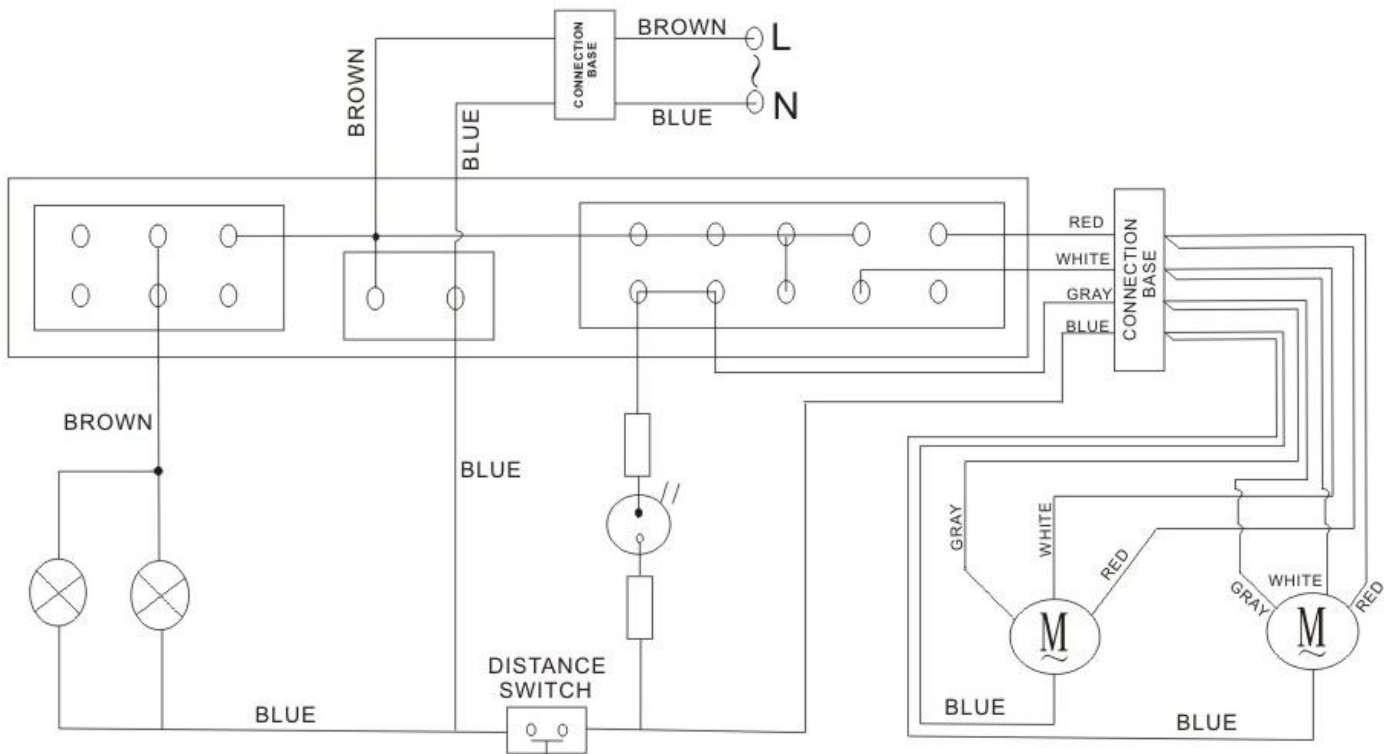

RTA3CI6WH Wiring Diagram

New Zealand

Parbury Building Products (NZ)
Telephone: 0800 760 667
Facsimile: 0800 276 246
Email: enquiries@robinhood.co.nz
www.robinhood.co.nz

Australia

Parbury Pty Ltd
(ABN 83 004 568 138)
Telephone: 1800 648 556
Facsimile: 1800 628 577
Email: enquiries@robinhood.com.au
www.robinhood.com.au