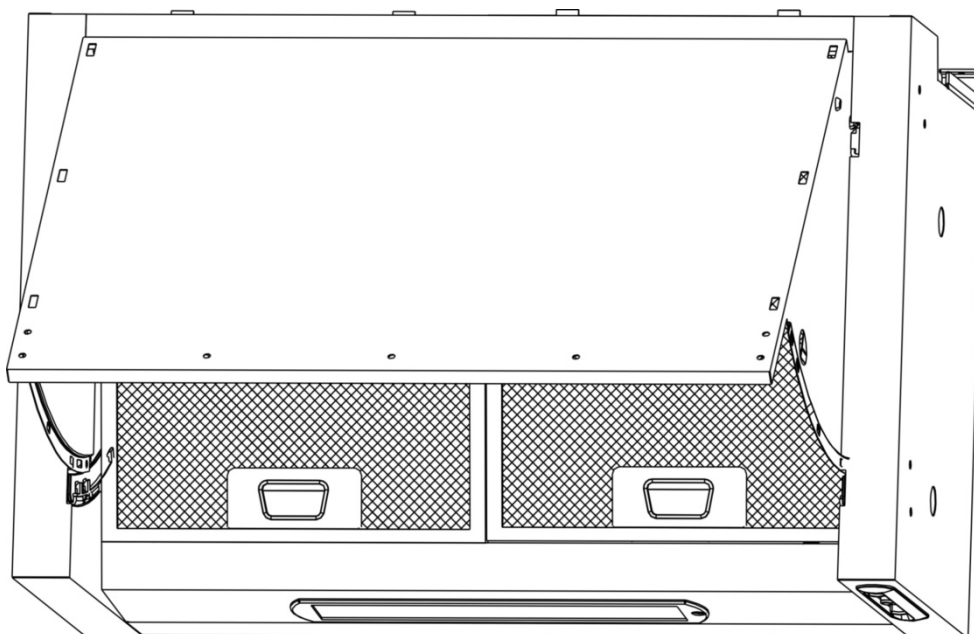

Description: **ROBINHOOD FILTERHOOD RANGEHOOD**
Model Number: **RTA3CI6WH**

Model pictured: **RTA3CI6WH**

Exploded view

		Part number
Item	Description	
1	Micro Switch	114510
2	Lamp Glass Cover	114511
3	Incandescent Lamp Bulb 40W EC14 (1 off)	110023
4	Lamp Socket (1 off)	114512
5	Lamp Socket Covers Set (2 off)	114513
6	Aluminium Filter Std 256 x 332 (pack of 2)	114514
7	Filter Charcoal 176mm Diameter (pack of 2) – available as accessory	2618
8	3 Speed Centrifugal Motor	114515
9	Motor Vane/Fan	114516
10	Motor Support	114517
11	Slide Switch Assembly	88000001165
12	Outlet Cover	114519
13	Side rail guide (small)	09020100368
14	Side rail guide (large)	09020100367