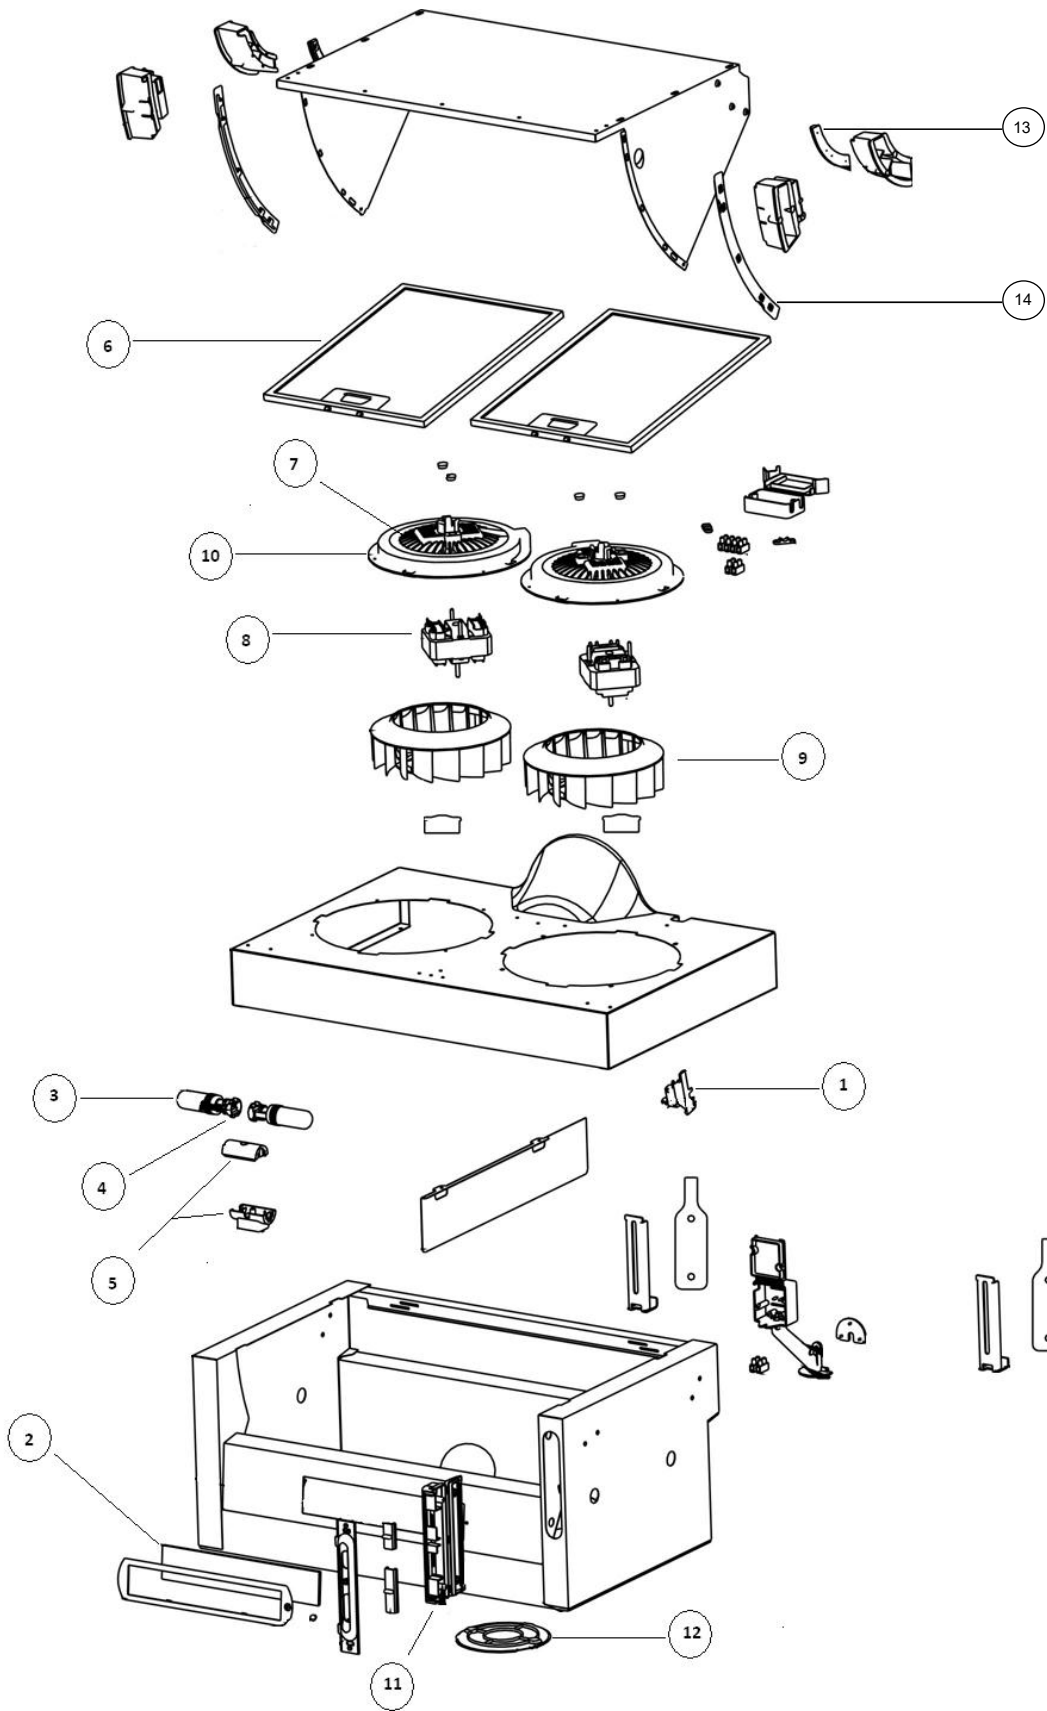

Description: **ROBINHOOD FILTERHOOD RANGEHOOD**
Model Number: **RTA3CI6WH**

Model pictured: **RTA3CI6WH**

Exploded view

		Part number
Item	Description	
1	Micro Switch	114510
2	Lamp Glass Cover	114511
3	Incandescent Lamp Bulb 40W EC14 (1 off)	110023
4	Lamp Socket (1 off)	114512
5	Lamp Socket Covers Set (2 off)	114513
6	Aluminium Filter Std 256 x 332 (pack of 2)	114514
7	Filter Charcoal 176mm Diameter (pack of 2) – available as accessory	2618
8	3 Speed Centrifugal Motor	114515
9	Motor Vane/Fan	114516
10	Motor Support	114517
11	Slide Switch Assembly	88000001165
12	Outlet Cover	114519
13	Side rail guide (small)	09020100368
14	Side rail guide (large)	09020100367