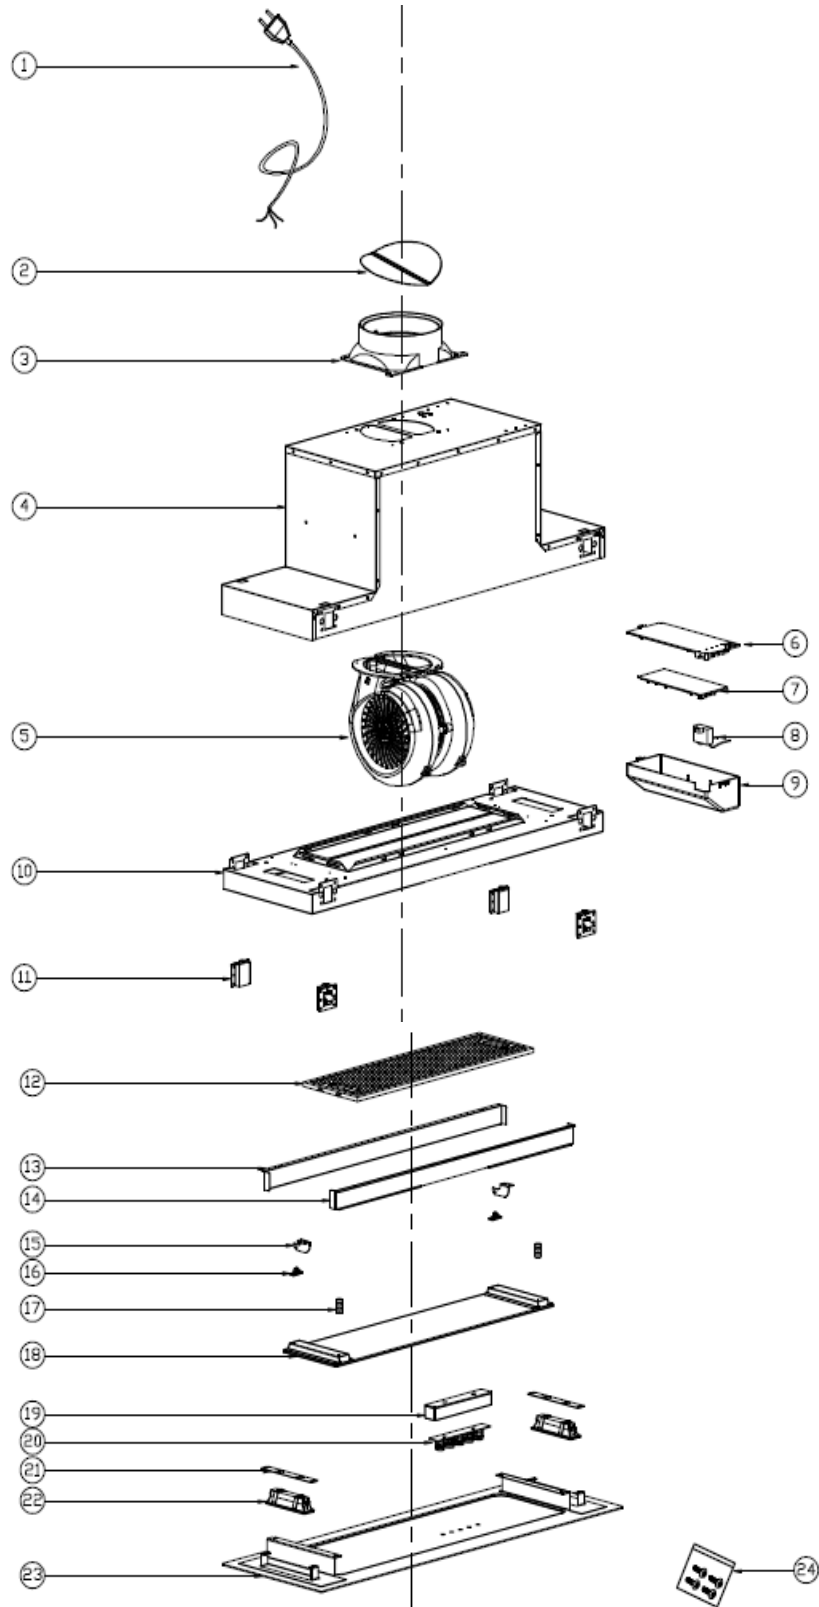

Description: **ROBINHOOD UNDERMOUNT RANGEHOOD 75CM BLACK/WHITE GLASS**
Model Number: RPD3CL7BK,RPD3CL7WH

Model pictured: RPD3CL7BK,RPD3CL7WH

Exploded View (RPD3CL7BK, RPD3CL7WH)

Parts List

Item	Part Number	Description
1	ATAUP3B01	Wire& plug
2&3	AO150	Duct adaptor
5	ATMTAC3701	motor assembly
6	12001010200143	PCB box cover
9	12001010200017	PCB box bottom
7	1400500180	PCB board
8	ATCP05	Capacitor
11	1129900029AN	Bracket assembly
12	1300100315	Al. filter
13-18	Not available	
19&20	1400500199A	Touch control
22	1400600362	LED light
24	S6008CC	Screw kit