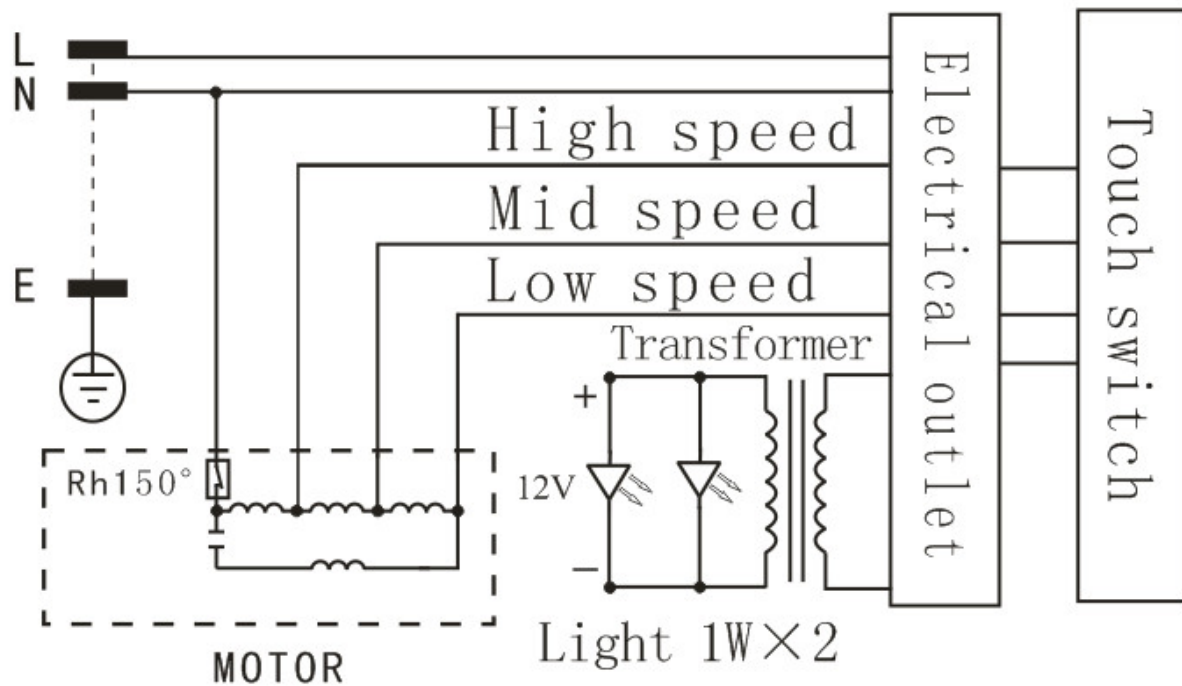

Parts List

Item	Part Number	Description
1	ATAUP3B01	Wire& plug
2&3	AO150	Duct adaptor
5	ATMTAC3701	motor assembly
6	12001010200143	PCB box cover
9	12001010200017	PCB box bottom
7	1400500180	PCB board
8	ATCP05	Capacitor
11	1129900029AN	Bracket assembly
12	1300100315	Al. filter
13-18	Not available	
19&20	1400500199A	Touch control
22	1400600362	LED light
24	S6008CC	Screw kit

Wiring Diagram

AC 220-240V /50Hz

New Zealand

Monaco Corporation Ltd
Telephone: (09) 415 6000
Facsimile: (09) 415 7400
Email: enquiries@robinhood.co.nz
www.robinhood.co.nz

Australia

Shriro Australia Pty Limited
ABN 28 002 386 129
Telephone: 1800 648 556
Facsimile: 1800 628 577
Email: enquiries@robinhood.com.au
www.robinhood.com.au