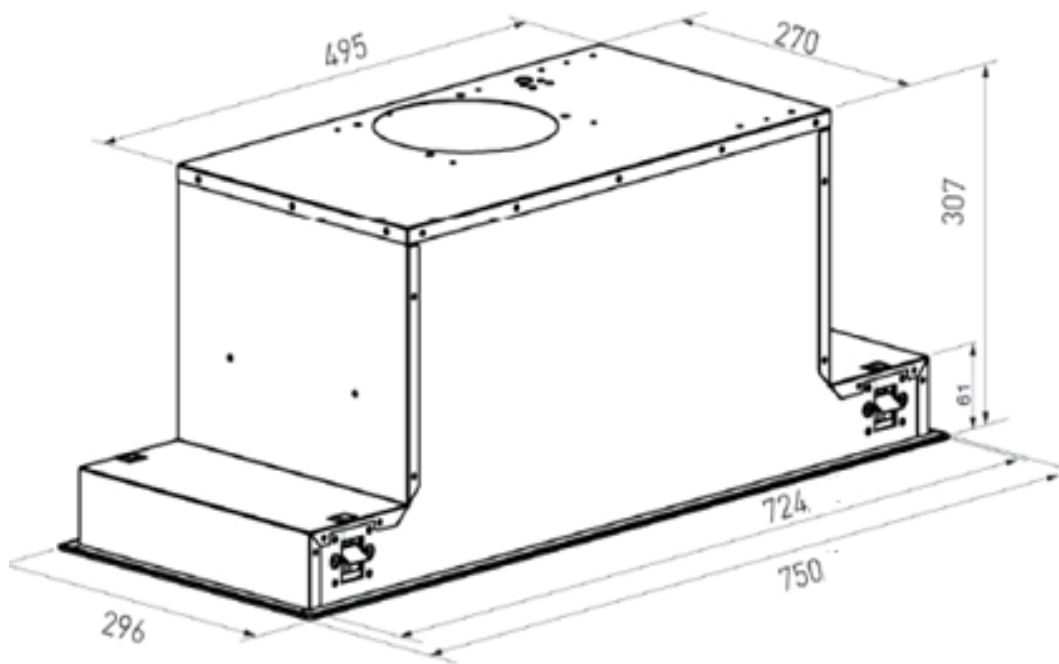

Description: **ROBINHOOD UNDERMOUNT RANGEHOOD 75CM BLACK/WHITE GLASS**
Model Number: RPD3CL7BK,RPD3CL7WH

Model pictured: RPD3CL7BK,RPD3CL7WH

Exploded View (RPD3CL7BK, RPD3CL7WH)

Parts List

Item	Part Number	Description
1	ATAUP3B01	Wire& plug
2&3	AO150	Duct adaptor
5	ATMTAC3701	motor assembly
6	12001010200143	PCB box cover
9	12001010200017	PCB box bottom
7	1400500180	PCB board
8	ATCP05	Capacitor
11	1129900029AN	Bracket assembly
12	1300100315	Al. filter
13-18	Not available	
19&20	1400500199A	Touch control
22	1400600362	LED light
24	S6008CC	Screw kit