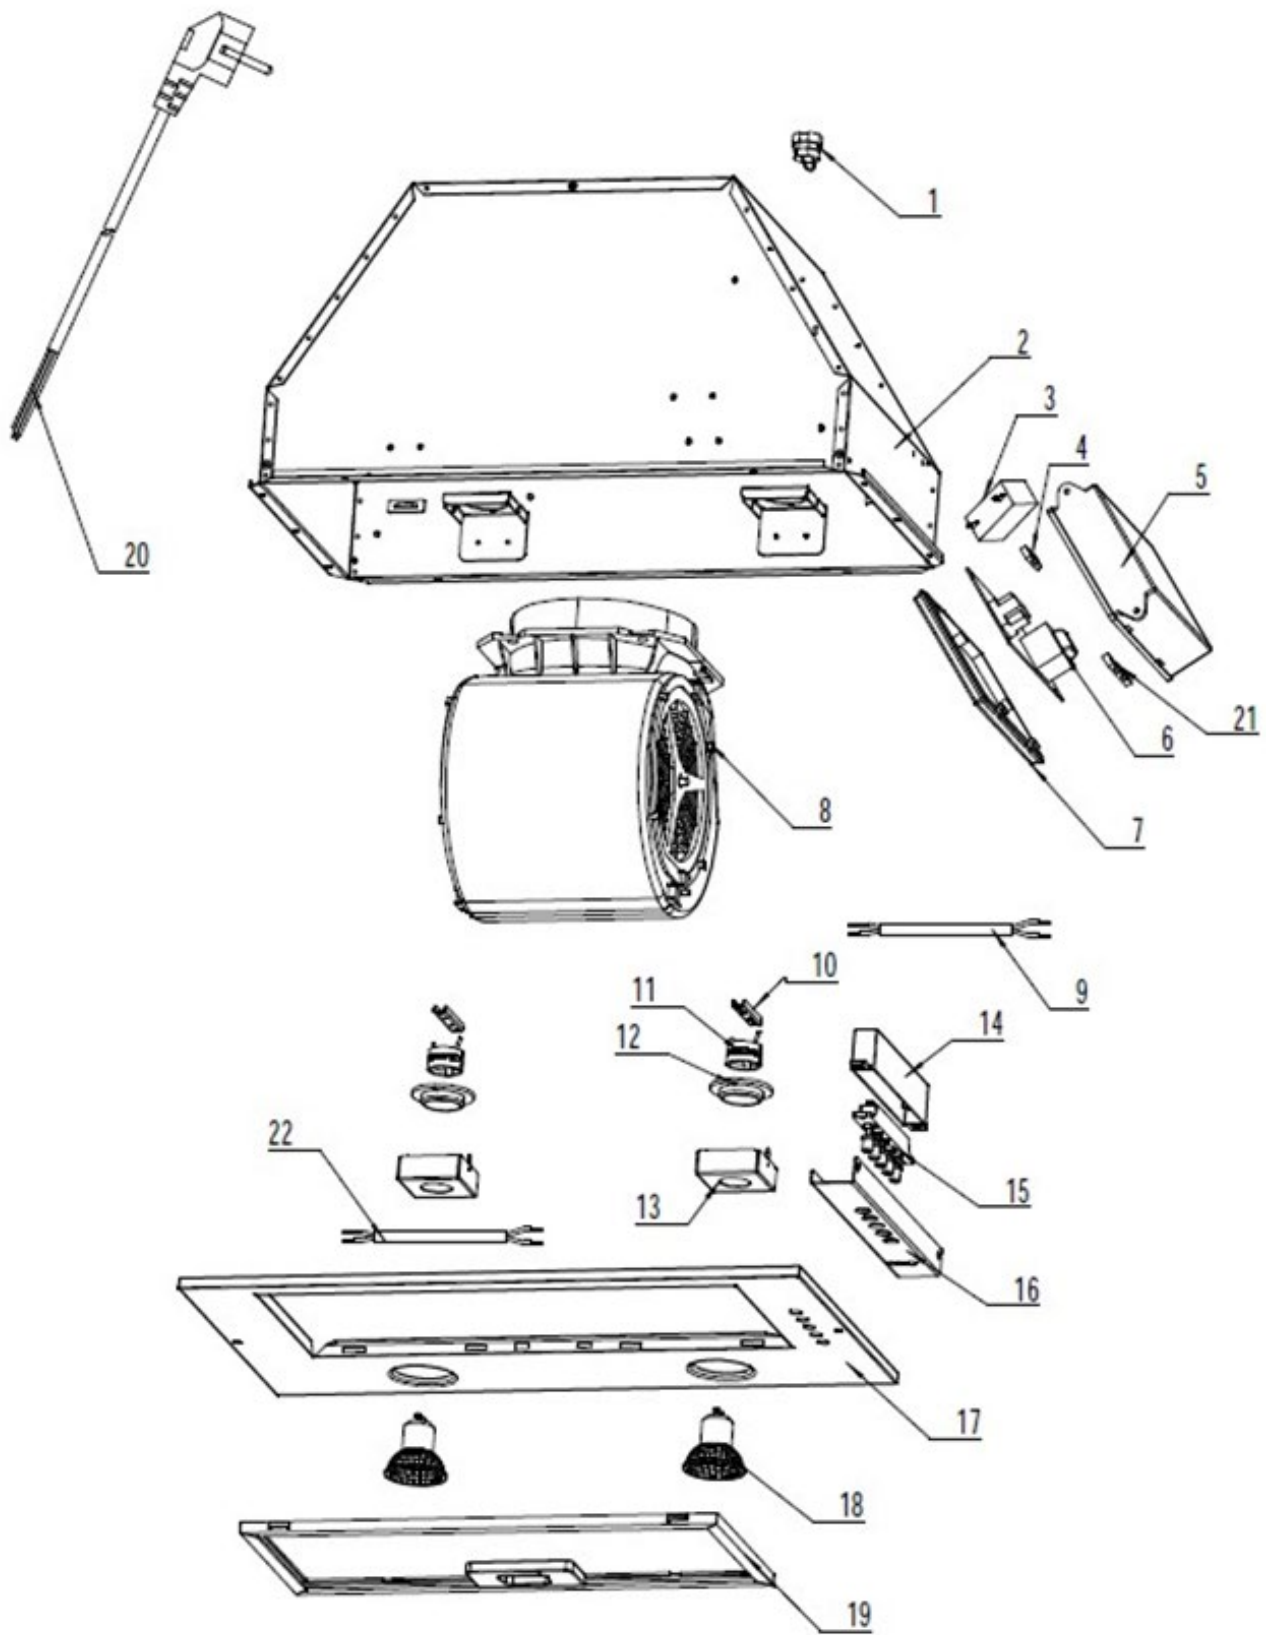

Description: **ROBINHOOD POWER PACK**
Model Number: RPB3CL6SS/WH (520mm) RPB3CL9SS/WH (696mm)

Exploded view

Item	Description	Part number
	Electrical Components	
1,2,4,5,6,7,9,10,11,12,13,21,22	Not available as spare parts	
3	Capacitor	09040200014
8	Motor Assembly	09040100060
15	Switch	09040300020
20	Power Cord	09040700053
18	LED Light	09040400043
6	Circuit Board	09040500020
	Filters	
19	Aluminium Filter For RPB 900mm Actual 696mm	09070100002
	Aluminium Filter For RPB 600mm Actual 520mm	09070100121
	Charcoal Filter Mat For RPB 900mm 475*154*5mm	09070100055
	Charcoal Filter Mat For RPB 600mm 374*140*5mm	09070100054
	Other	
14	Switch Box	09020300101
16	Switch Bracket	09010600010
17	Front Panel for RPB3CL9SS	09010101322001.001
	Front Panel for RPB3CL6SS	09010101321001.001