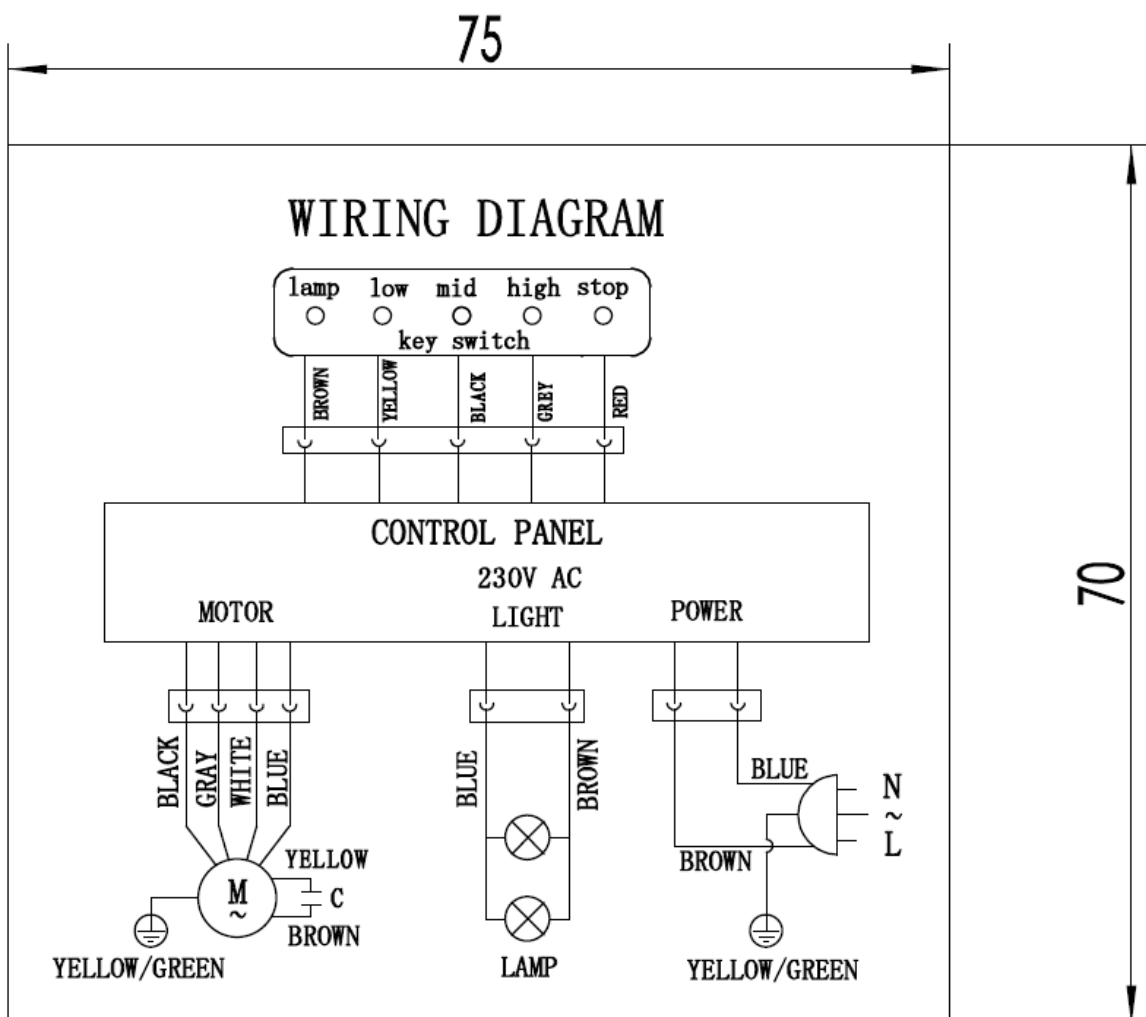

Wiring diagram

New Zealand
Monaco Corporation Ltd
Telephone: (09) 415 6000
Facsimile: (09) 415 7400
Email: enquiries@robinhood.co.nz
www.robinhood.co.nz

Australia
Shriro Australia Pty Limited
ABN 28 002 386 129
Telephone: 1800 648 556
Facsimile: 1800 628 577
Email: enquiries@robinhood.com.au
www.robinhood.com.au

Robinhood