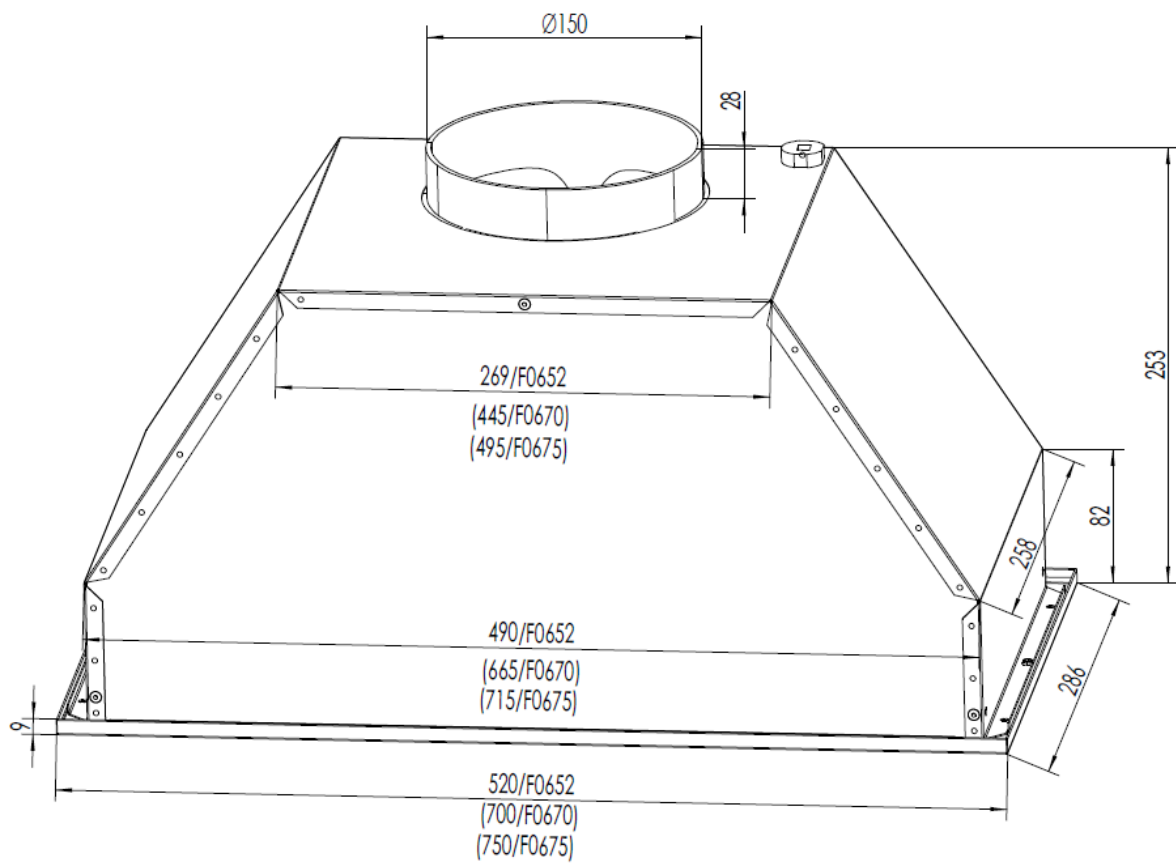

Description: **ROBINHOOD POWER PACK**
Model Number: RPB3CL6SS/WH (520mm) RPB3CL9SS/WH (696mm)

Exploded view

Item	Description	Part number
	Electrical Components	
1,2,4,5,6,7,9,10,11,12,13,21,22	Not available as spare parts	
3	Capacitor	09040200014
8	Motor Assembly	09040100060
15	Switch	09040300020
20	Power Cord	09040700053
18	LED Light	09040400043
6	Circuit Board	09040500020
	Filters	
19	Aluminium Filter For RPB 900mm Actual 696mm	09070100002
	Aluminium Filter For RPB 600mm Actual 520mm	09070100121
	Charcoal Filter Mat For RPB 900mm 475*154*5mm	09070100055
	Charcoal Filter Mat For RPB 600mm 374*140*5mm	09070100054
	Other	
14	Switch Box	09020300101
16	Switch Bracket	09010600010
17	Front Panel for RPB3CL9SS	09010101322001.001
	Front Panel for RPB3CL6SS	09010101321001.001