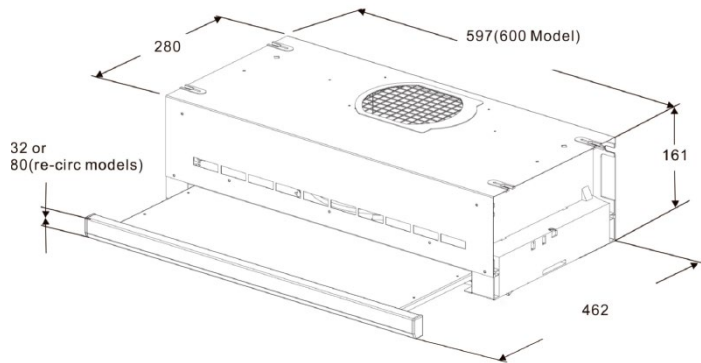

Description

ROBINHOOD SLIDEOUT RANGEHOOD 60CM
RO61SSWH80

Key Features

Max Motor Performance
 397 m³/hr

Power Levels
 3

Control Type
 Rocker switch

Lighting
 2*50W Halogen lights

Venting Type
 To be rear ducted or recirculated

Dated: 07/03/2023

Specifications

Voltage	240V
Frequency	50HZ
Motor Type	Axial motor
Max Motor Performance	397m ³ /hr
Lighting	2*50W Halogen lights
Total Power	160W
Controls	Rocker switch
Speed Levels	2
Filters	3 layers Aluminum filter
Charcoal Filters	Optional, Item code 14951
Rear Ducting Dimensions	285*75mm
Rear Ducting Kit	Optional, item code RHURCADUCTKIT
Power Cord Length	1.2m
Product Dimensions (WxDxH)	597 x 280 x 161mm
Packaging Dimensions (WxDxH)	640 x 340 x 200mm
Gross/ Net Weight	6.5/6.1 Kg