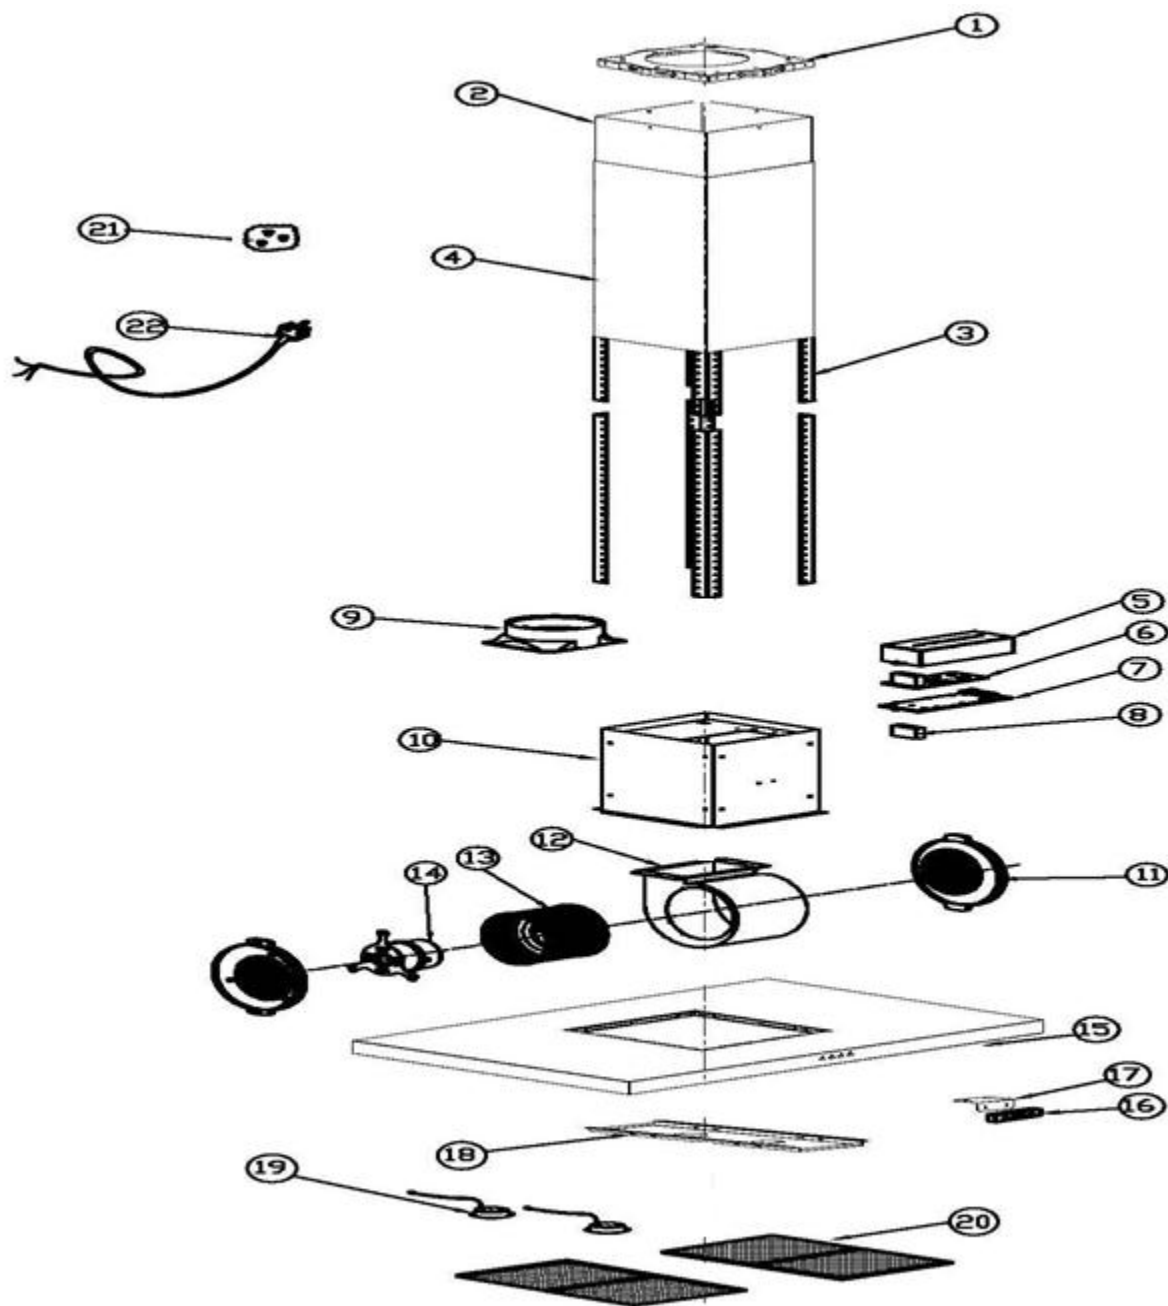

Description:

ROBINHOOD ISLAND CANOPY 90CM

Model Numbers:

RIE3CL9SS

Product may vary slightly from the picture

Exploded view

Note: Some components are not available outside production

Item	Description	Part number
1	Mounting Plate	115353
2	Standard Chimney Top 600mm	115345
3	Frame Lower Support	115354
4	Standard Chimney Bottom 600mm	115346
5,7	PCB Cover	115208
6	Printed Circuit Board	115348
8	Capacitor 220V/50HZ, 8UF	115349
9	Duct Adaptor	115218
10, 15, 17, 18	Do Not Stock	DNS
11-14	Motor 1000m3/H	115347
16	Switch Assembly AYD-004 Green	115290
19	LED Light Assembly KL-08	115350
20	Standard Aluminium Filter Single	115351
NS	Charcoal Filter 3 Pack	2620
21	Installation Kit	115355
22	Power Cord incl. Plug	115200
NS	Chimney Extension 10ft Ceiling	2205