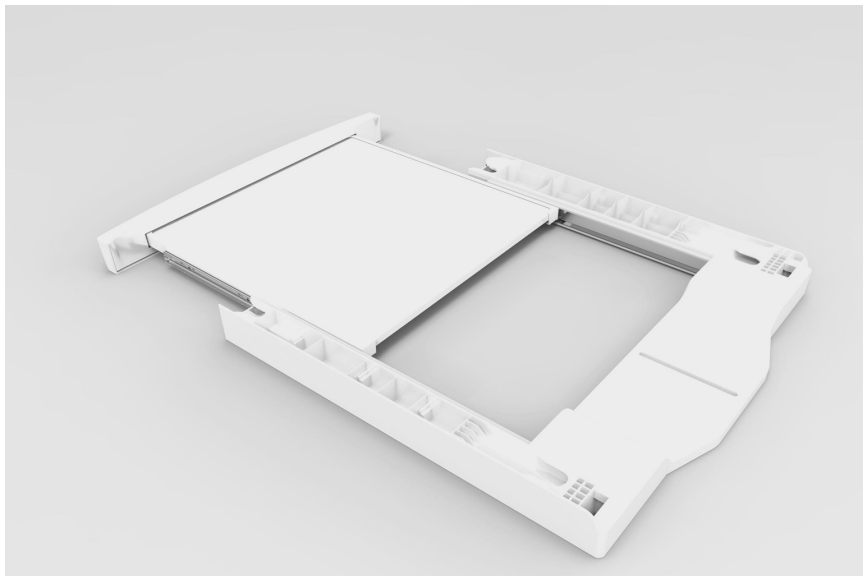

Description

ROBINHOOD WASHER & DRYER STACKING KIT
RHWDSTACKKIT

Suitable for:

RHWM9W+RHCD7W

RHFL75W+RHCD7W

Stacking Kit Dimensions:

Kit dimensions(mm) 636*590**59

Packaged dimension(mm) 695*675*113

Gross/Net Weight (kg) 5.1/4.1Kg

Pull out drawer Max weight handling 16 Kg

Specifications

NO	Fitting position	Dimension(mm)
1	Height after stacking	1786
2	Depth after sliding out	400
3	Pull out Drawer width	459
4	Length after	1039
5	Width	595