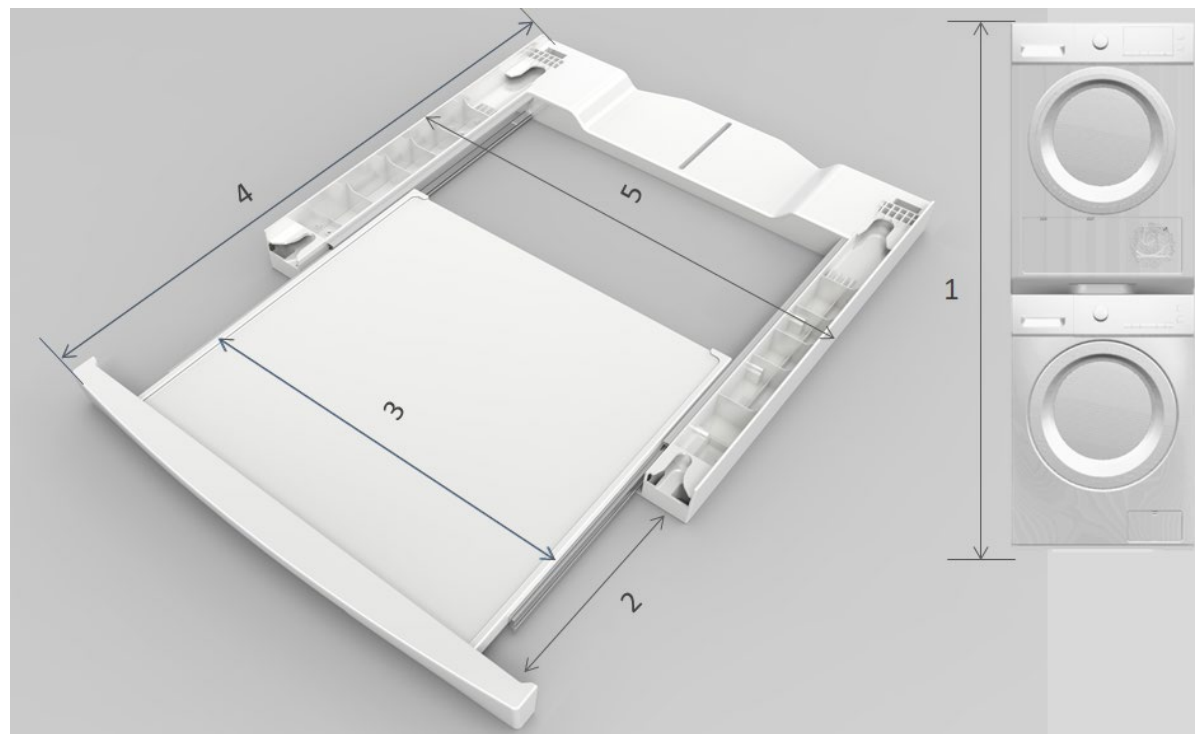

Description

ROBINHOOD WASHER & DRYER STACKING KIT
RHWDSTACKKIT

Suitable for:

RHWM9W+RHCD7W

RHFL75W+RHCD7W

Stacking Kit Dimensions:

Kit dimensions(mm) 636*590**59

Packaged dimension(mm) 695*675*113

Gross/Net Weight (kg) 5.1/4.1Kg

Pull out drawer Max weight handling 16 Kg

Specifications

NO	Fitting position	Dimension(mm)
1	Height after stacking	1786
2	Depth after sliding out	400
3	Pull out Drawer width	459
4	Length after	1039
5	Width	595