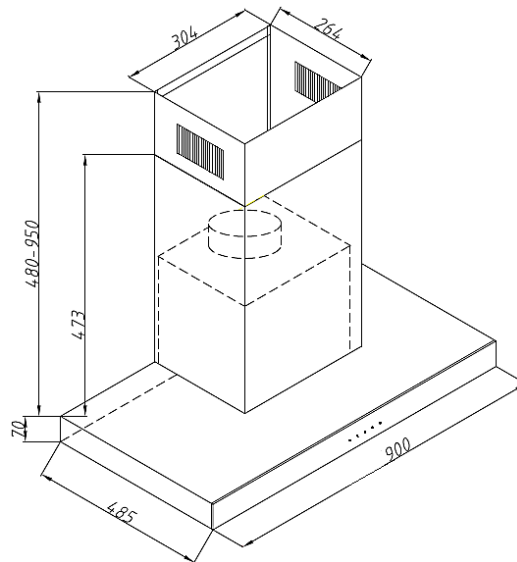

Description

ROBINHOOD 90CM WALL CANOPY GESTURE CONTROL DC MOTOR
RHWC90TBWDC

Key Features

Motor Type
 DC Motor

Max Motor Performance
 1000 m³/hr

Power Levels
 10

Control Type
 Slide Touch + Gesture Control

Light
 2 x 2W LED

Dated 02/08/2023

Specifications

| | |
|-----------------------------------|--|
| Colour/Finishing | Stainless Steel with black glass panel |
| Voltage/ Frequency | 220-240V/ 50Hz |
| Filter | 3 x Baffle filters |
| Recirculating Mode | To be ducted only |
| Oil Catchment | Yes. Stainless Steel. |
| Ducting Outlet | Ø150mm |
| Power Cord Length | 1.6m |
| Flue Height | 480mm+480mm |
| Product Dimensions (WxDxH) | 900 x 485 x (550-1020)mm |
| Carton Dimensions (WxDxH) | 950 x 380 x 540mm |
| Gross/ Net Weight | 18.5/16Kg |