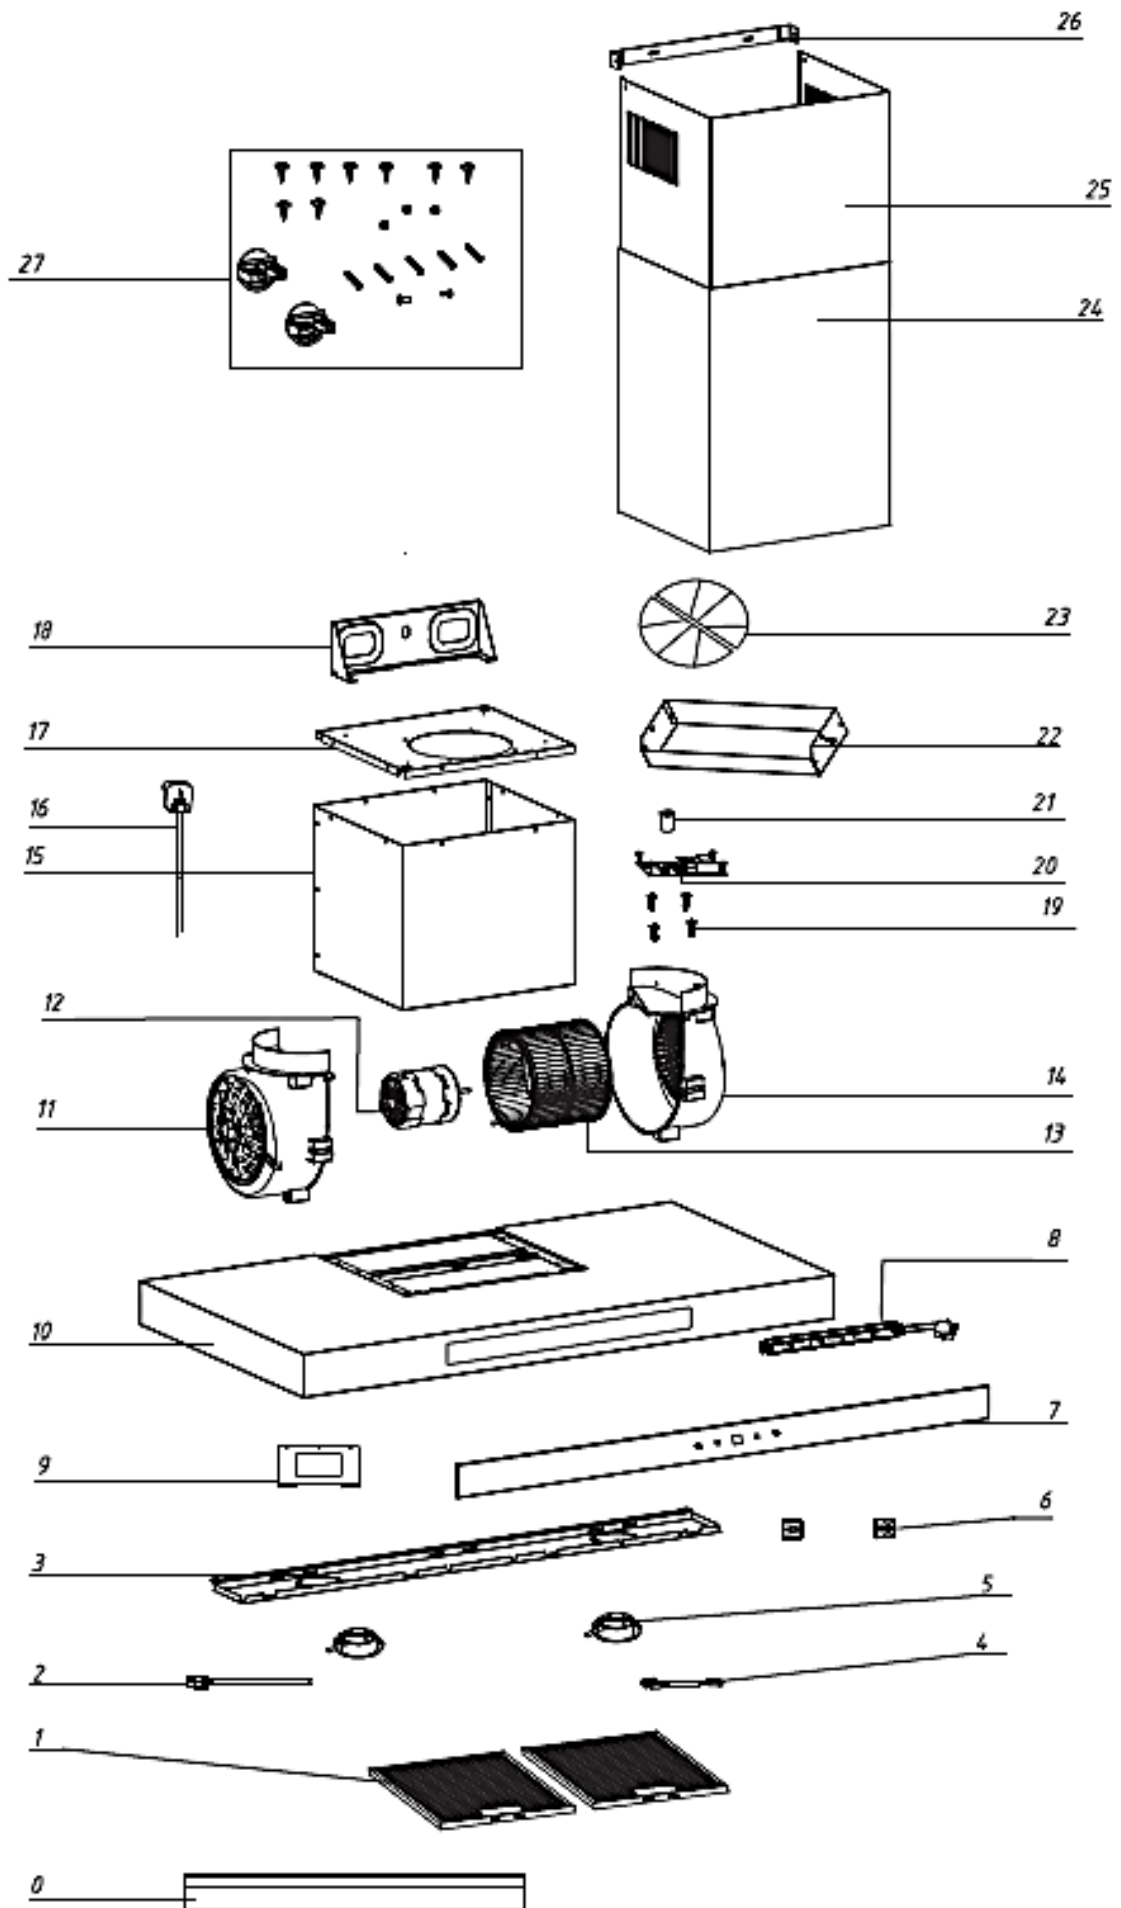

# RHWC90TBWDC

**RHWC90TBWDC**

<b>SEQ</b>	<b>Part Number</b>	<b>Description</b>	<b>Qty on Product</b>
0	2010700013	Oil catcher	1
1	30405100082	Filter - 340*269.5 mm	2
2	30105200062	Switch connection wire	1
3	30309500091	Lamp's board	1
4	30105100023	Connection Line	1
5	30104700006	LED Lamp	2
6	30309800069	Switch bracket	1
7	30501300043	Touch panel glass	1
8	30103700286	Electronic Switch	1
9	30312100132	Auxiliary switch bracket	1
10	Parts not available outside of production	Range Shell Components	1
11	Parts not available outside of production	Motor housing - left	1
12	Parts not available outside of production	Motor	1
13	30404800005	Blade	1
14	Parts not available outside of production	Motor housing - right	1
15	2010200030	Cooker cabinet component	1
16	30102400088	Power cord	1
17	30311200047	Transition box	1
18	30309400002	Range Mounting Bracket	1
19	30200100007	The fixing foot of PCB	6
20	30101500209	PCB	1
21	30202700004	Anti-jamming magnetic ring	1
22	30310000034	Electric box	1
23	30205300010	Outlet cover	2
24	30309300207	Outer chimney	1
25	30309300380	Inner Chimney	1
26	30309400003	Flue Mounting bracket	1
27	2011400067	Accessory bag	1