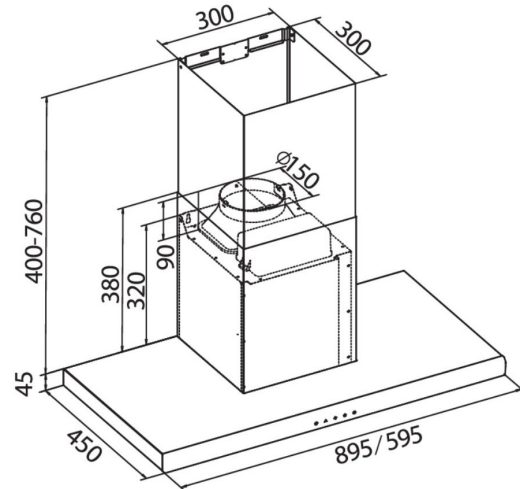

Lower Noise Level

46dB at power level 1

Specifications

AESTHETICS

Rangehood Type	Wall Canopy	
Finish	Stainless Steel	
Filter Type	Decorative SS/Aluminium Filters	
No. of Filters	RHWC60X: 2 PCs	RHWC90X: 3 PCs
Light	2 * 2W LED	

TECHNICAL DETAILS

Power Levels	3
Motor Wattage	180W
Voltage/Frequency	240V/50Hz
Total Power Consumption	184W
Plug	Fitted, 10AMP

DUCTING

Ducting Diameter	Ø150mm
Ducting Type	Can be ducted or recirculated
Optional Charcoal Filter	CARBONFTLDEEU (Pack of 2)
Optional Extension Flue	EXTKITDEEU27 (For 2.7m stud) EXTKITDEEU30 (For 3.0m stud)

DIMENSIONS & WEIGHTS

	RHWC60X	RHWC90X
Chimney Size (W*D*H)	300*300*(400-760)mm	300*300*(400-760)mm
Product Dimensions (W*D*H)	595*455*(445-805)mm	895*455*(445-805)mm
Carton Dimensions (W*D*H)	655*530*530mm	955*530*530mm
Net/Gross Weight	17.5/19.0Kg	19.0/24.0Kg

IEC 61591 Test Data		
Power Level	Air Flow (m³/hr)	Noise Level (dB)
1	520	46
2	633	51
3	819	55