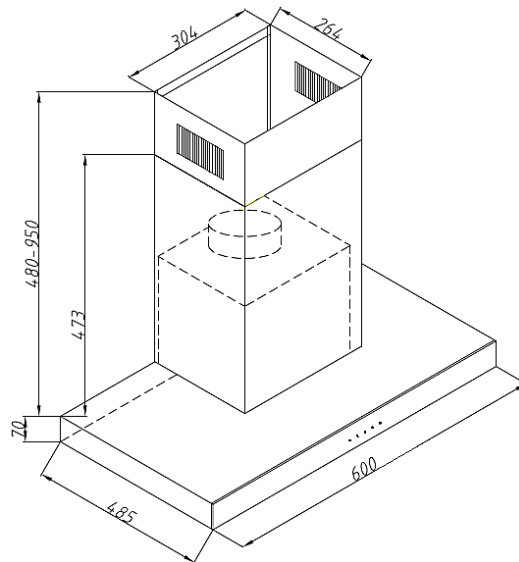

Description

ROBINHOOD 60CM WALL CANOPY GESTURE CONTROL DC MOTOR
RHWC60TBWDC

Key Features

Motor Type
 DC Motor

Max Motor Performance
 1000 m³/hr

Power Levels
 10

Control Type
 Slide Touch + Gesture Control

Light
 2 x 2W LED

Dated 02/08/2023

Specifications

Colour/Finishing	Stainless Steel with black glass panel
Voltage/ Frequency	220-240V/ 50Hz
Filter	2 x Baffle filters
Recirculating Mode	To be ducted only
Oil Catchment	Yes. Stainless Steel.
Ducting Outlet	Ø150mm
Power Cord Length	1.6m
Flue Height	480mm+480mm
Product Dimensions (WxDxH)	600 x 485 x (550-1020)mm
Carton Dimensions (WxDxH)	650 x 380 x 540mm
Gross/ Net Weight	14.5/12Kg