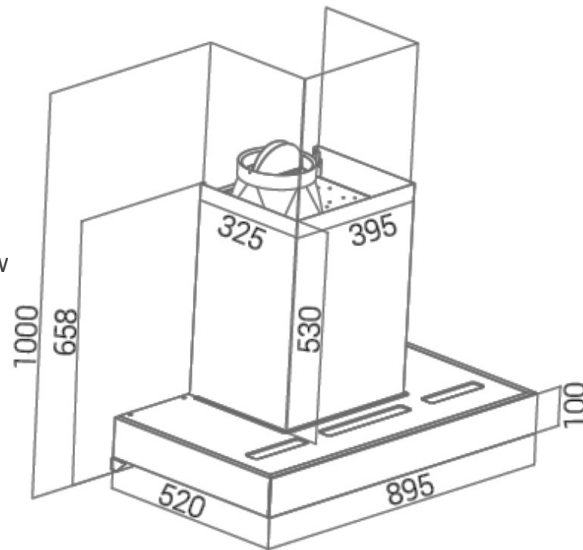

Description

ROBINHOOD 90CM CANOPY PURE BLACK WITH GESTURE CONTROL
RHWC1600PBW

Key Features

Max Motor Performance
 1600 m³/hr

AC Motor
 Fully sealed AC motor in weldless casing

Metal Fan Blades
 With Teflon finish to ensure smooth air flow

Control
 Sensor touch and gesture control

Lower Noise Level
 46dB at power level 1

Issue 1: 16/04/2021

Specifications

AESTHETICS

Rangehood Type	Wall canopy
Finish	Black painted + Black glass panel
Filter	Patent black steel cleaningless filter *1 pc
Light	4W LED *1

TECHNICAL DETAILS

Power Levels	3
Motor Wattage	280W
Voltage/Frequency	240V/50Hz
Total Power Consumption	284W
Blades	Teflon coated metal blades
Plug	Fitted, 10AMP

DUCTING

Ducting Diameter	Ø180mm
Ducting Pipe	Flexi ducting pipe included, Ø180mm * 2m
Exterior Ducting Outlet	#304 Stainless Steel exterior outlet included

DIMENSIONS

Flue Dimensions (W*D*H)	395*325*(400-900)mm
Optional Extension Flue (W*D*H)	395*325*810mm (EXTKITDECN30B)
Product Dimensions (W*D*H)	895*520*(658-1000)mm
Carton Dimensions (W*D*H)	947*670*585mm
Net/Gross Weight	27.0/33.0KG