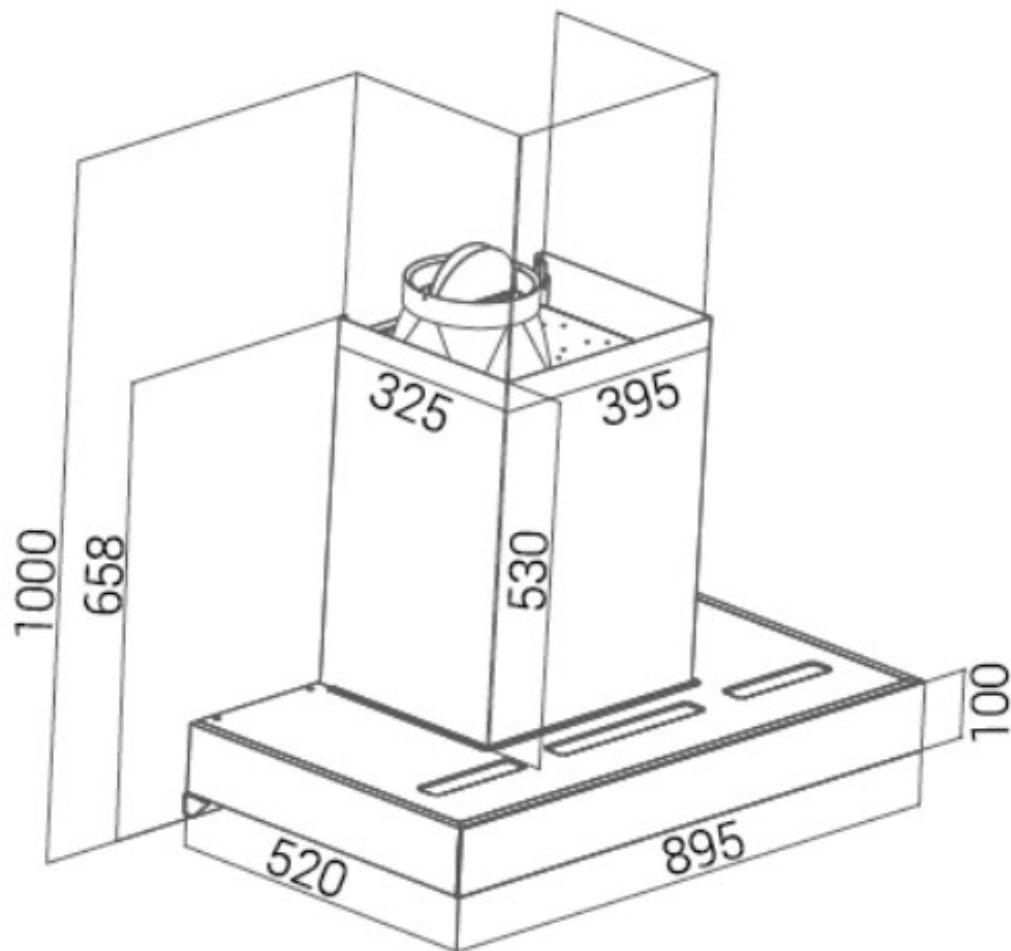

Description: **ROBINHOOD 90CM PREMIUM CANOPY WITH TOUCH CONTROL
(DUKE BLACK & DUKE STAINLESS STEEL)**

Model Number: **RHWC1600B (BLACK); RHWC1600X (STAINLESS STEEL)**

Exploded view

Model & Parts may vary slightly from images pictured

Parts List

Item	Description	Part Number
1	Inner flue	BFJJ14000A
2	Outer flue	BFJJ08000B
3	Oil collector	BFJJ12100B
4	Filter	BFHJ01000A
5	LED light	BZFD56000B
6	Cover panel	BFHJ06000A
7	Hood body metal pieces cover	BCKJ13000B
8	Fan blade fixing screw	BZFJ27000A
9	Air guide circle	MXGJ18000A
10	Fan blade	BFJP02000A
11	Motor	BFJD07000A
12	Control panel	BZUJ52000B (RHWC1600B); BFHJ05000B (RHWC1600X)
13-1	PCB (inside of 13)	BFJD06000B1(RHWC1600B); BFHD03000A1(RHWC1600X)
13-2	Switch board (inside of 13)	BFJD06000B2(RHWC1600B); BFHD03000A2(RHWC1600X)