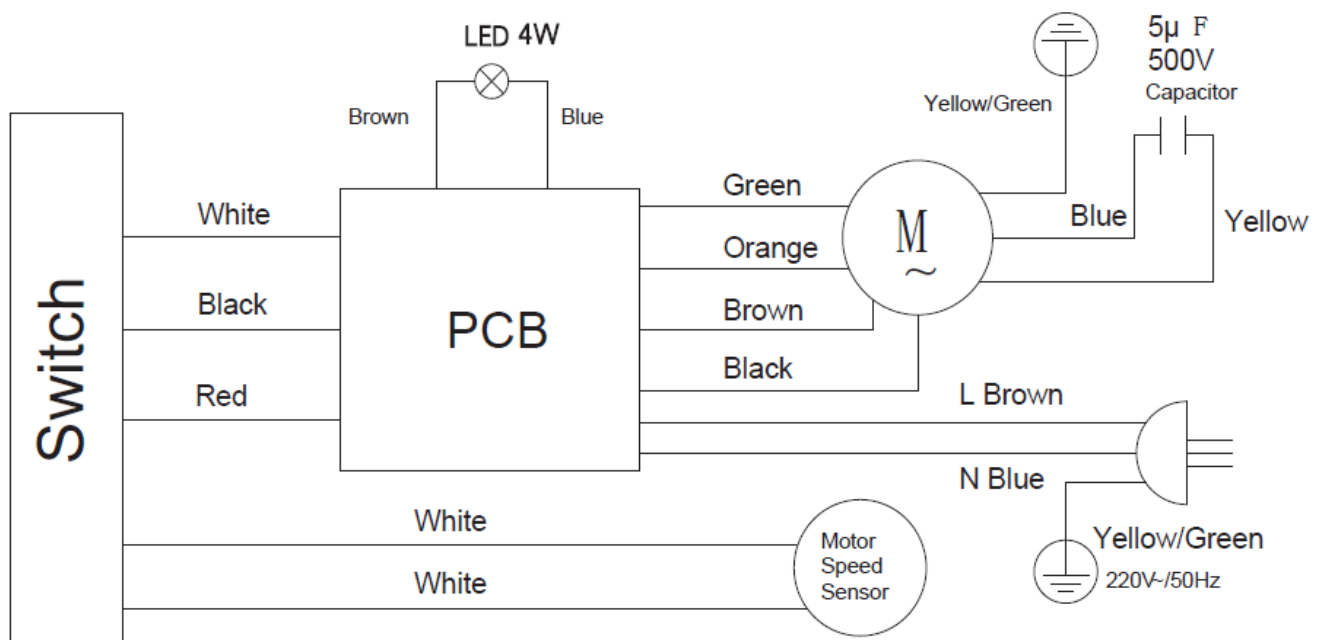

Parts List

Item	Description	Part Number
1	Inner flue	BFJJ14000A
2	Outer flue	BFJJ08000B
3	Oil collector	BFJJ12100B
4	Filter	BFHJ01000A
5	LED light	BZFD56000B
6	Cover panel	BFHJ06000A
7	Hood body metal pieces cover	BCKJ13000B
8	Fan blade fixing screw	BZFJ27000A
9	Air guide circle	MXGJ18000A
10	Fan blade	BFJP02000A
11	Motor	BFJD07000A
12	Control panel	BZUJ52000B (RHWC1600B); BFHJ05000B (RHWC1600X)
13-1	PCB (inside of 13)	BFJD06000B1(RHWC1600B); BFHD03000A1(RHWC1600X)
13-2	Switch board (inside of 13)	BFJD06000B2(RHWC1600B); BFHD03000A2(RHWC1600X)

Wiring diagram

New Zealand

Monaco Corporation Ltd
Telephone: (09) 415 6000
Facsimile: (09) 415 7400
Email: enquiries@robinhood.co.nz
www.robinhood.co.nz

Australia

Shriro Australia Pty Ltd
(ABN 28 002 386 129)
Telephone: 1800 648 556
Facsimile: 1800 628 577
Email: enquiries@robinhood.com.au
www.robinhood.com.au