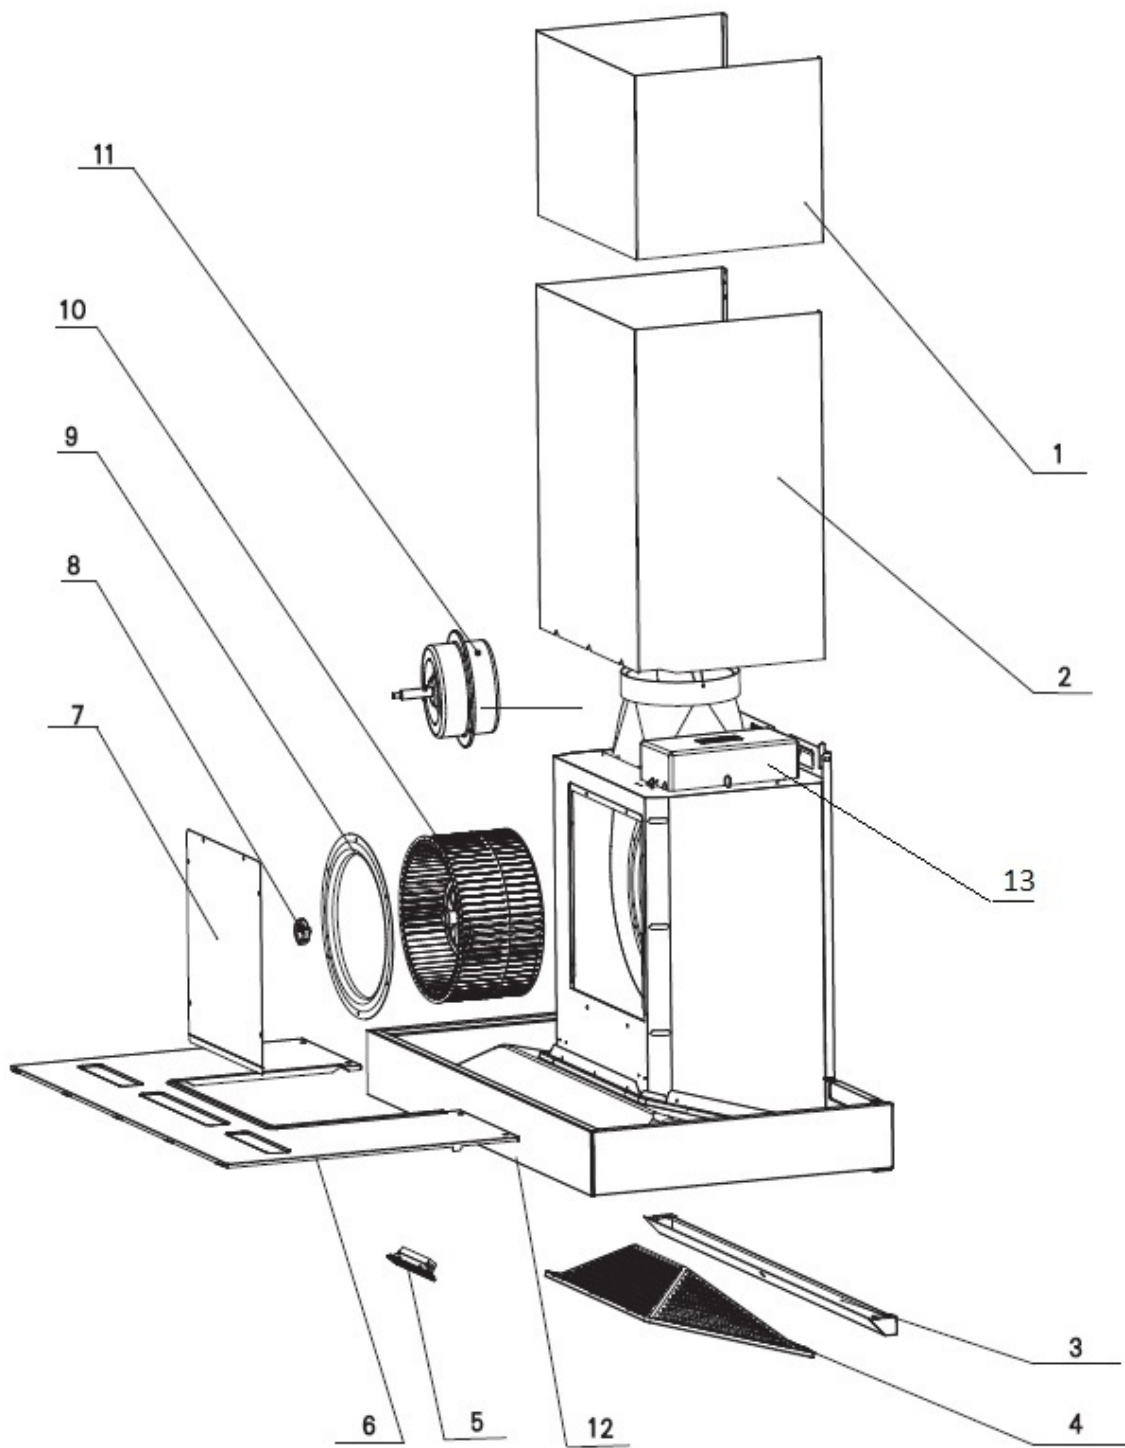

Description: **ROBINHOOD 90CM PREMIUM CANOPY WITH TOUCH CONTROL
(DUKE BLACK & DUKE STAINLESS STEEL)**

Model Number: **RHWC1600B (BLACK); RHWC1600X (STAINLESS STEEL)**

Exploded view

Model & Parts may vary slightly from images pictured

Parts List

Item	Description	Part Number
1	Inner flue	BFJJ14000A
2	Outer flue	BFJJ08000B
3	Oil collector	BFJJ12100B
4	Filter	BFHJ01000A
5	LED light	BZFD56000B
6	Cover panel	BFHJ06000A
7	Hood body metal pieces cover	BCKJ13000B
8	Fan blade fixing screw	BZFJ27000A
9	Air guide circle	MXGJ18000A
10	Fan blade	BFJP02000A
11	Motor	BFJD07000A
12	Control panel	BZUJ52000B (RHWC1600B); BFHJ05000B (RHWC1600X)
13-1	PCB (inside of 13)	BFJD06000B1(RHWC1600B); BFHD03000A1(RHWC1600X)
13-2	Switch board (inside of 13)	BFJD06000B2(RHWC1600B); BFHD03000A2(RHWC1600X)