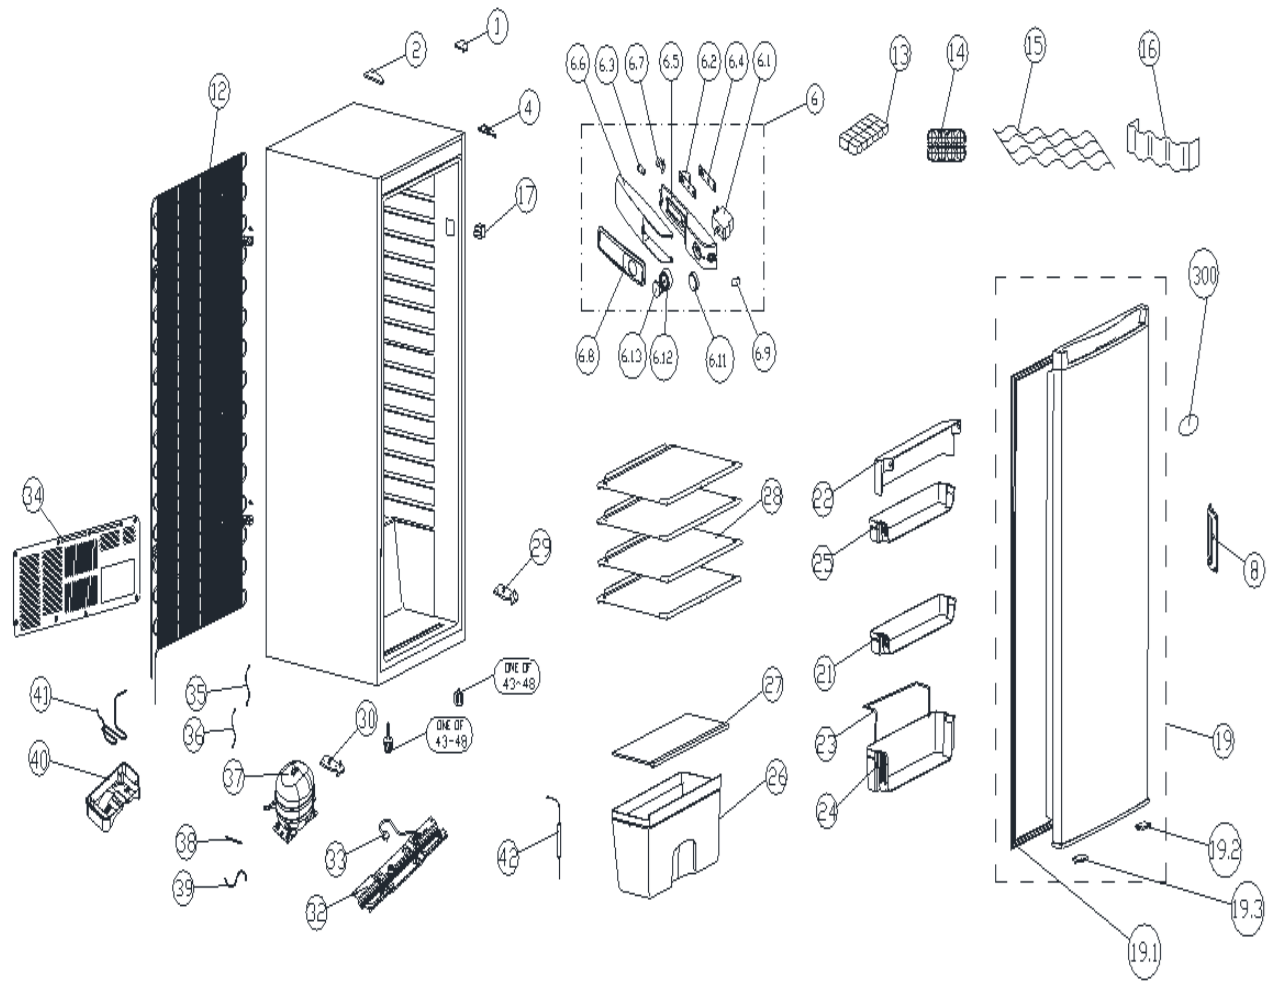

RHUF242W

RHUF242W

SEQ	PART NO.	QTY (in Product)	DESCRIPTION
1	20122080033	1	SCREW COVER OF DOOR HINGE
2	20122080090	1	DOOR HINGE COVER
4	3031400148	1	UPPER DOOR HINGE
6	2500800857	1	THERMOSTAT
6.1	2400200049	1	THERMOSTAT
6.3	3050500008	1	INCANDESCENT BULB
6.5	20122010002	1	CONTROLLER SHELL
6.6	20122010048	1	LAMP COVER
6.7	3050600003	1	LIGHT HOLDER
6.11	20122010037	1	THERMOSTAT KNOB
17	2501100002	1	DOOR SWITCH
19	2100170184	1	DOOR
19.1	2200200232	1	DOOR GASKET
19.2	2208510013	1	RIGHT LIMIT BLOCK
21	20122050243	3	MIDDLE BALCONY
24	20122050244	1	LOWER BALCONY
26	2207400362	1	CRISPER DRAWER ASSEMBLY
27	2106120488	1	COVER OF CRISPER DRAWER
28	2106100653	4	FRIDGE SHELF ASSEMBLY
29	3031400135	1	LOWER DOOR HINGE, RIGHT
32	20105050009	1	COMPRESSOR BRACKET
33	3050100125	1	POWER SUPPLY CORD PLUG
36	3050200094	1	EARTHING WIRE OF COMPRESSOR
37	2400100629	1	COMPRESSOR
38	3040600005	1	PROCESS TUBE
39	20114070006	1	CONNECTING TUBE
40	2207700220	1	DRAIN PAN
42	3040500011	1	DRIER FILTER
43	20122990023	1	HIGHER FOOT
47	20122990749	1	SHORTER FOOT
300	2700500692	1	TRADEMARK