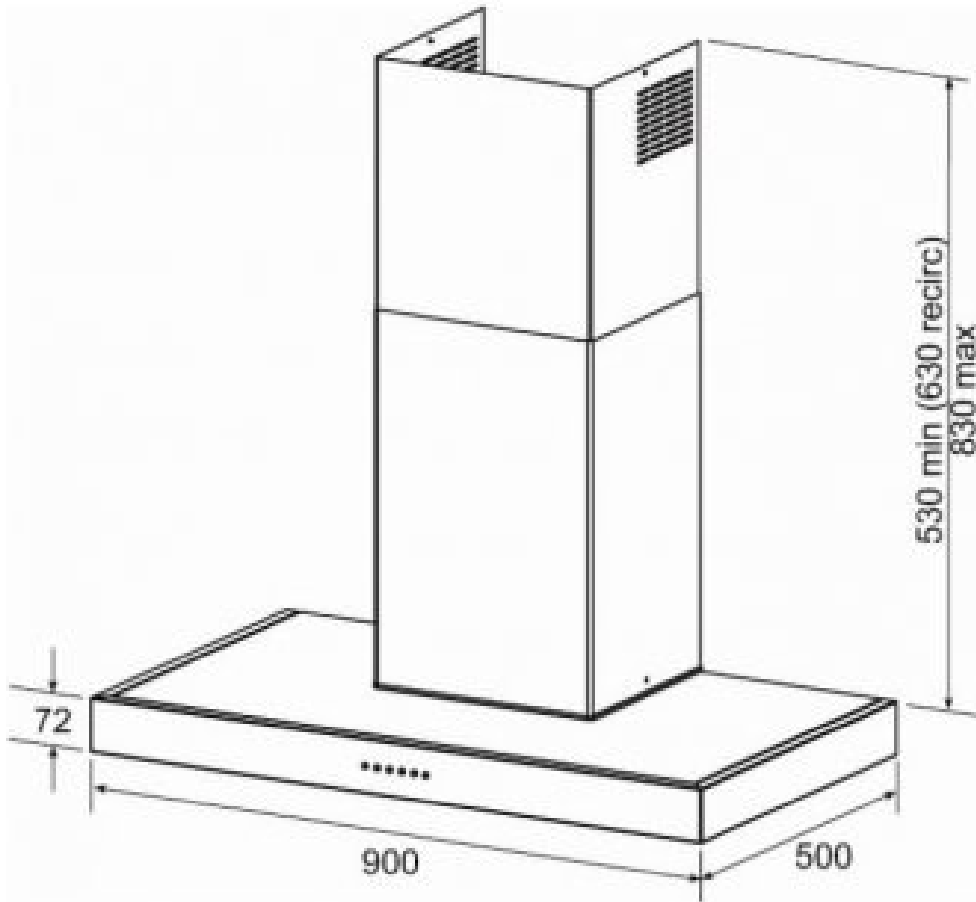

Description: **Robinhood Canopy**
Model Number: **RHT900SS**

Exploded view

RHT900SS

NUMBER	DESCRIPTION	PART NUMBER
1	CHANNEL	
2	TOP PANEL	
3	FAN BOX SIDE	
4	FAN BOX BODY	
5	REINFORCING PLATE	
6	LIGHT PANEL	
7	HALAGON LIGHT	104627
	BULB (NOT SHOWN)	104467
8	SWITCH	104658
9	SWITCH BRACKET	104774
10	PCB HOLDER	104591
11	PC BOARD	104572
12	TRANSFORMER	104345
13	HEYCO BUSH	104044
14	EDGING SADDLE	104426
15	CAPACATOR	104623
16	ELECTRIC COVER	104710
17	FAN MOTOR	104571
18	CHIMNEY BOTTOM	104713
19	CHIMNEY TOP	104712
20	CHIMNEY EXTRUSION	104354GY
21	CHIMNEY BRACKET	104714
22	ALUMINIUM FILTER x3 (335mm x 267mm)	104163
	CHARCOAL FILTER x3 (335mm x 267mm)	104165
	POWER CORD (NOT SHOWN)	103821
	INSTALLATION KIT (NOT SHOWN)	104809SS
	CABLE TIE (NOT SHOWN)	104381 & 106099