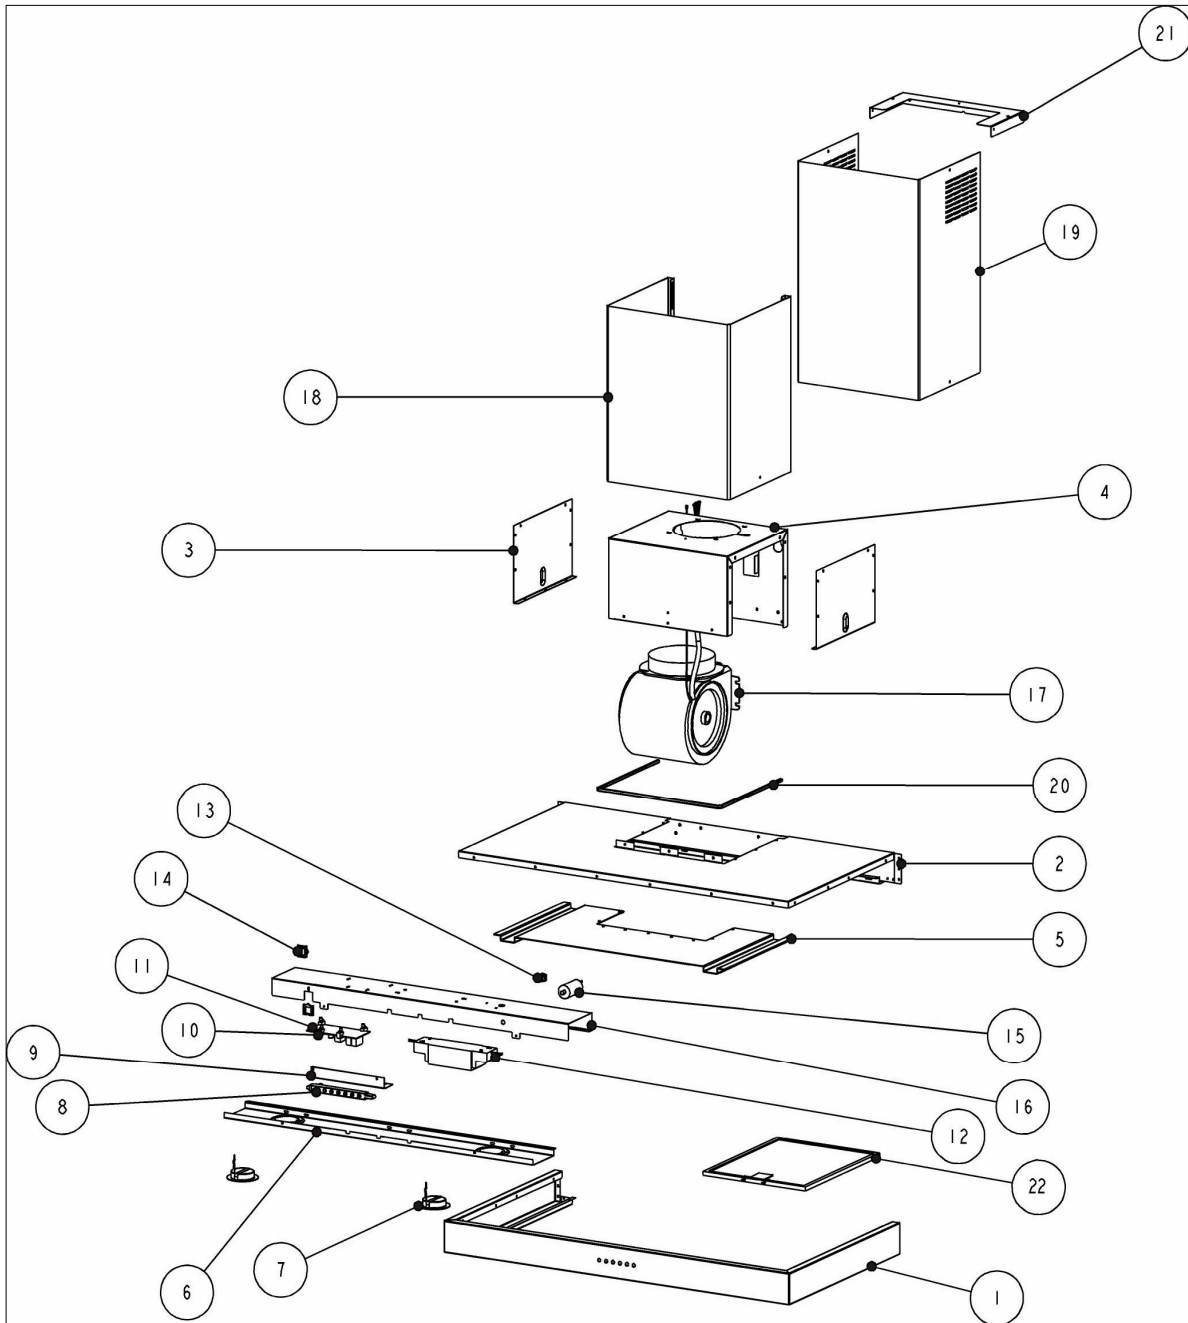

Description: **Robinhood Canopy**
Model Number: **RHT900SS**

Exploded view

RHT900SS

NUMBER	DESCRIPTION	PART NUMBER
1	CHANNEL	
2	TOP PANEL	
3	FAN BOX SIDE	
4	FAN BOX BODY	
5	REINFORCING PLATE	
6	LIGHT PANEL	
7	HALAGON LIGHT	104627
	BULB (NOT SHOWN)	104467
8	SWITCH	104658
9	SWITCH BRACKET	104774
10	PCB HOLDER	104591
11	PC BOARD	104572
12	TRANSFORMER	104345
13	HEYCO BUSH	104044
14	EDGING SADDLE	104426
15	CAPACATOR	104623
16	ELECTRIC COVER	104710
17	FAN MOTOR	104571
18	CHIMNEY BOTTOM	104713
19	CHIMNEY TOP	104712
20	CHIMNEY EXTRUSION	104354GY
21	CHIMNEY BRACKET	104714
22	ALUMINIUM FILTER x3 (335mm x 267mm)	104163
	CHARCOAL FILTER x3 (335mm x 267mm)	104165
	POWER CORD (NOT SHOWN)	103821
	INSTALLATION KIT (NOT SHOWN)	104809SS
	CABLE TIE (NOT SHOWN)	104381 & 106099