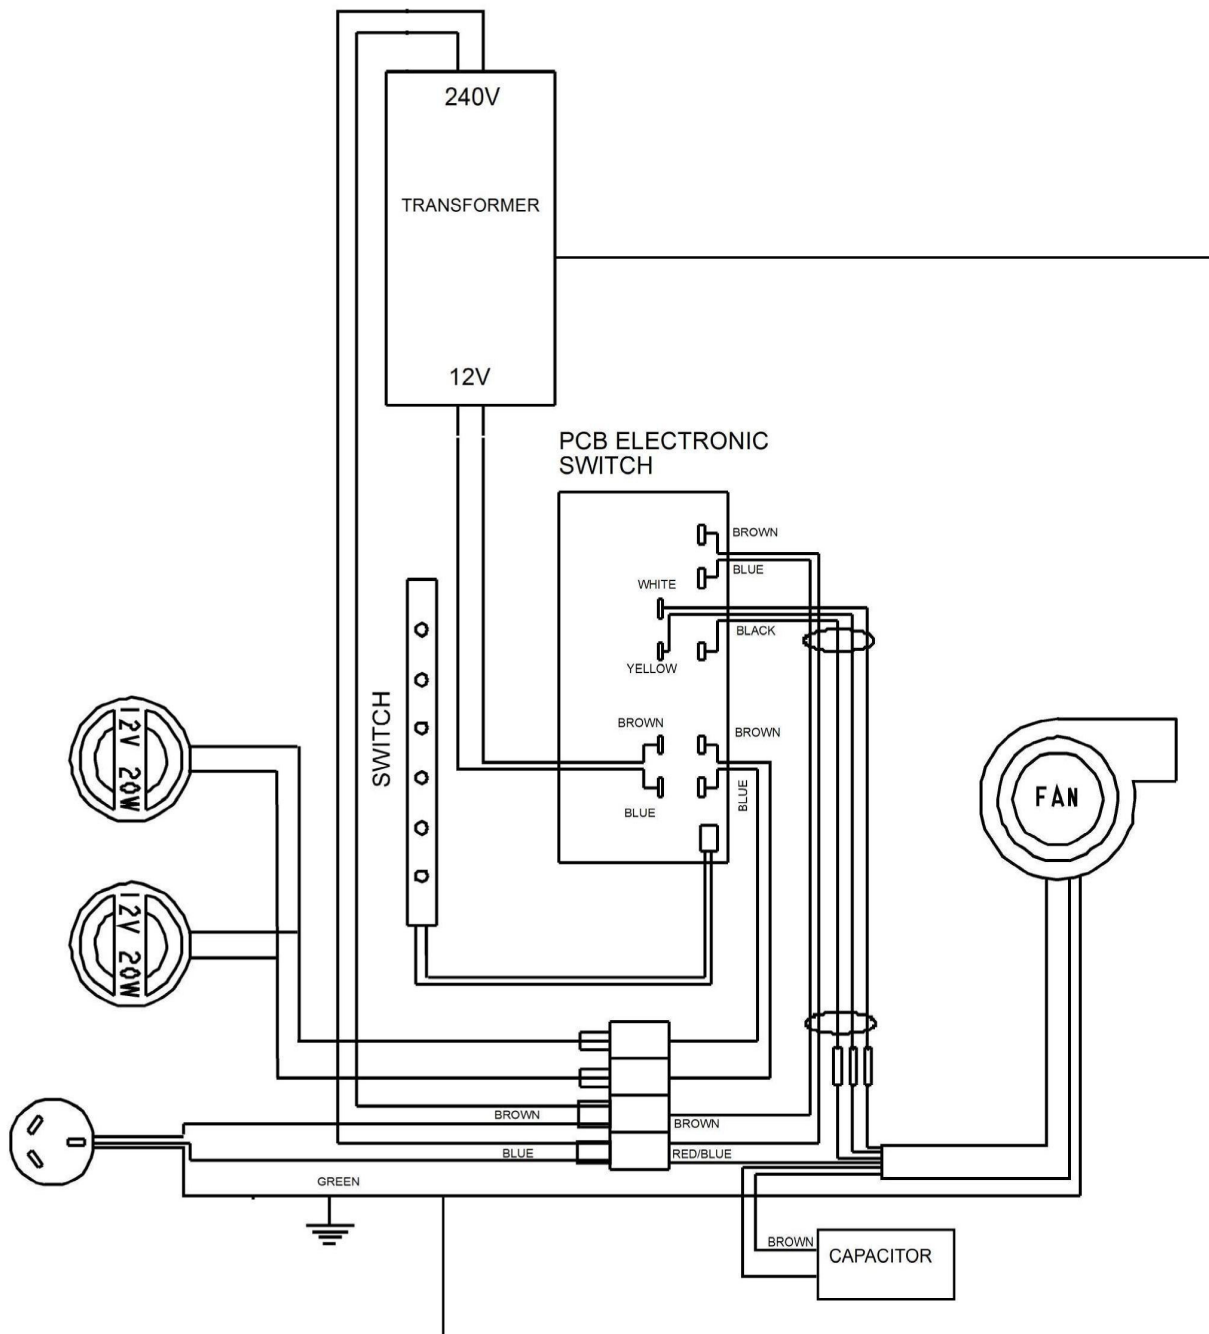

NUMBER	DESCRIPTION	PART NUMBER
1	CHANNEL	
2	TOP PANEL	
3	FAN BOX SIDE	
4	FAN BOX BODY	
5	REINFORCING PLATE	
6	LIGHT PANEL	
7	HALAGON LIGHT	104627
	BULB (NOT SHOWN)	104467
8	SWITCH	104658
9	SWITCH BRACKET	104774
10	PCB HOLDER	104591
11	PC BOARD	104572
12	TRANSFORMER	104345
13	HEYCO BUSH	104044
14	EDGING SADDLE	104426
15	CAPACATOR	104623
16	ELECTRIC COVER	104710
17	FAN MOTOR	104571
18	CHIMNEY BOTTOM	104713
19	CHIMNEY TOP	104712
20	CHIMNEY EXTRUSION	104354GY
21	CHIMNEY BRACKET	104714
22	ALUMINIUM FILTER x3 (335mm x 267mm)	104163
	CHARCOAL FILTER x3 (335mm x 267mm)	104165
	POWER CORD (NOT SHOWN)	103821
	INSTALLATION KIT (NOT SHOWN)	104809SS
	CABLE TIE (NOT SHOWN)	104381 & 106099

Note: Some components are not available outside production

Wiring diagram

New Zealand

Robinhood Ltd
Telephone: 0800 760 667
Facsimile: 0800 276 246
Email: enquiries@robinhood.co.nz
www.robinhood.co.nz

Australia

Robinhood PTY Ltd
Telephone: 1800 648 556
Facsimile: 1800 628 577
Email: enquiries@robinhood.com.au
www.robinhood.com.au