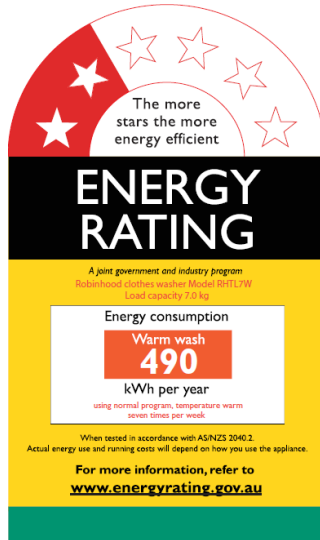

Description

ROBINHOOD 7.0 KG TOP LOAD WASHING MACHINE WHITE
RHTL7W

Key Features

Washing Capacity
 7.0 Kg

Number of Programs
 8

Energy Rating
 2 Stars

Water Rating
 3 Stars

Lid Type
 Soft close lid

Dated 31/05/2022

Specifications

Technical Information

Rated Power Supply	220-240V/ 50Hz
Rated Washing/Spinning Capacity	7.0 Kg
Motor Power	180 W
Standard Water Pressure	0.03~0.8 Mpa
Max Spin Speed	690 RPM
Display Type/ Color	LED / Red
Hot & Cold Water Hoses	Yes