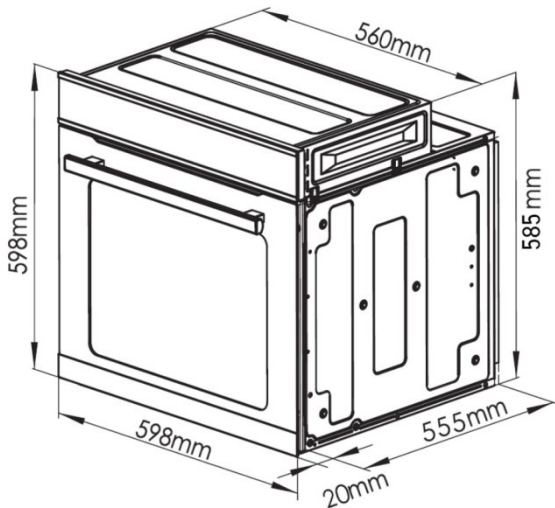

Description

Robinhood 60cm Oven and Cooktop Pack
RHOCCP77B

RHBO77B

RHCC64T

Dimensions

Dated: 03/02/2021

Specifications

Oven: RHBO77B

Functions	5 Functions: Lamp only, Defrost, Fan forced, Half grill and Fan assist
Front Panel	Black Glass
Voltage	220-240V, 50Hz
Max Power	2000W
Top Heating Element	1600W
Rear Heating Element	2000W
Convection Fan	36W
Oven Lamp	15W*1
Timer	Yes
Indicator	Yes
Capacity:	Gross 77L ; Nett 75L
Door type:	Removable glass oven door, triple layered
Knob:	Rotary knob
Handle:	Black handle with stainless steel strips
Cavity type:	Black enamel
Dip Tray/Wire shelf	1/1
Number of shelf levels	5
Shelf support type:	Moulded
Product dimensions (mm)	598w x 575d x 598h
Carton dimensions (mm)	685w x 650d x 663h
Gross/Net Weight (kg)	33.5/30.5
Cut out size (mm)	565w x 565d x (590-600) h

Cooktop: RHCC64T

Voltage	220-240V, 50Hz
Max Power	6000W
Right hand front element:	Ø165mm, 1200W
Right hand rear element:	Ø200mm, 1800W
Left hand front element:	Ø200mm, 1800W
Left hand rear element:	Ø165mm, 1200W
Power Levels:	9
Residual Heat:	Yes
Timer:	Yes
Child / Safety lock:	Yes
Automatic Stop:	Yes
Overheating protection:	Yes
Product dimensions (mm)	580w x 510d x 50h
Carton dimensions (mm)	662w x 585d x 112h
Gross/Net Weight (kg)	10.0/8.0
Cut out size (mm)	560w x 490d