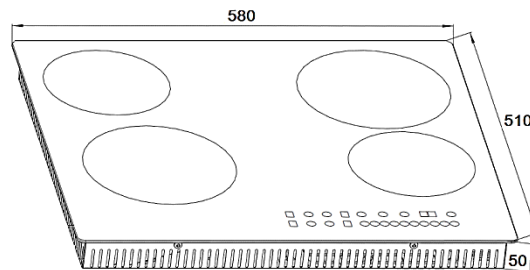

Description

Robinhood 60cm Oven and Cooktop Pack
RHOCCP77B

RHBO77B

RHCC64T

Dimensions

Dated: 03/02/2021

Specifications

Oven: RHBO77B

Functions	5 Functions: Lamp only, Defrost, Fan forced, Half grill and Fan assist
Front Panel	Black Glass
Voltage	220-240V, 50Hz
Max Power	2000W
Top Heating Element	1600W
Rear Heating Element	2000W
Convection Fan	36W
Oven Lamp	15W*1
Timer	Yes
Indicator	Yes
Capacity:	Gross 77L ; Nett 75L
Door type:	Removable glass oven door, triple layered
Knob:	Rotary knob
Handle:	Black handle with stainless steel strips
Cavity type:	Black enamel
Dip Tray/Wire shelf	1/1
Number of shelf levels	5
Shelf support type:	Moulded
Product dimensions (mm)	598w x 575d x 598h
Carton dimensions (mm)	685w x 650d x 663h
Gross/Net Weight (kg)	33.5/30.5
Cut out size (mm)	565w x 565d x (590-600) h

Cooktop: RHCC64T

Voltage	220-240V, 50Hz
Max Power	6000W
Right hand front element:	Ø165mm, 1200W
Right hand rear element:	Ø200mm, 1800W
Left hand front element:	Ø200mm, 1800W
Left hand rear element:	Ø165mm, 1200W
Power Levels:	9
Residual Heat:	Yes
Timer:	Yes
Child / Safety lock:	Yes
Automatic Stop:	Yes
Overheating protection:	Yes
Product dimensions (mm)	580w x 510d x 50h
Carton dimensions (mm)	662w x 585d x 112h
Gross/Net Weight (kg)	10.0/8.0
Cut out size (mm)	560w x 490d