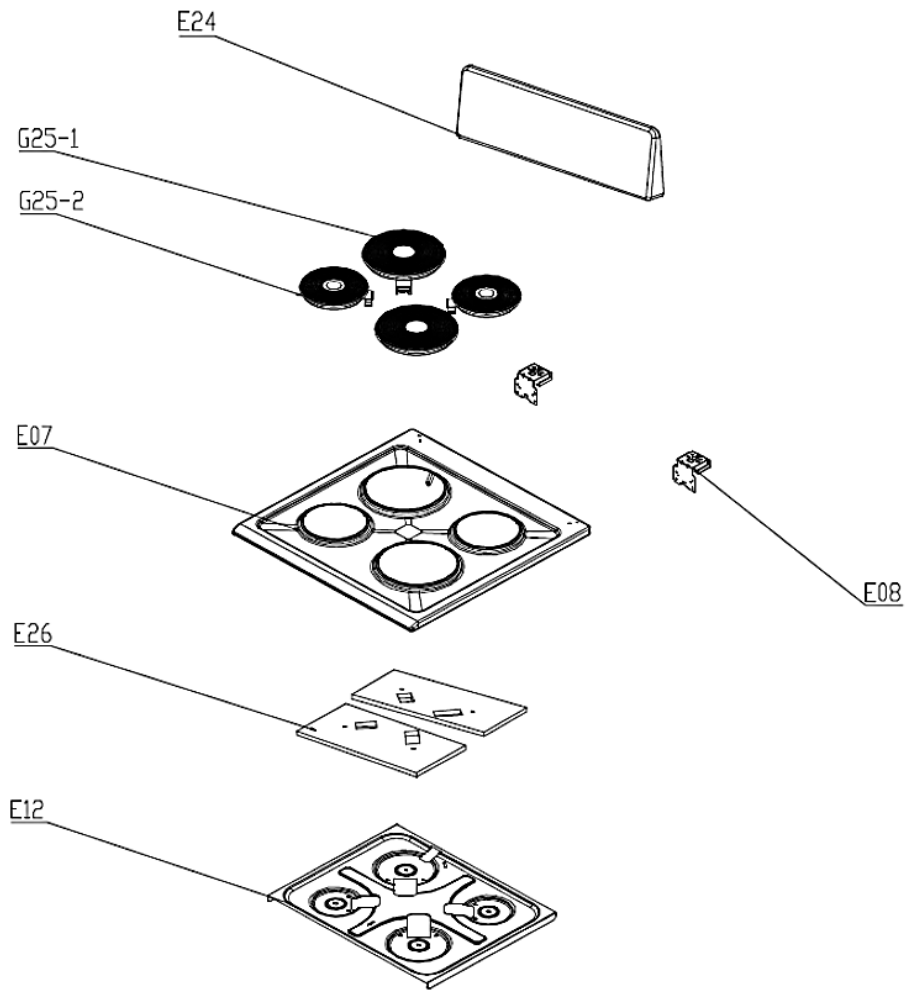

## Exploded View & Parts List

*Model & Parts may vary slightly from images pictured*

Item	Description	Part Number	Qty in Product
C11	Control panel holder	12271100008905	1
C19	Control panel	12271100A24463	1
C30	Knob ass'y	12171100002754	7
C30-1	Knob spring	12971100000378	7
C31	Knob decoration	12171100002794	7
G08	Timer	17471100000310	1
G15	Energy controller	17471100000030	1
G24	Indicator	17471100000213	2
G26	Switch on-off	17471100000351	4
G26.01	Switch on-off	17471100000348	1
G21-1	Thermostat(55°C )	17471100002795	1

## Exploded View & Parts List

*Model & Parts may vary slightly from images pictured*

Item	Description	Part Number	Qty in Product
<b>D00</b>	<b>Drawer assembly</b>	<b>12971100009561</b>	
D19	Drawer bottom panel	12271100000451	1
D01	Drawer scaleboard	12271100000127	1
D10	Drawer control panel	12271100000260	1
D06	Drawer slider(under)	12171100000298	1
D08	Drawer glue cushion	12671100000102	2

## Exploded View & Parts List

*Model & Parts may vary slightly from images pictured*

Item	Description	Part Number	Qty in Product
E07	Hob	12271100002565	1
E08	Hob rear bracket	12971100007061	2
E12	Hob heating element chassis	12271100003020	1
E26	Hob insulation	12471100000025	2
G25-1	Hot plate(1500w)	17471100000303	2
G25-2	Hot plate(1000W)	17471100000307	2
E24	Splash back	12271100003003	1