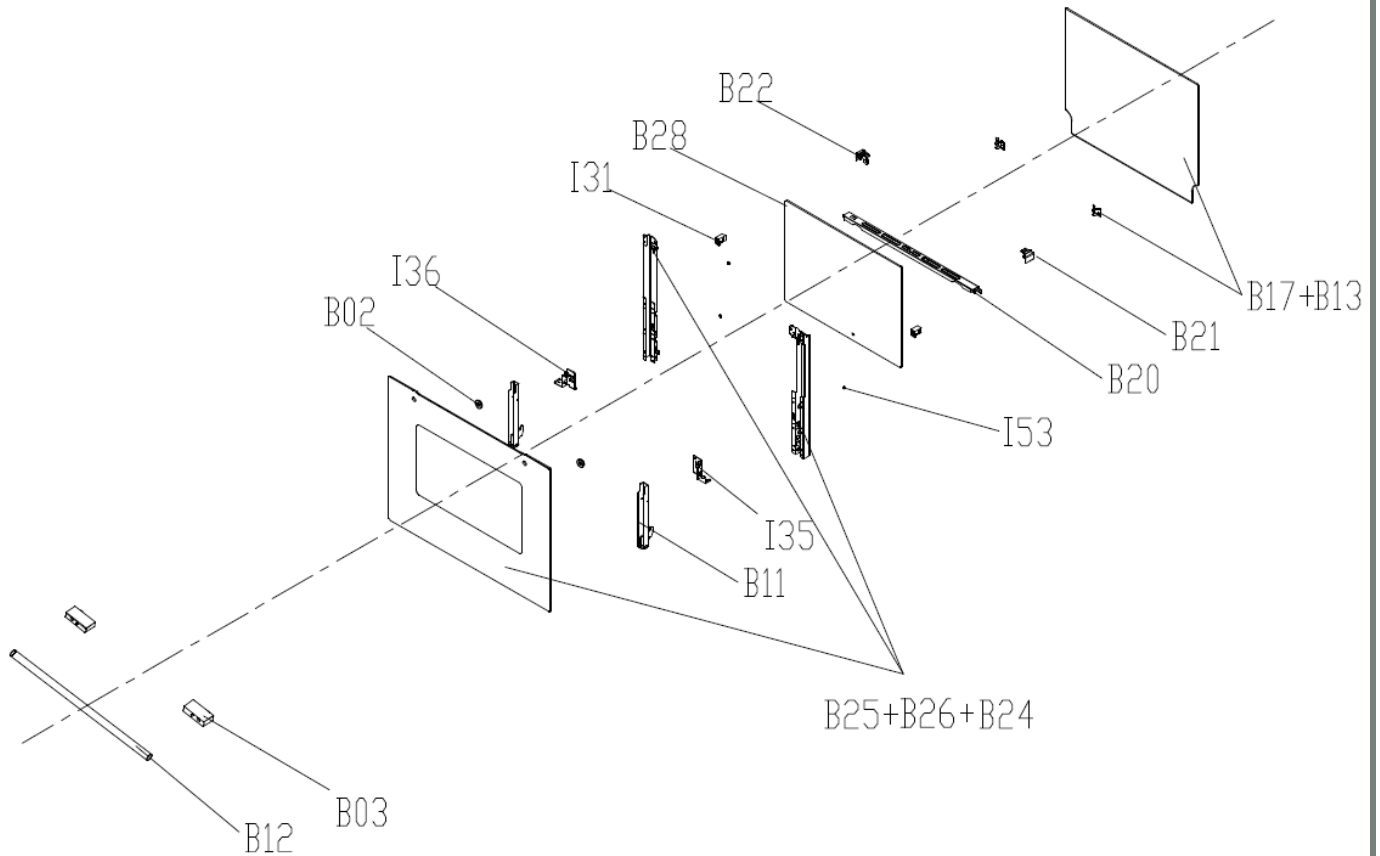

Exploded View & Parts List

Model & Parts may vary slightly from images pictured

Item	Description	Part Number	Qty in Product
B02	Handle support	12171100000172	2
B03	Handle holder	12171100000208	2
B11	Door hinge assy	12971100000870	2
B12	Door handle	12971100001000	1
B13+B17	Door inner glass	12971100A62822	1
B20	Door frame up cover	12271100001431	1
B21	Door frame top decorate(Right)	12171100000715	1
B22	Door frame top decorate(Left)	12171100000708	1
B24+B25+B26	Outer door glass assy	12971100A68179	1
B28	Door middle glass	12571100000084	1
I31	Shock pad	12671100000081	2
I35	Hinge bracket(Right)	12971100000436	1
I36	Hinge bracket(Left)	12971100000484	1
I53	Rubber gasket	12671100000096	6

Note: Some components are not available outside production