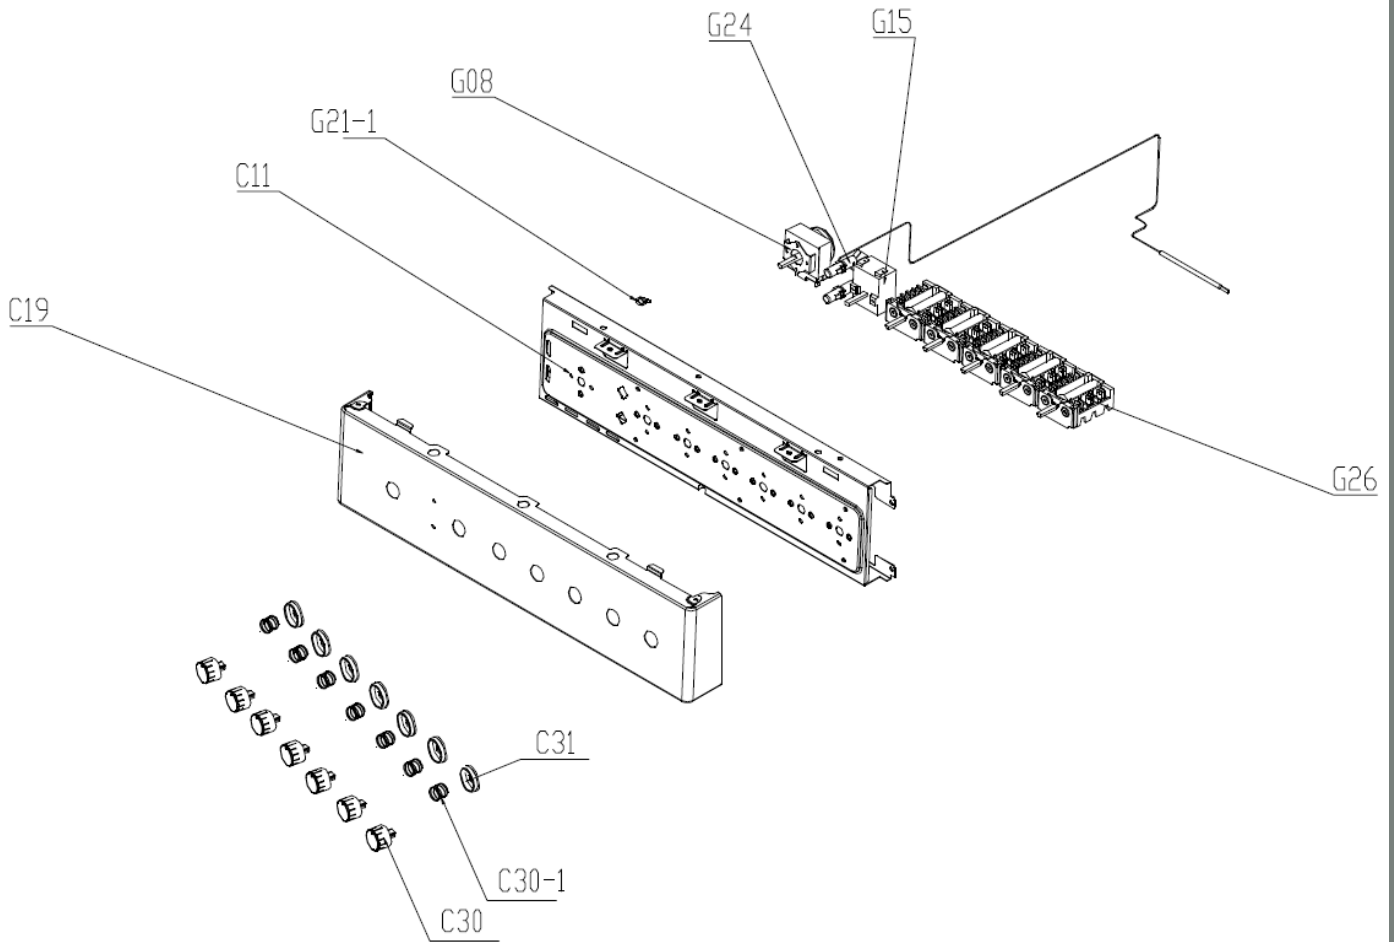

## Exploded View & Parts List

*Model & Parts may vary slightly from images pictured*

Item	Description	Part Number	Qty in Product
B02	Handle support	12171100000172	2
B03	Handle holder	12171100000208	2
B11	Door hinge assy	12971100000870	2
B12	Door handle	12971100001000	1
B13+B17	Door inner glass	12971100A62822	1
B20	Door frame up cover	12271100001431	1
B21	Door frame top decorate(Right)	12171100000715	1
B22	Door frame top decorate(Left)	12171100000708	1
B24+B25+B26	Outer door glass assy	12971100A68179	1
B28	Door middle glass	12571100000084	1
I31	Shock pad	12671100000081	2
I35	Hinge bracket(Right)	12971100000436	1
I36	Hinge bracket(Left)	12971100000484	1
I53	Rubber gasket	12671100000096	6

## Exploded View & Parts List

*Model & Parts may vary slightly from images pictured*

Item	Description	Part Number	Qty in Product
C11	Control panel holder	12271100008905	1
C19	Control panel	12271100A24463	1
C30	Knob ass'y	12171100002754	7
C30-1	Knob spring	12971100000378	7
C31	Knob decoration	12171100002794	7
G08	Timer	17471100000310	1
G15	Energy controller	17471100000030	1
G24	Indicator	17471100000213	2
G26	Switch on-off	17471100000351	4
G26.01	Switch on-off	17471100000348	1
G21-1	Thermostat(55°C )	17471100002795	1