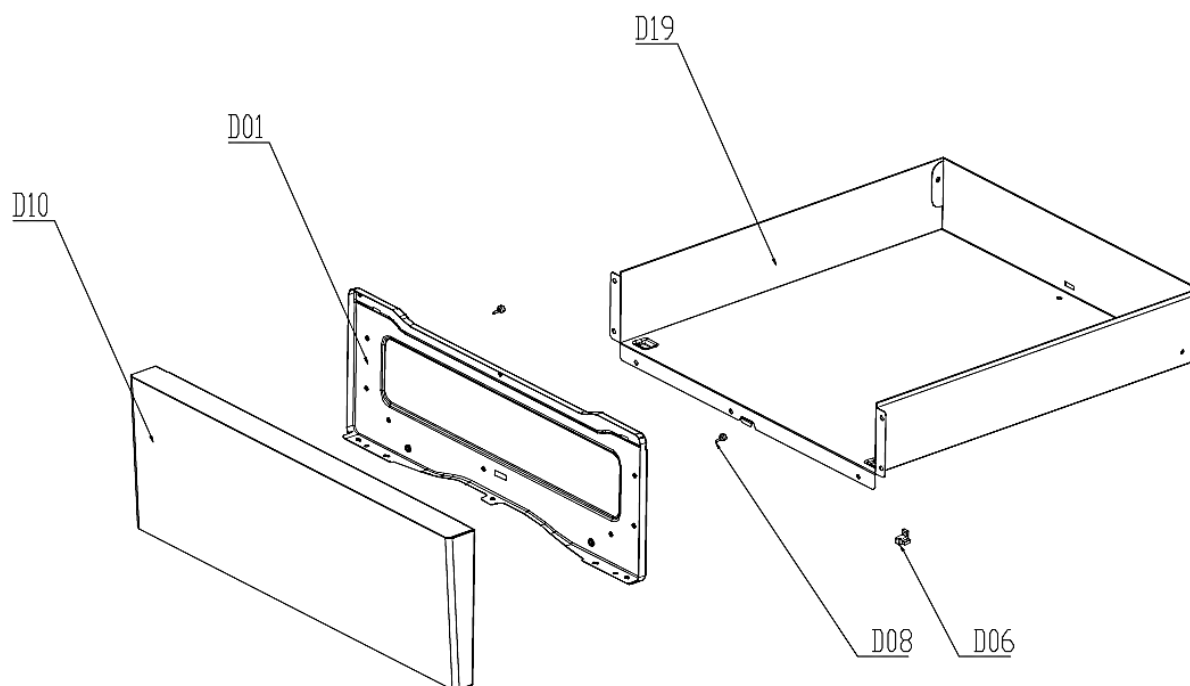

Exploded View & Parts List

Model & Parts may vary slightly from images pictured

Item	Description	Part Number	Qty in Product
D00	Drawer assembly	12971100009561	
D19	Drawer bottom panel	12271100000451	1
D01	Drawer scaleboard	12271100000127	1
D10	Drawer control panel	12271100000260	1
D06	Drawer slider(under)	12171100000298	1
D08	Drawer glue cushion	12671100000102	2

Note: Some components are not available outside production