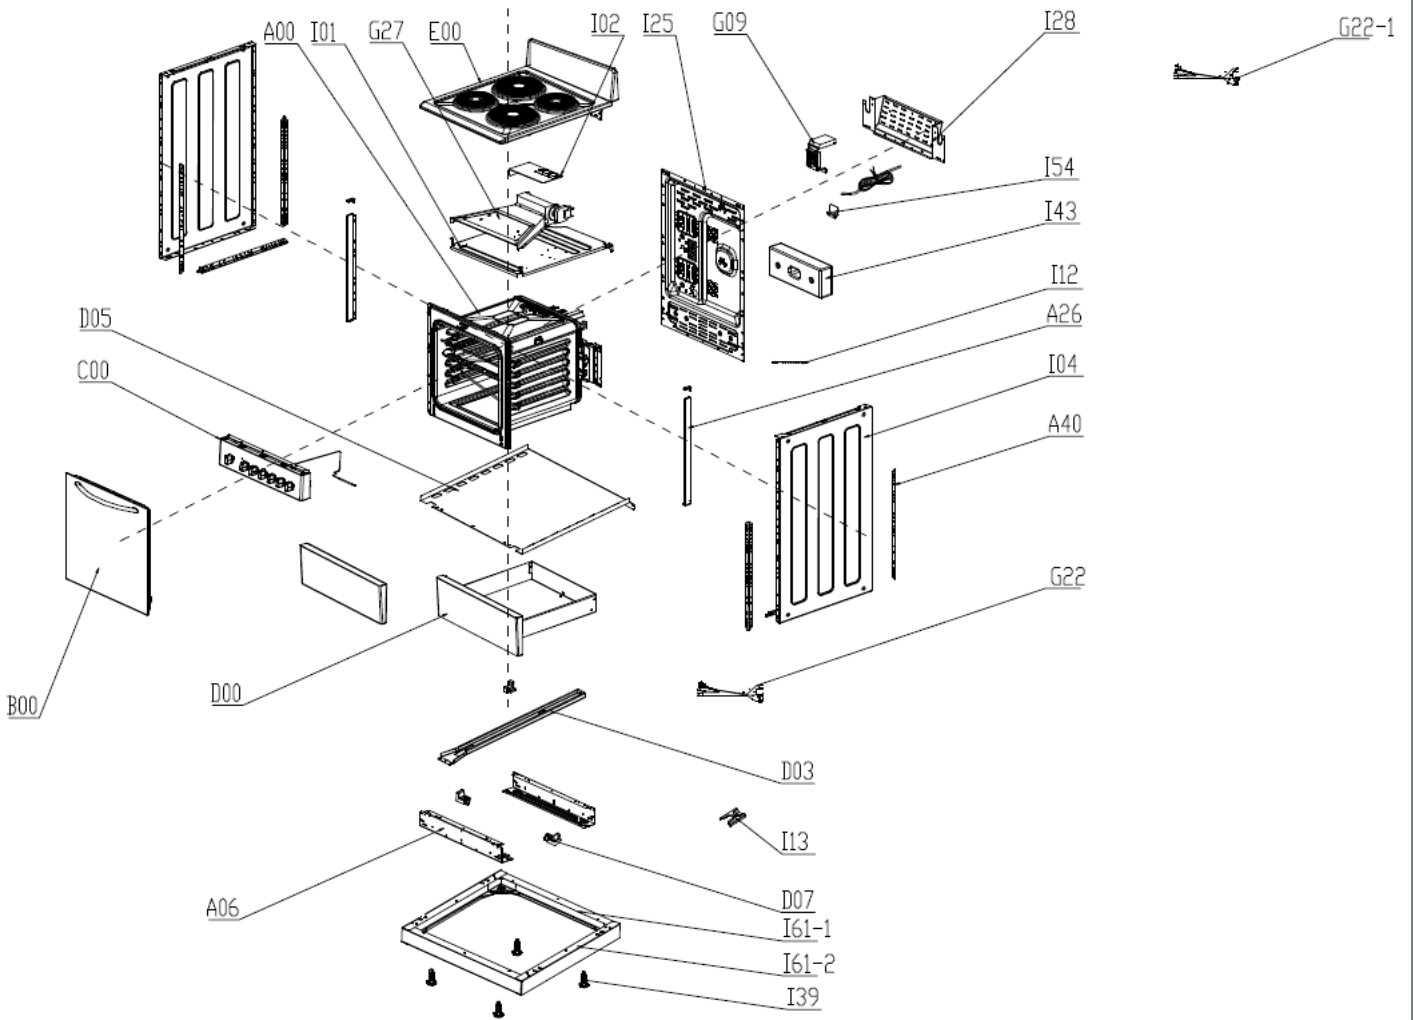

Exploded View

Model & Parts may vary slightly from images pictured