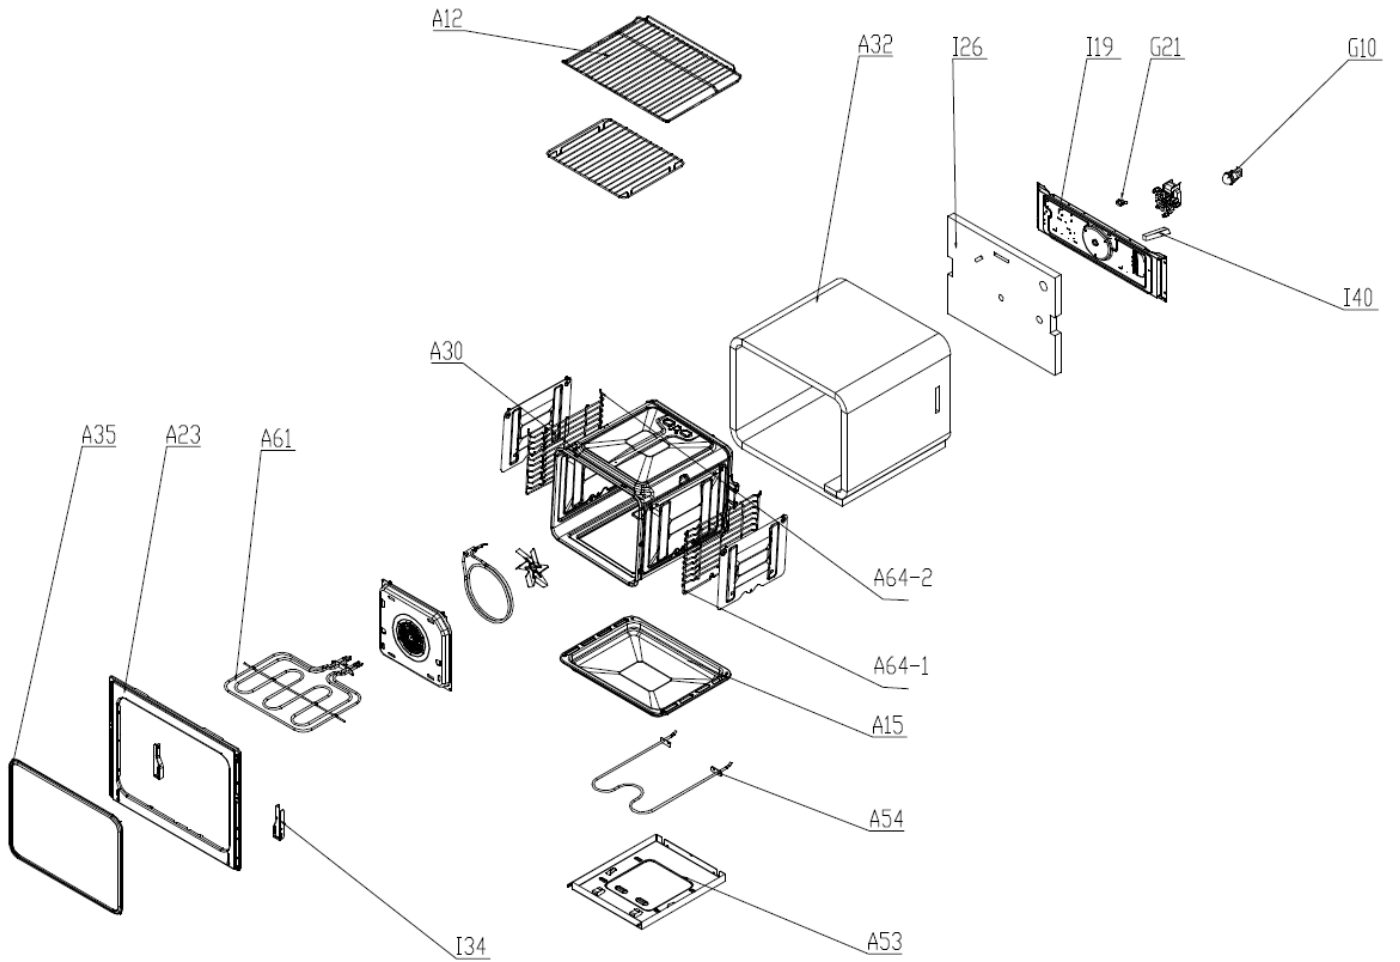

Exploded View

Model & Parts may vary slightly from images pictured