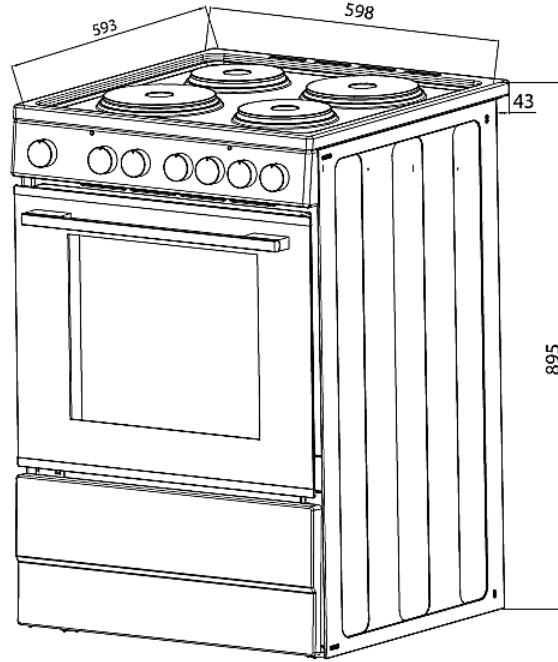

Description

Robinhood 60cm Freestanding Cooker
RHFS60WE

Key Features

Oven Capacity

80L Gross

Oven Functions

4 Functions: Oven lamp, Conventional Cooking (Bake), Lower Element & Grill.

Oven Timer

Mechanical Timer

Oven Door

Triple glazed glass door

Cooktop Type

Solid hotplates, 4 burners

Specifications

Oven

Capacity	80L (gross)	
Glass door	3 layers	
Cavity color	Black	
Power cord & Plug	Without	
Timer Type	Mechanical timer	
No of Functions	4	
	Oven Lamp	✓
	Conventional Cooking	✓
	Lower Element	✓
	Grill	✓
Bottom Drawer	Yes, telescopic storage drawer	
Kick panel	Yes	
Legs	Adjustable	
wire rack	1 pc	
Baking tray	1 pc	

Cooktop

Burner type	Hot plate
Burner Left Rear	1.5KW
Burner Right Rear	1.0KW
Burner Left Front	1.0KW
Burner Right Front	1.5KW
Product Dimensions (WxDxH)	598x593x895mm
Carton Dimension (WxDxH)	638x702x952mm
Gross/Net Weight	54/49KG