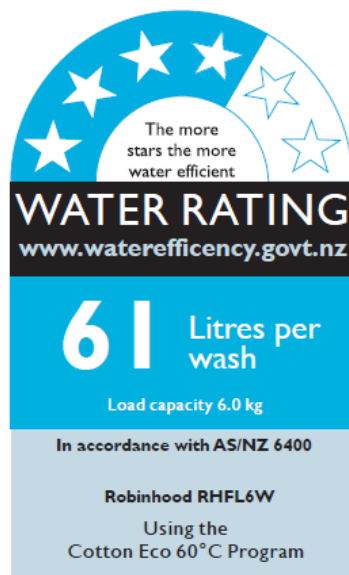

Description

ROBINHOOD 6KG FRONT LOAD WASHING MACHINE WHITE
 RHFL6W

Key Features

Washing Capacity
 6Kg

Number of Program
 23

Control Panel
 Rotary knob and button

Energy Rating
 2.5 Stars

WELS Rating
 4 Stars

Dated 30/04/2020

Specifications

Technical Information

Rated Power Supply	220-240 V
Rated Frequency	50 Hz
Rated Washing Capacity	6 Kg
Rated Spinning Capacity	6 Kg
Rated Power	1950 W
Rated Current	10 A
Power consumption left-on mode	1.0 W
Power consumption off-mode	0.5 W
Max. Spin Speed	1200 RPM
Standard Water Pressure	0.05~1 Mpa
Display Type	LED Light
Display Color	Red
Door Lock	PTC Lock
Power cord length	1.5 M
Water Inlet Hose Length	1.0 M
Water Outlet Hose Length	1.6 M

Energy Rating

Energy Efficiency Class	2.5 stars
Washing Performance Class	4.0 stars

Programmes and Performance

Number Of Program	23
Knob selection	Cotton ECO 40°/60°; Cotton; Cotton 20°/30°/40°/60°/90°; Synthetic; Synthetic60°/90°; Daily wash 15°/30°/45°; End in 3/6/9 hours; Delicate; Delicate 30°; Rinse & Spin; Drain only; Spin only & Self clean.