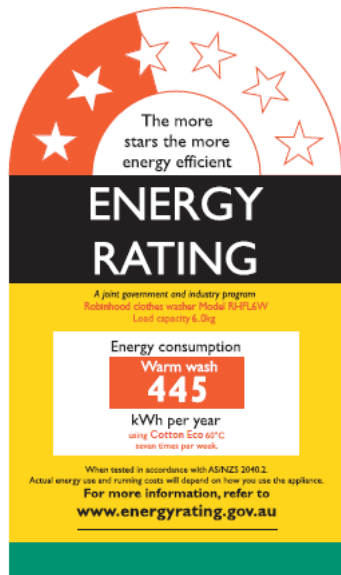

Description

ROBINHOOD 6KG FRONT LOAD WASHING MACHINE WHITE
 RHFL6W

Key Features

Washing Capacity
 6Kg

Number of Program
 23

Control Panel
 Rotary knob and button

Energy Rating
 2.5 Stars

WELS Rating
 4 Stars

Dated 30/04/2020

Specifications

Technical Information

Rated Power Supply	220-240 V
Rated Frequency	50 Hz
Rated Washing Capacity	6 Kg
Rated Spinning Capacity	6 Kg
Rated Power	1950 W
Rated Current	10 A
Power consumption left-on mode	1.0 W
Power consumption off-mode	0.5 W
Max. Spin Speed	1200 RPM
Standard Water Pressure	0.05~1 Mpa
Display Type	LED Light
Display Color	Red
Door Lock	PTC Lock
Power cord length	1.5 M
Water Inlet Hose Length	1.0 M
Water Outlet Hose Length	1.6 M

Energy Rating

Energy Efficiency Class	2.5 stars
Washing Performance Class	4.0 stars

Programmes and Performance

Number Of Program	23
Knob selection	Cotton ECO 40°/60°; Cotton; Cotton 20°/30°/40°/60°/90°; Synthetic; Synthetic60°/90°; Daily wash 15°/30°/45°; End in 3/6/9 hours; Delicate; Delicate 30°; Rinse & Spin; Drain only; Spin only & Self clean.