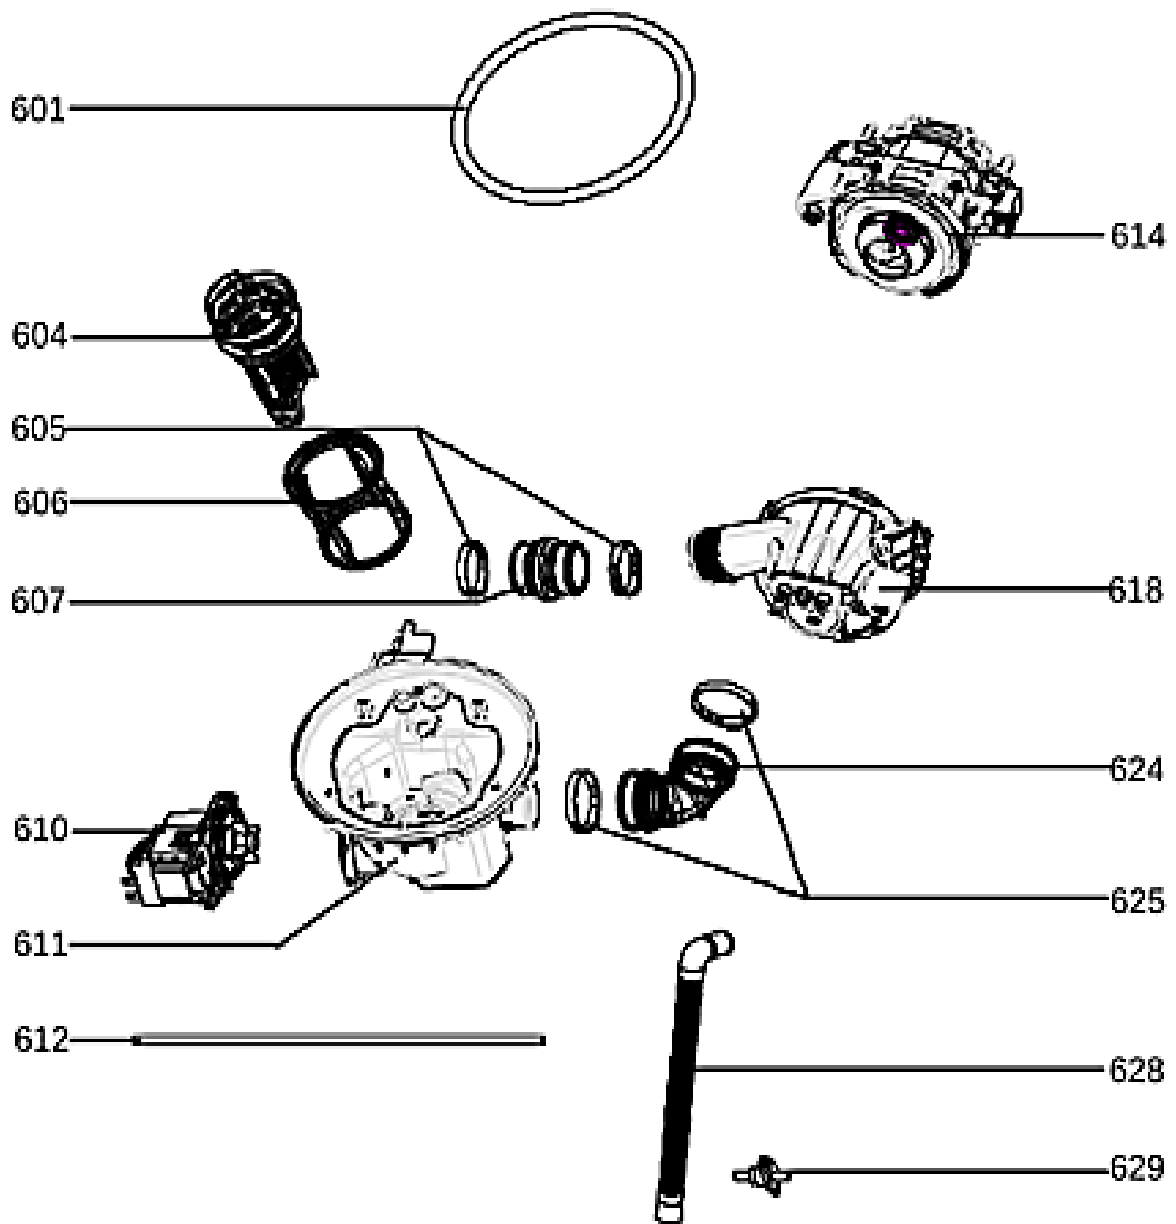

RHDW45PS

RHDW45PS

SEQ	Part Number	Description	Qty on Product
601	12676000001461	Seal Ring	1
604	12176000026949	Filter Handle	1
605	12976000004604	Clamp	2
606	12176000003676	Cylindrical Filter	1
607	12676000000132	Washing Pump Outlet Pipe	1
610	17476000007443	Drain Pump	1
611	12176000016228	Water Cup Assembly	1
612	12676000000687	Pressure Switch Pvc Pipe	1
614	17476000A03575	Induction Pump	1
618	17476000007431	Heating Tube Assembly	1
624	12676000000162	Inlet Pipe	1
625	12976000000308	Clamp	2
628	12676000000955	Drain Hose	1
629	17176000012008	Temperature Sensor	1