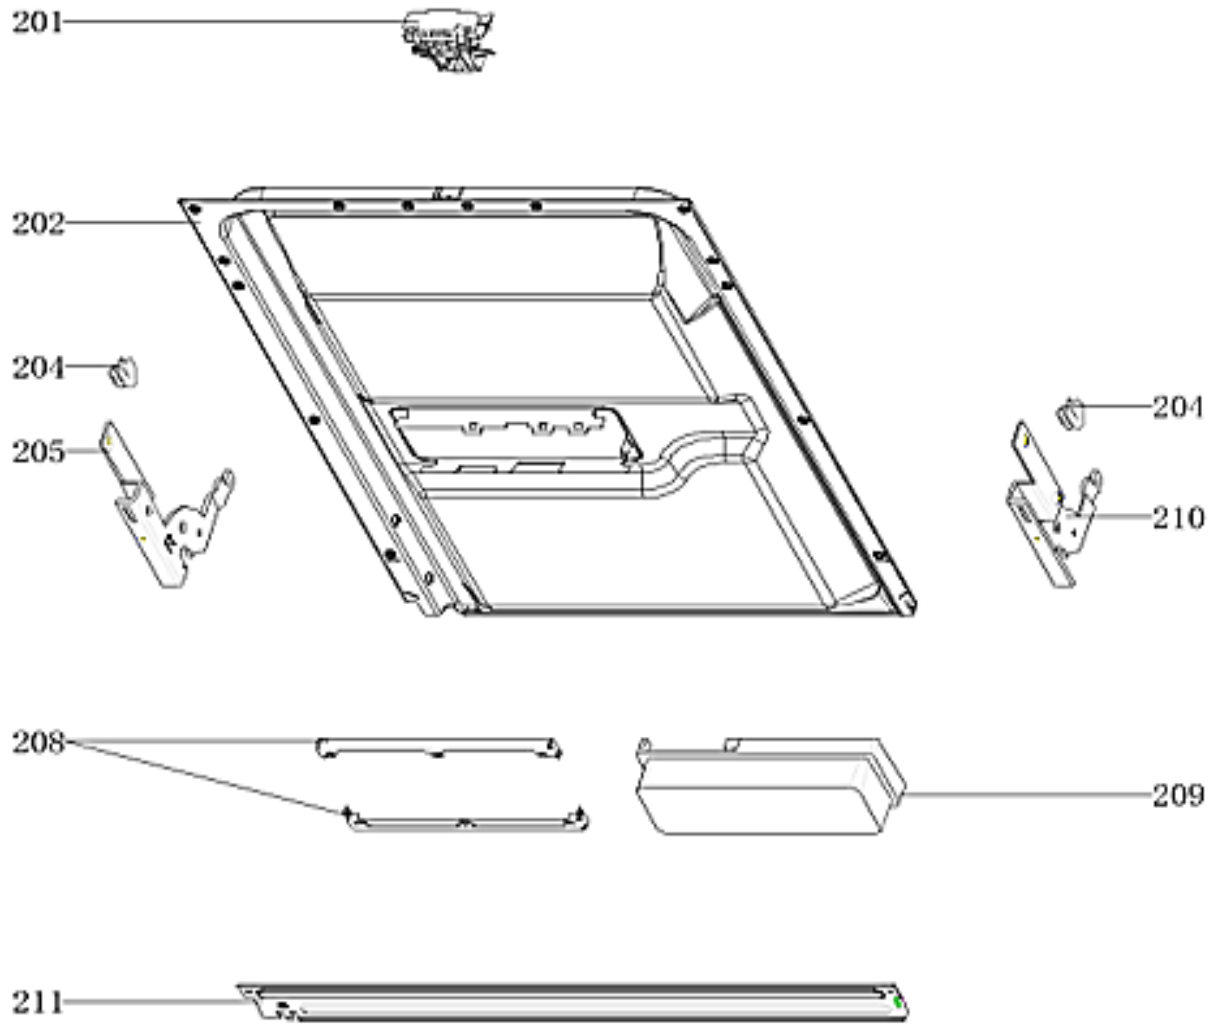

RHDW45PS

RHDW45PS

SEQ	Part Number	Description	Qty on Product
101	12176000003438	Waterproof Cover	1
102	12176000020096	Handle Cover	1
103	12176000021723	Display Window Cover	1
104	12176000006600	Control Panel	1
105	12176000000401	Button	2
106	12976000000177	Spring	1
107	12276000A37958	Control Panel Patch	1
108	12276000006534	Outer Door	1
109	12176000004216	Baseboard	1
110	17176000020784	Display panel	1

RHDW45PS

RHDW45PS

SEQ	Part Number	Description	Qty on Product
201	17476000007454	Door Switch Assembly	1
202	12276000005336	Inner Door Assembly	2
204	12176000003629	Snap Ring	2
205	12276000001731	Left Hinge Assembly	1
208	12276000001459	Dispenser Bracket	2
209	17476000007435	Dispenser	1
210	12276000001778	Right Hinge Assembly	1
211	12276000001812	Hinge Join Board	1

RHDW45PS

RHDW45PS

SEQ	Part Number	Description	Qty on Product
301	12176000003229	Top Plate Assembly	1
302	12276000A20374	Left Side Panel	1
303	12276000A20368	Right Side Plate	1
304	12176000003870	Upper Back Support	1
313	12176000010412	Rail Support Assembly	4
314	12176000008573	Basket Guider Holder	4
315	12276000023090	Acoustic Panel	1
316	12176000008496	Stopper	2
317	12276000001357	Guide Rail Assembly	1
317-a	12276000001360	Guide Rail Assembly	1
318	12676000000913	Sealing Strip	1
320	12176000009491	Door Lock Hook	1
321	12176000025997	Absorbent Cotton	1