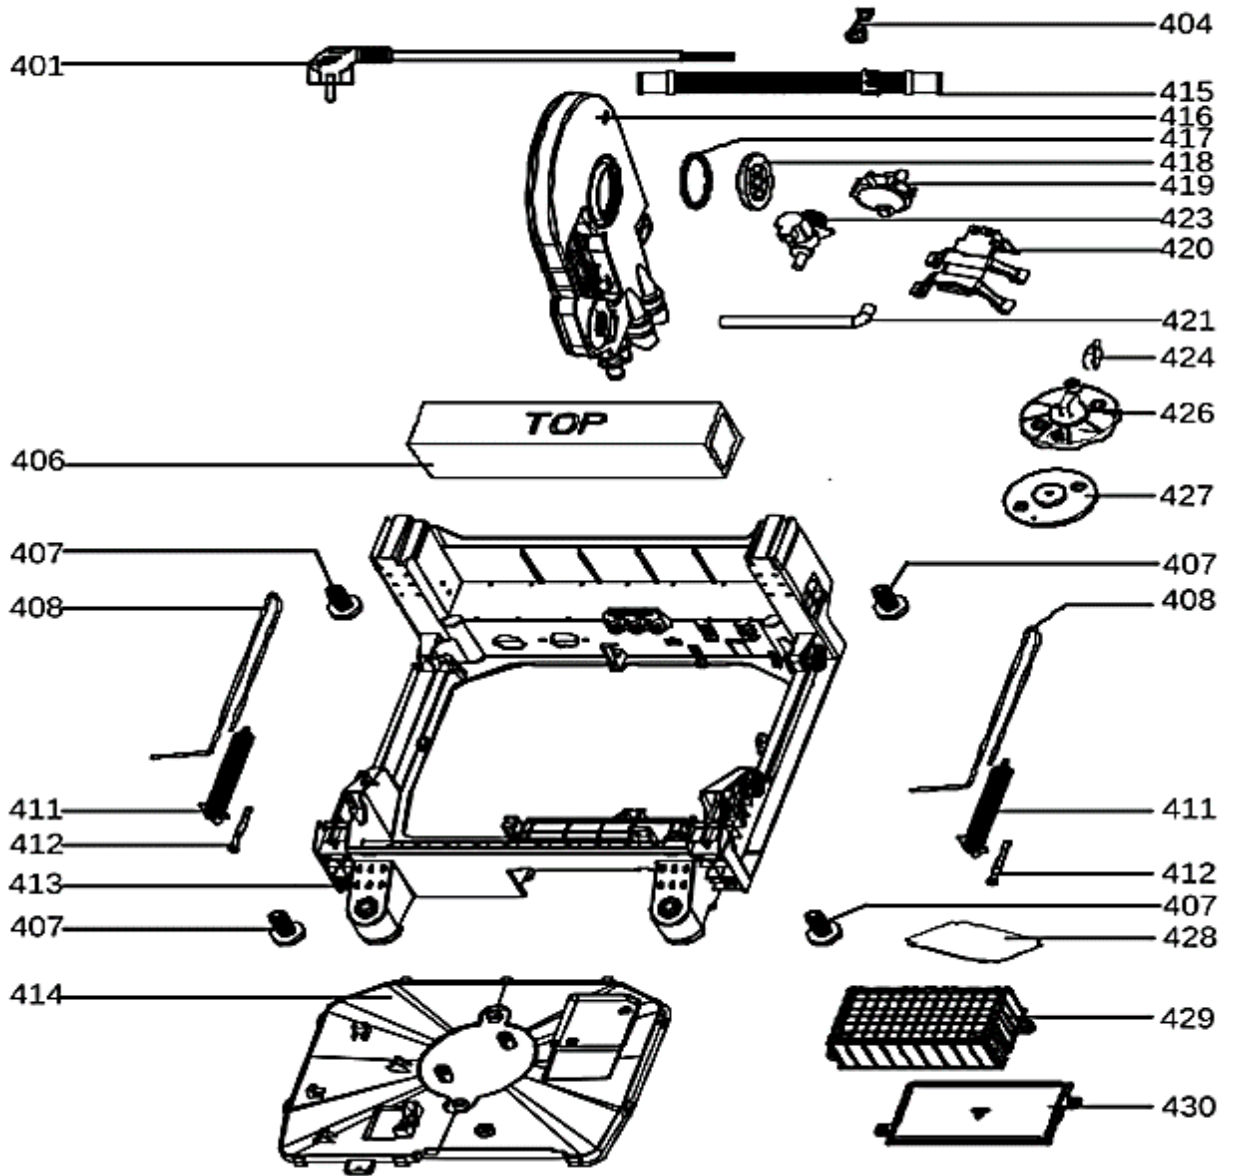

RHDW45PS

RHDW45PS

SEQ	Part Number	Description	Qty on Product
201	17476000007454	Door Switch Assembly	1
202	12276000005336	Inner Door Assembly	2
204	12176000003629	Snap Ring	2
205	12276000001731	Left Hinge Assembly	1
208	12276000001459	Dispenser Bracket	2
209	17476000007435	Dispenser	1
210	12276000001778	Right Hinge Assembly	1
211	12276000001812	Hinge Join Board	1

RHDW45PS

RHDW45PS

SEQ	Part Number	Description	Qty on Product
301	12176000003229	Top Plate Assembly	1
302	12276000A20374	Left Side Panel	1
303	12276000A20368	Right Side Plate	1
304	12176000003870	Upper Back Support	1
313	12176000010412	Rail Support Assembly	4
314	12176000008573	Basket Guider Holder	4
315	12276000023090	Acoustic Panel	1
316	12176000008496	Stopper	2
317	12276000001357	Guide Rail Assembly	1
317-a	12276000001360	Guide Rail Assembly	1
318	12676000000913	Sealing Strip	1
320	12176000009491	Door Lock Hook	1
321	12176000025997	Absorbent Cotton	1

RHDW45PS

RHDW45PS

SEQ	Part Number	Description	Qty on Product
401	17476000000143	Power Cord	1
404	12176000009490	Power Cord Clasper	1
406	12776000000021	Counter Weight	1
407	12176000009741	Foot	4
408	12976000000392	Door Rope	2
411	12976000000201	Spring	2
412	12976000001001	Adjust Screw of Door Spring	2
413	12176000003015	Base Tray Assembly	1
414	12176000003090	Base Tray Cover	1
415	12676000000138	Drain Pipe Assembly	1
416	12176000003911	Air Breather Assembly	1
417	12676000000713	Washer	1
418	12176000013663	Air Breather Nut	1
419	17476000001222	Pressure Switch	1
420	12276000008925	Hook Assembly	1
421	12676000000140	Inlet Hose Of Air Breather	1
423	17476000007448	Water Inlet Valve	1
424	17476000001137	Microswitch	1
426	12176000003125	Switch Seat	1
427	12876000000050	Float	1
428	17176000020782	Main control panel	1
429	12176000016897	PCB Box Cover	1
430	12176000016896	PCB Box	1