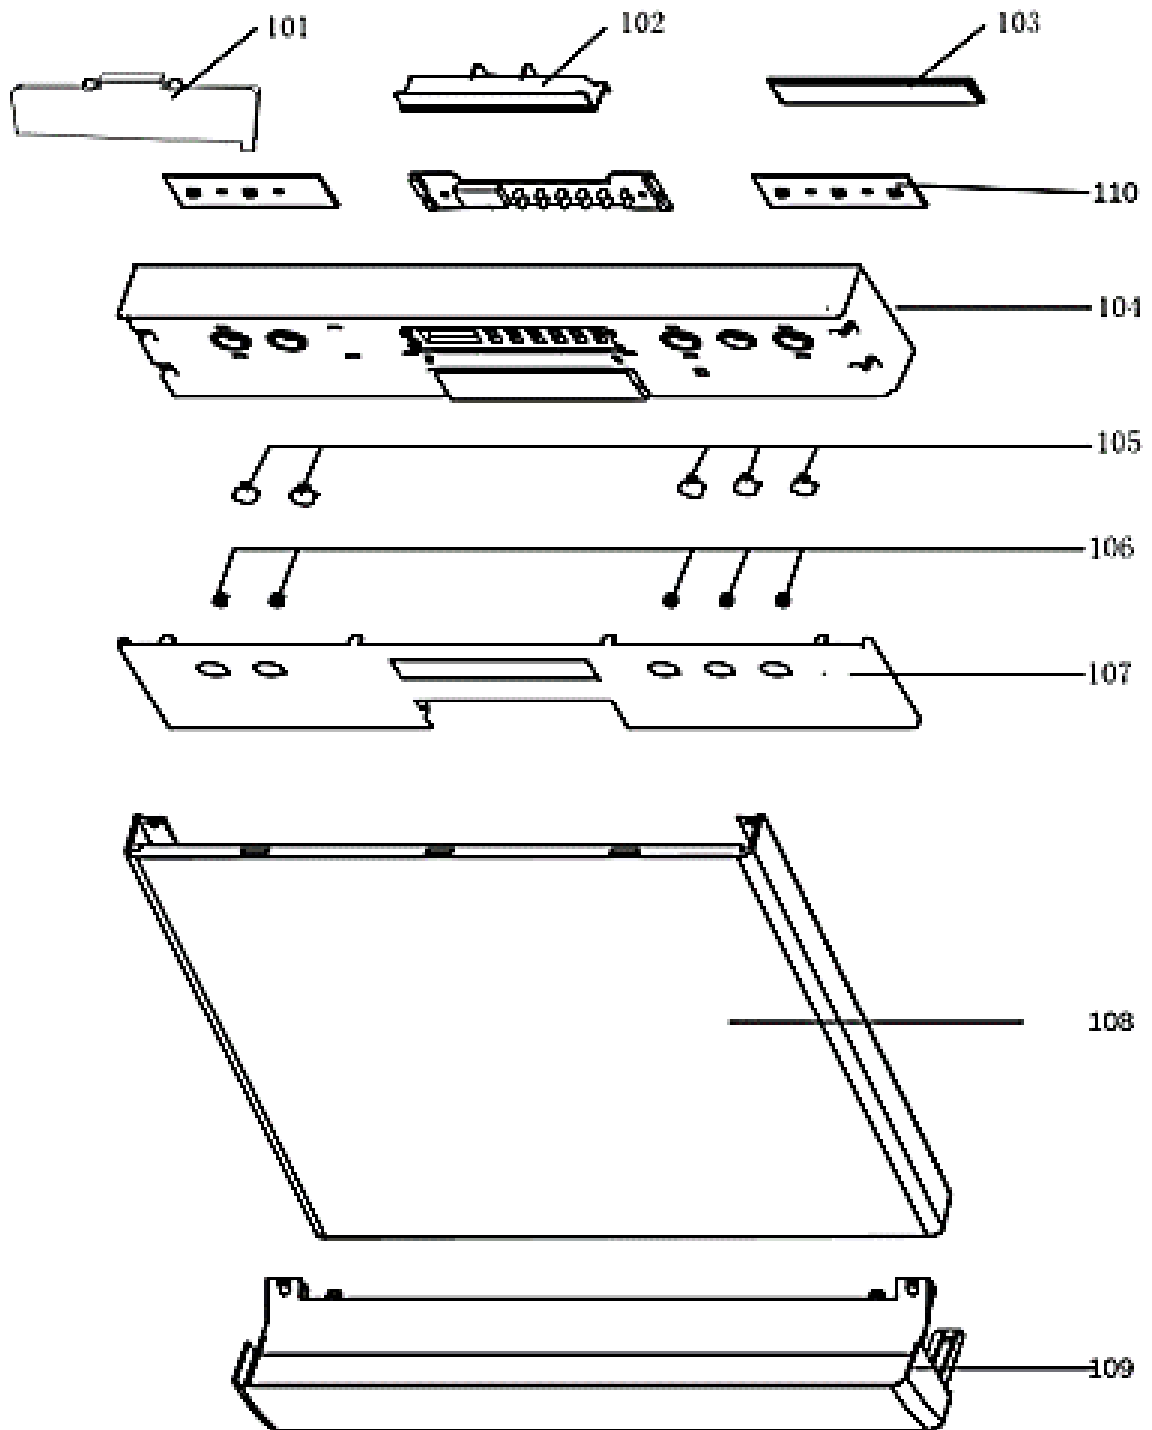

RHDW45PS

RHDW45PS

SEQ	Part Number	Description	Qty on Product
101	12176000003438	Waterproof Cover	1
102	12176000020096	Handle Cover	1
103	12176000021723	Display Window Cover	1
104	12176000006600	Control Panel	1
105	12176000000401	Button	2
106	12976000000177	Spring	1
107	12276000A37958	Control Panel Patch	1
108	12276000006534	Outer Door	1
109	12176000004216	Baseboard	1
110	17176000020784	Display panel	1

RHDW45PS

RHDW45PS

SEQ	Part Number	Description	Qty on Product
201	17476000007454	Door Switch Assembly	1
202	12276000005336	Inner Door Assembly	2
204	12176000003629	Snap Ring	2
205	12276000001731	Left Hinge Assembly	1
208	12276000001459	Dispenser Bracket	2
209	17476000007435	Dispenser	1
210	12276000001778	Right Hinge Assembly	1
211	12276000001812	Hinge Join Board	1

RHDW45PS

RHDW45PS

SEQ	Part Number	Description	Qty on Product
301	12176000003229	Top Plate Assembly	1
302	12276000A20374	Left Side Panel	1
303	12276000A20368	Right Side Plate	1
304	12176000003870	Upper Back Support	1
313	12176000010412	Rail Support Assembly	4
314	12176000008573	Basket Guider Holder	4
315	12276000023090	Acoustic Panel	1
316	12176000008496	Stopper	2
317	12276000001357	Guide Rail Assembly	1
317-a	12276000001360	Guide Rail Assembly	1
318	12676000000913	Sealing Strip	1
320	12176000009491	Door Lock Hook	1
321	12176000025997	Absorbent Cotton	1