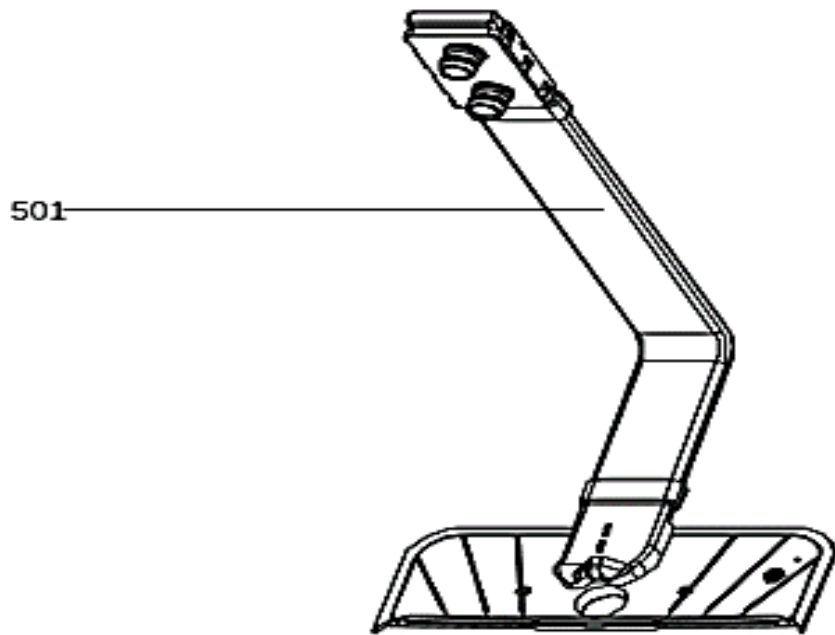

RHDW45PS

RHDW45PS

SEQ	Part Number	Description	Qty on Product
501	12176000009430	Inner Pipe Assembly	1
510	12176000009195	Lower Sprayer	1
511	12176000008645	Lower Sprayer Seat	1
513	12176000003700	Plane Filter	1