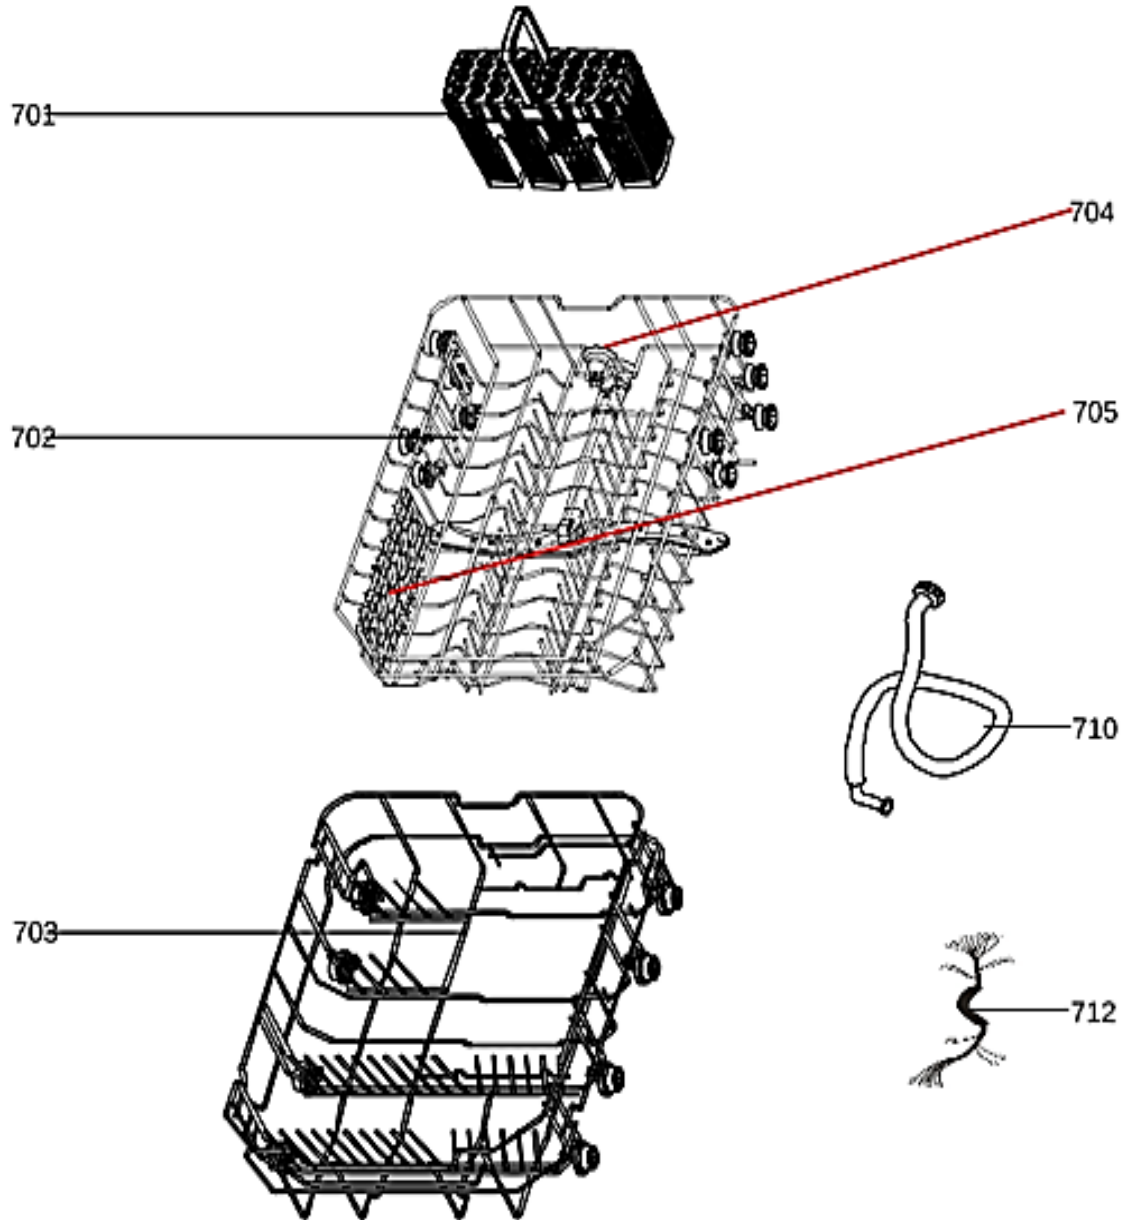

RHDW45PS

RHDW45PS

SEQ	Part Number	Description	Qty on Product
701	12176000002753	Cutlery Basket	1
702	12976000000499	Upper Basket Assembly	1
703	12976000001652	Lower Basket Assembly	1
704	12176000009231	Spray Arm Assembly	1
705	12176000013316	Cup Holder	1
710	12176000024869	Inlet Pipe Assembly	1