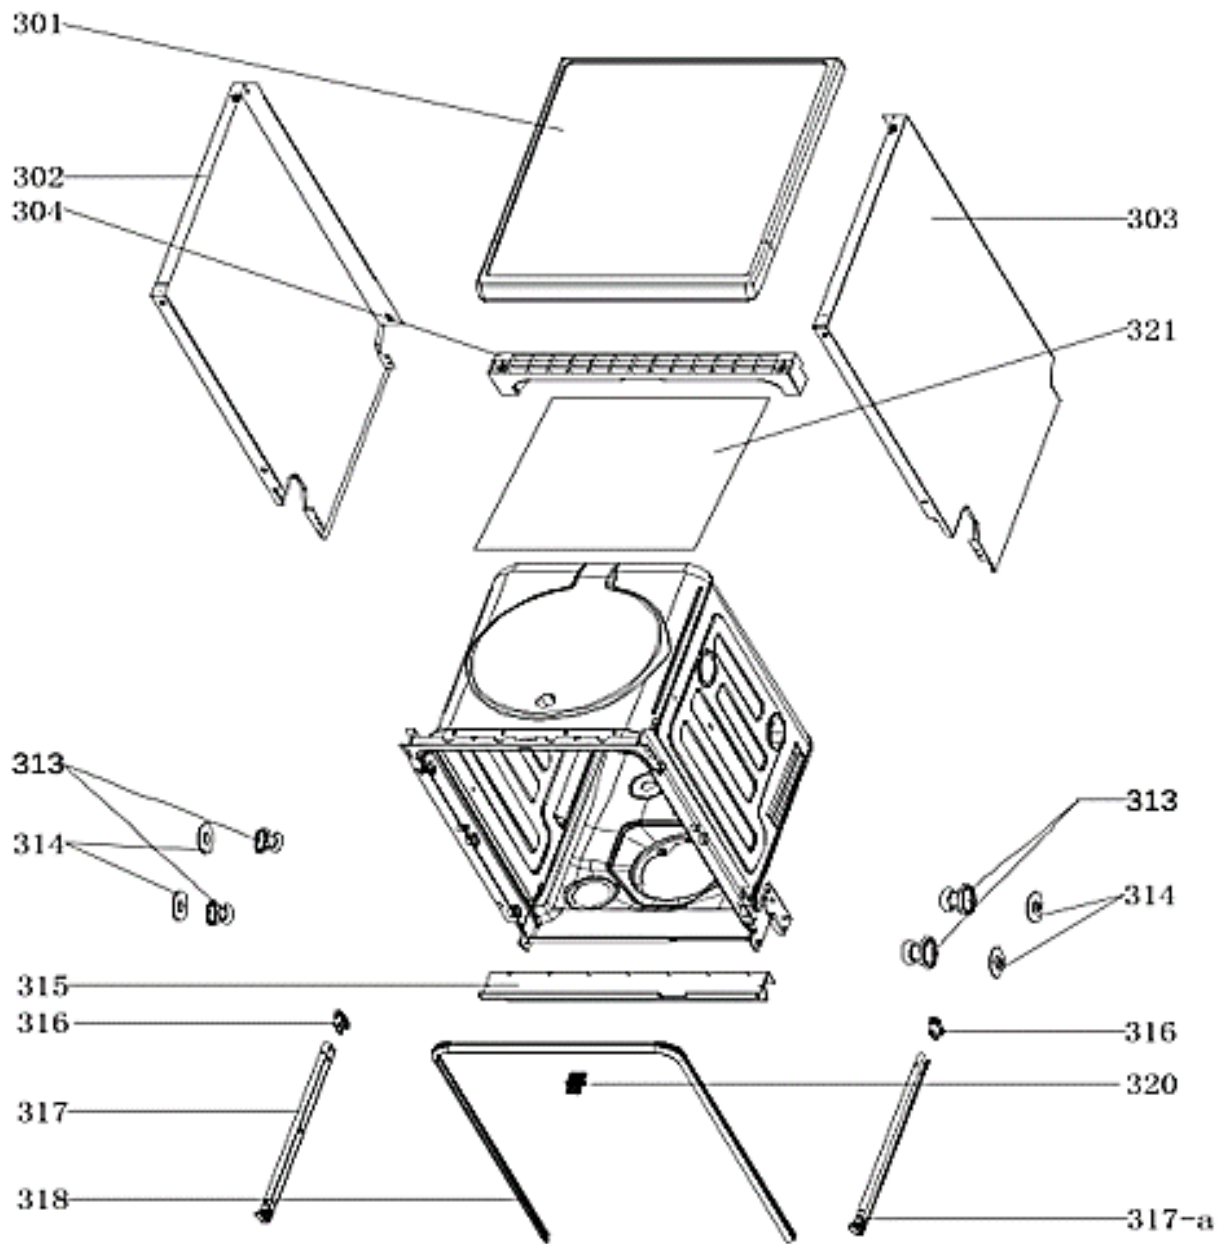

RHDW45PS

RHDW45PS

SEQ	Part Number	Description	Qty on Product
101	12176000003438	Waterproof Cover	1
102	12176000020096	Handle Cover	1
103	12176000021723	Display Window Cover	1
104	12176000006600	Control Panel	1
105	12176000000401	Button	2
106	12976000000177	Spring	1
107	12276000A37958	Control Panel Patch	1
108	12276000006534	Outer Door	1
109	12176000004216	Baseboard	1
110	17176000020784	Display panel	1

RHDW45PS

RHDW45PS

SEQ	Part Number	Description	Qty on Product
201	17476000007454	Door Switch Assembly	1
202	12276000005336	Inner Door Assembly	2
204	12176000003629	Snap Ring	2
205	12276000001731	Left Hinge Assembly	1
208	12276000001459	Dispenser Bracket	2
209	17476000007435	Dispenser	1
210	12276000001778	Right Hinge Assembly	1
211	12276000001812	Hinge Join Board	1

RHDW45PS

RHDW45PS

SEQ	Part Number	Description	Qty on Product
301	12176000003229	Top Plate Assembly	1
302	12276000A20374	Left Side Panel	1
303	12276000A20368	Right Side Plate	1
304	12176000003870	Upper Back Support	1
313	12176000010412	Rail Support Assembly	4
314	12176000008573	Basket Guider Holder	4
315	12276000023090	Acoustic Panel	1
316	12176000008496	Stopper	2
317	12276000001357	Guide Rail Assembly	1
317-a	12276000001360	Guide Rail Assembly	1
318	12676000000913	Sealing Strip	1
320	12176000009491	Door Lock Hook	1
321	12176000025997	Absorbent Cotton	1