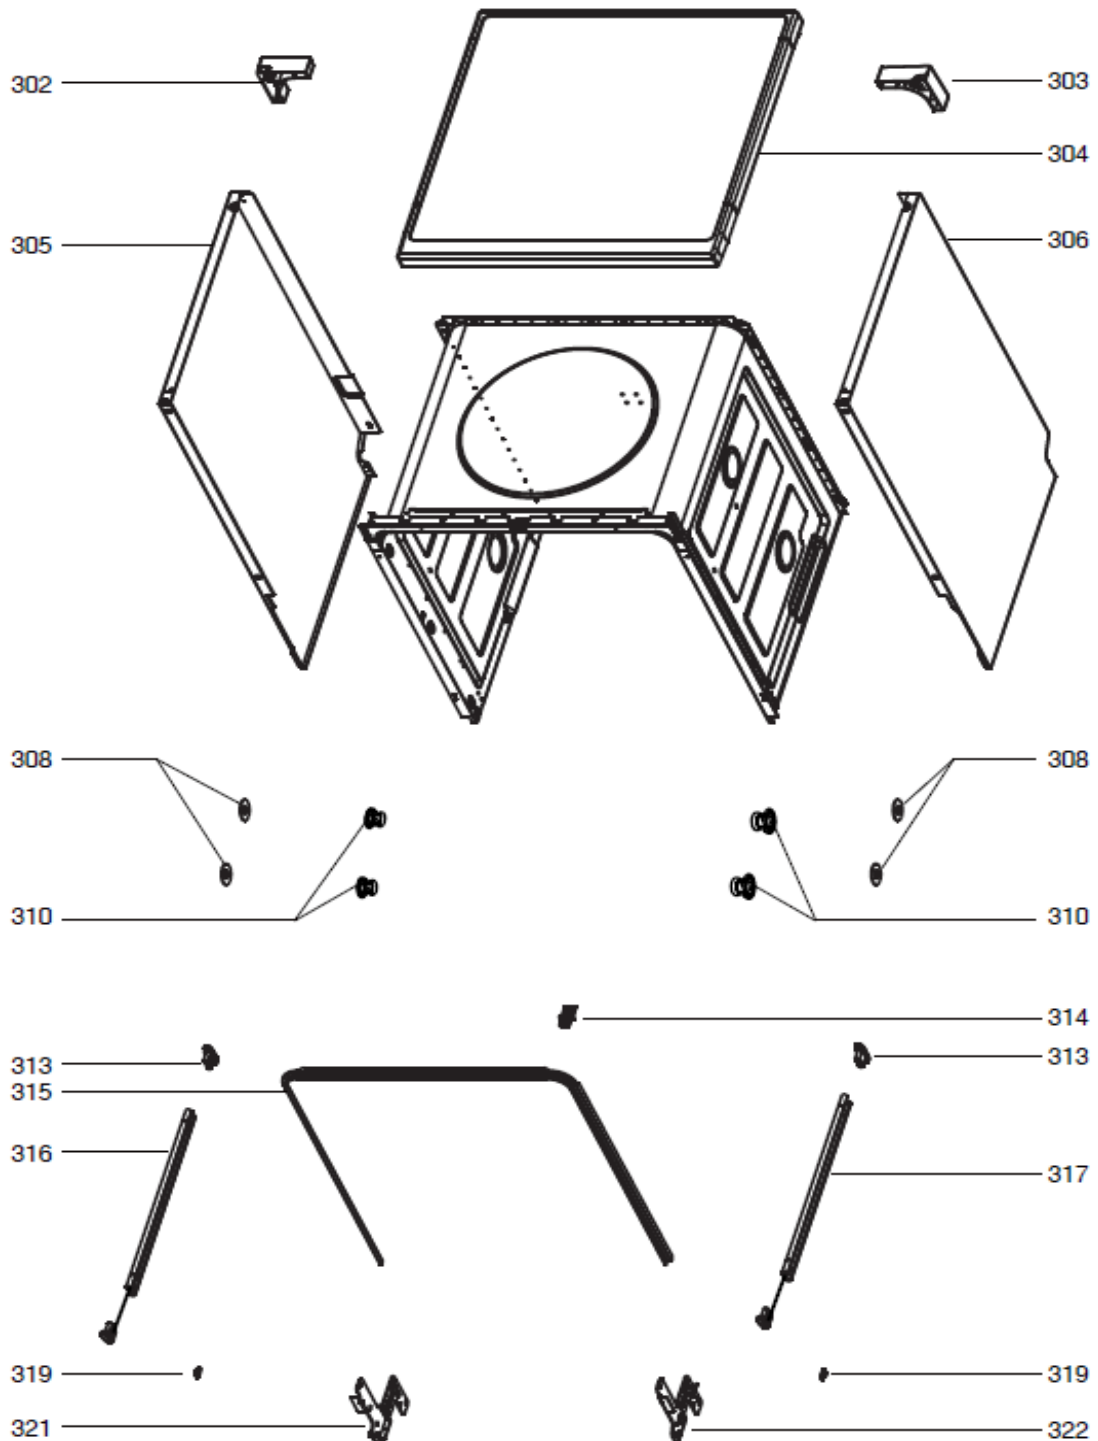

SEQ	PART NO.	QTY in Product	DESCRIPTION
101.00	12176000001388	2	BUTTON RHDW4345X
102.00	12176000000401	3	BUTTON RHDW4345X
103.00	126760000004924	1	WATERPROOF PAD
104.00	126760000004923	1	WATERPROOF PAD
105.00	121760000026491	1	INDICATOR LIGHT COVER
106.00	121760000026489	1	INDICATOR LIGHT COVER
107.00	121760000A51574	1	CONTROL PANEL RHDW4345X
108.00	12176000020095	1	HANDLE COVER RHDW4345X
110.00	17176000025798	1	PCB DISPLAY (Not Shown)
111.00	122760000A18571	1	OUTER DOOR RHDW4345X
112.00	12176000003979	1	BASEBOARD RHDW4345X

SEQ	PART NO.	QTY in Product	DESCRIPTION
201.00	17476000007454	1	DOOR SWICTH ASSEMBLY
202.00	12276000005288	1	INNER DOOR
203.00	12176000003629	2	SNAP RING
204.00	12276000001731	1	LEFT HINGE ASSEMBLY
208.00	17476000007435	1	DISPENSER
209.00	12276000016091	1	RIGH HINGE ASSEMBLY

SEQ	PART NO.	QTY in Product	DESCRIPTION
308.00	12176000008573	4	BASKET GUIDER SUPPORTING HOLDER
310.00	12176000010412	4	RAIL SUPPORT ASSEMBLY
313.00	12176000025300	2	STOPPER
314.00	12176000009491	1	DOOR LOCK HOOK
315.00	12676000005443	1	SEAL
316.00	12276000014587	1	UPPER BASKET GUIDER(LEFT)
317.00	12276000014586	1	UPPER BASKET GUIDER(RIGHT)
321.00	12276000013805	1	LEFT HINGE HOLEDER
322.00	12276000013809	1	RIGHT HINGE HOLDER

SEQ	PART NO.	QTY in Product	DESCRIPTION
401.00	1747600000143	1	POWER CORD
402.00	1267600000138	1	DRAIN PIPE ASSEMBLY
403.00	12176000025576	2	OVERFLOW CAP
404.00	12976000000392	2	DOOR ROPE
405.00	12176000003604	2	PIN
406.00	12176000008820	2	ROPE PULLEY
407.00	12176000025290	2	WHEEL
408.00	17476000009264	1	AIR BREATHER
411.00	12676000003902	1	O TYPE SEALING RING
412.00	17176000012008	1	TEMPERATURE SENSOR
413.00	17476000007443	1	INDUCTION PUMP
414.00	12176000024245	1	SHUNT VALVE CHAMBER COVER
416.00	12976000000133	2	SPRING
422.00	12176000009741	2	FOOT
429.00	12676000003921	1	DRAIN HOSE
430.00	12976000004605	3	CLAMP
433.00	17476000007448	1	INLET VALVE
434.00	17176000A02499	1	MAIN CONTROL PANEL
436.00	12876000000050	1	FLOAT
437.00	17476000001137	1	MICROSWITCH