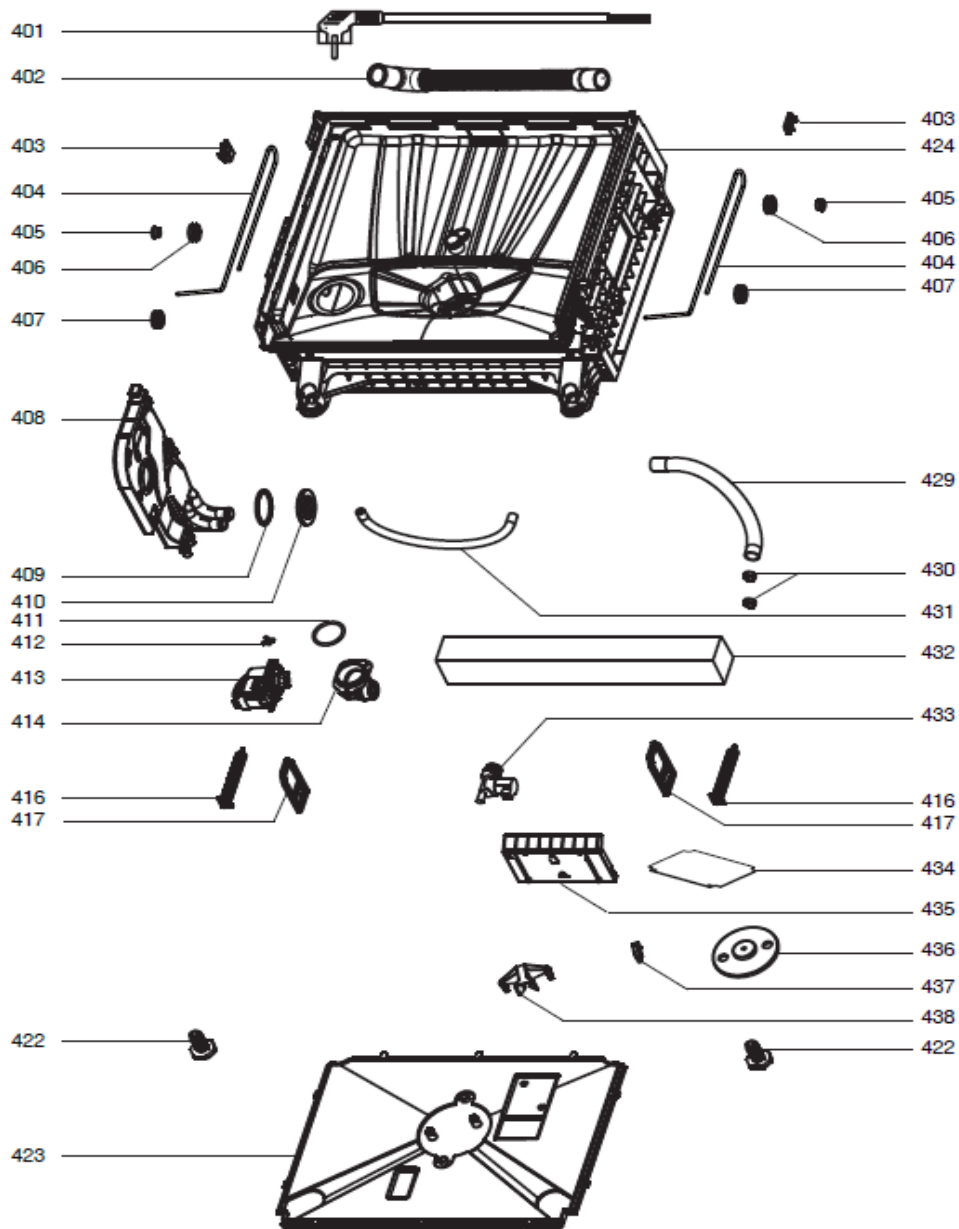

SEQ	PART NO.	QTY in Product	DESCRIPTION
101.00	12176000001388	2	BUTTON RHDW4345X
102.00	12176000000401	3	BUTTON RHDW4345X
103.00	126760000004924	1	WATERPROOF PAD
104.00	126760000004923	1	WATERPROOF PAD
105.00	121760000026491	1	INDICATOR LIGHT COVER
106.00	121760000026489	1	INDICATOR LIGHT COVER
107.00	121760000A51574	1	CONTROL PANEL RHDW4345X
108.00	12176000020095	1	HANDLE COVER RHDW4345X
110.00	17176000025798	1	PCB DISPLAY (Not Shown)
111.00	122760000A18571	1	OUTER DOOR RHDW4345X
112.00	12176000003979	1	BASEBOARD RHDW4345X

SEQ	PART NO.	QTY in Product	DESCRIPTION
201.00	17476000007454	1	DOOR SWICTH ASSEMBLY
202.00	12276000005288	1	INNER DOOR
203.00	12176000003629	2	SNAP RING
204.00	12276000001731	1	LEFT HINGE ASSEMBLY
208.00	17476000007435	1	DISPENSER
209.00	12276000016091	1	RIGH HINGE ASSEMBLY

SEQ	PART NO.	QTY in Product	DESCRIPTION
401.00	1747600000143	1	POWER CORD
402.00	1267600000138	1	DRAIN PIPE ASSEMBLY
403.00	12176000025576	2	OVERFLOW CAP
404.00	12976000000392	2	DOOR ROPE
405.00	12176000003604	2	PIN
406.00	12176000008820	2	ROPE PULLEY
407.00	12176000025290	2	WHEEL
408.00	17476000009264	1	AIR BREATHER
411.00	12676000003902	1	O TYPE SEALING RING
412.00	17176000012008	1	TEMPERATURE SENSOR
413.00	17476000007443	1	INDUCTION PUMP
414.00	12176000024245	1	SHUNT VALVE CHAMBER COVER
416.00	12976000000133	2	SPRING
422.00	12176000009741	2	FOOT
429.00	12676000003921	1	DRAIN HOSE
430.00	12976000004605	3	CLAMP
433.00	17476000007448	1	INLET VALVE
434.00	17176000A02499	1	MAIN CONTROL PANEL
436.00	12876000000050	1	FLOAT
437.00	17476000001137	1	MICROSWITCH

SEQ	PART NO.	QTY in Product	DESCRIPTION
501.00	12176000024364	1	INNER PIPE ASSEMBLY
510.00	12176000025291	1	MIDDLE SPAYER ASSEMBLY
511.00	12176000025299	1	LOWER SPRAYER
512.14	12176000025070	1	FILTER

SEQ	PART NO.	QTY in Product	DESCRIPTION
601.00	12976000004604	2	CLAMP
603.00	17476000008302	1	INDUCTION PUMP
609.00	17476000007431	1	HEATING ELEMENTS
615.00	12976000000308	2	CLAMP