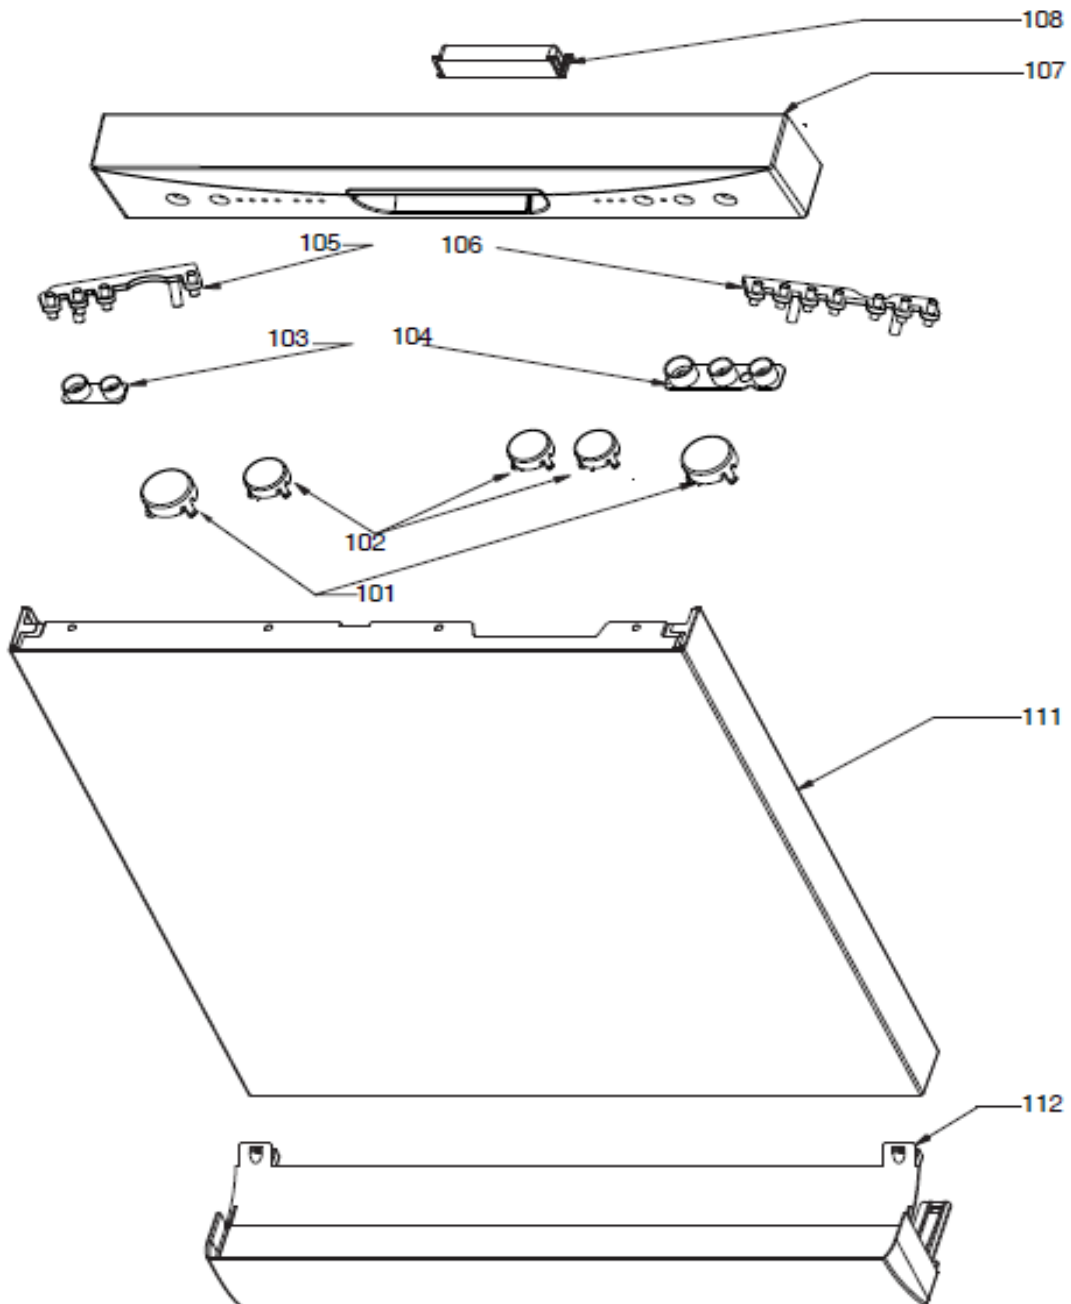

SEQ	PART NO.	QTY in Product	DESCRIPTION
101.00	12176000001388	2	BUTTON RHDW4345X
102.00	12176000000401	3	BUTTON RHDW4345X
103.00	126760000004924	1	WATERPROOF PAD
104.00	126760000004923	1	WATERPROOF PAD
105.00	121760000026491	1	INDICATOR LIGHT COVER
106.00	121760000026489	1	INDICATOR LIGHT COVER
107.00	121760000A51574	1	CONTROL PANEL RHDW4345X
108.00	12176000020095	1	HANDLE COVER RHDW4345X
110.00	17176000025798	1	PCB DISPLAY (Not Shown)
111.00	122760000A18571	1	OUTER DOOR RHDW4345X
112.00	12176000003979	1	BASEBOARD RHDW4345X

SEQ	PART NO.	QTY in Product	DESCRIPTION
201.00	17476000007454	1	DOOR SWICTH ASSEMBLY
202.00	12276000005288	1	INNER DOOR
203.00	12176000003629	2	SNAP RING
204.00	12276000001731	1	LEFT HINGE ASSEMBLY
208.00	17476000007435	1	DISPENSER
209.00	12276000016091	1	RIGH HINGE ASSEMBLY

SEQ	PART NO.	QTY in Product	DESCRIPTION
401.00	1747600000143	1	POWER CORD
402.00	1267600000138	1	DRAIN PIPE ASSEMBLY
403.00	12176000025576	2	OVERFLOW CAP
404.00	12976000000392	2	DOOR ROPE
405.00	12176000003604	2	PIN
406.00	12176000008820	2	ROPE PULLEY
407.00	12176000025290	2	WHEEL
408.00	17476000009264	1	AIR BREATHER
411.00	12676000003902	1	O TYPE SEALING RING
412.00	17176000012008	1	TEMPERATURE SENSOR
413.00	17476000007443	1	INDUCTION PUMP
414.00	12176000024245	1	SHUNT VALVE CHAMBER COVER
416.00	12976000000133	2	SPRING
422.00	12176000009741	2	FOOT
429.00	12676000003921	1	DRAIN HOSE
430.00	12976000004605	3	CLAMP
433.00	17476000007448	1	INLET VALVE
434.00	17176000A02499	1	MAIN CONTROL PANEL
436.00	12876000000050	1	FLOAT
437.00	17476000001137	1	MICROSWITCH

SEQ	PART NO.	QTY in Product	DESCRIPTION
501.00	12176000024364	1	INNER PIPE ASSEMBLY
510.00	12176000025291	1	MIDDLE SPAYER ASSEMBLY
511.00	12176000025299	1	LOWER SPRAYER
512.14	12176000025070	1	FILTER

SEQ	PART NO.	QTY in Product	DESCRIPTION
601.00	12976000004604	2	CLAMP
603.00	17476000008302	1	INDUCTION PUMP
609.00	17476000007431	1	HEATING ELEMENTS
615.00	12976000000308	2	CLAMP