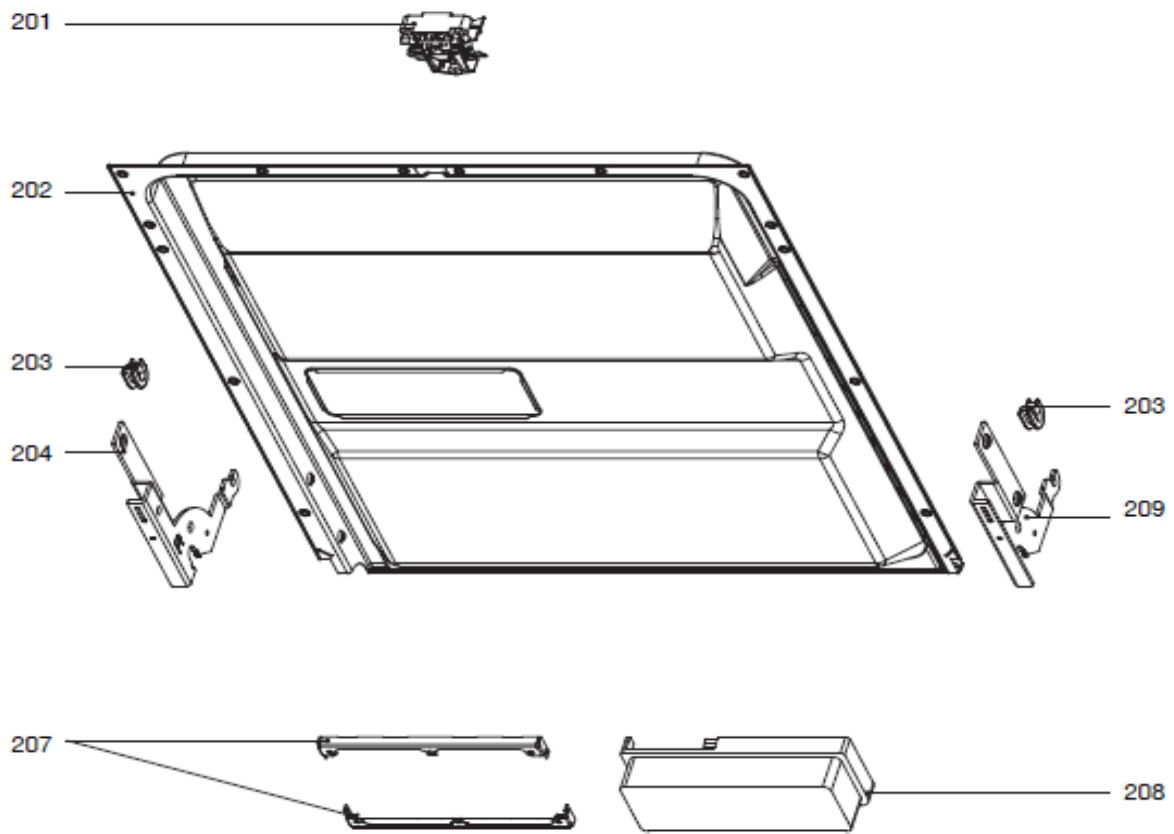

SEQ	PART NO.	QTY in Product	DESCRIPTION
101.00	12176000001388	2	BUTTON RHDW4345X
102.00	12176000000401	3	BUTTON RHDW4345X
103.00	126760000004924	1	WATERPROOF PAD
104.00	126760000004923	1	WATERPROOF PAD
105.00	121760000026491	1	INDICATOR LIGHT COVER
106.00	121760000026489	1	INDICATOR LIGHT COVER
107.00	121760000A51574	1	CONTROL PANEL RHDW4345X
108.00	12176000020095	1	HANDLE COVER RHDW4345X
110.00	17176000025798	1	PCB DISPLAY (Not Shown)
111.00	122760000A18571	1	OUTER DOOR RHDW4345X
112.00	12176000003979	1	BASEBOARD RHDW4345X

SEQ	PART NO.	QTY in Product	DESCRIPTION
201.00	17476000007454	1	DOOR SWICTH ASSEMBLY
202.00	12276000005288	1	INNER DOOR
203.00	12176000003629	2	SNAP RING
204.00	12276000001731	1	LEFT HINGE ASSEMBLY
208.00	17476000007435	1	DISPENSER
209.00	12276000016091	1	RIGH HINGE ASSEMBLY