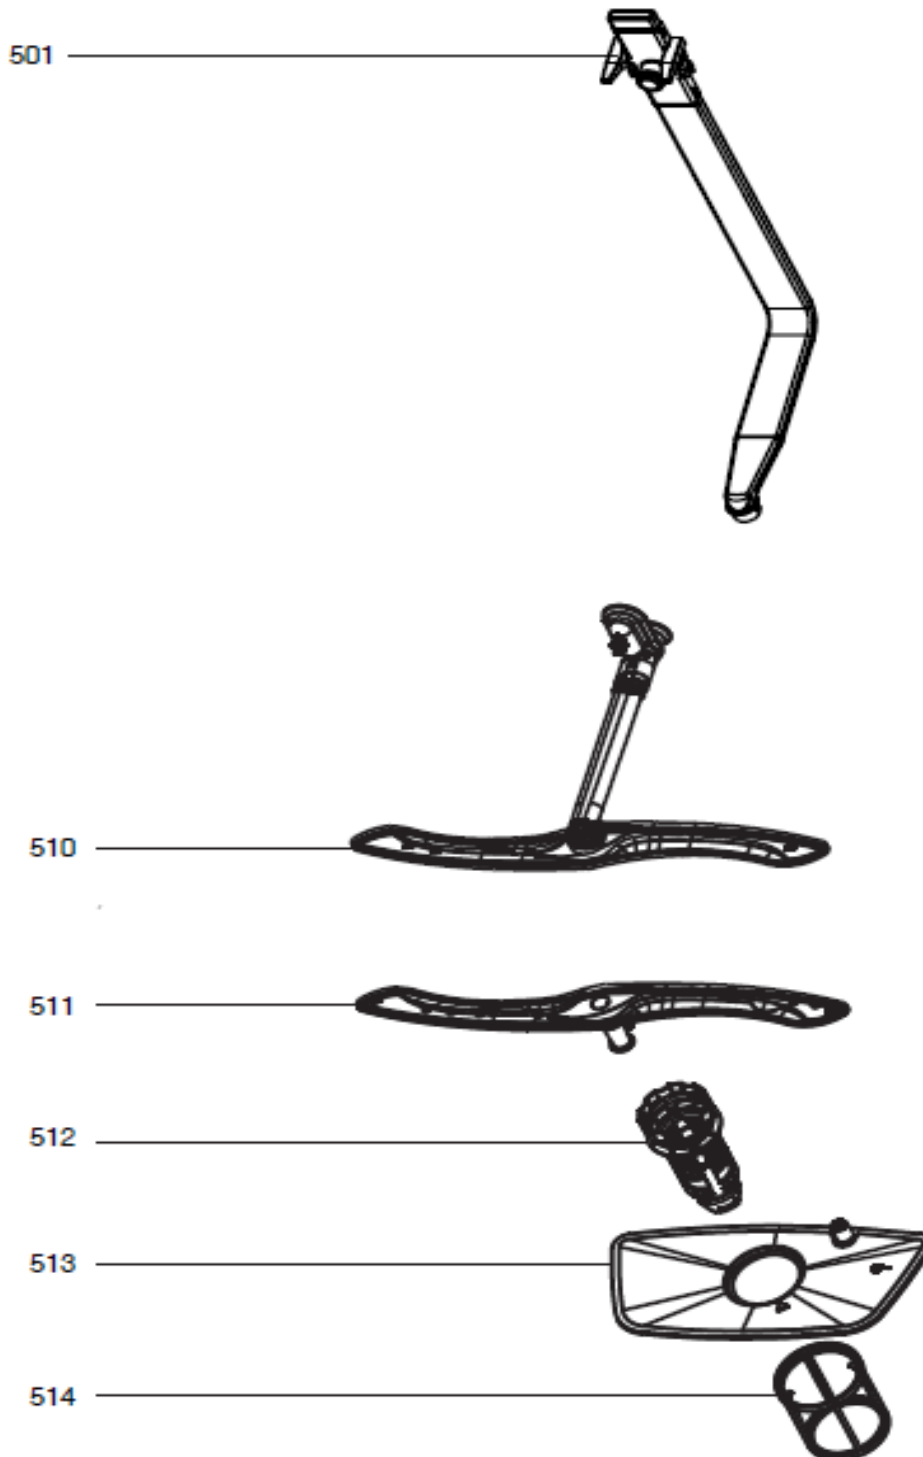

SEQ	PART NO.	QTY in Product	DESCRIPTION
501.00	12176000024364	1	INNER PIPE ASSEMBLY
510.00	12176000025291	1	MIDDLE SPAYER ASSEMBLY
511.00	12176000025299	1	LOWER SPRAYER
512.14	12176000025070	1	FILTER