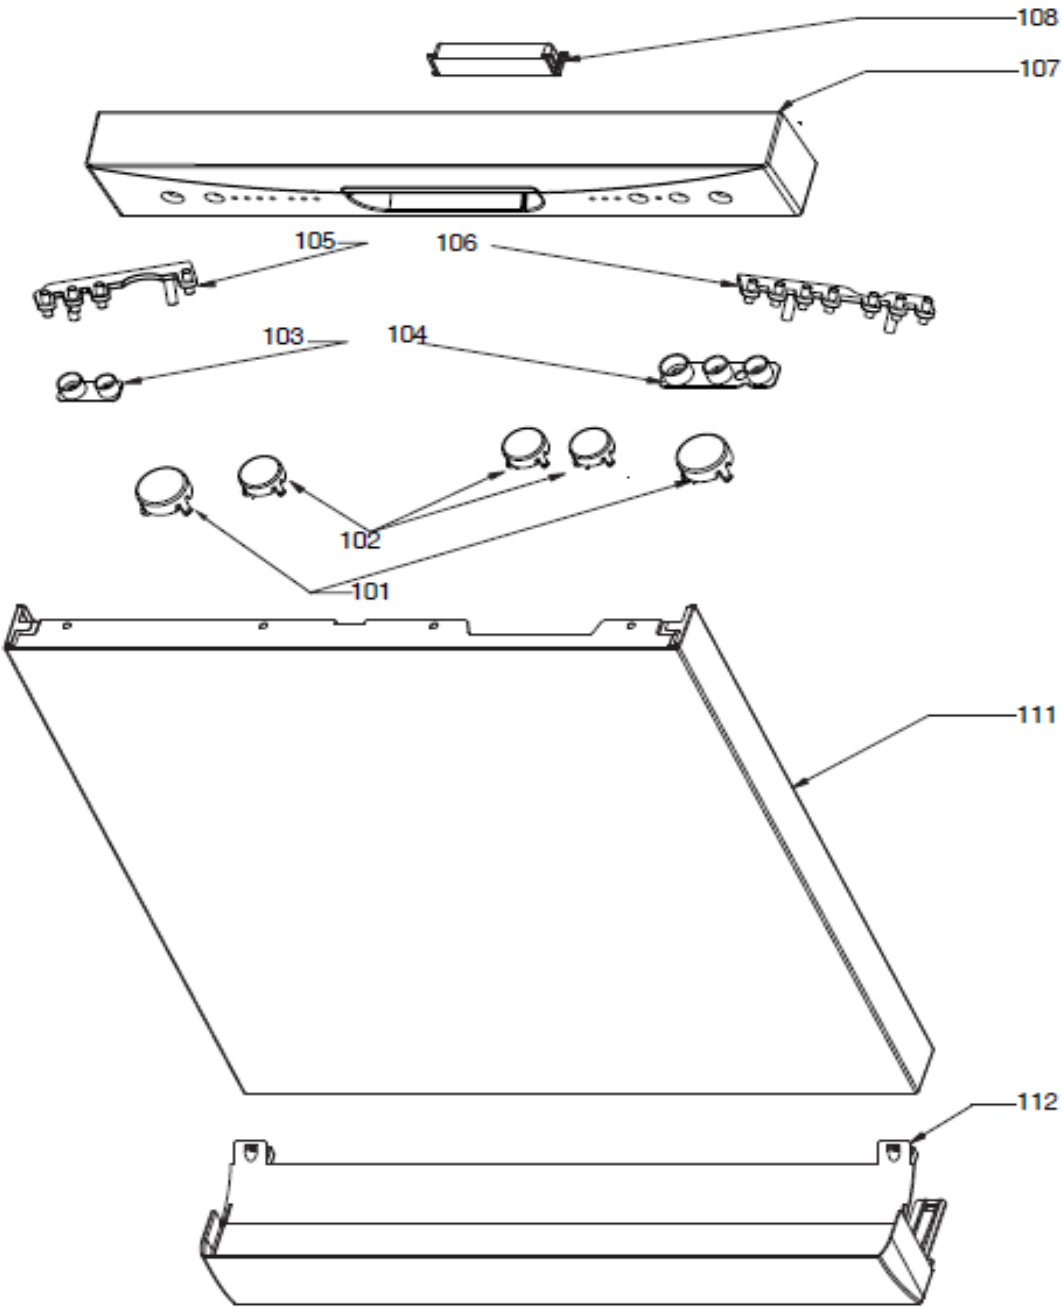

SEQ	PART NO.	QTY in Product	DESCRIPTION
101.00	12176000001388	2	BUTTON RHDW4345X
102.00	12176000000401	3	BUTTON RHDW4345X
103.00	126760000004924	1	WATERPROOF PAD
104.00	126760000004923	1	WATERPROOF PAD
105.00	121760000026491	1	INDICATOR LIGHT COVER
106.00	121760000026489	1	INDICATOR LIGHT COVER
107.00	12176000A51574	1	CONTROL PANEL RHDW4345X
108.00	12176000020095	1	HANDLE COVER RHDW4345X
110.00	17176000025798	1	DISPLAY PANEL
111.00	12276000A18571	1	OUTER DOOR RHDW4345X
112.00	12176000003979	1	BASEBOARD RHDW4345X

SEQ	PART NO.	QTY in Product	DESCRIPTION
201.00	17476000007454	1	DOOR SWICTH ASSEMBLY
203.00	12176000003629	2	SNAP RING
204.00	12276000001731	1	LEFT HINGE ASSEMBLY
208.00	17476000007435	1	DISPENSER
209.00	12276000016091	1	RIGH HINGE ASSEMBLY

SEQ	PART NO.	QTY in Product	DESCRIPTION
401.00	1747600000143	1	POWER CORD
402.00	1267600000138	1	DRAIN PIPE ASSEMBLY
403.00	12176000025576	2	OVERFLOW CAP
404.00	12976000000392	2	DOOR ROPE
405.00	12176000003604	2	PIN
406.00	12176000008820	2	ROPE PULLEY
407.00	12176000025290	2	WHEEL
408.00	17476000009264	1	AIR BREATHER
411.00	12676000003902	1	O TYPE SEALING RING
412.00	17176000012008	1	TEMPERATURE SENSOR
413.00	17476000007443	1	INDUCTION PUMP
414.00	12176000024245	1	SHUNT VALVE CHAMBER COVER
416.00	12976000000133	2	SPRING
422.00	12176000009741	2	FOOT
429.00	12676000003921	1	DRAIN HOSE
430.00	12976000004605	3	CLAMP
433.00	17476000007448	1	INLET VALVE
434.00	17176000A02499	1	MAIN CONTROL PANEL
436.00	12876000000050	1	FLOAT
437.00	17476000001137	1	MICROSWITCH

SEQ	PART NO.	QTY in Product	DESCRIPTION
501.00	12176000024364	1	INNER PIPE ASSEMBLY
510.00	12176000025291	1	MIDDLE SPAYER ASSEMBLY
511.00	12176000025299	1	LOWER SPRAYER
512.14	12176000025070	1	FILTER

SEQ	PART NO.	QTY in Product	DESCRIPTION
601.00	12976000004604	2	CLAMP
603.00	17476000008302	1	INDUCTION PUMP
609.00	17476000007431	1	HEATING ELEMENTS
615.00	12976000000308	2	CLAMP