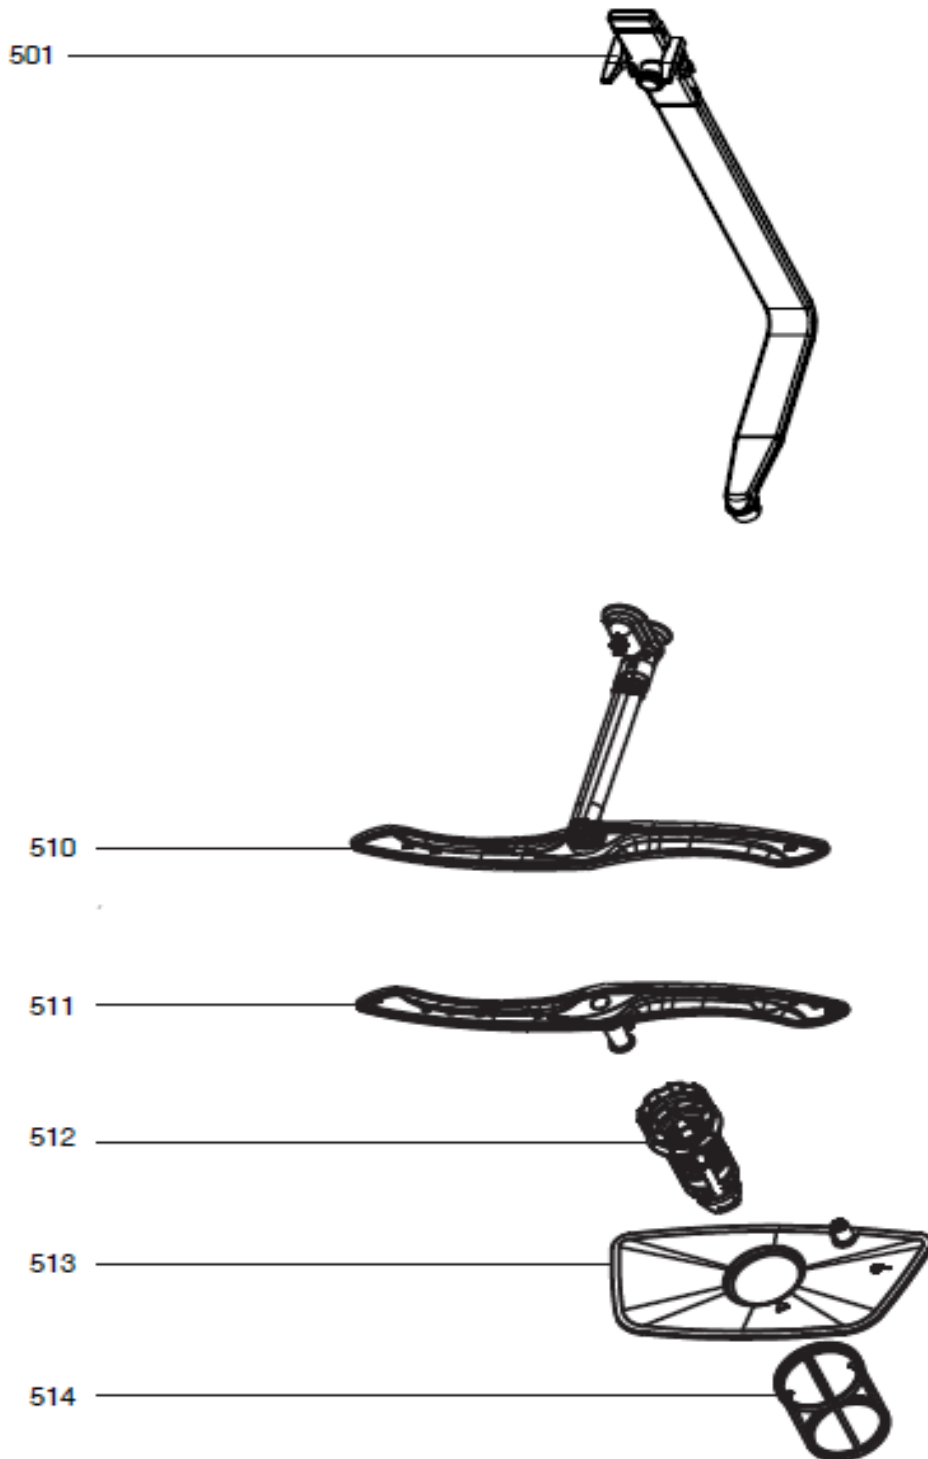

SEQ	PART NO.	QTY in Product	DESCRIPTION
501.00	12176000024364	1	INNER PIPE ASSEMBLY
510.00	12176000025291	1	MIDDLE SPAYER ASSEMBLY
511.00	12176000025299	1	LOWER SPRAYER
512.14	12176000025070	1	FILTER