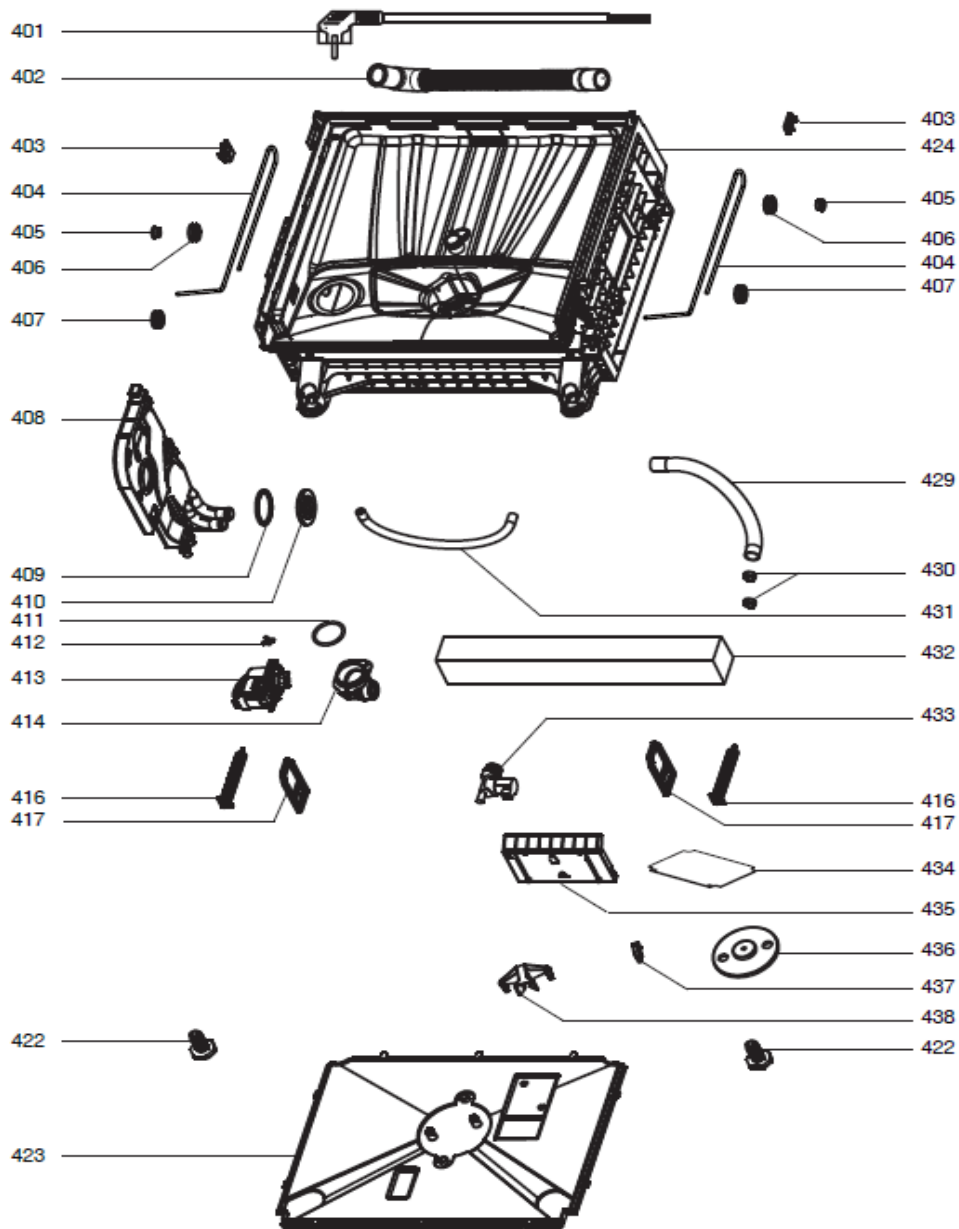

SEQ	PART NO.	QTY in Product	DESCRIPTION
101.00	12176000001388	2	BUTTON RHDW4345X
102.00	12176000000401	3	BUTTON RHDW4345X
103.00	126760000004924	1	WATERPROOF PAD
104.00	126760000004923	1	WATERPROOF PAD
105.00	121760000026491	1	INDICATOR LIGHT COVER
106.00	121760000026489	1	INDICATOR LIGHT COVER
107.00	12176000A51574	1	CONTROL PANEL RHDW4345X
108.00	12176000020095	1	HANDLE COVER RHDW4345X
110.00	17176000025798	1	DISPLAY PANEL
111.00	12276000A18571	1	OUTER DOOR RHDW4345X
112.00	12176000003979	1	BASEBOARD RHDW4345X

SEQ	PART NO.	QTY in Product	DESCRIPTION
201.00	17476000007454	1	DOOR SWICTH ASSEMBLY
203.00	12176000003629	2	SNAP RING
204.00	12276000001731	1	LEFT HINGE ASSEMBLY
208.00	17476000007435	1	DISPENSER
209.00	12276000016091	1	RIGH HINGE ASSEMBLY

SEQ	PART NO.	QTY in Product	DESCRIPTION
401.00	1747600000143	1	POWER CORD
402.00	1267600000138	1	DRAIN PIPE ASSEMBLY
403.00	12176000025576	2	OVERFLOW CAP
404.00	12976000000392	2	DOOR ROPE
405.00	12176000003604	2	PIN
406.00	12176000008820	2	ROPE PULLEY
407.00	12176000025290	2	WHEEL
408.00	17476000009264	1	AIR BREATHER
411.00	12676000003902	1	O TYPE SEALING RING
412.00	17176000012008	1	TEMPERATURE SENSOR
413.00	17476000007443	1	INDUCTION PUMP
414.00	12176000024245	1	SHUNT VALVE CHAMBER COVER
416.00	12976000000133	2	SPRING
422.00	12176000009741	2	FOOT
429.00	12676000003921	1	DRAIN HOSE
430.00	12976000004605	3	CLAMP
433.00	17476000007448	1	INLET VALVE
434.00	17176000A02499	1	MAIN CONTROL PANEL
436.00	12876000000050	1	FLOAT
437.00	17476000001137	1	MICROSWITCH

SEQ	PART NO.	QTY in Product	DESCRIPTION
501.00	12176000024364	1	INNER PIPE ASSEMBLY
510.00	12176000025291	1	MIDDLE SPAYER ASSEMBLY
511.00	12176000025299	1	LOWER SPRAYER
512.14	12176000025070	1	FILTER

SEQ	PART NO.	QTY in Product	DESCRIPTION
601.00	12976000004604	2	CLAMP
603.00	17476000008302	1	INDUCTION PUMP
609.00	17476000007431	1	HEATING ELEMENTS
615.00	12976000000308	2	CLAMP