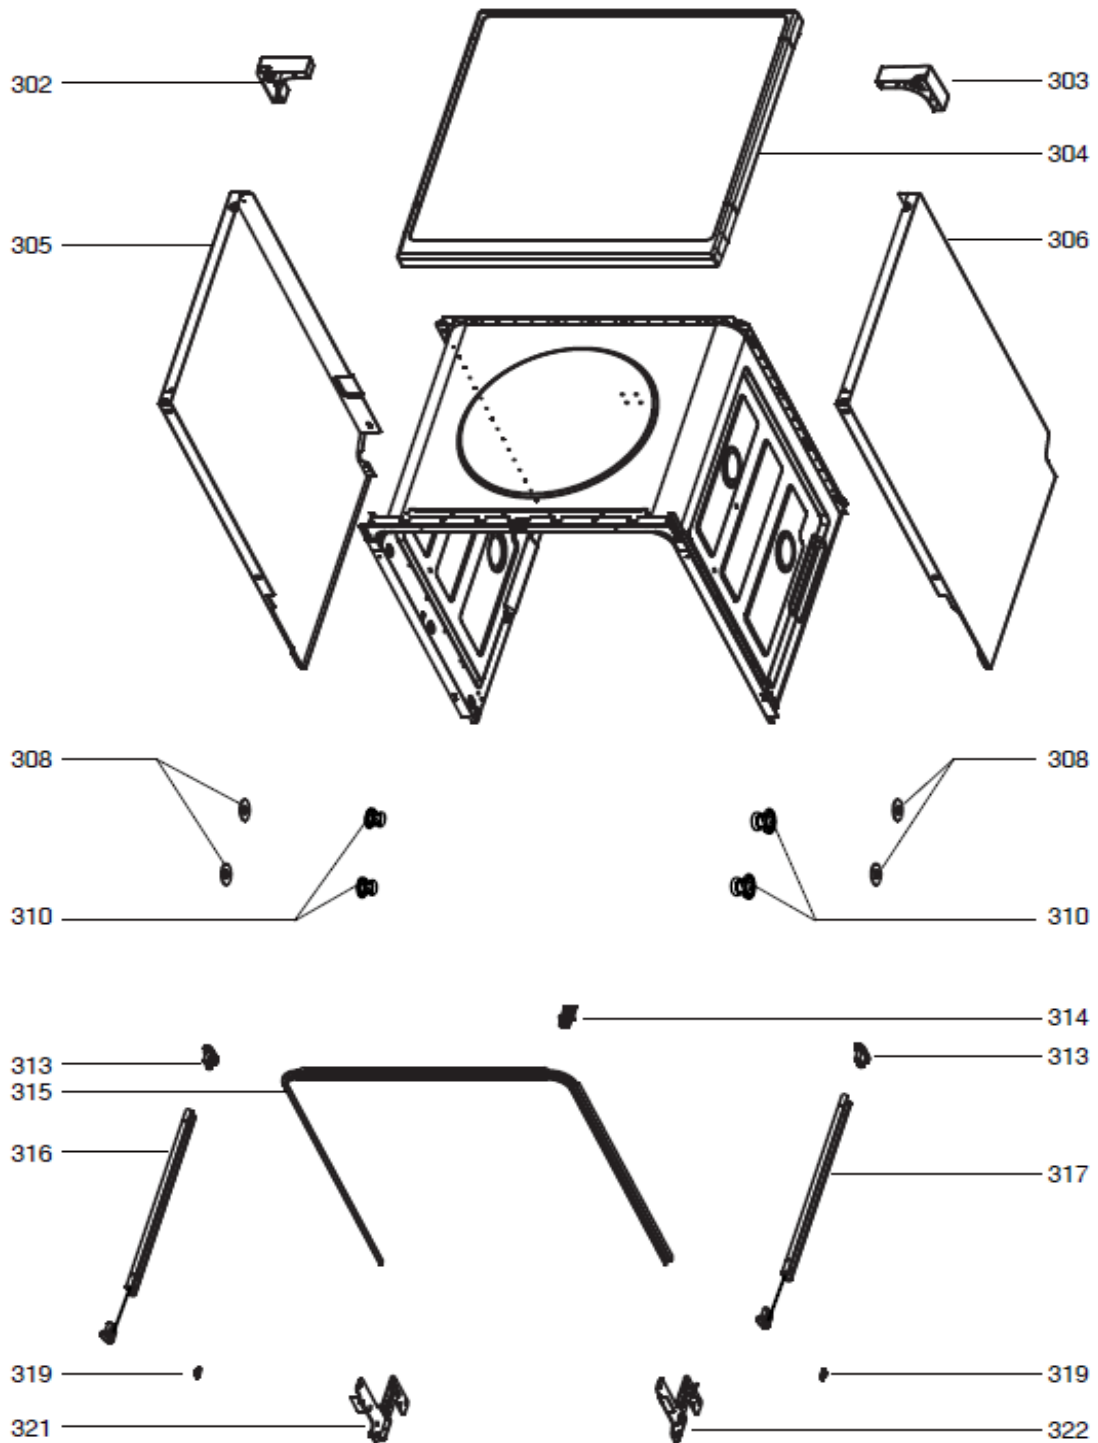

SEQ	PART NO.	QTY in Product	DESCRIPTION
101.00	12176000001388	2	BUTTON RHDW4345X
102.00	12176000000401	3	BUTTON RHDW4345X
103.00	126760000004924	1	WATERPROOF PAD
104.00	126760000004923	1	WATERPROOF PAD
105.00	121760000026491	1	INDICATOR LIGHT COVER
106.00	121760000026489	1	INDICATOR LIGHT COVER
107.00	12176000A51574	1	CONTROL PANEL RHDW4345X
108.00	12176000020095	1	HANDLE COVER RHDW4345X
110.00	17176000025798	1	DISPLAY PANEL
111.00	12276000A18571	1	OUTER DOOR RHDW4345X
112.00	12176000003979	1	BASEBOARD RHDW4345X

SEQ	PART NO.	QTY in Product	DESCRIPTION
201.00	17476000007454	1	DOOR SWICTH ASSEMBLY
203.00	12176000003629	2	SNAP RING
204.00	12276000001731	1	LEFT HINGE ASSEMBLY
208.00	17476000007435	1	DISPENSER
209.00	12276000016091	1	RIGH HINGE ASSEMBLY

SEQ	PART NO.	QTY in Product	DESCRIPTION
308.00	12176000008573	4	BASKET GUIDER SUPPORTING HOLDER
310.00	12176000010412	4	RAIL SUPPORT ASSEMBLY
313.00	12176000025300	2	STOPPER
314.00	12176000009491	1	DOOR LOCK HOOK
315.00	12676000005443	1	SEAL
316.00	12276000014587	1	UPPER BASKET GUIDER(LEFT)
317.00	12276000014586	1	UPPER BASKET GUIDER(RIGHT)
321.00	12276000013805	1	LEFT HINGE HOLEDER
322.00	12276000013809	1	RIGHT HINGE HOLDER

SEQ	PART NO.	QTY in Product	DESCRIPTION
401.00	1747600000143	1	POWER CORD
402.00	1267600000138	1	DRAIN PIPE ASSEMBLY
403.00	12176000025576	2	OVERFLOW CAP
404.00	12976000000392	2	DOOR ROPE
405.00	12176000003604	2	PIN
406.00	12176000008820	2	ROPE PULLEY
407.00	12176000025290	2	WHEEL
408.00	17476000009264	1	AIR BREATHER
411.00	12676000003902	1	O TYPE SEALING RING
412.00	17176000012008	1	TEMPERATURE SENSOR
413.00	17476000007443	1	INDUCTION PUMP
414.00	12176000024245	1	SHUNT VALVE CHAMBER COVER
416.00	12976000000133	2	SPRING
422.00	12176000009741	2	FOOT
429.00	12676000003921	1	DRAIN HOSE
430.00	12976000004605	3	CLAMP
433.00	17476000007448	1	INLET VALVE
434.00	17176000A02499	1	MAIN CONTROL PANEL
436.00	12876000000050	1	FLOAT
437.00	17476000001137	1	MICROSWITCH