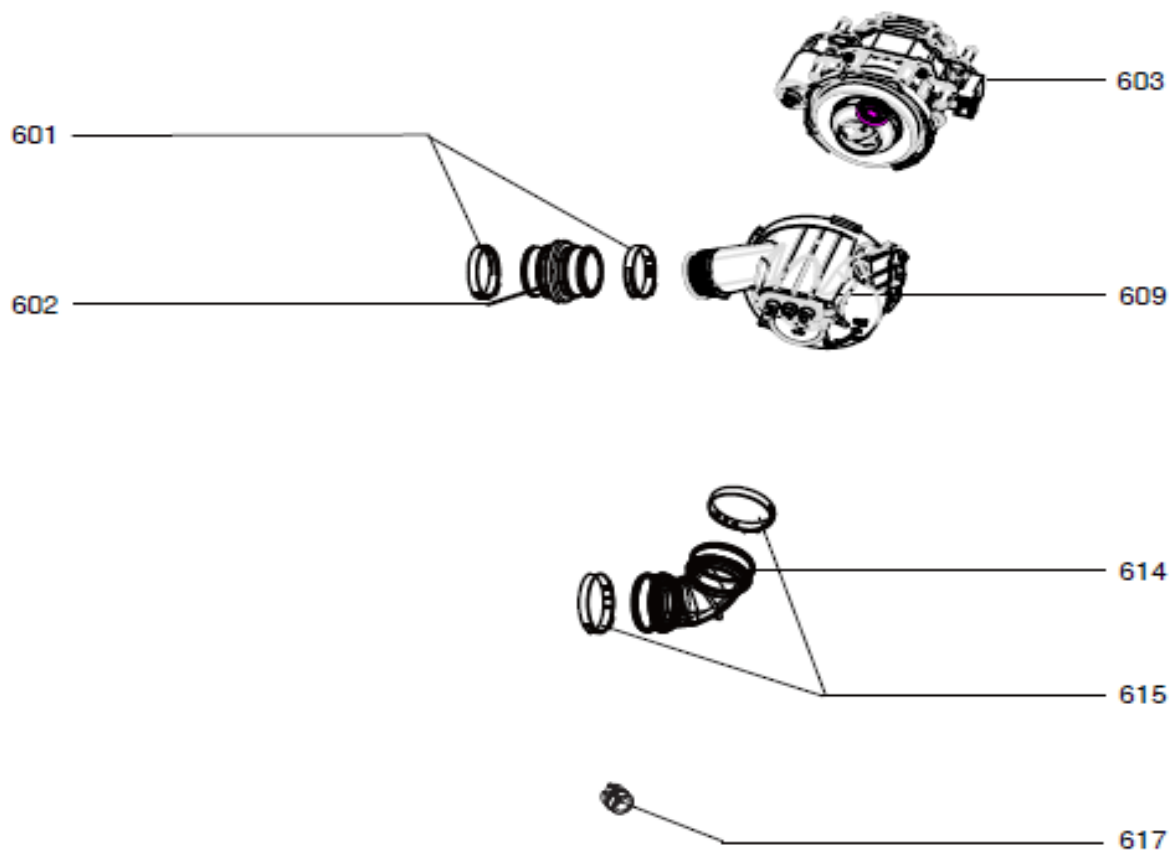

SEQ	PART NO.	QTY in Product	DESCRIPTION
308.00	12176000008573	4	BASKET GUIDER SUPPORTING HOLDER
310.00	12176000010412	4	RAIL SUPPORT ASSEMBLY
313.00	12176000025300	2	STOPPER
314.00	12176000009491	1	DOOR LOCK HOOK
315.00	12676000005443	1	SEAL
316.00	12276000014587	1	UPPER BASKET GUIDER(LEFT)
317.00	12276000014586	1	UPPER BASKET GUIDER(RIGHT)
321.00	12276000013805	1	LEFT HINGE HOLEDER
322.00	12276000013809	1	RIGHT HINGE HOLDER

SEQ	PART NO.	QTY in Product	DESCRIPTION
401.00	1747600000143	1	POWER CORD
402.00	1267600000138	1	DRAIN PIPE ASSEMBLY
403.00	12176000025576	2	OVERFLOW CAP
404.00	12976000000392	2	DOOR ROPE
405.00	12176000003604	2	PIN
406.00	12176000008820	2	ROPE PULLEY
407.00	12176000025290	2	WHEEL
408.00	17476000009264	1	AIR BREATHER
411.00	12676000003902	1	O TYPE SEALING RING
412.00	17176000012008	1	TEMPERATURE SENSOR
413.00	17476000007443	1	INDUCTION PUMP
414.00	12176000024245	1	SHUNT VALVE CHAMBER COVER
416.00	12976000000133	2	SPRING
422.00	12176000009741	2	FOOT
429.00	12676000003921	1	DRAIN HOSE
430.00	12976000004605	3	CLAMP
433.00	17476000007448	1	INLET VALVE
434.00	17176000A02499	1	MAIN CONTROL PANEL
436.00	12876000000050	1	FLOAT
437.00	17476000001137	1	MICROSWITCH

SEQ	PART NO.	QTY in Product	DESCRIPTION
501.00	12176000024364	1	INNER PIPE ASSEMBLY
510.00	12176000025291	1	MIDDLE SPAYER ASSEMBLY
511.00	12176000025299	1	LOWER SPRAYER
512.14	12176000025070	1	FILTER

SEQ	PART NO.	QTY in Product	DESCRIPTION
601.00	12976000004604	2	CLAMP
603.00	17476000008302	1	INDUCTION PUMP
609.00	17476000007431	1	HEATING ELEMENTS
615.00	12976000000308	2	CLAMP

SEQ	PART NO.	QTY in Product	DESCRIPTION
701.00	12176000025296	1	CUTLERY BASKET
702.00	12976000005351	1	UPPERBASKET
703.00	12176000025294	1	CUP HOLDER
704.00	12976000005352	1	LOWER BASKET ASSEMBLY
705.00	12176000024869	1	INLET PIPE ASSEMBLY