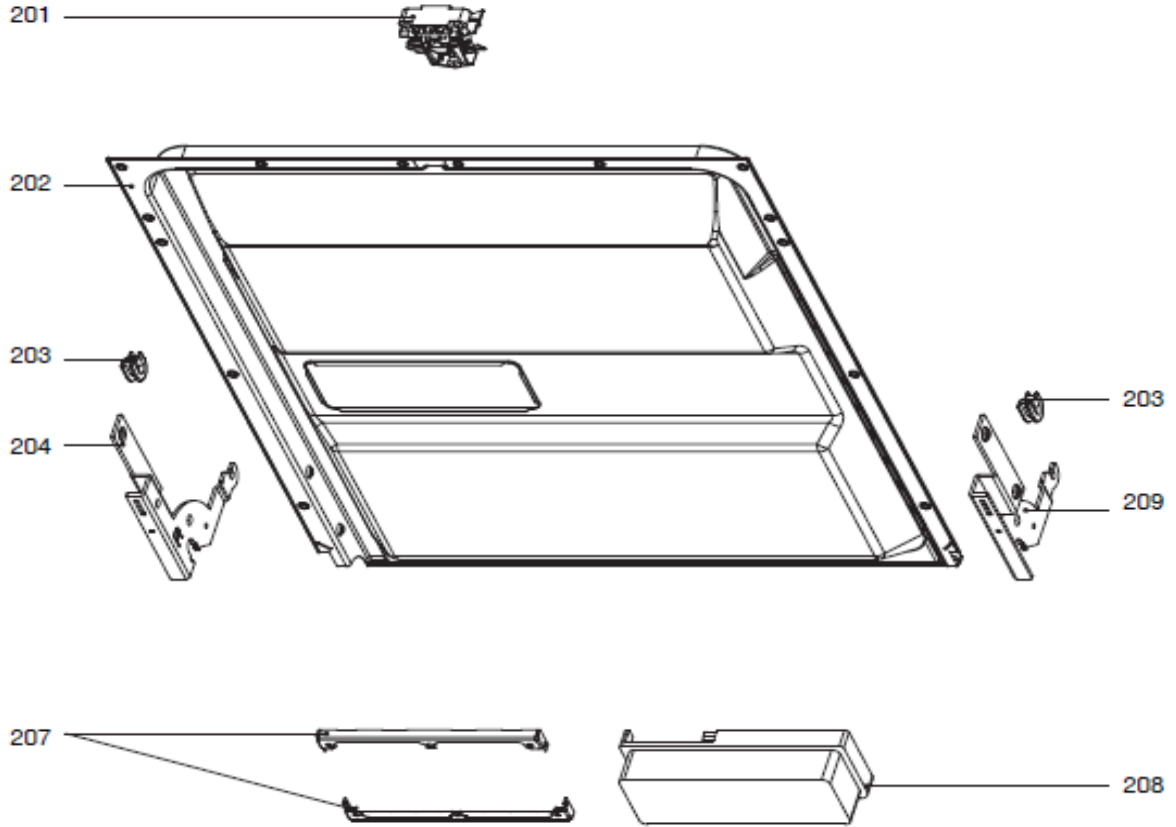

SEQ	PART NO.	QTY in Product	DESCRIPTION
101.00	12176000001388	2	BUTTON RHDW4345X
102.00	12176000000401	3	BUTTON RHDW4345X
103.00	126760000004924	1	WATERPROOF PAD
104.00	126760000004923	1	WATERPROOF PAD
105.00	121760000026491	1	INDICATOR LIGHT COVER
106.00	121760000026489	1	INDICATOR LIGHT COVER
107.00	12176000A51574	1	CONTROL PANEL RHDW4345X
108.00	12176000020095	1	HANDLE COVER RHDW4345X
110.00	17176000025798	1	DISPLAY PANEL
111.00	12276000A18571	1	OUTER DOOR RHDW4345X
112.00	12176000003979	1	BASEBOARD RHDW4345X

SEQ	PART NO.	QTY in Product	DESCRIPTION
201.00	17476000007454	1	DOOR SWICTH ASSEMBLY
203.00	12176000003629	2	SNAP RING
204.00	12276000001731	1	LEFT HINGE ASSEMBLY
208.00	17476000007435	1	DISPENSER
209.00	12276000016091	1	RIGH HINGE ASSEMBLY