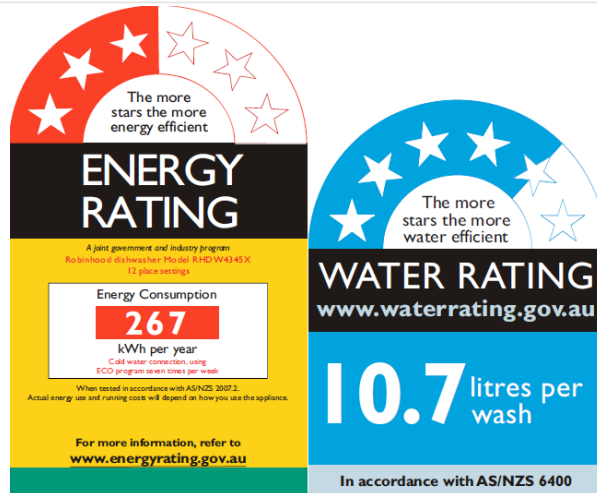

Description

Robinhood 60cm Dishwasher 4 Programs

RHDW4345W(White); RHDW4345X(Stainless Steel)

RHDW4345W

RHDW4345X

Key Features

Wash Programs

4 Programs: Intensive, ECO, 90 Min & Rapid

Capacity

12 Place Settings

Energy Rating

4 Stars

Water Rating

4.5 Stars

Noise Level

52 dB

Specifications

Main Features

Capacity (place settings)	12
Energy Rating	3 stars
Water Rating	4.5 stars
Delay Start	3/6/9 Hours
Adjustable upper basket	Yes, pull out adjustable
Extra Drying	Yes
Program	4
Intensive	Yes
ECO	Yes
90 Min	Yes
Rapid	Yes