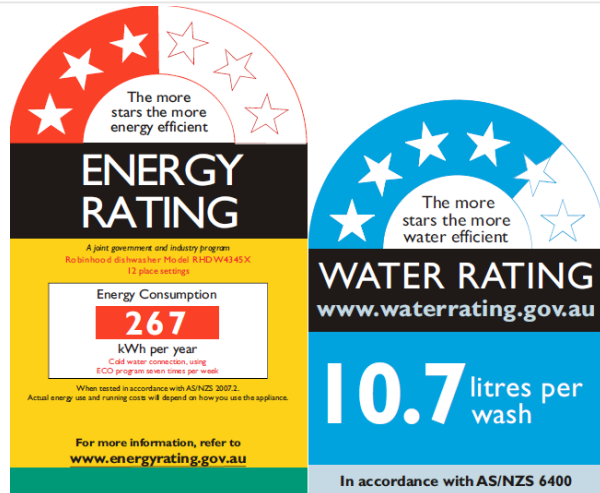

Description

Robinhood 60cm Dishwasher 4 Programs

RHDW4345W(White); RHDW4345X(Stainless Steel)

RHDW4345W

RHDW4345X

Key Features

Wash Programs

4 Programs: Intensive, ECO, 90 Min & Rapid

Capacity

12 Place Settings

Energy Rating

3 Stars

Water Rating

4.5 Stars

Noise Level

52 dB

Specifications

Main Features

Capacity (place settings)	12
Energy Rating	3 stars
Water Rating	4.5 stars
Delay Start	3/6/9 Hours
Adjustable upper basket	Yes, pull out adjustable
Extra Drying	Yes
Program	4
Intensive	Yes
ECO	Yes
90 Min	Yes
Rapid	Yes