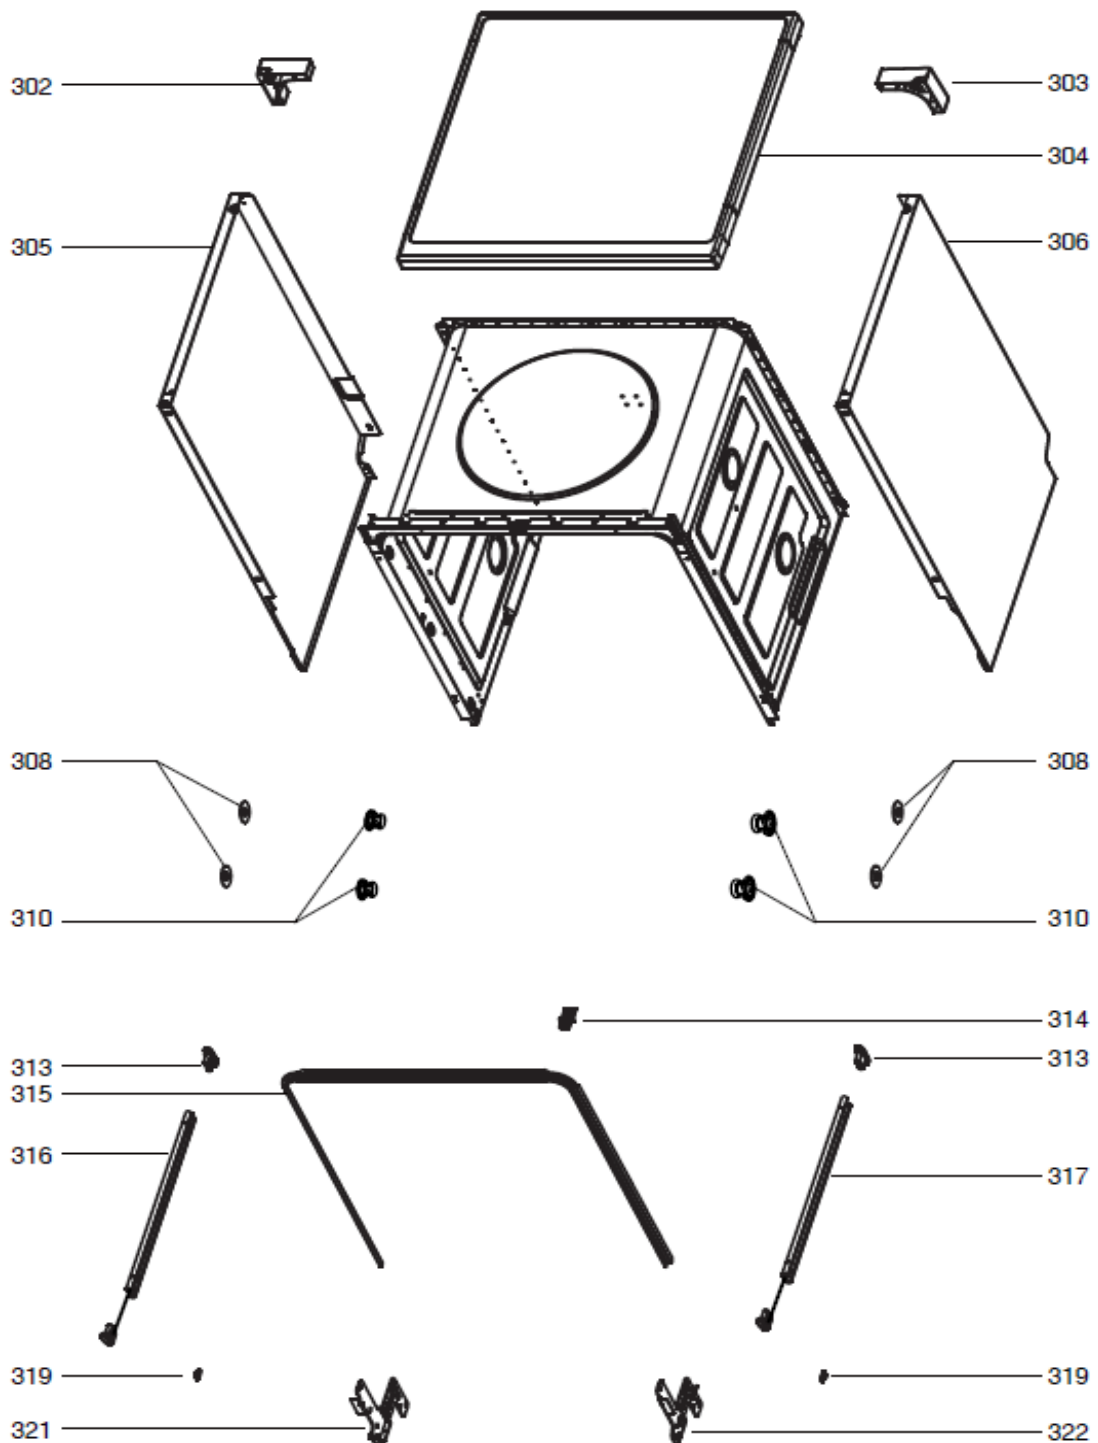

SEQ	PART NO.	QTY in Product	DESCRIPTION
101.00	12176000000126	2	BUTTON RHDW4345W
102.00	12176000001741	3	BUTTON RHDW4345W
103.00	126760000004924	1	WATERPROOF PAD
104.00	126760000004923	1	WATERPROOF PAD
105.00	121760000026491	1	INDICATOR LIGHT COVER
106.00	121760000026489	1	INDICATOR LIGHT COVER
107.00	121760000A51574	1	CONTROL PANEL RHDW4345W
108.00	12176000002240	1	HANDLE COVER RHDW4345W
110.00	17176000025798	1	DISPLAY PANEL
111.00	122760000009567	1	OUTER DOOR RHDW4345W
112.00	121760000004079	1	BASEBOARD RHDW4345W

SEQ	PART NO.	QTY in Product	DESCRIPTION
201.00	17476000007454	1	DOOR SWICTH ASSEMBLY
202.00	12276000005288	1	INNER DOOR
203.00	12176000003629	2	SNAP RING
204.00	12276000001731	1	LEFT HINGE ASSEMBLY
208.00	17476000007435	1	DISPENSER
209.00	12276000016091	1	RIGH HINGE ASSEMBLY

SEQ	PART NO.	QTY in Product	DESCRIPTION
308.00	12176000008573	4	BASKET GUIDER SUPPORTING HOLDER
310.00	12176000010412	4	RAIL SUPPORT ASSEMBLY
313.00	12176000025300	2	STOPPER
314.00	12176000009491	1	DOOR LOCK HOOK
315.00	12676000005443	1	SEAL
316.00	12276000014587	1	UPPER BASKET GUIDER(LEFT)
317.00	12276000014586	1	UPPER BASKET GUIDER(RIGHT)
321.00	12276000013805	1	LEFT HINGE HOLEDER
322.00	12276000013809	1	RIGHT HINGE HOLDER

SEQ	PART NO.	QTY in Product	DESCRIPTION
401.00	1747600000143	1	POWER CORD
402.00	1267600000138	1	DRAIN PIPE ASSEMBLY
403.00	12176000025576	2	OVERFLOW CAP
404.00	12976000000392	2	DOOR ROPE
405.00	12176000003604	2	PIN
406.00	12176000008820	2	ROPE PULLEY
407.00	12176000025290	2	WHEEL
408.00	17476000009264	1	AIR BREATHER
411.00	12676000003902	1	O TYPE SEALING RING
412.00	17176000012008	1	TEMPERATURE SENSOR
413.00	17476000007443	1	INDUCTION PUMP
414.00	12176000024245	1	SHUNT VALVE CHAMBER COVER
416.00	12976000000133	2	SPRING
422.00	12176000009741	2	FOOT
429.00	12676000003921	1	DRAIN HOSE
430.00	12976000004605	3	CLAMP
433.00	17476000007448	1	INLET VALVE
434.00	17176000A02499	1	MAIN CONTROL PANEL
436.00	12876000000050	1	FLOAT
437.00	17476000001137	1	MICROSWITCH