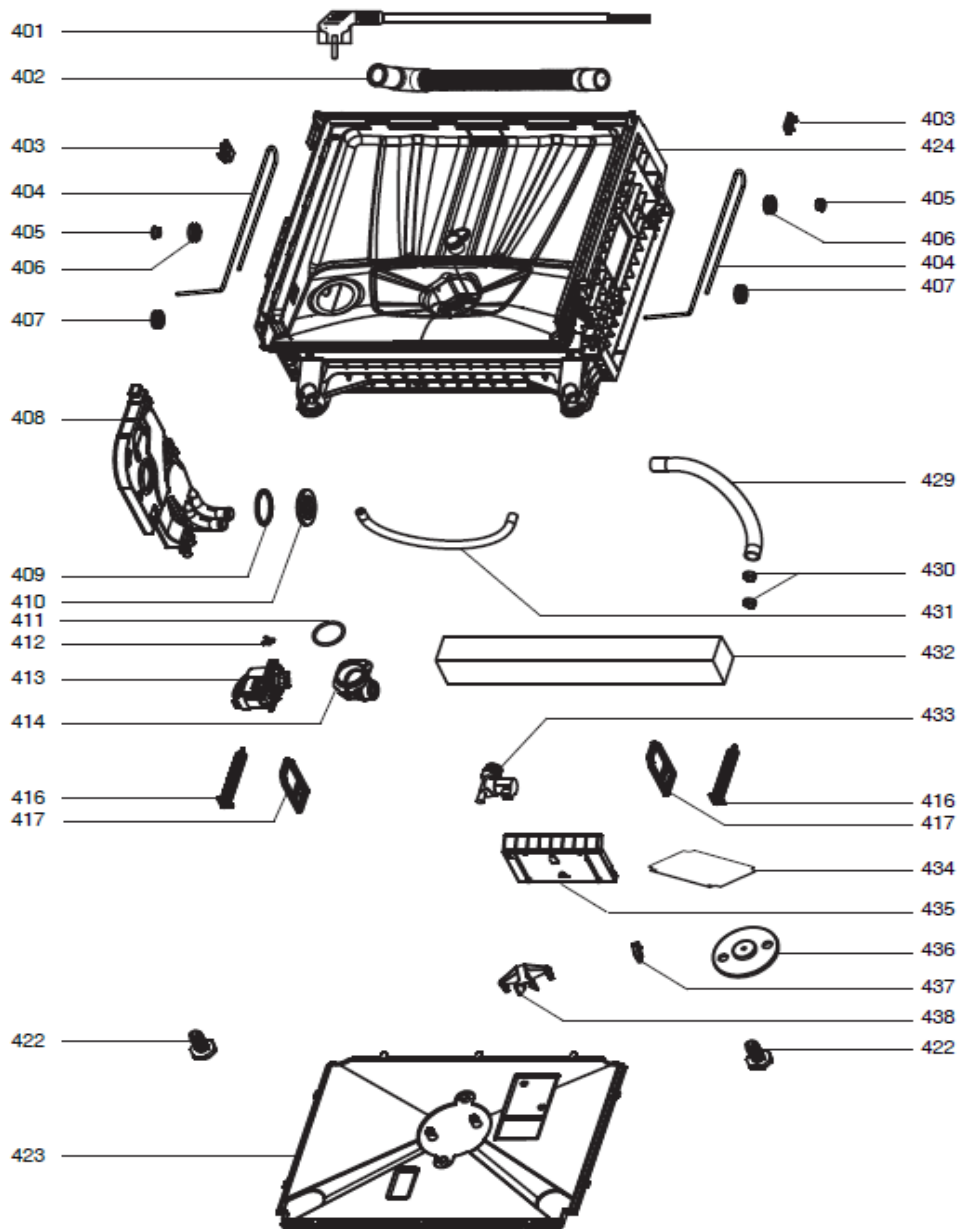

SEQ	PART NO.	QTY in Product	DESCRIPTION
101.00	12176000000126	2	BUTTON RHDW4345W
102.00	12176000001741	3	BUTTON RHDW4345W
103.00	126760000004924	1	WATERPROOF PAD
104.00	126760000004923	1	WATERPROOF PAD
105.00	121760000026491	1	INDICATOR LIGHT COVER
106.00	121760000026489	1	INDICATOR LIGHT COVER
107.00	121760000A51574	1	CONTROL PANEL RHDW4345W
108.00	12176000002240	1	HANDLE COVER RHDW4345W
110.00	17176000025798	1	DISPLAY PANEL
111.00	122760000009567	1	OUTER DOOR RHDW4345W
112.00	121760000004079	1	BASEBOARD RHDW4345W

SEQ	PART NO.	QTY in Product	DESCRIPTION
201.00	17476000007454	1	DOOR SWICTH ASSEMBLY
202.00	12276000005288	1	INNER DOOR
203.00	12176000003629	2	SNAP RING
204.00	12276000001731	1	LEFT HINGE ASSEMBLY
208.00	17476000007435	1	DISPENSER
209.00	12276000016091	1	RIGH HINGE ASSEMBLY

SEQ	PART NO.	QTY in Product	DESCRIPTION
401.00	1747600000143	1	POWER CORD
402.00	1267600000138	1	DRAIN PIPE ASSEMBLY
403.00	12176000025576	2	OVERFLOW CAP
404.00	12976000000392	2	DOOR ROPE
405.00	12176000003604	2	PIN
406.00	12176000008820	2	ROPE PULLEY
407.00	12176000025290	2	WHEEL
408.00	17476000009264	1	AIR BREATHER
411.00	12676000003902	1	O TYPE SEALING RING
412.00	17176000012008	1	TEMPERATURE SENSOR
413.00	17476000007443	1	INDUCTION PUMP
414.00	12176000024245	1	SHUNT VALVE CHAMBER COVER
416.00	12976000000133	2	SPRING
422.00	12176000009741	2	FOOT
429.00	12676000003921	1	DRAIN HOSE
430.00	12976000004605	3	CLAMP
433.00	17476000007448	1	INLET VALVE
434.00	17176000A02499	1	MAIN CONTROL PANEL
436.00	12876000000050	1	FLOAT
437.00	17476000001137	1	MICROSWITCH

SEQ	PART NO.	QTY in Product	DESCRIPTION
501.00	12176000024364	1	INNER PIPE ASSEMBLY
510.00	12176000025291	1	MIDDLE SPAYER ASSEMBLY
511.00	12176000025299	1	LOWER SPRAYER
512.14	12176000025070	1	FILTER

SEQ	PART NO.	QTY in Product	DESCRIPTION
601.00	12976000004604	2	CLAMP
603.00	17476000008302	1	INDUCTION PUMP
609.00	17476000007431	1	HEATING ELEMENTS
615.00	12976000000308	2	CLAMP