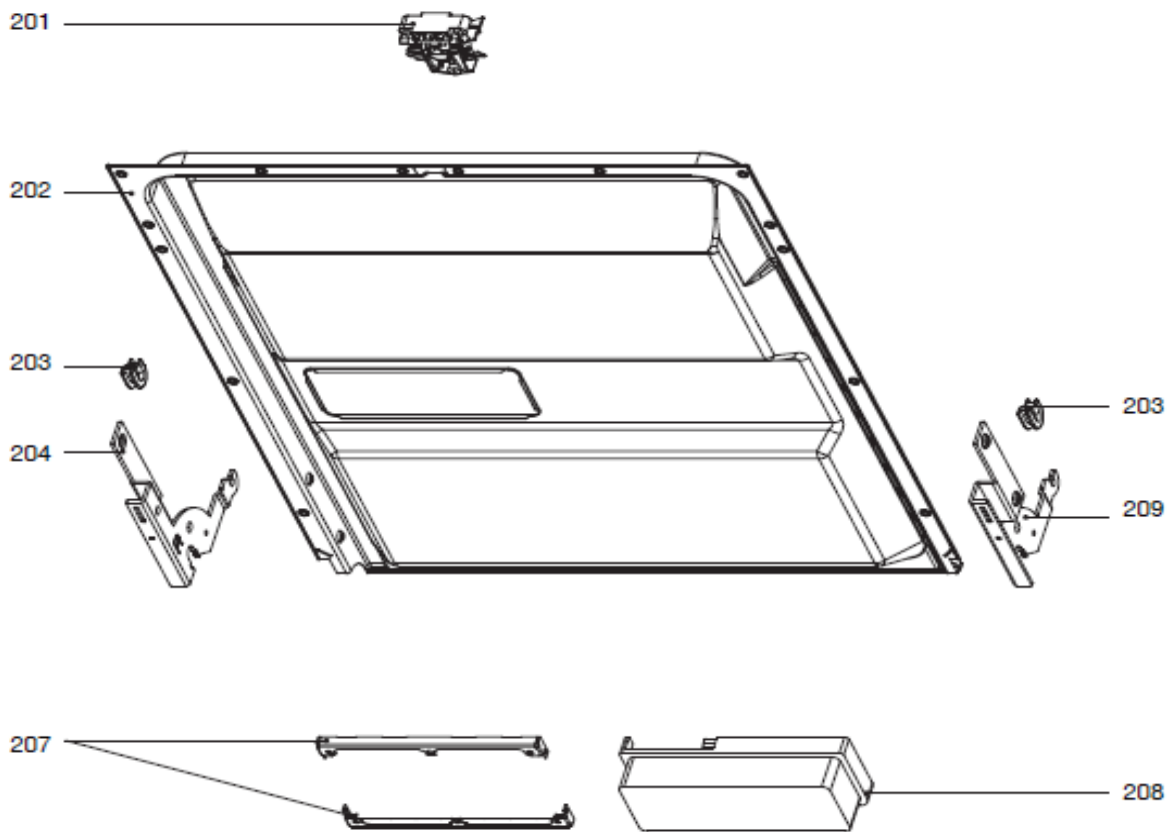

SEQ	PART NO.	QTY in Product	DESCRIPTION
101.00	12176000000126	2	BUTTON RHDW4345W
102.00	12176000001741	3	BUTTON RHDW4345W
103.00	126760000004924	1	WATERPROOF PAD
104.00	126760000004923	1	WATERPROOF PAD
105.00	121760000026491	1	INDICATOR LIGHT COVER
106.00	121760000026489	1	INDICATOR LIGHT COVER
107.00	121760000A51574	1	CONTROL PANEL RHDW4345W
108.00	12176000002240	1	HANDLE COVER RHDW4345W
110.00	17176000025798	1	DISPLAY PANEL
111.00	122760000009567	1	OUTER DOOR RHDW4345W
112.00	121760000004079	1	BASEBOARD RHDW4345W

SEQ	PART NO.	QTY in Product	DESCRIPTION
201.00	17476000007454	1	DOOR SWICTH ASSEMBLY
202.00	12276000005288	1	INNER DOOR
203.00	12176000003629	2	SNAP RING
204.00	12276000001731	1	LEFT HINGE ASSEMBLY
208.00	17476000007435	1	DISPENSER
209.00	12276000016091	1	RIGH HINGE ASSEMBLY