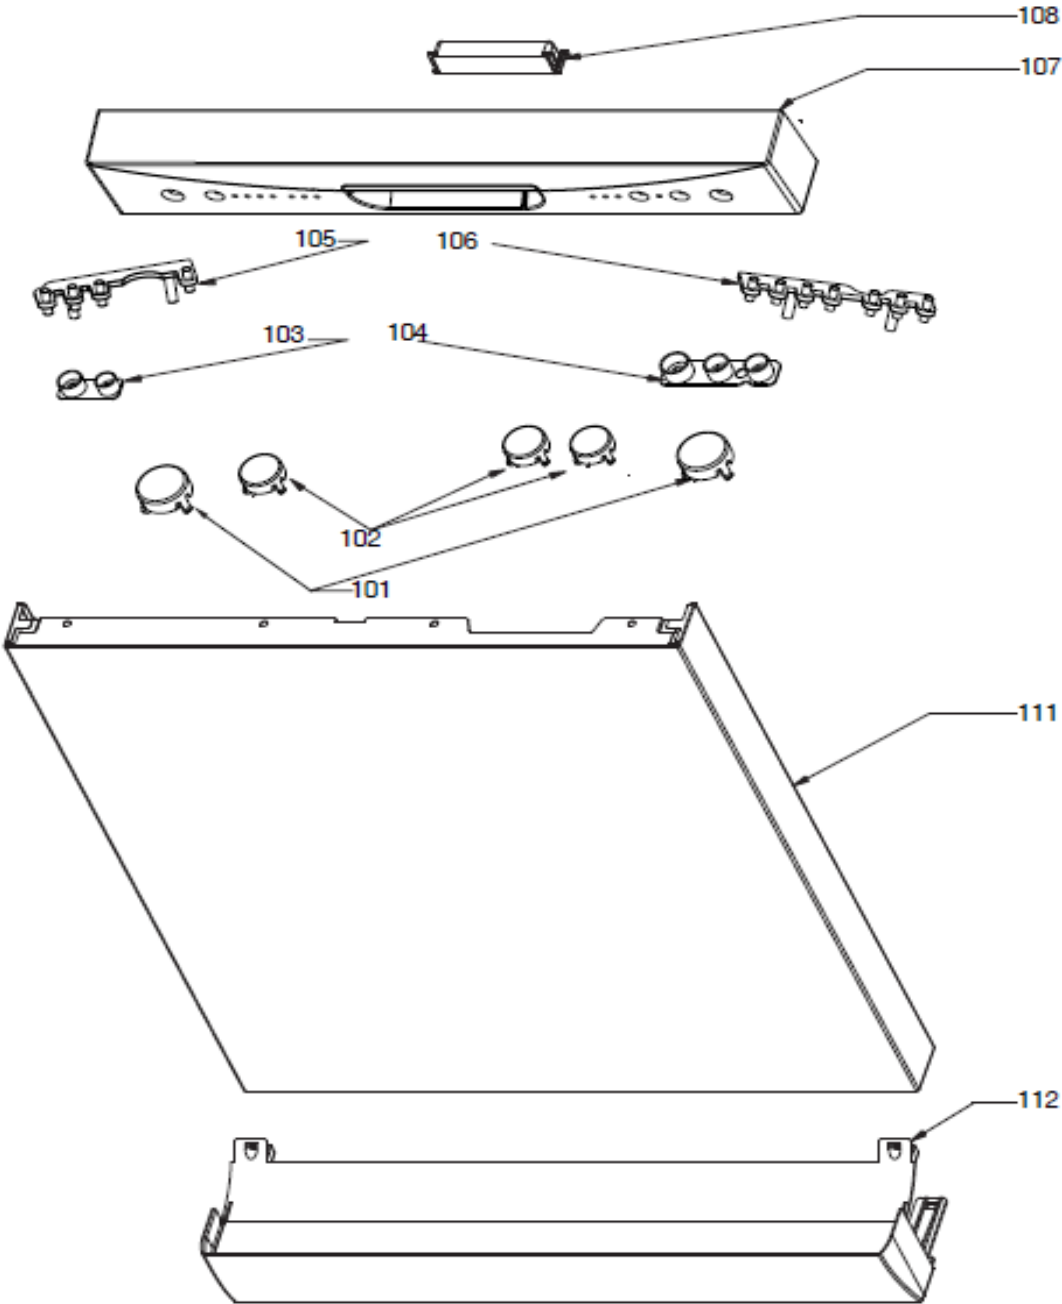

SEQ	PART NO.	QTY in Product	DESCRIPTION
101.00	12176000000126	2	BUTTON RHDW4345W
102.00	12176000001741	3	BUTTON RHDW4345W
103.00	126760000004924	1	WATERPROOF PAD
104.00	126760000004923	1	WATERPROOF PAD
105.00	121760000026491	1	INDICATOR LIGHT COVER
106.00	121760000026489	1	INDICATOR LIGHT COVER
107.00	121760000A51574	1	CONTROL PANEL RHDW4345W
108.00	12176000002240	1	HANDLE COVER RHDW4345W
110.00	17176000025798	1	DISPLAY PANEL
111.00	122760000009567	1	OUTER DOOR RHDW4345W
112.00	121760000004079	1	BASEBOARD RHDW4345W

SEQ	PART NO.	QTY in Product	DESCRIPTION
201.00	17476000007454	1	DOOR SWICTH ASSEMBLY
202.00	12276000005288	1	INNER DOOR
203.00	12176000003629	2	SNAP RING
204.00	12276000001731	1	LEFT HINGE ASSEMBLY
208.00	17476000007435	1	DISPENSER
209.00	12276000016091	1	RIGH HINGE ASSEMBLY

SEQ	PART NO.	QTY in Product	DESCRIPTION
401.00	1747600000143	1	POWER CORD
402.00	1267600000138	1	DRAIN PIPE ASSEMBLY
403.00	12176000025576	2	OVERFLOW CAP
404.00	12976000000392	2	DOOR ROPE
405.00	12176000003604	2	PIN
406.00	12176000008820	2	ROPE PULLEY
407.00	12176000025290	2	WHEEL
408.00	17476000009264	1	AIR BREATHER
411.00	12676000003902	1	O TYPE SEALING RING
412.00	17176000012008	1	TEMPERATURE SENSOR
413.00	17476000007443	1	INDUCTION PUMP
414.00	12176000024245	1	SHUNT VALVE CHAMBER COVER
416.00	12976000000133	2	SPRING
422.00	12176000009741	2	FOOT
429.00	12676000003921	1	DRAIN HOSE
430.00	12976000004605	3	CLAMP
433.00	17476000007448	1	INLET VALVE
434.00	17176000A02499	1	MAIN CONTROL PANEL
436.00	12876000000050	1	FLOAT
437.00	17476000001137	1	MICROSWITCH

SEQ	PART NO.	QTY in Product	DESCRIPTION
501.00	12176000024364	1	INNER PIPE ASSEMBLY
510.00	12176000025291	1	MIDDLE SPAYER ASSEMBLY
511.00	12176000025299	1	LOWER SPRAYER
512.14	12176000025070	1	FILTER

SEQ	PART NO.	QTY in Product	DESCRIPTION
601.00	12976000004604	2	CLAMP
603.00	17476000008302	1	INDUCTION PUMP
609.00	17476000007431	1	HEATING ELEMENTS
615.00	12976000000308	2	CLAMP