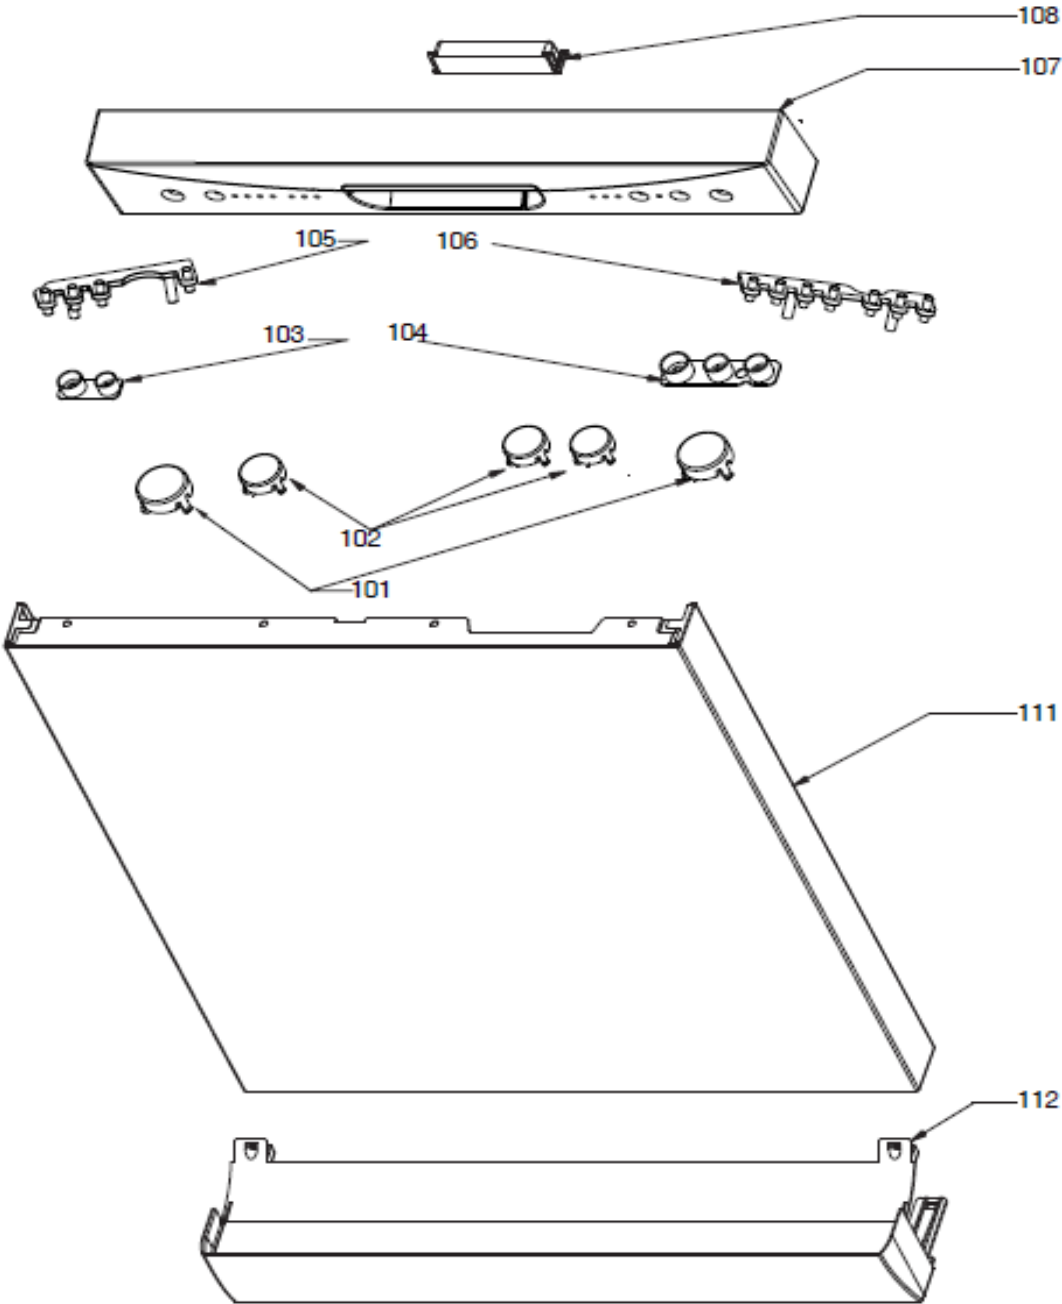

SEQ	PART NO.	QTY in Product	DESCRIPTION
101.00	12176000000126	2	BUTTON RHDW4345W
102.00	12176000001741	3	BUTTON RHDW4345W
103.00	126760000004924	1	WATERPROOF PAD
104.00	126760000004923	1	WATERPROOF PAD
105.00	121760000026491	1	INDICATOR LIGHT COVER
106.00	121760000026489	1	INDICATOR LIGHT COVER
107.00	121760000A51574	1	CONTROL PANEL RHDW4345W
108.00	12176000002240	1	HANDLE COVER RHDW4345W
110.00	17176000025798	1	DISPLAY PANEL
111.00	122760000009567	1	OUTER DOOR RHDW4345W
112.00	121760000004079	1	BASEBOARD RHDW4345W

SEQ	PART NO.	QTY in Product	DESCRIPTION
201.00	17476000007454	1	DOOR SWICTH ASSEMBLY
203.00	12176000003629	2	SNAP RING
204.00	12276000001731	1	LEFT HINGE ASSEMBLY
208.00	17476000007435	1	DISPENSER
209.00	12276000016091	1	RIGH HINGE ASSEMBLY

SEQ	PART NO.	QTY in Product	DESCRIPTION
401.00	1747600000143	1	POWER CORD
402.00	1267600000138	1	DRAIN PIPE ASSEMBLY
403.00	12176000025576	2	OVERFLOW CAP
404.00	12976000000392	2	DOOR ROPE
405.00	12176000003604	2	PIN
406.00	12176000008820	2	ROPE PULLEY
407.00	12176000025290	2	WHEEL
408.00	17476000009264	1	AIR BREATHER
411.00	12676000003902	1	O TYPE SEALING RING
412.00	17176000012008	1	TEMPERATURE SENSOR
413.00	17476000007443	1	INDUCTION PUMP
414.00	12176000024245	1	SHUNT VALVE CHAMBER COVER
416.00	12976000000133	2	SPRING
422.00	12176000009741	2	FOOT
429.00	12676000003921	1	DRAIN HOSE
430.00	12976000004605	3	CLAMP
433.00	17476000007448	1	INLET VALVE
434.00	17176000A02499	1	MAIN CONTROL PANEL
436.00	12876000000050	1	FLOAT
437.00	17476000001137	1	MICROSWITCH

SEQ	PART NO.	QTY in Product	DESCRIPTION
501.00	12176000024364	1	INNER PIPE ASSEMBLY
510.00	12176000025291	1	MIDDLE SPAYER ASSEMBLY
511.00	12176000025299	1	LOWER SPRAYER
512.14	12176000025070	1	FILTER

SEQ	PART NO.	QTY in Product	DESCRIPTION
601.00	12976000004604	2	CLAMP
603.00	17476000008302	1	INDUCTION PUMP
609.00	17476000007431	1	HEATING ELEMENTS
615.00	12976000000308	2	CLAMP