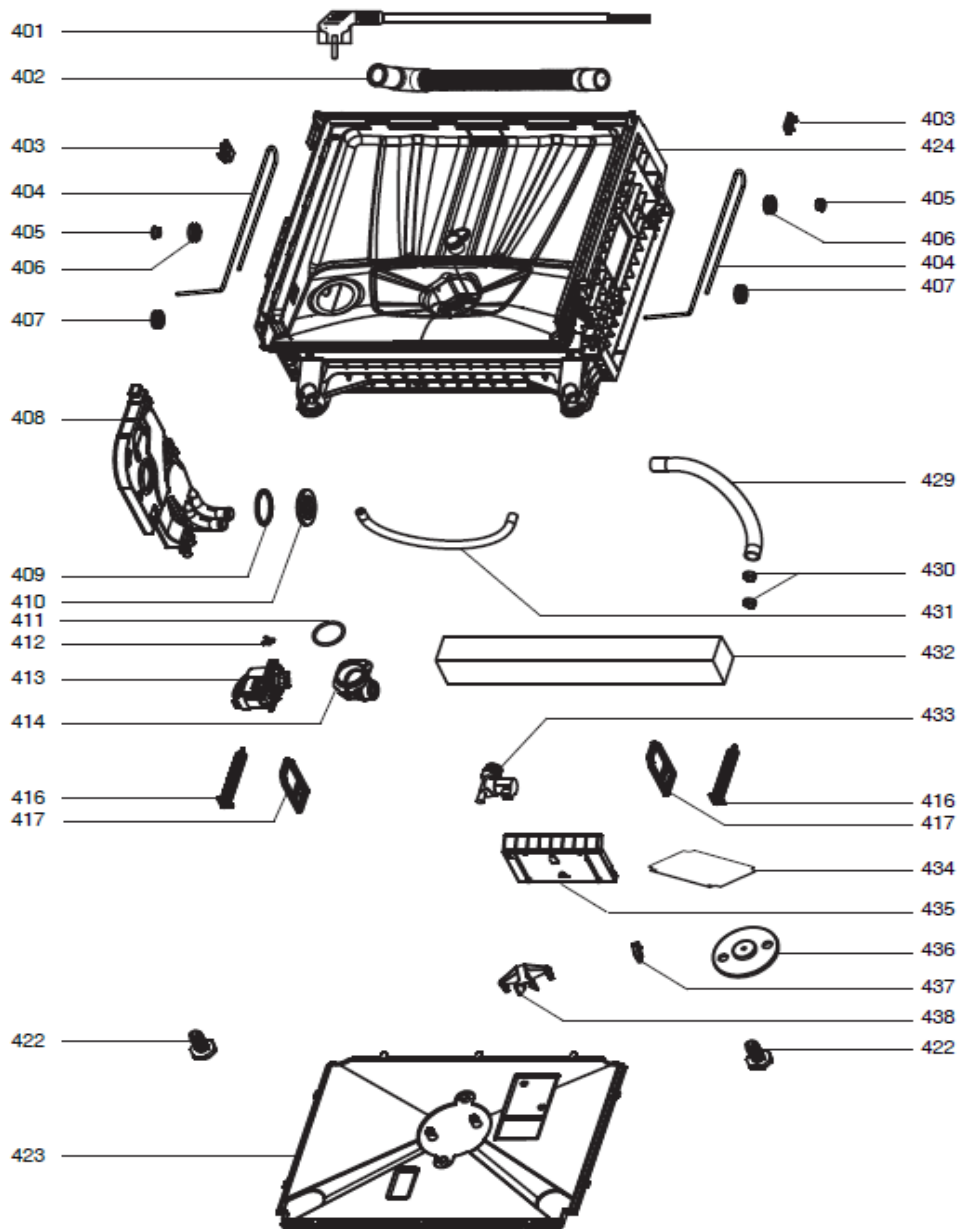

SEQ	PART NO.	QTY in Product	DESCRIPTION
101.00	12176000000126	2	BUTTON RHDW4345W
102.00	12176000001741	3	BUTTON RHDW4345W
103.00	126760000004924	1	WATERPROOF PAD
104.00	126760000004923	1	WATERPROOF PAD
105.00	121760000026491	1	INDICATOR LIGHT COVER
106.00	121760000026489	1	INDICATOR LIGHT COVER
107.00	121760000A51574	1	CONTROL PANEL RHDW4345W
108.00	12176000002240	1	HANDLE COVER RHDW4345W
110.00	17176000025798	1	DISPLAY PANEL
111.00	122760000009567	1	OUTER DOOR RHDW4345W
112.00	121760000004079	1	BASEBOARD RHDW4345W

SEQ	PART NO.	QTY in Product	DESCRIPTION
201.00	17476000007454	1	DOOR SWICTH ASSEMBLY
203.00	12176000003629	2	SNAP RING
204.00	12276000001731	1	LEFT HINGE ASSEMBLY
208.00	17476000007435	1	DISPENSER
209.00	12276000016091	1	RIGH HINGE ASSEMBLY

SEQ	PART NO.	QTY in Product	DESCRIPTION
401.00	1747600000143	1	POWER CORD
402.00	1267600000138	1	DRAIN PIPE ASSEMBLY
403.00	12176000025576	2	OVERFLOW CAP
404.00	12976000000392	2	DOOR ROPE
405.00	12176000003604	2	PIN
406.00	12176000008820	2	ROPE PULLEY
407.00	12176000025290	2	WHEEL
408.00	17476000009264	1	AIR BREATHER
411.00	12676000003902	1	O TYPE SEALING RING
412.00	17176000012008	1	TEMPERATURE SENSOR
413.00	17476000007443	1	INDUCTION PUMP
414.00	12176000024245	1	SHUNT VALVE CHAMBER COVER
416.00	12976000000133	2	SPRING
422.00	12176000009741	2	FOOT
429.00	12676000003921	1	DRAIN HOSE
430.00	12976000004605	3	CLAMP
433.00	17476000007448	1	INLET VALVE
434.00	17176000A02499	1	MAIN CONTROL PANEL
436.00	12876000000050	1	FLOAT
437.00	17476000001137	1	MICROSWITCH

SEQ	PART NO.	QTY in Product	DESCRIPTION
501.00	12176000024364	1	INNER PIPE ASSEMBLY
510.00	12176000025291	1	MIDDLE SPAYER ASSEMBLY
511.00	12176000025299	1	LOWER SPRAYER
512.14	12176000025070	1	FILTER

SEQ	PART NO.	QTY in Product	DESCRIPTION
601.00	12976000004604	2	CLAMP
603.00	17476000008302	1	INDUCTION PUMP
609.00	17476000007431	1	HEATING ELEMENTS
615.00	12976000000308	2	CLAMP