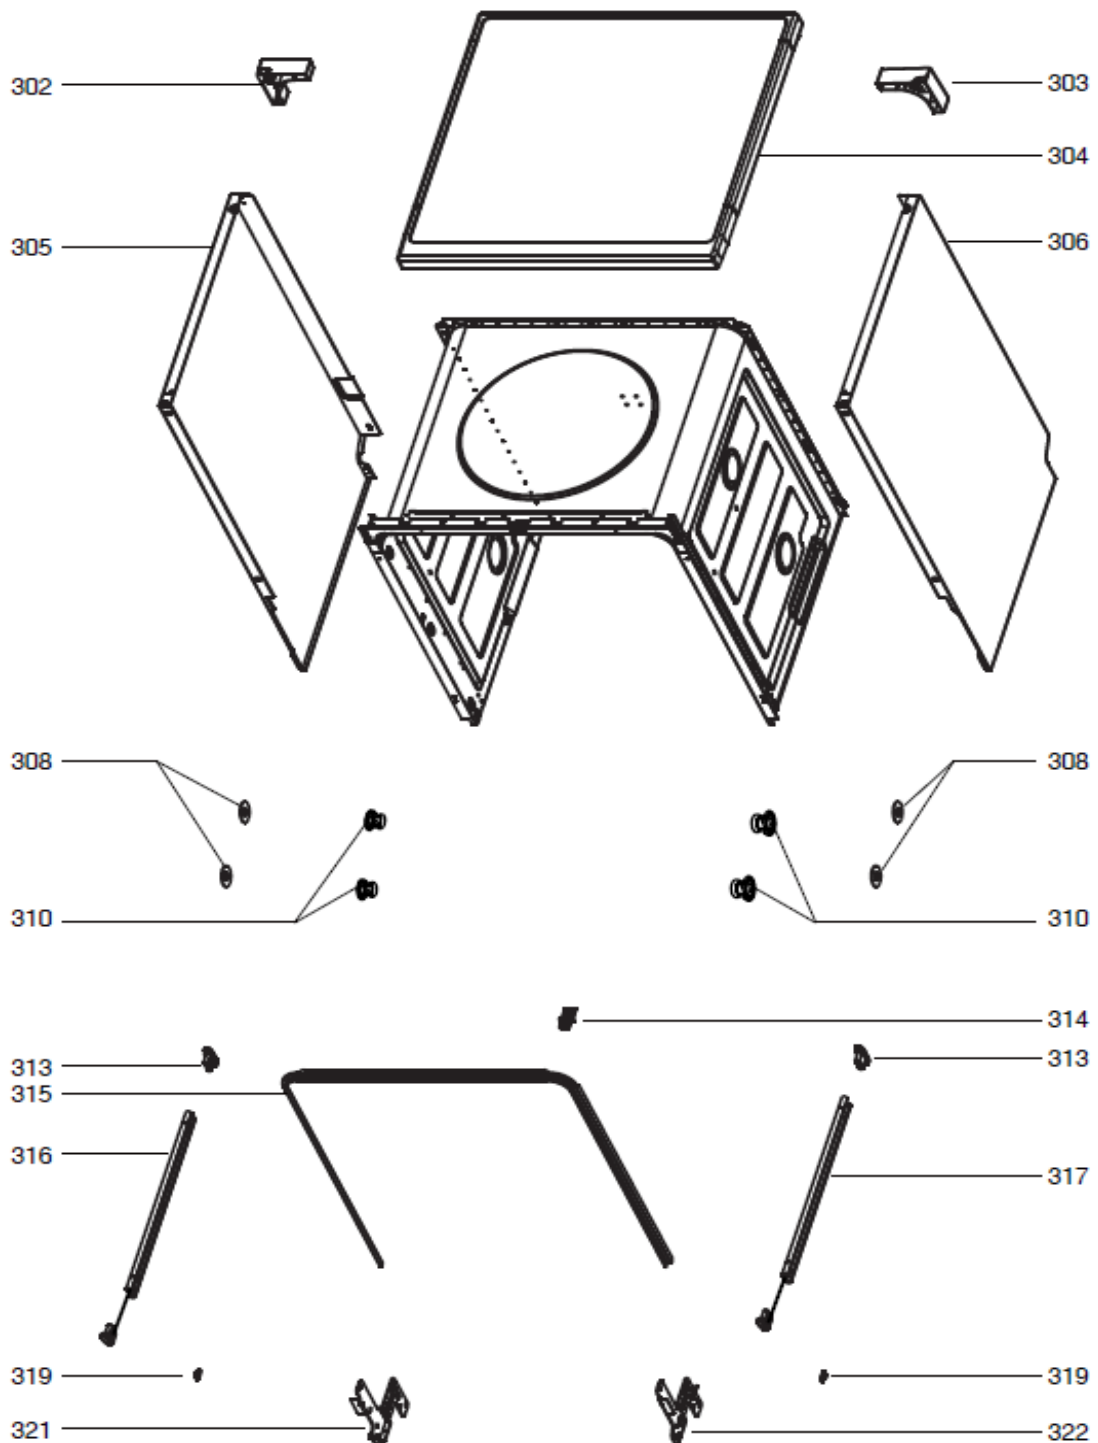

SEQ	PART NO.	QTY in Product	DESCRIPTION
101.00	12176000000126	2	BUTTON RHDW4345W
102.00	12176000001741	3	BUTTON RHDW4345W
103.00	126760000004924	1	WATERPROOF PAD
104.00	126760000004923	1	WATERPROOF PAD
105.00	121760000026491	1	INDICATOR LIGHT COVER
106.00	121760000026489	1	INDICATOR LIGHT COVER
107.00	121760000A51574	1	CONTROL PANEL RHDW4345W
108.00	12176000002240	1	HANDLE COVER RHDW4345W
110.00	17176000025798	1	DISPLAY PANEL
111.00	122760000009567	1	OUTER DOOR RHDW4345W
112.00	121760000004079	1	BASEBOARD RHDW4345W

SEQ	PART NO.	QTY in Product	DESCRIPTION
201.00	17476000007454	1	DOOR SWICTH ASSEMBLY
203.00	12176000003629	2	SNAP RING
204.00	12276000001731	1	LEFT HINGE ASSEMBLY
208.00	17476000007435	1	DISPENSER
209.00	12276000016091	1	RIGH HINGE ASSEMBLY

SEQ	PART NO.	QTY in Product	DESCRIPTION
308.00	12176000008573	4	BASKET GUIDER SUPPORTING HOLDER
310.00	12176000010412	4	RAIL SUPPORT ASSEMBLY
313.00	12176000025300	2	STOPPER
314.00	12176000009491	1	DOOR LOCK HOOK
315.00	12676000005443	1	SEAL
316.00	12276000014587	1	UPPER BASKET GUIDER(LEFT)
317.00	12276000014586	1	UPPER BASKET GUIDER(RIGHT)
321.00	12276000013805	1	LEFT HINGE HOLEDER
322.00	12276000013809	1	RIGHT HINGE HOLDER

SEQ	PART NO.	QTY in Product	DESCRIPTION
401.00	1747600000143	1	POWER CORD
402.00	1267600000138	1	DRAIN PIPE ASSEMBLY
403.00	12176000025576	2	OVERFLOW CAP
404.00	12976000000392	2	DOOR ROPE
405.00	12176000003604	2	PIN
406.00	12176000008820	2	ROPE PULLEY
407.00	12176000025290	2	WHEEL
408.00	17476000009264	1	AIR BREATHER
411.00	12676000003902	1	O TYPE SEALING RING
412.00	17176000012008	1	TEMPERATURE SENSOR
413.00	17476000007443	1	INDUCTION PUMP
414.00	12176000024245	1	SHUNT VALVE CHAMBER COVER
416.00	12976000000133	2	SPRING
422.00	12176000009741	2	FOOT
429.00	12676000003921	1	DRAIN HOSE
430.00	12976000004605	3	CLAMP
433.00	17476000007448	1	INLET VALVE
434.00	17176000A02499	1	MAIN CONTROL PANEL
436.00	12876000000050	1	FLOAT
437.00	17476000001137	1	MICROSWITCH