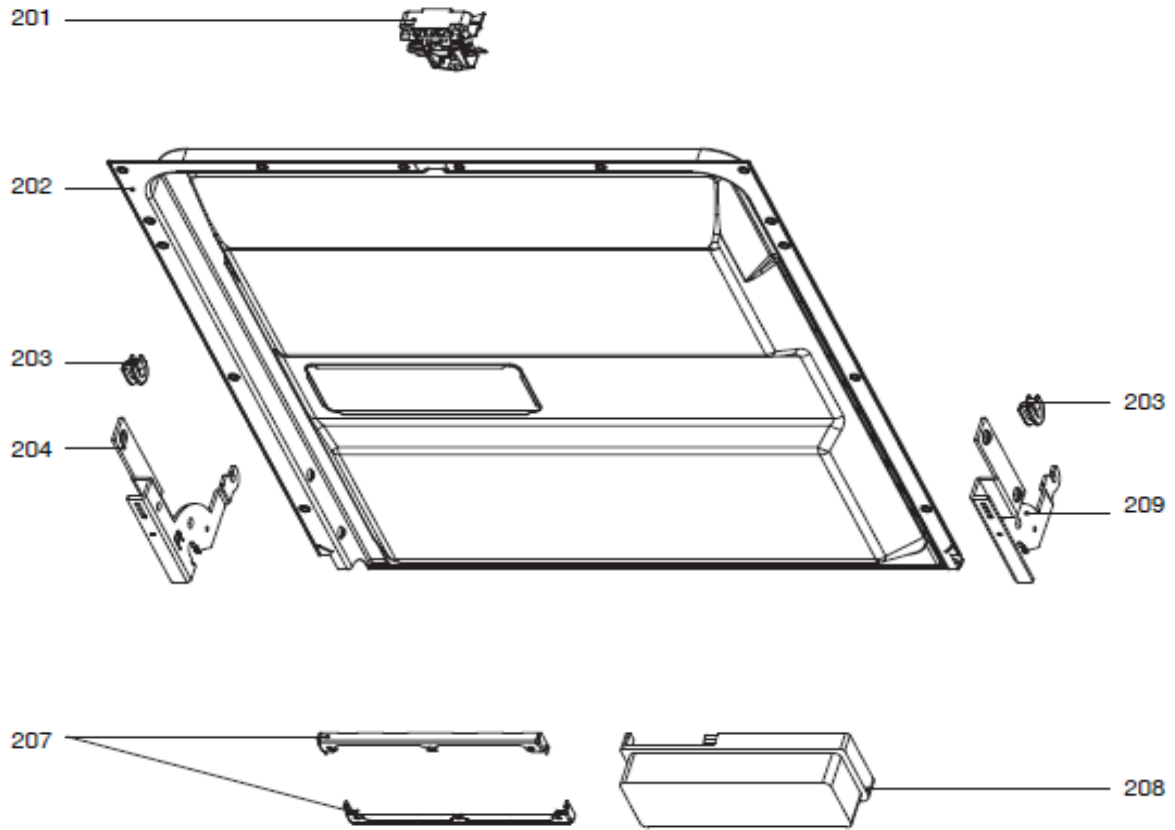

SEQ	PART NO.	QTY in Product	DESCRIPTION
101.00	12176000000126	2	BUTTON RHDW4345W
102.00	12176000001741	3	BUTTON RHDW4345W
103.00	126760000004924	1	WATERPROOF PAD
104.00	126760000004923	1	WATERPROOF PAD
105.00	121760000026491	1	INDICATOR LIGHT COVER
106.00	121760000026489	1	INDICATOR LIGHT COVER
107.00	121760000A51574	1	CONTROL PANEL RHDW4345W
108.00	12176000002240	1	HANDLE COVER RHDW4345W
110.00	17176000025798	1	DISPLAY PANEL
111.00	122760000009567	1	OUTER DOOR RHDW4345W
112.00	121760000004079	1	BASEBOARD RHDW4345W

SEQ	PART NO.	QTY in Product	DESCRIPTION
201.00	17476000007454	1	DOOR SWICTH ASSEMBLY
203.00	12176000003629	2	SNAP RING
204.00	12276000001731	1	LEFT HINGE ASSEMBLY
208.00	17476000007435	1	DISPENSER
209.00	12276000016091	1	RIGH HINGE ASSEMBLY