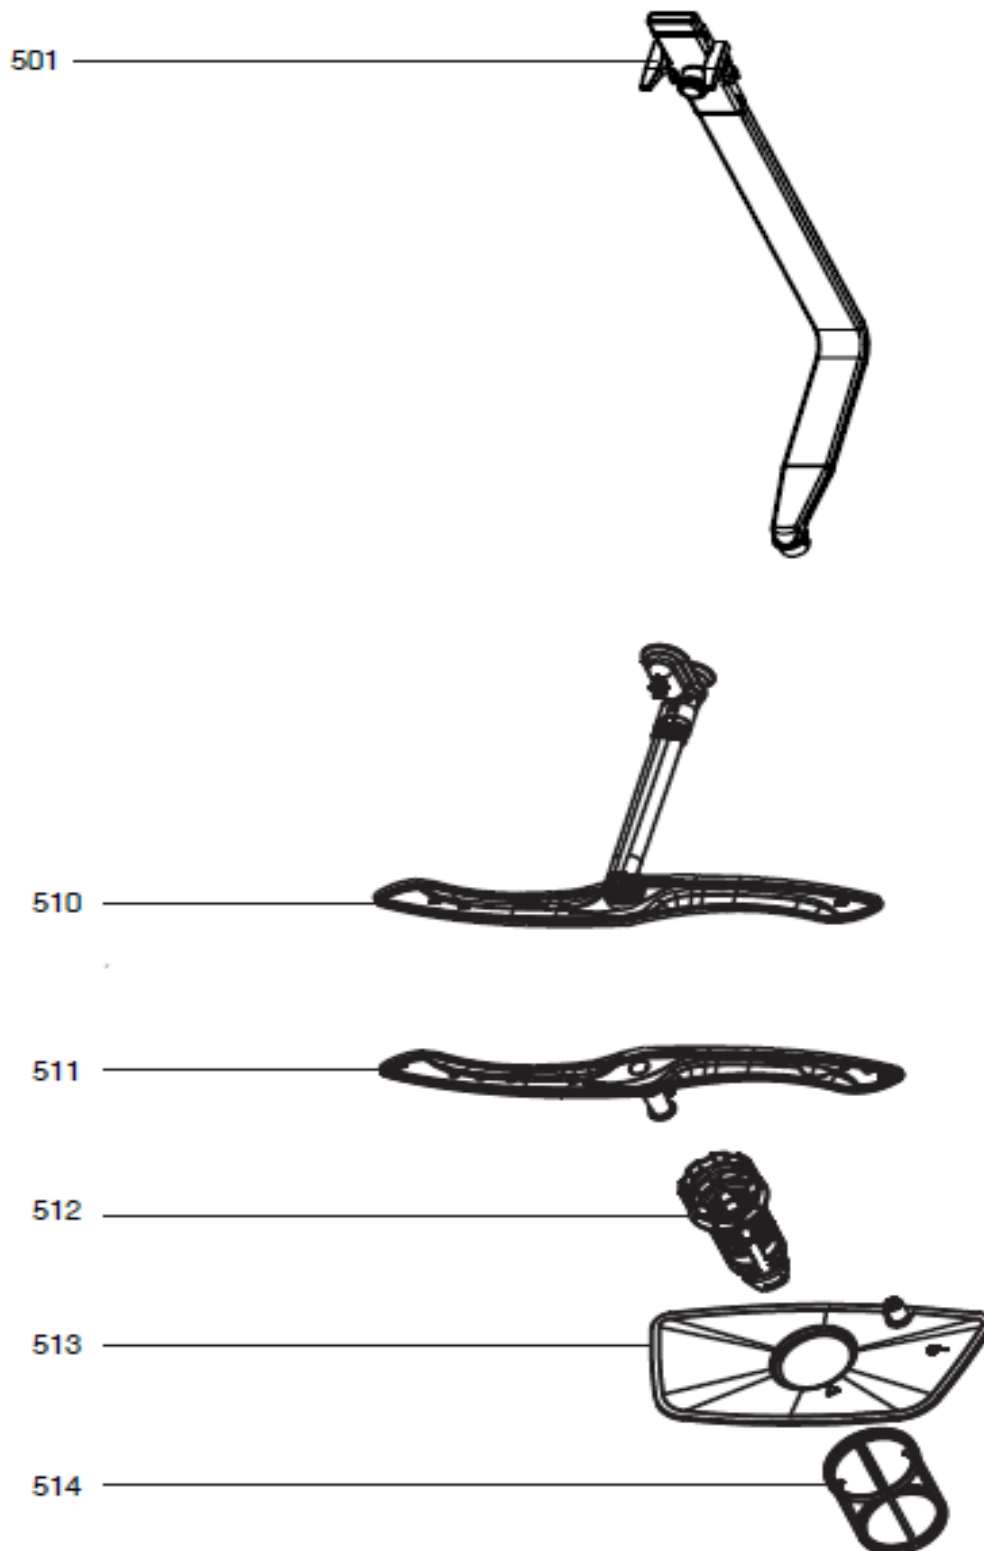

SEQ	PART NO.	QTY in Product	DESCRIPTION
501.00	12176000024364	1	INNER PIPE ASSEMBLY
510.00	12176000025291	1	MIDDLE SPAYER ASSEMBLY
511.00	12176000025299	1	LOWER SPRAYER
512.14	12176000025070	1	FILTER