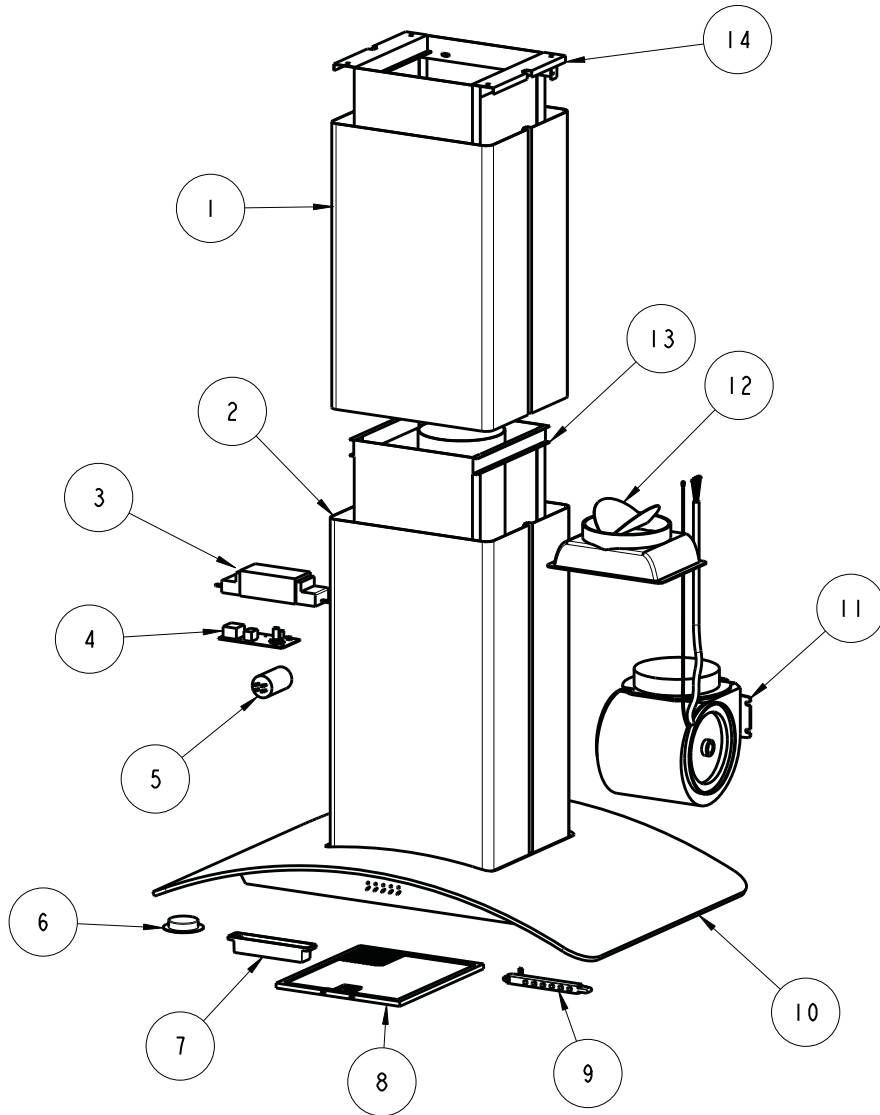

## CANOPY RANGE HOOD

VETRO - Island  
**RHCVI9G**

APPROVED  
ISSUE: C  
ECN 07 033

Page 1 of 3

Product may vary  
from photograph

# RHCVI9G VETRO - Island

VETRO ISLAND - RHCVI9G					NS=NOT SHOWN
1	UPPER CHIMNEY	114433	8	ALUMINIUM FILTER	114311
2	LOWER CHIMNEY	114432	9	SWITCH	114316
NS	CHIMNEY EXTENSION KIT	2196	10	GLASS BODY	114434
3	TRANSFORMER (40W)	114435	NS	GLASS MOUNTING KIT	114324
4	PRINTED CIRCUIT BOARD	114317	11	MOTOR	114320
5	CAPACITOR	114327	12	DUCT ADAPTOR	114325
6	LAMP ASSEMBLY (10W)	114323	13	LOWER CEILING SUPPORT	114436
NS	BULB ONLY (10W)	114313	14	UPPER CEILING SUPPORT	114437
7	OIL CAPTURE CUP	114321	NS	INSTALLATION KIT	114481