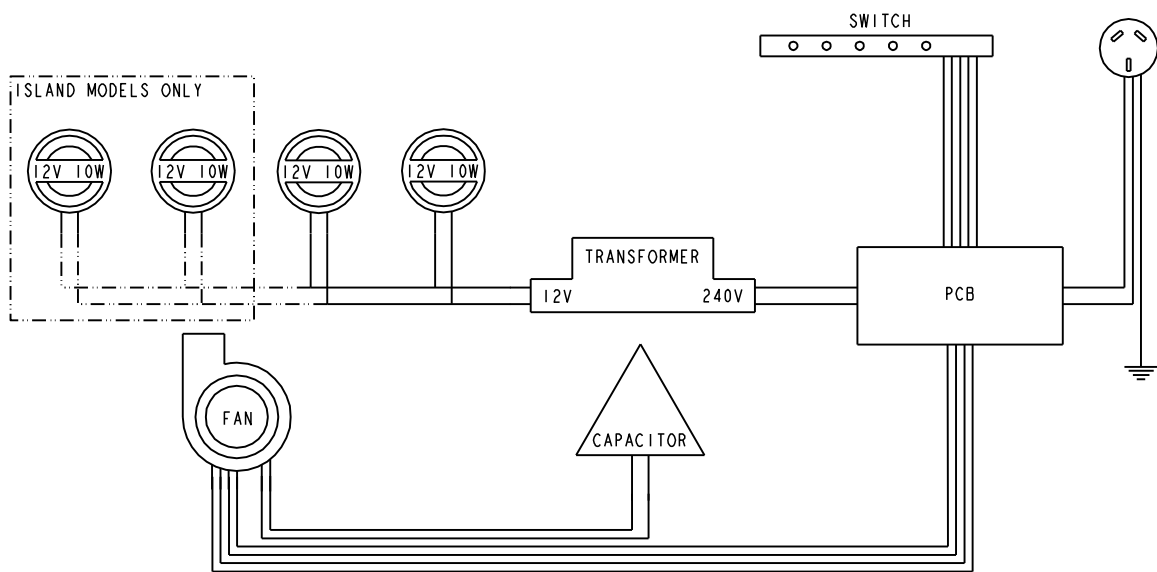

Wiring diagram

New Zealand

Parbury Building Products (NZ)
Telephone: 0800 760 667
Facsimile: 0800 276 246
Email: enquiries@robinhood.co.nz
www.robinhood.co.nz

Australia

Parbury Pty Ltd
(ABN 83 004 568 138)
Telephone: 1800 648 556
Facsimile: 1800 628 577
Email: enquiries@robinhood.com.au
www.robinhood.com.au