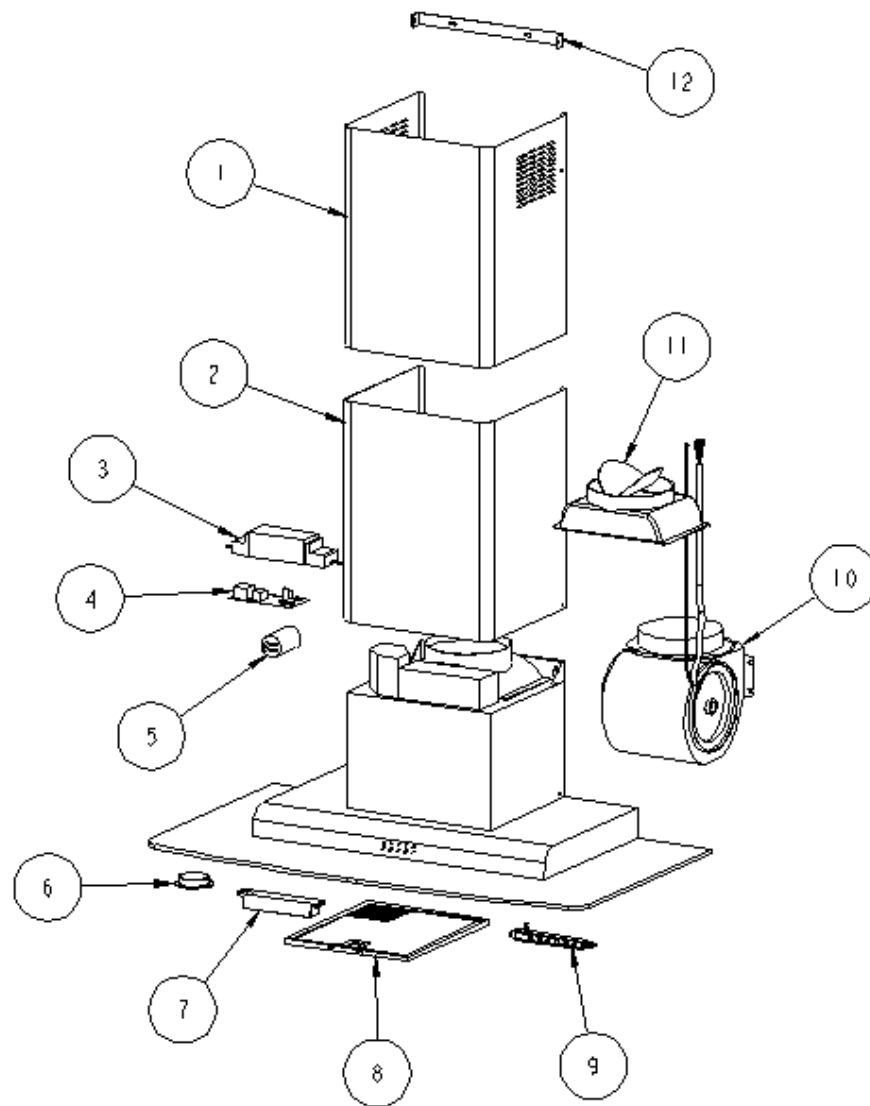

Description: **ROBINHOOD CANOPY RANGEHOOD**
Model Number: **RHCP9G PIATTO**

Model pictured: **RHCP9G**

Exploded view

		Part number
Item	Description	
1	Upper chimney	114343
NS	Upper chimney extension	2193
2	Lower chimney	114342
NS	Lower chimney extension	2192
3	Transformer 60W	114435WH
4	Printed circuit board	114317
5	Capacitor	114327
6	Lamp assembly (10W)	114323
NS	Bulb 10 Watt	114313
7	Oil capture cup	114321
8	Aluminium filter	114311
NS	Charcoal filter	2517
9	Switch	114316
10	Motor	114320
11	Duct adapter	114325
12	Chimney bracket	114322
NS	Installation kit	114326
NS	Not Shown	