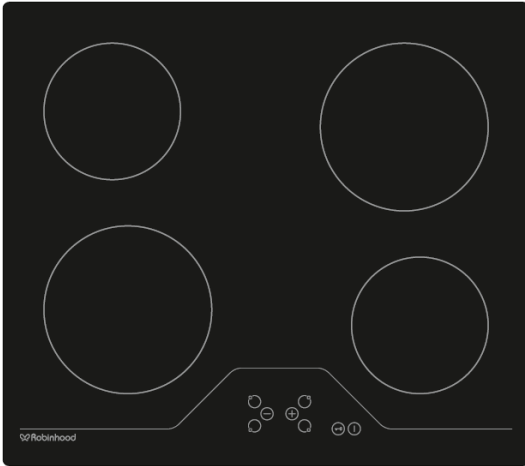

## Description

ROBINHOOD 60CM CERAMIC COOKTOP TOUCH CONTROL  
 RHCERAM60TPROMO

### Cooking Zones

4 cooking zones