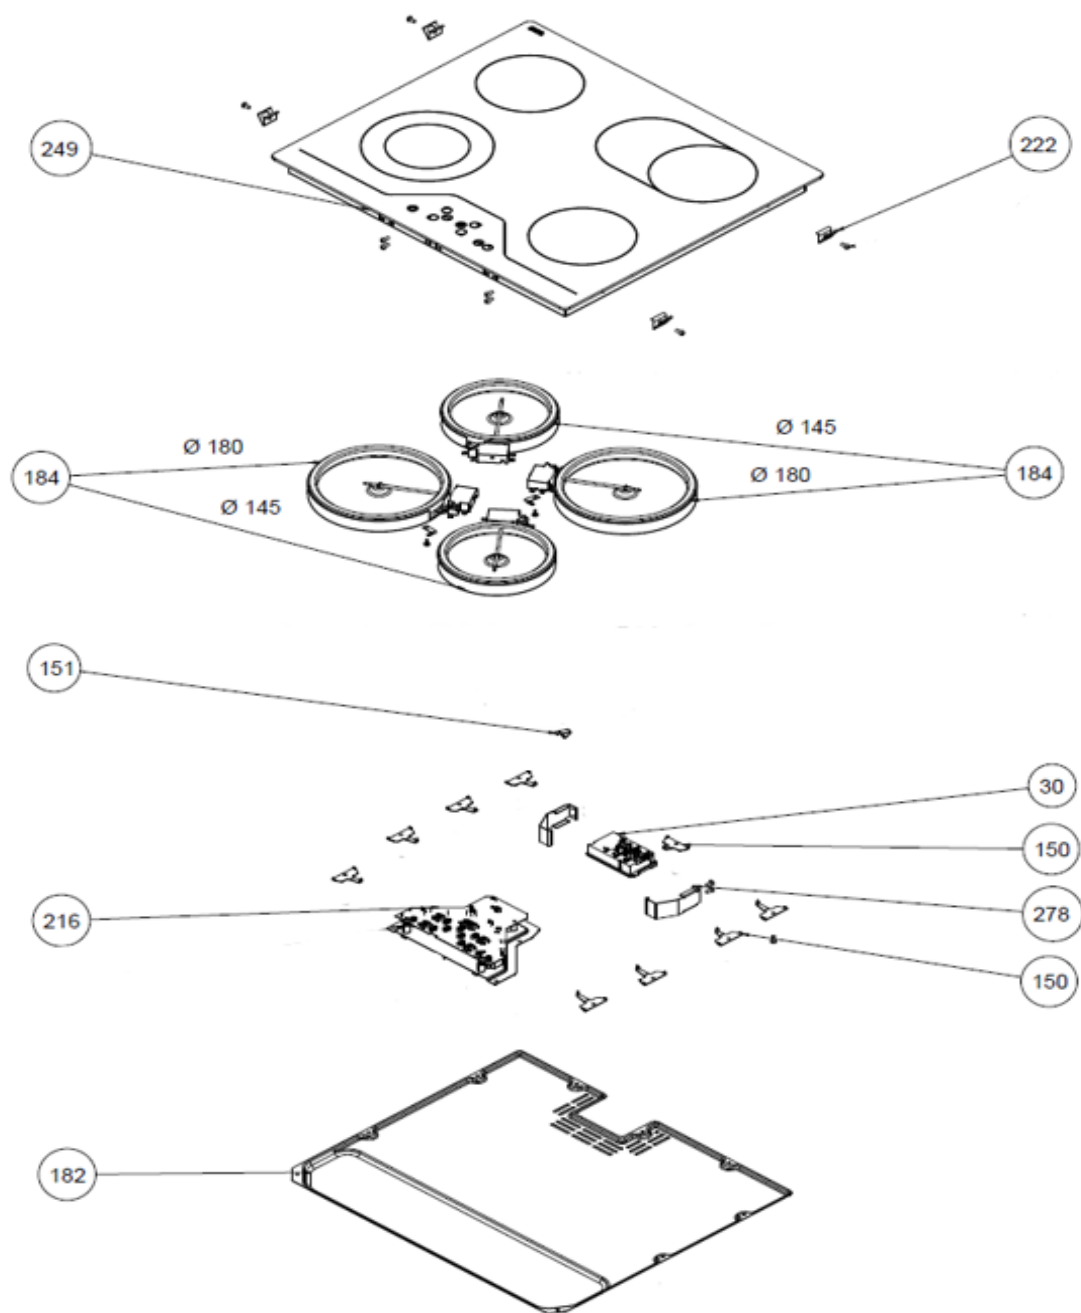

RHCERAM60TPROMO

SEQ	PART NO.	QTY (in Product)	DESCRIPTION
30	V32025058	1	TERMINAL BOX 41A KA XT
150	V37006162	8	HEATING ELEMENT ASS. SPRING T TYPE(22MM)
151	V37006163	4	HEATING ELEMENT ASSEMBLY SPRING V TYPE
182	V37006418	1	FR HOB BOTTOM COVER
184	V32043079	2	CERAN HL 145MM CONTACTLESS 230V 1200W
184	V32043080	2	CERAN HL 180MM CONTACTLESS 230V 1800W
216	V37050020	1	TC GR VSTL ON 4T DLB GR FR52
222	V20614353	1	HOB INSTALLATION KIT (VITROCR,SECURIT)
249	V22295661	1	CERAMIC GLASS ASSEMBLY(GI30024421SLIM,SC
278	V37006646	2	TERMINAL BOX HEAT SHIELD