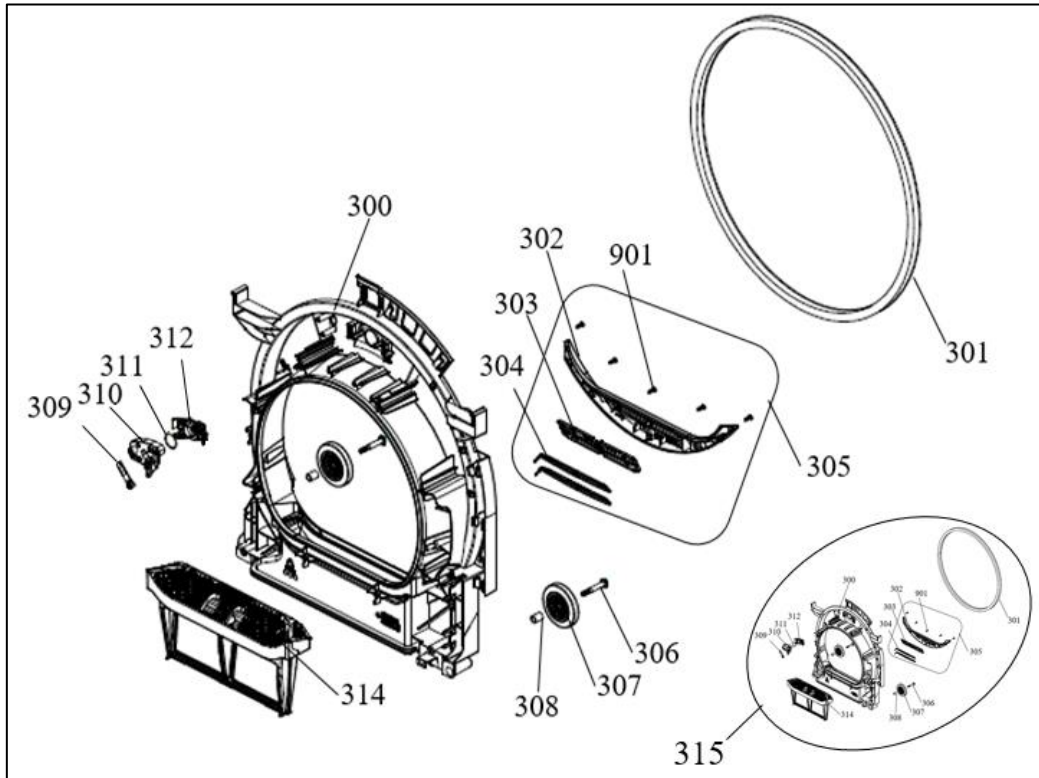

## 1. CONTROL PANEL PARTS

SEQ	PART NO.	DESCRIPTION	QTY
1	V42281967	WATER TANK DRAWER COVER GR	1
2	V42281964	CONTROL PANEL	1
3	V47010353	CONTROL PANEL ISOLATION	1
4	V42207262	PCB BOX COVER	1
5	V22132243	UI CARD	1
6	V22306313	PCB BOARD GR	1
7	V42204716	PCB BOX	1
8	V32040252	UI CONNECTION CABLE	1
10	V42204715	1888 LIGHT GUIDE	1
11	V42207261	1888 FRONT COVER	1
12	ref 23	SELECTION BUTTONS LIGHT GUIDE	1
13	ref 23	SELECTION BUTTONS	1
16	V42187921	PROGRAM SELECTION KNOB COVER	1
17	ref 20	PROGRAM SELECTION KNOB BODY	1
18	V42187922	PROGRAM SELECTION KNOB INS. PART	1
19	V42204933	PROGRAM SELECTION SHAFT	1
20	V42217401	PROGRAM SELECTION KNOB	1
22	ref 23	SELECTION BUTTON GR	1
<b>23</b>	<b>V42281963</b>	<b>CONTROL PANEL GR (1-2-20-22)</b>	<b>1</b>
30	V42281968	WATER TANK DRAWER COVER INS. PART	1
31	V42219917	WATER TANK DRAWER BODY	1

## 2. CABLE GROUP PARTS

SEQ	PART NO.	DESCRIPTION	QTY
100	V32040350	CABLE TREE	1
101	V32040351	DRUMLIGHT CABLE	1
102	V32040251	DOOR LATCH CABLE	1
103	V32040250	HUMMIDITY SENSOR CABLE	1
<b>104</b>	<b>V32040349</b>	<b>CABLE GR ( 100-618 )</b>	<b>1</b>

#### 4. FRONT SHIELD PARTS

SEQ	PART NO.	DESCRIPTION	QTY
300	V42228309	FRONT SHIELD	1
301	V47018694	FRONT ISOLATION FOAM	1
302	V42264309	HUMMIDITY SENSOR PLASTIC	1
303	ref 305	SENSOR HOLDER	1
304	V37031303	SENSOR SHEET	2
305	ref 315	HUMMIDITY SENSOR GROUP (302-303 -304 - 103)	1
306	V37038325	WHEEL SCREW	2
307	V42174099	BEARING WHEEL	2
308	V37033886	BEARING WHEEL BUSHING	2
309	V32026462	DRUMLIGHT CARD	1
310	V42161595	DRUMLIGHT CARD BOX	1
311	V42074676	DRUMLIGHT CARD GASKET	1
312	V42161596	DRUMLIGHT COVER	1
314	V42204991	FILTER	1
315	V42256576	FRONT SHIELD GROUP	1
901	V37016359	HUMIDITY SENSOR SCREW	5

## 8. DRUM PARTS

SEQ	PART NO.	DESCRIPTION	QTY
700	V22033088	DRUM GR (700-702-703-904)	1
701	V42232588	BELT	1
702	V42163410	PLASTIC LIFTER 1	1
703	V42164322	PLASTIC LIFTER 2	1
904	V37030040	5 X 20 PLASTIC SCREW	6