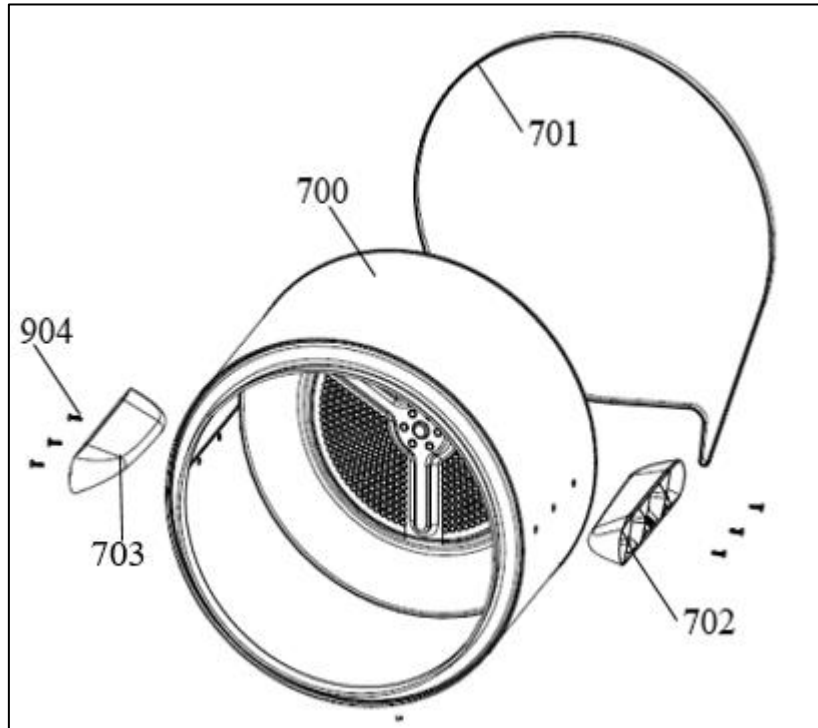

8. DRUM PARTS

SEQ	PART NO.	DESCRIPTION	QTY
700	V22033088	DRUM GR (700-702-703-904)	1
701	V42232588	BELT	1
702	V42163410	PLASTIC LIFTER 1	1
703	V42164322	PLASTIC LIFTER 2	1
904	V37030040	5 X 20 PLASTIC SCREW	6