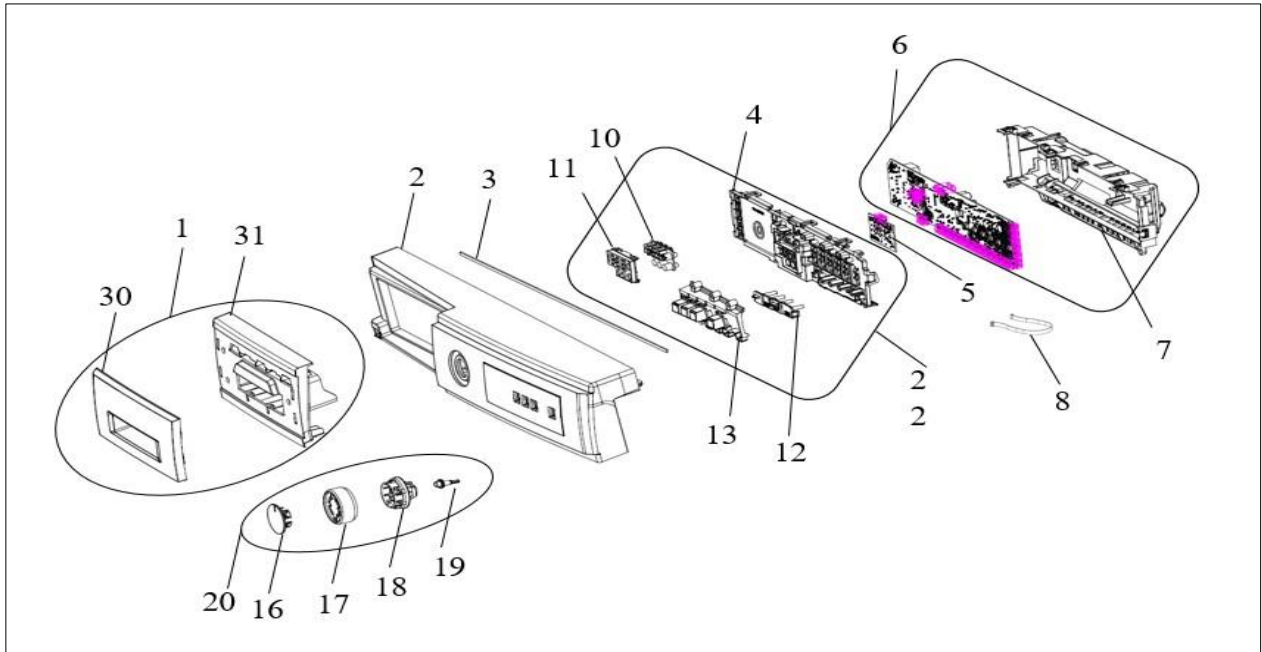

## 1. CONTROL PANEL PARTS

SEQ	PART NO.	DESCRIPTION	QTY
1	V42281967	WATER TANK DRAWER COVER GR	1
2	V42281964	CONTROL PANEL	1
3	V47010353	CONTROL PANEL ISOLATION	1
4	V42207262	PCB BOX COVER	1
5	V22132243	UI CARD	1
6	V22306313	PCB BOARD GR	1
7	V42204716	PCB BOX	1
8	V32040252	UI CONNECTION CABLE	1
10	V42204715	1888 LIGHT GUIDE	1
11	V42207261	1888 FRONT COVER	1
12	ref 23	SELECTION BUTTONS LIGHT GUIDE	1
13	ref 23	SELECTION BUTTONS	1
16	V42187921	PROGRAM SELECTION KNOB COVER	1
17	ref 20	PROGRAM SELECTION KNOB BODY	1
18	V42187922	PROGRAM SELECTION KNOB INS. PART	1
19	V42204933	PROGRAM SELECTION SHAFT	1
20	V42217401	PROGRAM SELECTION KNOB	1
22	ref 23	SELECTION BUTTON GR	1
<b>23</b>	<b>V42281963</b>	<b>CONTROL PANEL GR (1-2-20-22)</b>	<b>1</b>
30	V42281968	WATER TANK DRAWER COVER INS. PART	1
31	V42219917	WATER TANK DRAWER BODY	1

## 2. CABLE GROUP PARTS

SEQ	PART NO.	DESCRIPTION	QTY
100	V32040350	CABLE TREE	1
101	V32040351	DRUMLIGHT CABLE	1
102	V32040251	DOOR LATCH CABLE	1
103	V32040250	HUMMIDITY SENSOR CABLE	1
<b>104</b>	<b>V32040349</b>	<b>CABLE GR ( 100-618 )</b>	<b>1</b>

## 5. DOOR PARTS