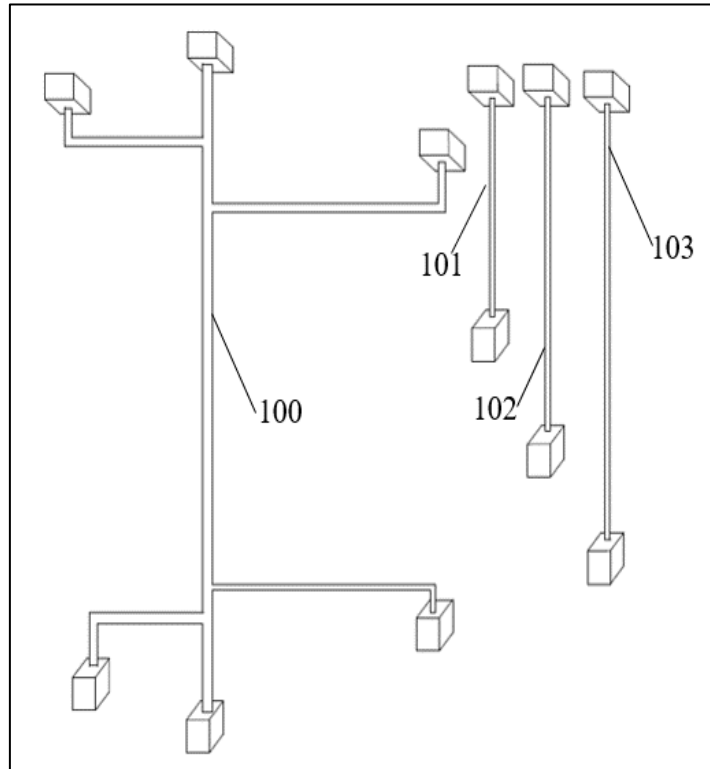

## 1. CONTROL PANEL PARTS

SEQ	PART NO.	DESCRIPTION	QTY
1	V42281967	WATER TANK DRAWER COVER GR	1
2	V42281964	CONTROL PANEL	1
3	V47010353	CONTROL PANEL ISOLATION	1
4	V42207262	PCB BOX COVER	1
5	V22132243	UI CARD	1
6	V22306313	PCB BOARD GR	1
7	V42204716	PCB BOX	1
8	V32040252	UI CONNECTION CABLE	1
10	V42204715	1888 LIGHT GUIDE	1
11	V42207261	1888 FRONT COVER	1
12	ref 23	SELECTION BUTTONS LIGHT GUIDE	1
13	ref 23	SELECTION BUTTONS	1
16	V42187921	PROGRAM SELECTION KNOB COVER	1
17	ref 20	PROGRAM SELECTION KNOB BODY	1
18	V42187922	PROGRAM SELECTION KNOB INS. PART	1
19	V42204933	PROGRAM SELECTION SHAFT	1
20	V42217401	PROGRAM SELECTION KNOB	1
22	ref 23	SELECTION BUTTON GR	1
<b>23</b>	<b>V42281963</b>	<b>CONTROL PANEL GR (1-2-20-22)</b>	<b>1</b>
30	V42281968	WATER TANK DRAWER COVER INS. PART	1
31	V42219917	WATER TANK DRAWER BODY	1

## 2. CABLE GROUP PARTS

SEQ	PART NO.	DESCRIPTION	QTY
100	V32040350	CABLE TREE	1
101	V32040351	DRUMLIGHT CABLE	1
102	V32040251	DOOR LATCH CABLE	1
103	V32040250	HUMMIDITY SENSOR CABLE	1
<b>104</b>	<b>V32040349</b>	<b>CABLE GR ( 100-618 )</b>	<b>1</b>

#### 4. FRONT SHIELD PARTS

SEQ	PART NO.	DESCRIPTION	QTY
300	V42228309	FRONT SHIELD	1
301	V47018694	FRONT ISOLATION FOAM	1
302	V42264309	HUMMIDITY SENSOR PLASTIC	1
303	ref 305	SENSOR HOLDER	1
304	V37031303	SENSOR SHEET	2
305	ref 315	HUMMIDITY SENSOR GROUP (302-303 -304 - 103)	1
306	V37038325	WHEEL SCREW	2
307	V42174099	BEARING WHEEL	2
308	V37033886	BEARING WHEEL BUSHING	2
309	V32026462	DRUMLIGHT CARD	1
310	V42161595	DRUMLIGHT CARD BOX	1
311	V42074676	DRUMLIGHT CARD GASKET	1
312	V42161596	DRUMLIGHT COVER	1
314	V42204991	FILTER	1
315	V42256576	FRONT SHIELD GROUP	1
901	V37016359	HUMIDITY SENSOR SCREW	5

## 8. DRUM PARTS

SEQ	PART NO.	DESCRIPTION	QTY
700	V22033088	DRUM GR (700-702-703-904)	1
701	V42232588	BELT	1
702	V42163410	PLASTIC LIFTER 1	1
703	V42164322	PLASTIC LIFTER 2	1
904	V37030040	5 X 20 PLASTIC SCREW	6