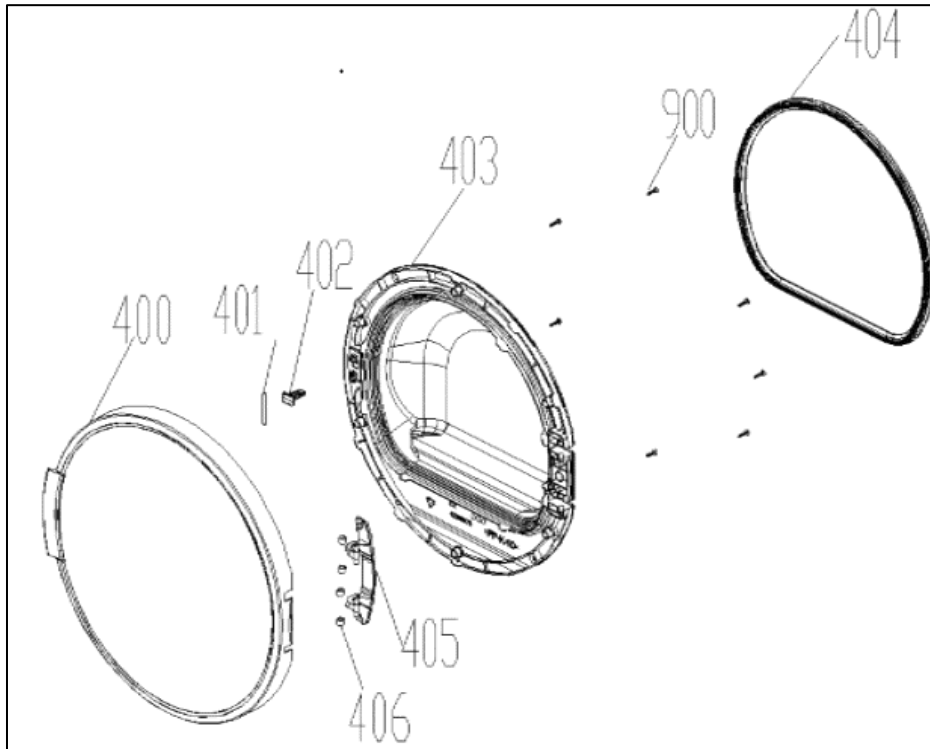

5. DOOR PARTS

5.2 Plastic Door Parts

SEQ	PART NO.	DESCRIPTION	QTY
400	V42281970	DOOR OUTER PLASTIC	1
401	V35007434	HINGE PIN	1
402	V42214623	DOOR HOOK	1
403	V42212840	INNER DOOR PLASTIC	1
404	V42193430	DOOR GASKET	1
405	V37035502	DOOR HINGE	1
406	V42023907	DOOR HINGE BUSHING	4
412	V42281969	DOOR GROUP	1
900	V35008715	3.5 X 16 PLASTIC SCREW	7