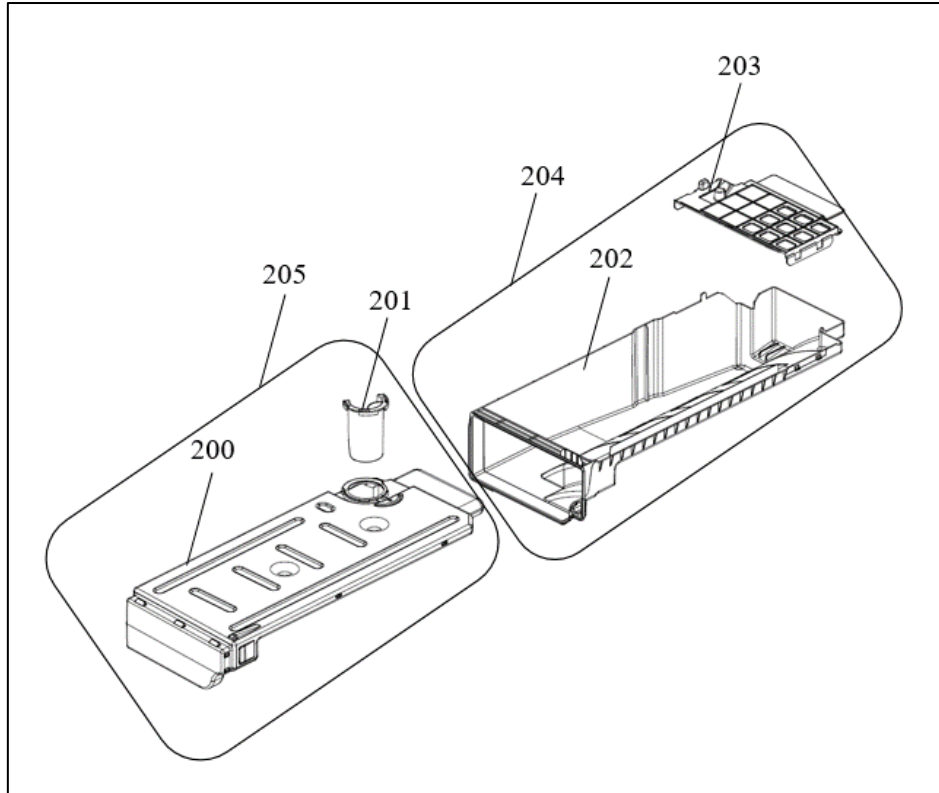

3. WATER TANK PARTS

SEQ	PART NO.	DESCRIPTION	QTY
200	V42204500	WATER TANK	1
201	V42161587	TANK DRAIN COVER	1
202	V42204664	WATER TANK HOUSING	1
203	V42230074	WATER TANK HOUSING COVER	1
204	V42217386	WATER TANK HOUSING GR	1
205	V42217387	WATER TANK GR	1