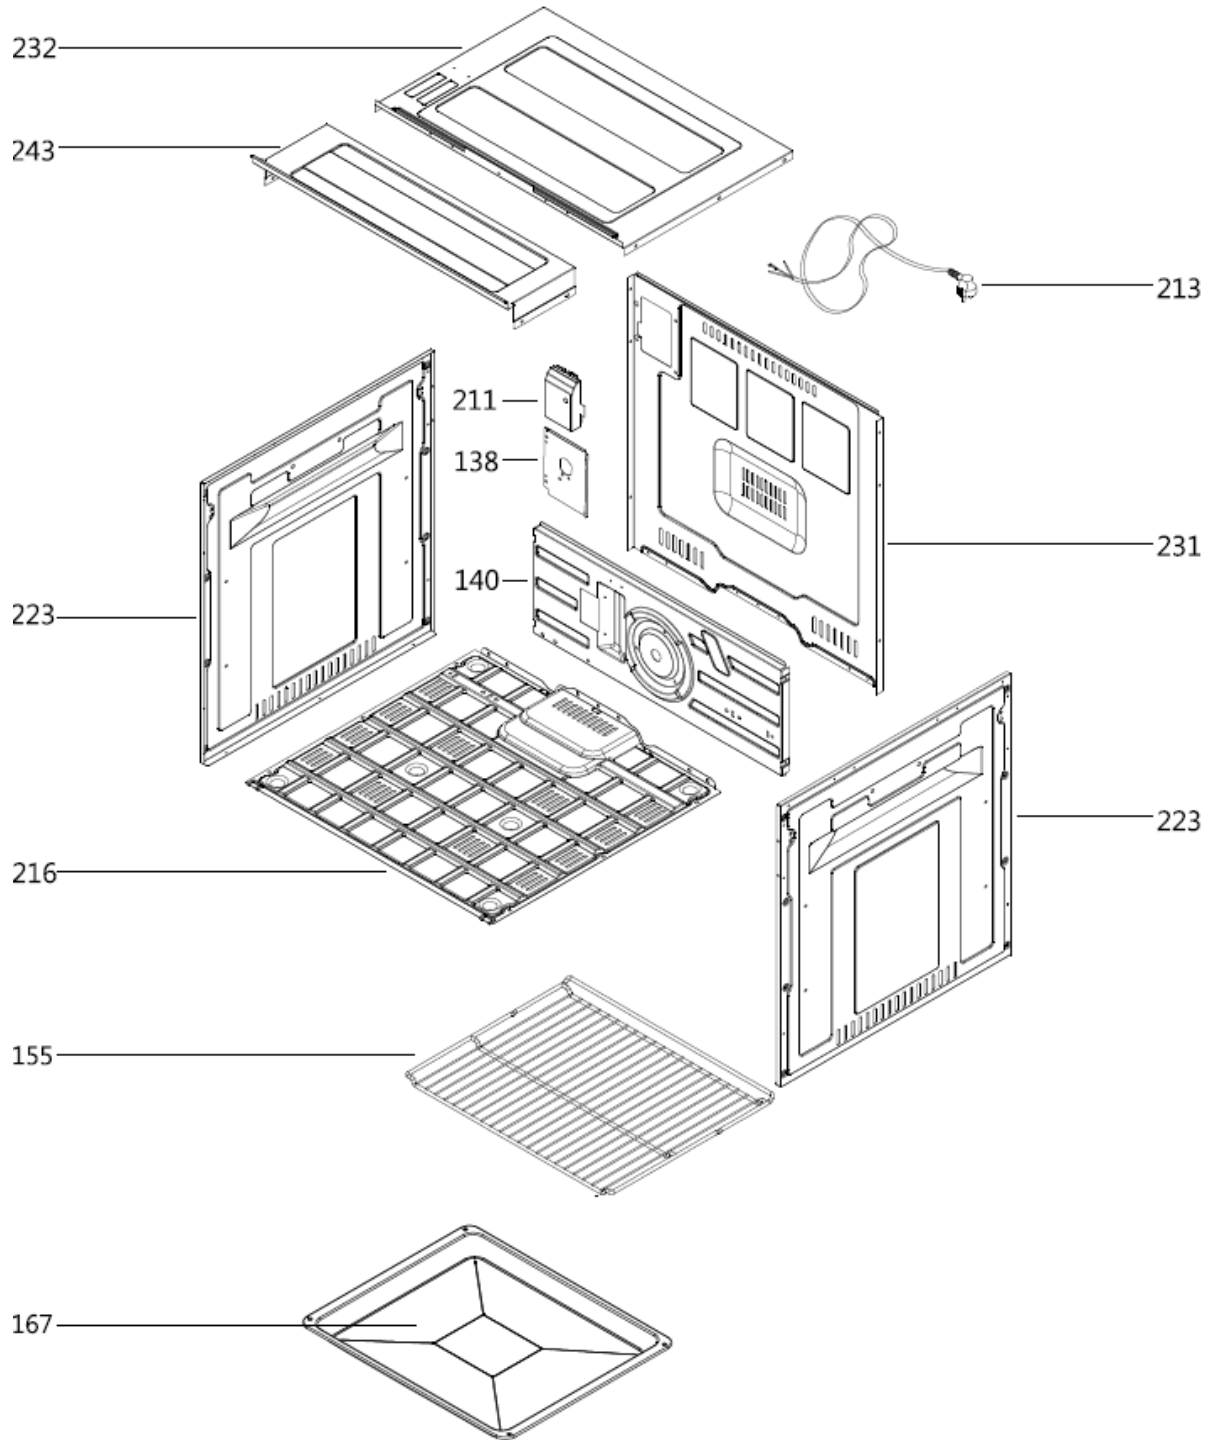

Description: **ROBINHOOD 60CM BUILT-IN OVEN 4 FUNCTIONS, 72L, MANUAL TIMER**

Model Number: **RHBO64BX**

Model pictured: **RHBO64BX**

# Exploded view

Model pictured: **RHBOX64BX**

*Model & Parts may vary slightly from images pictured*