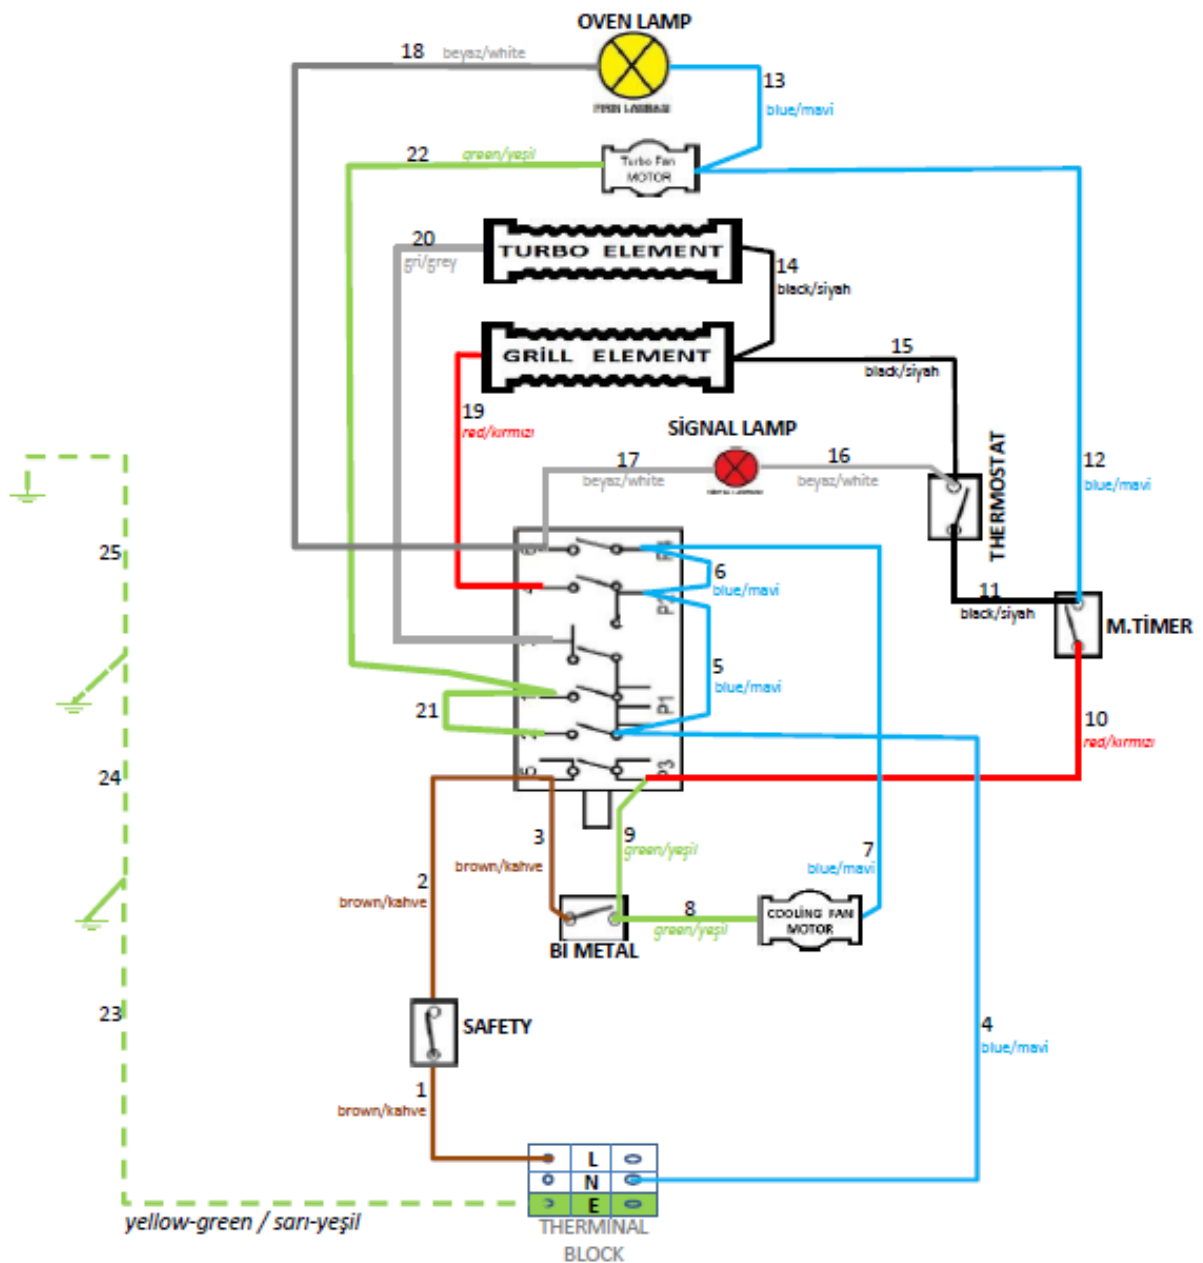

Wiring diagram

New Zealand

Monaco Corporation Ltd
Telephone: (09) 415 6000
Facsimile: (09) 415 7400
Email: enquiries@robinhood.co.nz
www.robinhood.co.nz

Australia

Shiro Australia Pty Ltd
(ABN 28 002 386 129)
Telephone: 1800 648 556
Facsimile: 1800 628 577
Email: enquiries@robinhood.com.au
www.robinhood.com.au