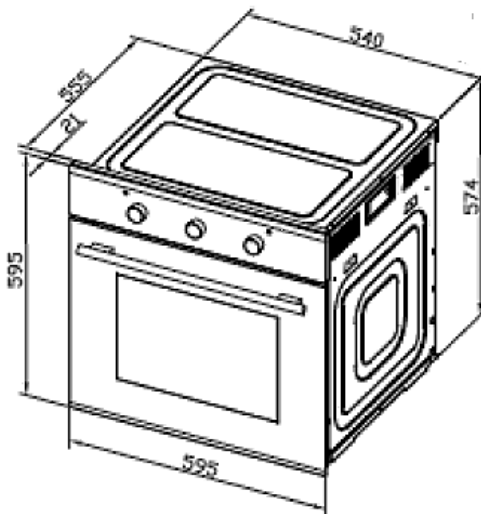

## Description

Robinhood 60cm Built-in Oven 75L 10 Functions

**RHBO610DX**

RHBO610DX

### Gross Capacity

75L

### Functions

Lamp, Defrost, Conventional cooking (Bake), Fan forced, Half grill, Full grill, Grill with fan, Fan bake Intensive bake & ECO

## Specifications

<b>Gross Capacity</b>	75L
<b>Timer</b>	24 hours Digital Programmable Timer (Red lighting)
<b>Control</b>	Knob Control
<b>Door</b>	Triple-glazed, pure black glass
<b>Cooling fan</b>	Yes
<b>Thermostat</b>	50-250°C
<b>Light</b>	1*25W halogen light
<b>Voltage/frequency</b>	220-240V/50HZ
<b>Power cord</b>	Without plug
<b>Functions</b>	10: Lamp, Defrost, Conventional cooking (Bake), Fan forced, Half grill, Full grill, Grill with fan, Fan bake, Intensive bake & ECO
<b>Accessories</b>	1 Baking tray, 2 oven rack , 1 set of side rack (5 level)
<b>Product Dimensions</b>	595W*575D*595H
<b>Gross/Net weight</b>	33KG/ 30KG
<b>Cut out Dimensions</b>	See below