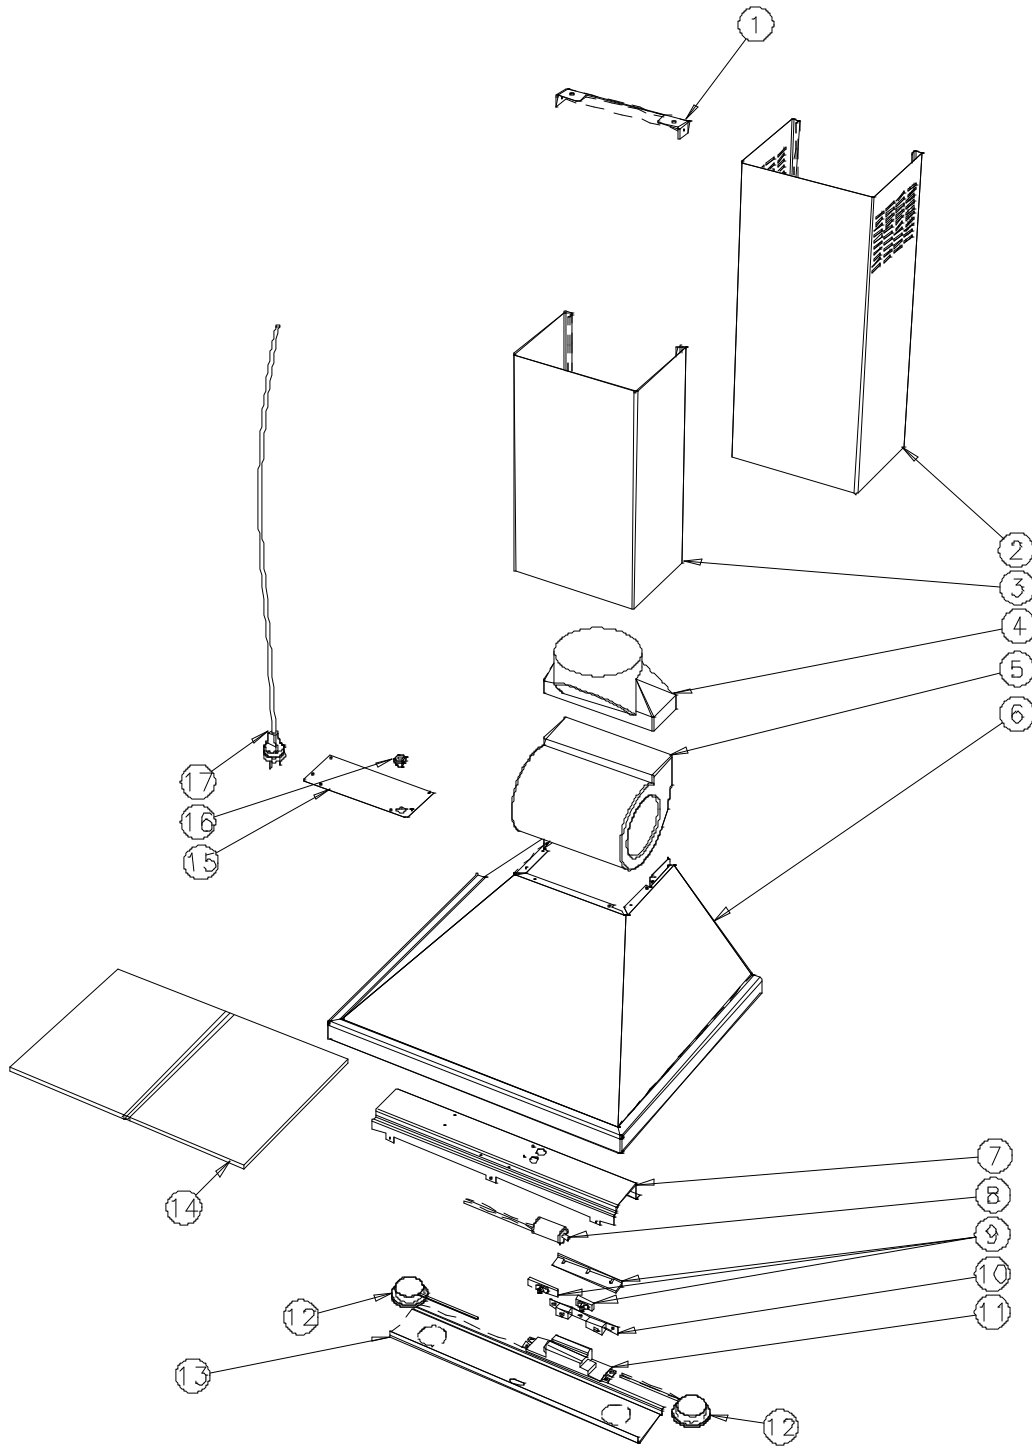

RC60SE – RC90SE SERIES

 **Robinhood**[®]

CANOPY RANGE HOOD
MODEL
RC60SE
RC90SE

APPROVED
ISSUE: B
ECN 2802

Page 1 of 4

RC60SE – RC90SE SERIES

RC60SE – RC90SE SERIES

ITEM	DESCRIPTION	Part No RC60SE	Part No RC90SE
1	CHIMNEY BRACKET	104008	104008
2	CANOPY CHIMNEY TOP S/S	104013	104013
3	CANOPY CHIMNEY BOTTOM S/S	104012	104012
4	CANOPY ADAPTOR 150mm	104245	104245
5	EBM MOTOR DE2E133-AM 83-88	104011	104011
**6	ASSY. HOOD SS		
7	ELECTRIC COVER PANEL	104091	104092
8	CAPACITOR 3UF	104010	104010
9	3SP SWITCH FAMILY PLASTIC BLACK	102268BL	102268BL
10	3SP SWITCH ASSY.	101996	101996
11	ATCO MAGNETIC TRANSFORMER	104179	104179
12	LIGHT HALOGEN (ASSEMBLY)	104074	104074
12	BULB (ONLY)	104467	104467
13	CONTROL PANEL S/S	104089	104090
14	FILTER ALUMINUM (357 X 267 600 FILTER) (357 X 278 900 FILTER)	104076 (357x267)	104077 (357x278)
*14	FILTER CHARCOAL (357 X 267) 600 FILTER) (357 X 278 900 FILTER)	104154 (357x267)	104155 (357x278)
15	CANOPY TOP PANEL S/S	104016	104016
16	BUSH HEYCO SR6N-4 STRAIGHT	104044	104044
17	POWER CORD	103821	103821

* OPTIONAL COMPONENT

** NB: ASSY HOOD SS (6) NOT AVAILABLE OUTSIDE PRODUCTION

RC60SE – RC90SE SERIES