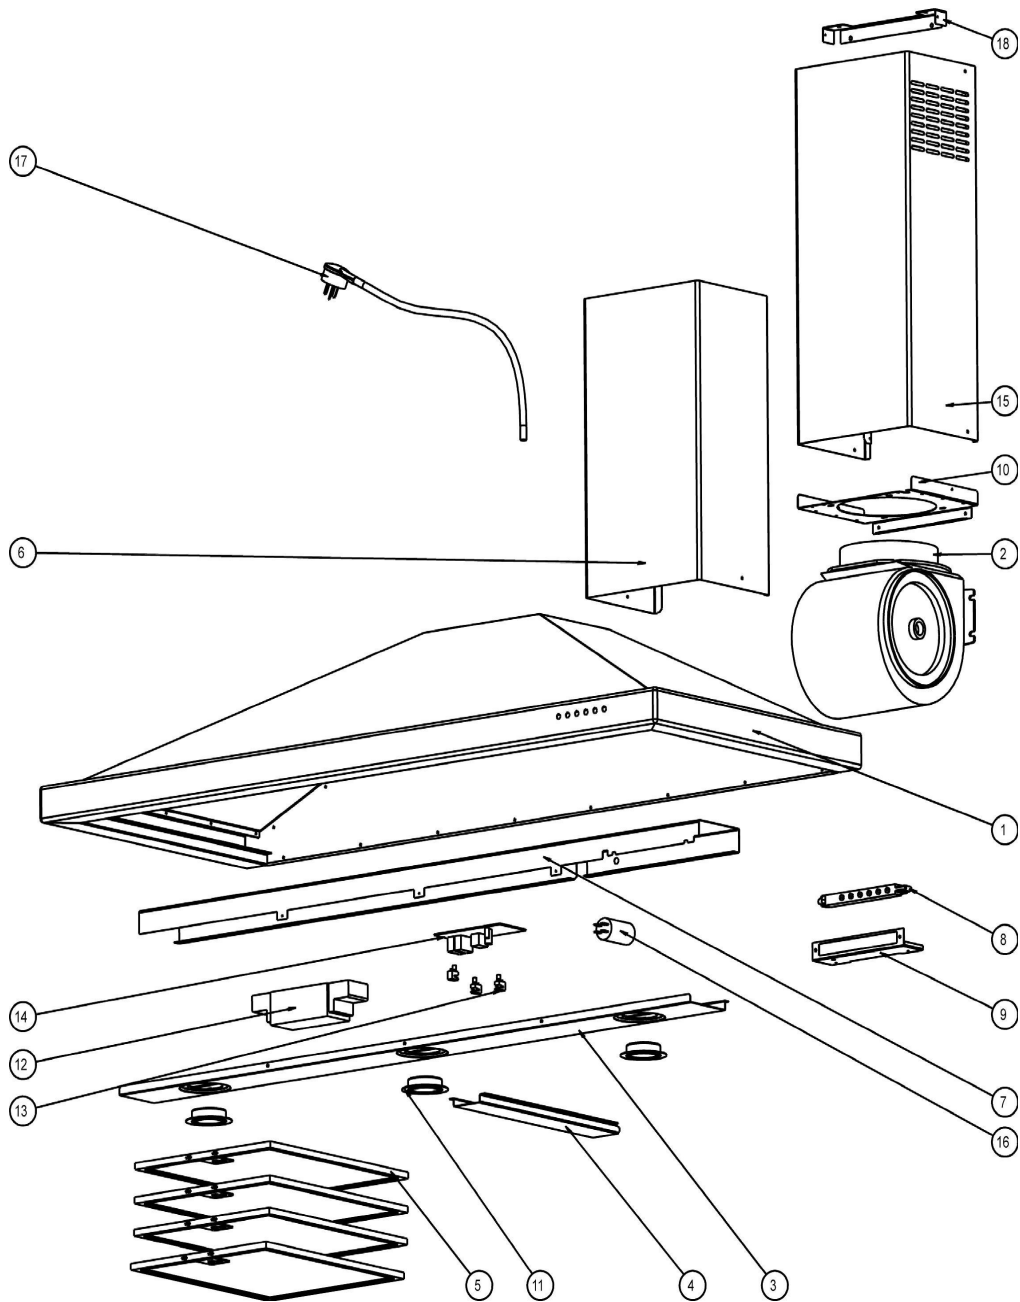

Description: **Robinhood Canopy**  
Model Number: **RCR1201**

Exploded view

RCR1201

ITEM	DESCRIPTION	RCR1201 PART No.
1	SUBASSY 1216 CANOPY	
2	MOTOR T2001	104571
3	CONTROL PANEL	104535
4	FILTER SPACER	104541
5	FILTER ALUMINUM 335 x 267	104163
*5	CHARCOAL FILTER 335 x 267	104165
6	CHIMNEY BOTTOM	104012
7	ELECTRIC COVER	104536
8	SWITCH	104573
9	SWITCH BRACKET	104582
10	TOP PANEL	104539
11	HALOGEN LAMP SATIN	104627 POST MAR 2004
11	HALOGEN LAMP CHROME	104081 PRE MAR 2004
11	BULB (ONLY)	104467
12	MAGNETIC TRANSFORMER	104345
13	PCB CLIP	104591
14	PCB ELECTRONIC	104572
15	CHIMNEY TOP	104013
16	CAPACITOR	104623
17	POWER CORD	103821
18	CHIMNEY BRACKET	104008
19	BUSH HEYCO SR6N-4 STRAIGHT	104044
20	RUBBER GROMMET R314/3 IMG030	102384