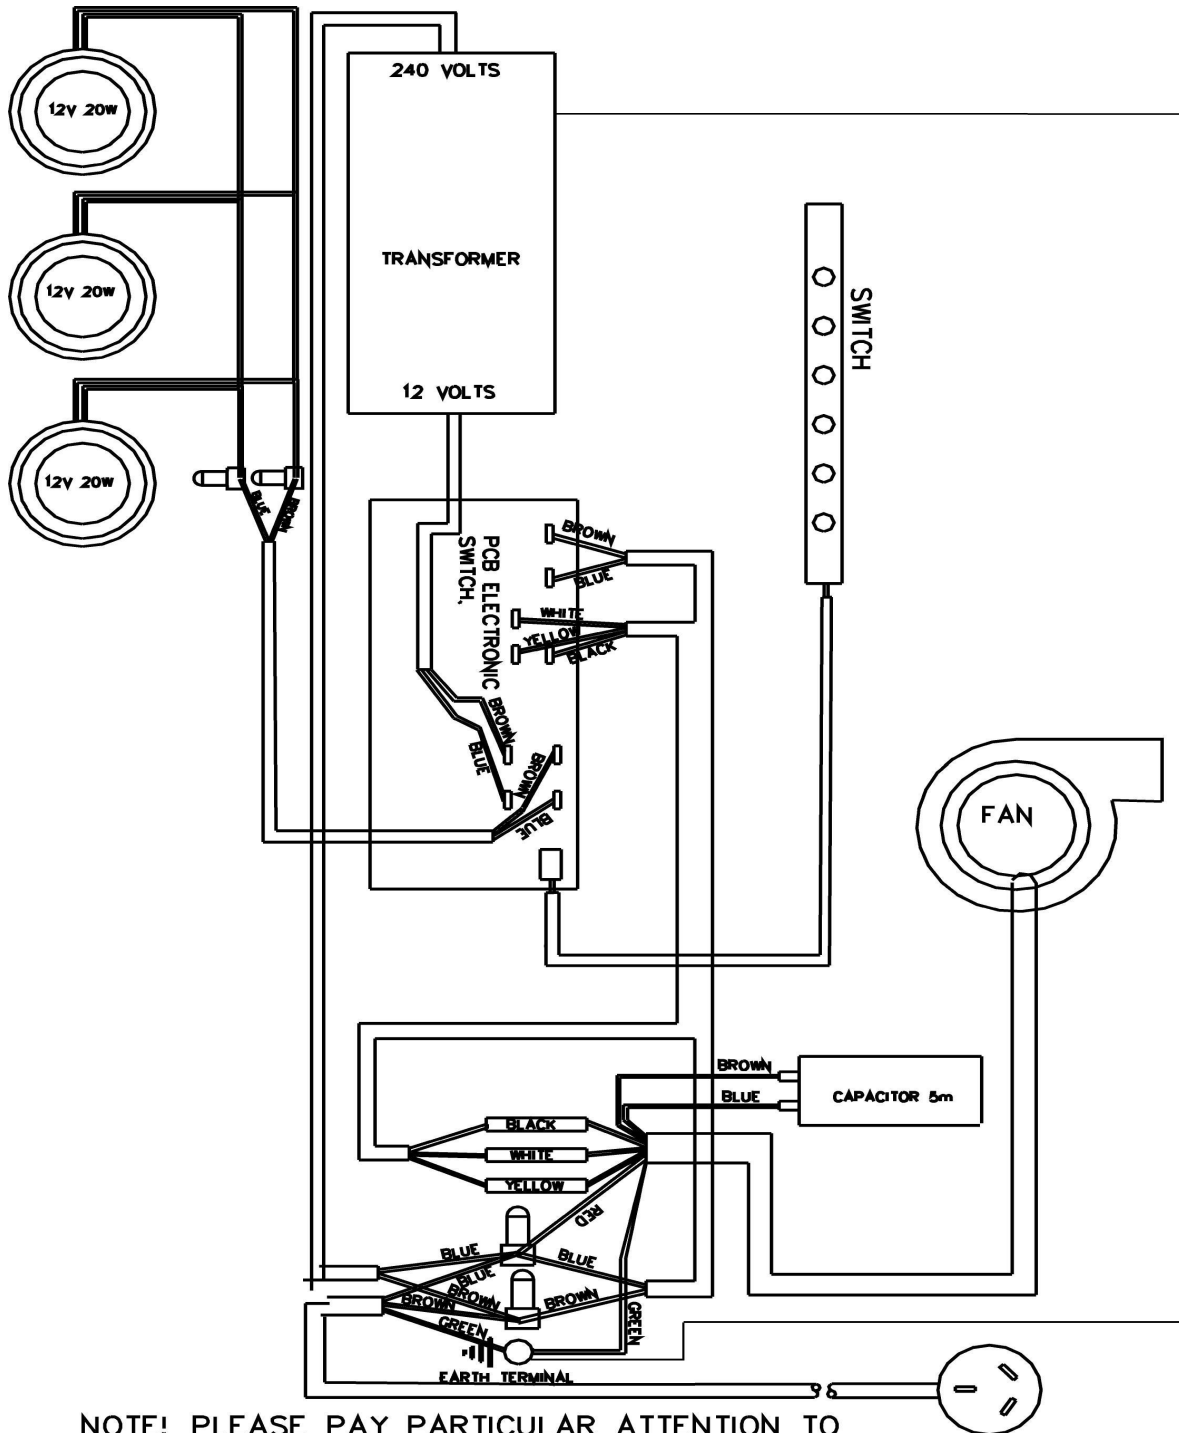

Wiring diagram

NOTE! PLEASE PAY PARTICULAR ATTENTION TO WIRING COLOUR WHEN SERVICING THIS APPLIANCE.

New Zealand
Robinhood Ltd
Telephone: 0800 760 667
Facsimile: 0800 276 246
Email: enquiries@robinhood.co.nz
www.robinhood.co.nz

Australia
Robinhood PTY Ltd
Telephone: 1800 648 556
Facsimile: 1800 628 577
Email: enquiries@robinhood.com.au
www.robinhood.com.au