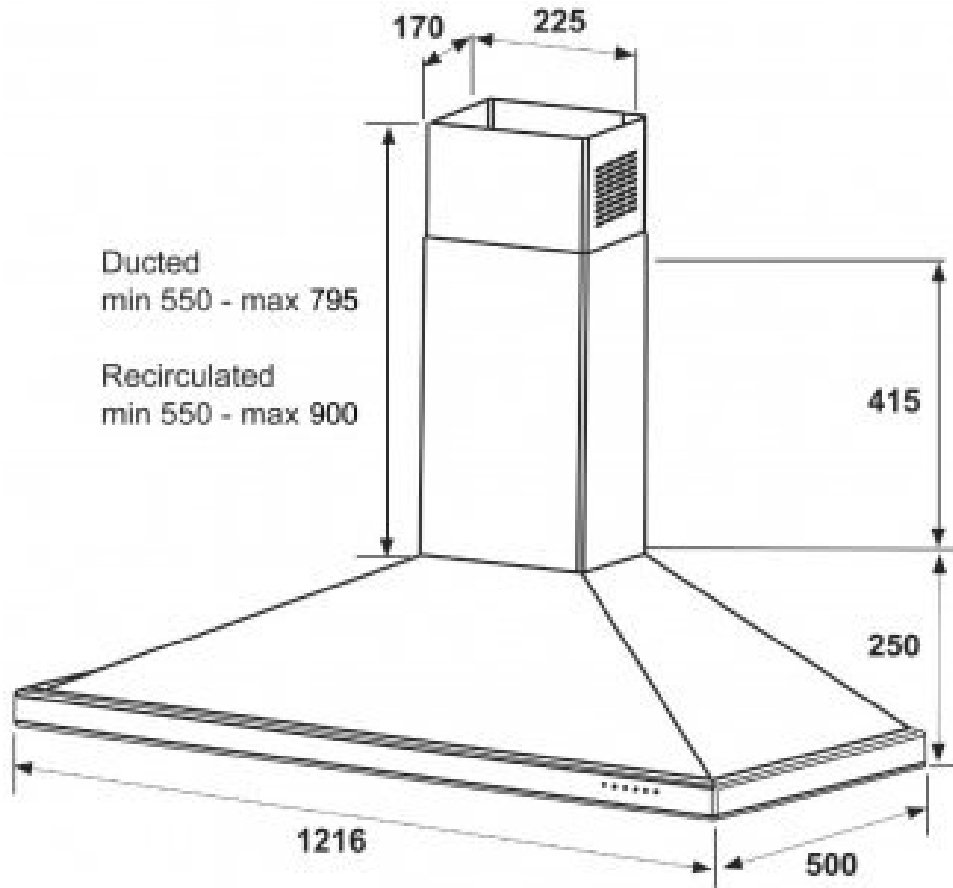

Description: **Robinhood Canopy**  
Model Number: **RCR1201**

Exploded view

RCR1201

ITEM	DESCRIPTION	RCR1201 PART No.
1	SUBASSY 1216 CANOPY	
2	MOTOR T2001	104571
3	CONTROL PANEL	104535
4	FILTER SPACER	104541
5	FILTER ALUMINUM 335 x 267	104163
*5	CHARCOAL FILTER 335 x 267	104165
6	CHIMNEY BOTTOM	104012
7	ELECTRIC COVER	104536
8	SWITCH	104573
9	SWITCH BRACKET	104582
10	TOP PANEL	104539
11	HALOGEN LAMP SATIN	104627 POST MAR 2004
11	HALOGEN LAMP CHROME	104081 PRE MAR 2004
11	BULB (ONLY)	104467
12	MAGNETIC TRANSFORMER	104345
13	PCB CLIP	104591
14	PCB ELECTRONIC	104572
15	CHIMNEY TOP	104013
16	CAPACITOR	104623
17	POWER CORD	103821
18	CHIMNEY BRACKET	104008
19	BUSH HEYCO SR6N-4 STRAIGHT	104044
20	RUBBER GROMMET R314/3 IMG030	102384