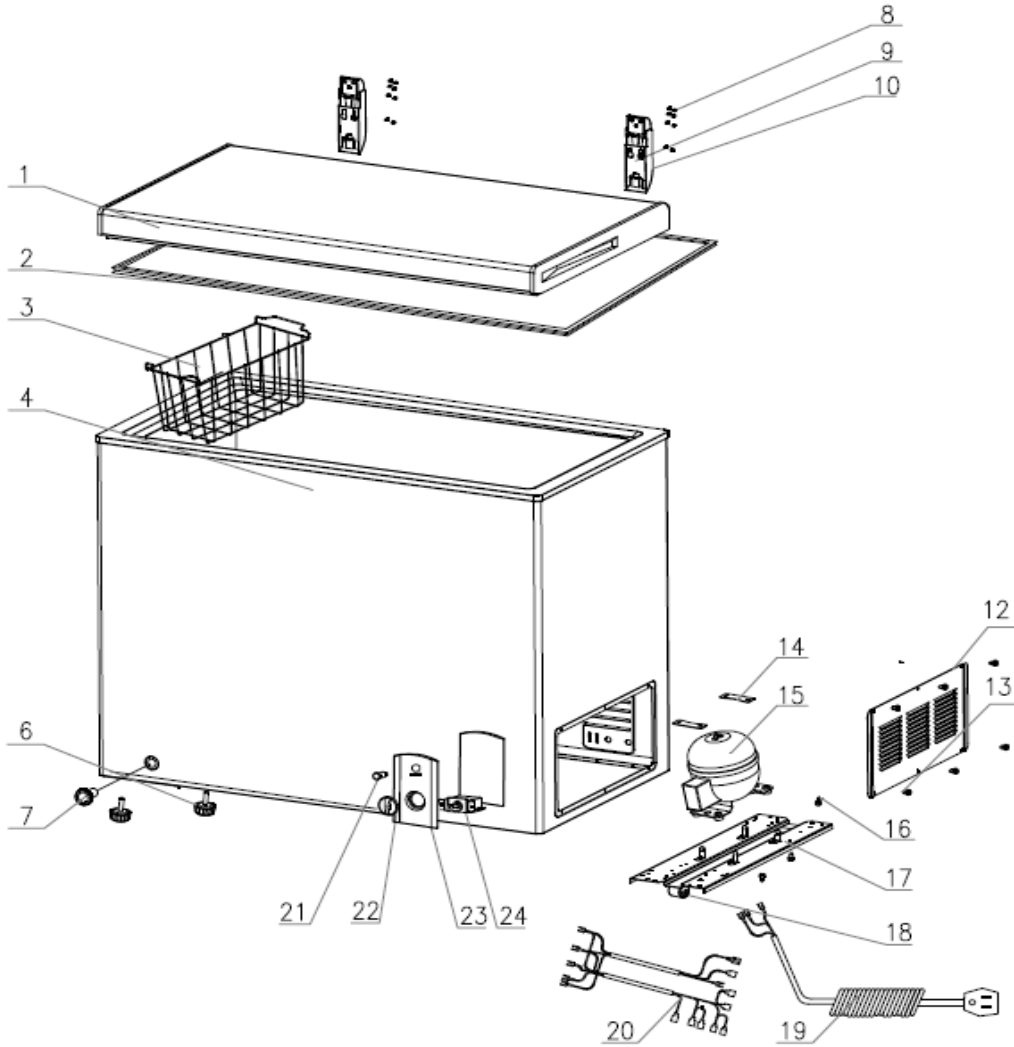

RCFA303WH

SEQ	PART NO.	QTY (in Product)	DESCRIPTION
1	1510009982	1	DOOR
2	1210000720	1	DOOR SEAL (DOOR GASKET)
3	1220010262	1	BASKET
6	1020000347	1	FOOT
7.01	1020000334	1	WATER INNER COVER
7.02	1020000335	1	WATER OUT COVER
9	1060000086	2	HINGE
10.01	1020000365	1	UP COVER
10.02	1020000366	1	DOWN COVER
12	1060000109	1	COMPRESSOR COVER
14	1060000006	1	FIXED PLATEN
15	1050100020	1	COMPRESSOR
17	1060001884	1	COMPRESSOR SUPPORT WITH WHEEL
19	1190010139	1	SUPPLY CORD
21	1190090009	1	INDICATOR LAMP
22	1020000408	1	KNOB OF TEMP-CONTROL
23	1020000367	1	CONTROL PANE
24	1190030018	1	THERMOSTAT
0.01	1260060027	1	DRY FILTER