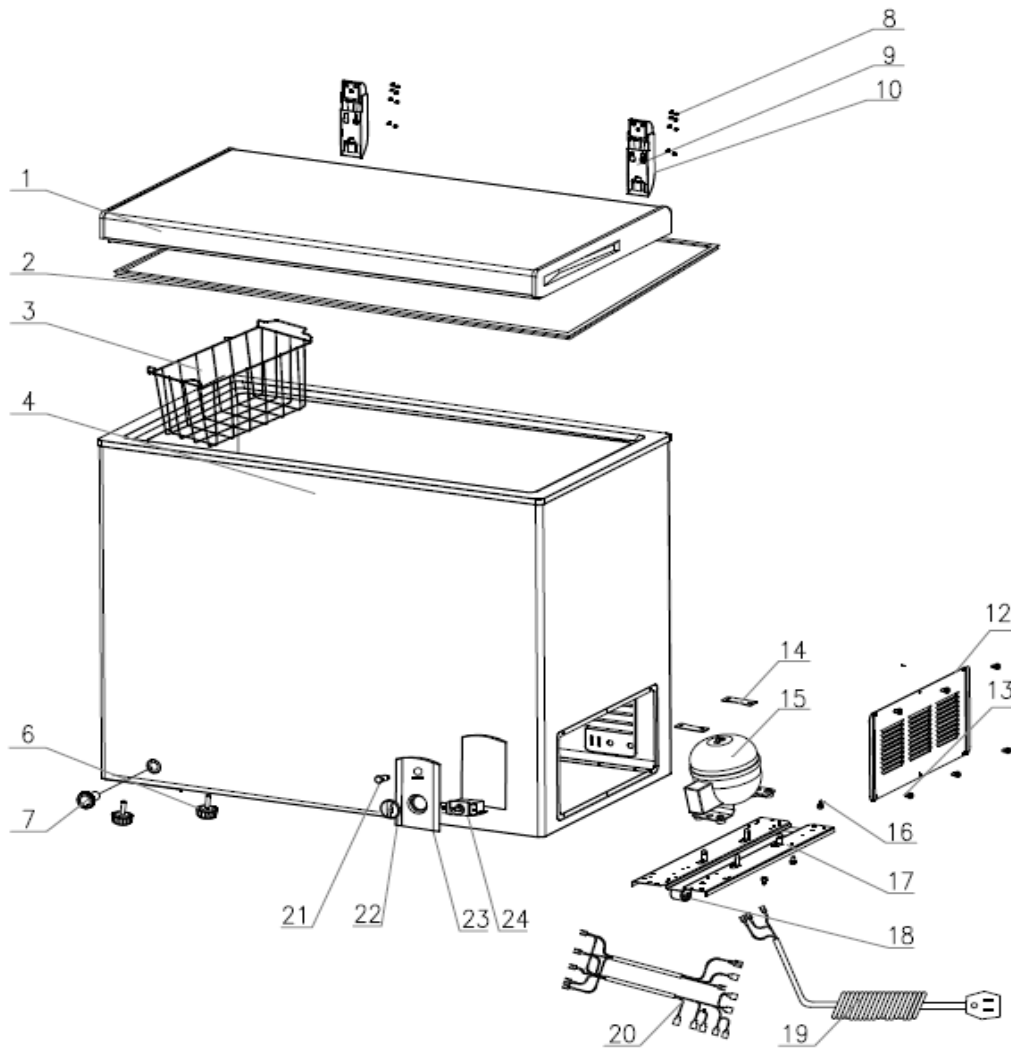

RCFA202WH

SEQ	PART NO.	QTY (in Product)	DESCRIPTION
1	1510000258	1	DOOR
2	1210000044	1	DOOR SEAL (DOOR GASKET)
3	1220010018	1	BASKET
6	1020000347	1	FOOT
7.01	1020000334	1	WATER INNER COVER
7.02	1020000335	1	WATER OUT COVER
9.01	1060000085	1	HINGE 1
9.02	1060000236	1	HINGE 2
10.01	1020000365	1	UP COVER
10.02	1020000366	1	DOWN COVER
12	1060000109	1	COMPRESSOR COVER
14	1060000006	1	FIXED PLATEN
15	1050120065	1	COMPRESSOR
17	1060000107	1	COMPRESSOR SUPPORT WITH WHEEL
19	1190010139	1	SUPPLY CORD
21	1190090009	1	INDICATOR LAMP
22	1020000408	1	KNOB OF TEMP-CONTROL
23	1020000367	1	CONTROL PANE
24	1190030018	1	THERMOSTAT
0.01	1260060022	1	DRY FILTER